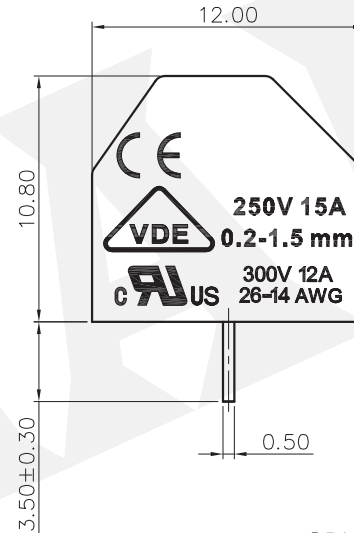

REVISION RECORD				
REV	ECN	DESCRIPTION	DRFT	DATE

NOTES1:

UL Standard

- 1.Rated Voltage/Current : 300V / 12A
- 2.Torque Value : M2.5 , 3.54Lb.in
- 3.Wire Range : 26~14AWG

IEC Standard

- 1.Rated Voltage/Current : 250V / 15A
- 2.Torque Value : M2.5 , 0.4N.m
- 3.Wire Range : 1.5mm²

NOTES2:

- 1.Dimension shall be interpreted per ASME Y14.5-2009
- 2.Pitch : 5.0/5.08mm, Poles : N=02~16P
- 3.Stripping length : 5~6mm
- 4.Withstanding Voltage : AC2000V/1Min.
- 5.Operating temperature: -40°C~+105°C
- 6.Undimensioned Tolerances:

Pitch range in mm		Nominal dimension range in mm				- 0.1/10	
To	Over	To	Over	To	Over	To	Over
6	10	6	10	30	60	100	150
±0.15	±0.20	±0.30	±0.30	±0.50	±0.70	±1.00	±1.30

7.RoHS Compliance

DB127S - 5.0/5.08 - XXP - 1Y - 00A (H)
 (Series No.) (Pitch) (Poles) (Single Pitch) (RoHS) 00A-(Standard)
 (Color): 1.(Grey)2.(Blue)3.(Black)4.(Green)5.(Orange)6.(Red)7.(Transparent)8.(Yellow)9.(White)

DETACHED LISTS	PART NO.:	DORABO 慈溪市地博电子有限公司 CIXI DORABO ELECTRONICS CO.,LTD			
	APPD:	NAME: DB127S-5.0/5.08-XXP-1Y-00A(H)			
	CHKD:	TITLE: CUSTOMER DRAWING			
	DRFT:	DRAWING NO.:		REV	DO
THIRD ANGLE PROJECTION		MM (INCH)	DO NOT SCALE DRAWING	SHEET 1/1	SCALE 1:1