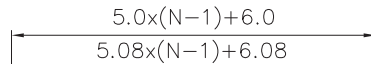

Pitch range in mm		Nominal dimension range in mm				- 0.1/10	
To	Over	To	Over	To	Over	To	Over
6	10	6	10	30	60	100	150
±0.15	±0.20	±0.30	±0.30	±0.50	±0.70	±1.00	±1.30

7.RoHS Compliance

DB127S - 5.0/5.08 - XXP - 1Y - 00A (H)
 (Series No.) (Pitch) (Poles) (Single Pitch) (RoHS) 00A-(Standard)
 (Color): 1.(Grey)2.(Blue)3.(Black)4.(Green)5.(Orange)6.(Red)7.(Transparent)8.(Yellow)9.(White)