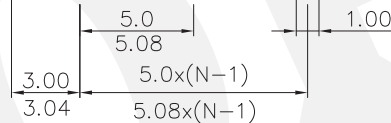

NOTES2:

- 1.Dimension shall be interpreted per ASME Y14.5-2009
- 2.Pitch : 5.0/5.08mm, Poles : N=02~16P
- 3.Stripping length : 5~6mm
- 4.Withstanding Voltage : AC2000V/1Min.
- 5.Operating temperature: -40°C~+105°C
- 6.Undimensioned Tolerances:

Pitch range in mm		Nominal dimension range in mm				- 0.1/10	
To	Over	To	Over	To	Over	To	Over
6	10	6	10	30	60	100	150
±0.15	±0.20	±0.30	±0.30	±0.50	±0.70	±1.00	±1.30

7.RoHS Compliance

DB127S - 5.0/5.08 - XXP - 1Y - 00A (H)
 (Series No.) (Pitch) (Poles) (Single Pitch) (RoHS) 00A-(Standard)
 (Color): 1.(Grey)2.(Blue)3.(Black)4.(Green)5.(Orange)6.(Red)7.(Transparent)8.(Yellow)9.(White)