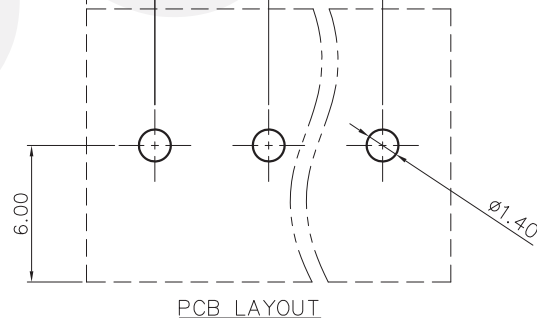

REVISION RECORD				
REV	ECN	DESCRIPTION	DRFT	DATE

NOTES1:

UL Standard

- 1.Rated Voltage/Current : 300V / 12A
- 2.Torque Value : M2.5 , 3.54Lb.in
- 3.Wire Range : 26~14AWG

IEC Standard

- 1.Rated Voltage/Current : 250V / 15A
- 2.Torque Value : M2.5 , 0.4N.m
- 3.Wire Range : 1.5mm²

NOTES2:

- 1.Dimension shall be interpreted per ASME Y14.5-2009
- 2.Pitch : 5.0/5.08mm, Poles : N=02~16P
- 3.Stripping length : 5~6mm
- 4.Withstanding Voltage : AC2000V/1Min.
- 5.Operating temperature: -40°C~+105°C
- 6.Undimensioned Tolerances:

Pitch range in mm		Nominal dimension range in mm				- 0.1/10	
To	Over	To	Over	To	Over	To	Over
6	10	6	10	30	60	100	150
±0.15	±0.20	±0.30	±0.30	±0.50	±0.70	±1.00	±1.30

7.RoHS Compliance

DB127S - 5.0/5.08 - XXP - 1Y - 00A (H)
 (Series No.) (Pitch) (Poles) (Single Pitch) (RoHS) 00A-(Standard)
 (Color): 1.(Grey)2.(Blue)3.(Black)4.(Green)5.(Orange)6.(Red)7.(Transparent)8.(Yellow)9.(White)