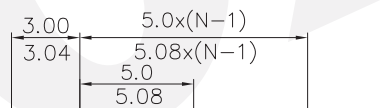

NOTES2:

- 1.Dimension shall be interpreted per ASME Y14.5-2009
- 2.Pitch : 5.0/5.08mm, Poles : N=02~16P
- 3.Stripping length : 5~6mm
- 4.Withstanding Voltage : AC2000V/1Min.
- 5.Operating temperature: -40°C~+105°C
- 6.Undimensioned Tolerances:

Pitch range in mm		Nominal dimension range in mm				- 0.1/10	
To	Over	To	Over	To	Over	To	Over
6	10	6	10	30	60	100	150
±0.15	±0.20	±0.30	±0.30	±0.50	±0.70	±1.00	±1.30

7.RoHS Compliance

DB127S - 5.0/5.08 - XXP - 1Y - 00A (H)
 (Series No.) (Pitch) (Poles) (Single Pitch) (RoHS) 00A-(Standard)
 (Color): 1.(Grey)2.(Blue)3.(Black)4.(Green)5.(Orange)6.(Red)7.(Transparent)8.(Yellow)9.(White)