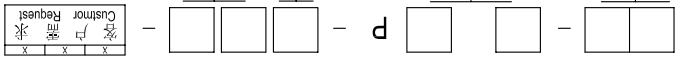

订购方式：  
HOW TO ORDER:

- 电气性能/Electrical
  - 参考标准/Standard: UL IEC
  - 额定电压/Rated voltage: 300V 250V
  - 额定电流/Rated current: 8A 15A
  - 接触电阻/Contact resistance: 20mΩ
  - 使用线径/Wire range: 26-16AWG 1.5mm<sup>2</sup>
  - 耐压/Withstanding voltage: AC2000V/1Min
  - 绝缘电阻/Insulation resistance: 500MΩ/DC500V
- 机械性能/Mechanical
  - 温度范围/Temp.Range: -40° C~+105° C
  - 扭矩/Torque: 0.4Nm (3.541b in)
  - 剥线长度/Strip length: 6-7mm
  - 尺寸/Dimensions
  - 间距/Pitch: 5.0mm
  - 极数/Poles: 2P-24P
- 材质及电镀/Material
  - 塑件/Housing: PA66, UL94-V0
  - 螺丝/Screws: M2.5, steel Zinc plated
  - 方块/Cage: Brass, Ni plated
  - 焊脚/Pin header: Brass, Snle plated

型号/Model	极数/POLE	1. 单间距/Sing pitch	2. 双间距/Double pitch
灰色/Grey 10	灰色/Grey 10	蓝色/Blue 20	蓝色/Blue 20
绿色/Green 40	绿色/Green 40	橙色/Orange 50	橙色/Orange 50
透明/Transparent 70	透明/Transparent 70	黄色/Yellow 80	黄色/Yellow 80
		白色/White 90	白色/White 90