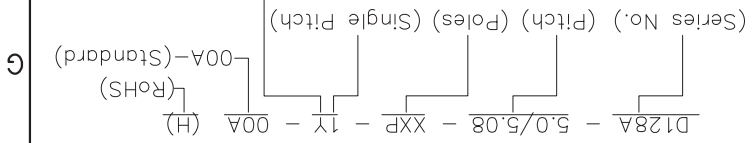

REVISION RECORD			
REV	ECN	DESCRIPTION	DATE

(Color): 1.(Grey) 2.(Blue) 3.(Black) 4.(Green) 5.(Orange) 6.(Red) 7.(Transparent) 8.(Yellow) 9.(White)

NOTES1:

- 1.Rated voltage/current : 300V / 20A
- 2.Torque value : M2.5 , 3.54lb.in
- 3.Wire range : 28~12AWG

UL Standard

- 1.Rated voltage/current : 250V / 18A
- 2.Torque value : M2.5 , 0.4N.m
- 3.Wire range : 1.0~2.5mm²

IEC Standard

NOTES2:

Pitch range in mm

mm	Over	Under	mm	Over	Under
6	6	6	10	10	10
10	10	10	15	15	15
15	15	15	20	20	20
20	20	20	24	24	24
30	30	30	30	30	30
60	60	60	100	100	100
100	100	100	150	150	150
150	150	150	200	200	200
200	200	200	300	300	300
300	300	300	500	500	500
500	500	500	1000	1000	1000
1000	1000	1000	1500	1500	1500
1500	1500	1500	2000	2000	2000
2000	2000	2000	3000	3000	3000
3000	3000	3000	5000	5000	5000
5000	5000	5000	10000	10000	10000