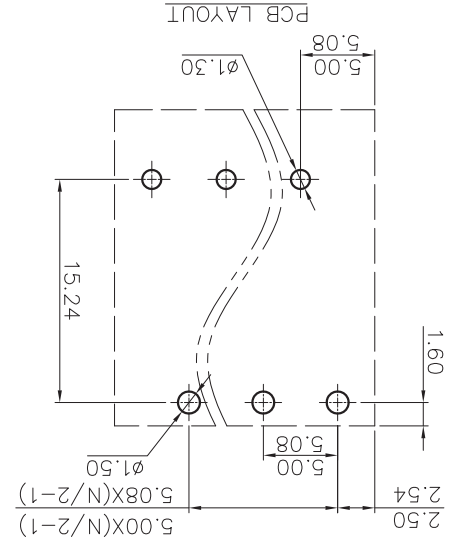

7.RoHS Compliance

DETACHED LISTS

PART NO.:	/
APPD.:	/
CHKD.:	/
DRAFT:	/
TITLE:	CUSTOMER DRAWING
DRAWING NO.:	/
SHEET:	1/1
SCALE:	1:1

THIRD ANGLE PROJECTION

DO NOT SCALE DRAWING

REV	
SCALE	1:1

NAME: D128A-5.0/5.08-XXP-1Y-00A(H)
CIXI DORABO ELECTRONICS CO.,LTD
DORABO
慈溪市地博电子有限公司