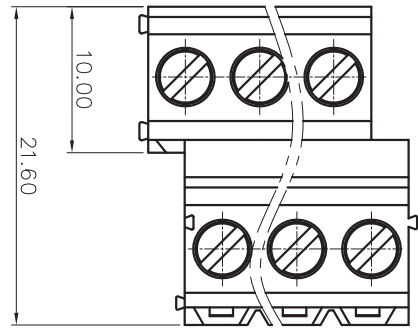

7.RoHS Compliance

DETACHED LISTS

PART NO.:	/
APPD.:	/
CHKD.:	/
DRAFT:	/
TITLE:	CUSTOMER DRAWING
DRAWING NO.:	/
SHEET:	1/1
SCALE:	1:1

THIRD ANGLE PROJECTION

DO NOT SCALE DRAWING

REV	
SCALE	1:1

NAME: D128A-5.0/5.08-XXP-1Y-00A(H)
CIXI DORABO ELECTRONICS CO.,LTD
DORABO
慈溪市地博电子有限公司