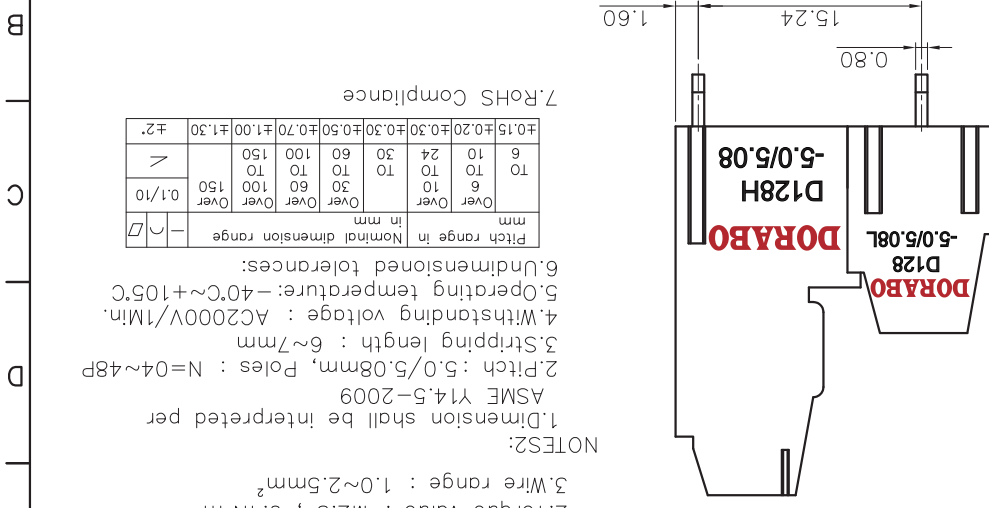

7.RoHS Compliance

DETACHED LISTS

PART NO.:	/
APPD.:	/
CHKD.:	/
DRAFT:	/
TITLE:	CUSTOMER DRAWING
DRAWING NO.:	/
SHEET:	1/1
SCALE:	1:1

THIRD ANGLE PROJECTION

DO NOT SCALE DRAWING

REV	
SCALE	1:1

NAME: D128A-5.0/5.08-XXP-1Y-00A(H)
CIXI DORABO ELECTRONICS CO.,LTD
DORABO
慈溪市地博电子有限公司