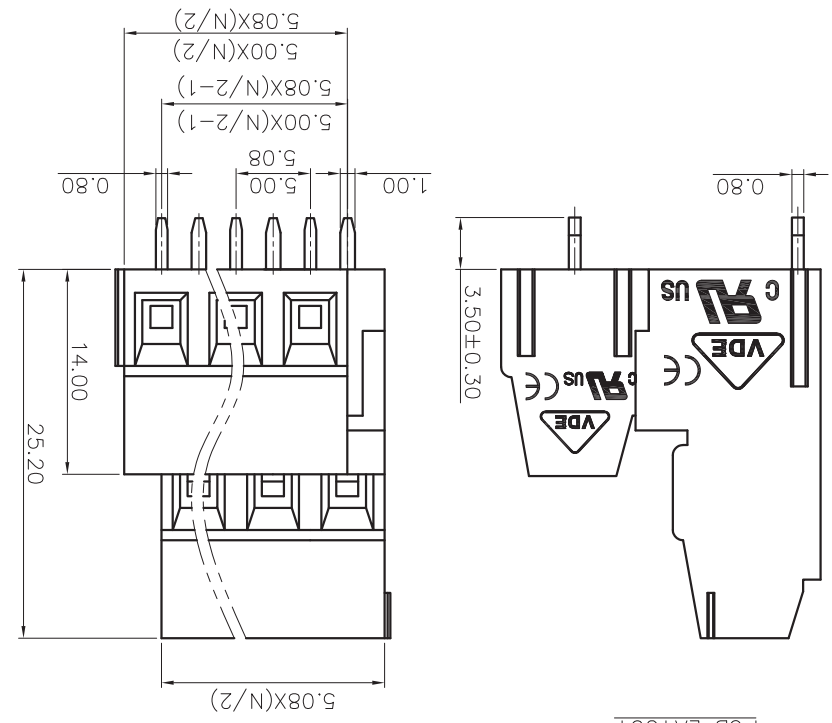

7.RoHS Compliance

DETACHED LISTS

PART NO.:	/
APPD.:	/
CHKD.:	/
DRAFT:	/
TITLE:	CUSTOMER DRAWING
DRAWING NO.:	/
SHEET:	1/1
SCALE:	1:1

THIRD ANGLE PROJECTION

DO NOT SCALE DRAWING

REV	
SCALE	1:1

NAME: D128A-5.0/5.08-XXP-1Y-00A(H)
CIXI DORABO ELECTRONICS CO.,LTD
DORABO
慈溪市地博电子有限公司