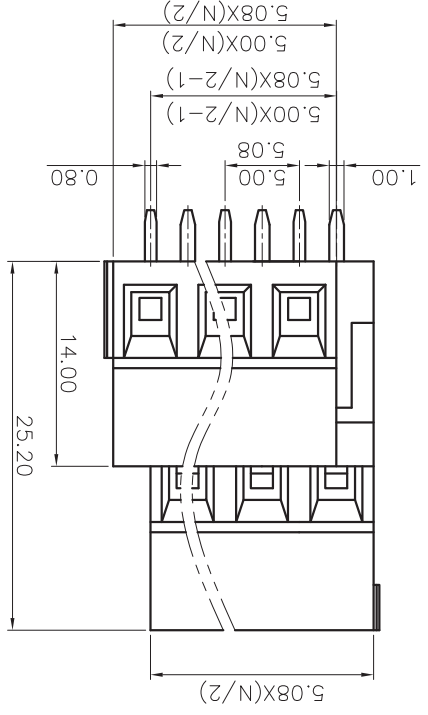

REVISION RECORD			
REV	ECN	DESCRIPTION	DATE

(Color): 1.(Grey) 2.(Blue) 3.(Black) 4.(Green) 5.(Orange) 6.(Red) 7.(Transparent) 8.(Yellow) 9.(White)

NOTES1:

- 1.Rated voltage/current : 300V / 20A
- 2.Torque value : M2.5 , 3.54lb.in
- 3.Wire range : 28~12AWG

UL Standard

- 1.Rated voltage/current : 250V / 18A
- 2.Torque value : M2.5 , 0.4N.m
- 3.Wire range : 1.0~2.5mm²

IEC Standard

NOTES2:

- 1.Dimension shall be interpreted per ASME Y14.5-2009
- 2.Pitch : 5.0/5.08mm, Poles : N=04~48P
- 3.Stripping length : 6~7mm
- 4.Withstanding voltage : AC2000V/1Min.
- 5.Operating temperature : -40°C~+105°C
- 6.Undimensioned tolerances:

Pitch range in mm

mm	Over	Under	Normal dimension range
6	Over	Under	0.1/10
10	Over	Under	0.1/10
15	Over	Under	0.1/10
20	Over	Under	0.1/10
24	Over	Under	0.1/10
30	Over	Under	0.1/10
60	Over	Under	0.1/10
100	Over	Under	0.1/10
150	Over	Under	0.1/10
±0.30	±0.30	±0.30	±2.0
±0.50	±0.50	±0.50	±1.50
±0.70	±0.70	±0.70	±1.00
±1.00	±1.00	±1.00	±1.30
±1.50	±1.50	±1.50	±2.0

7.RoHS Compliance

PART NO.:	/
APPD.:	/
CHKD.:	/
DRAFT:	/
TITLE:	CUSTOMER DRAWING
REV:	D0
SHEET:	1/1
SCALE:	1:1

NAME: D128A-5.0/5.08-XXP-1Y-00A(H)
 CIXI DORABO ELECTRONICS CO.,LTD
DORABO
 慈溪市地博电子有限公司

DETACHED LISTS