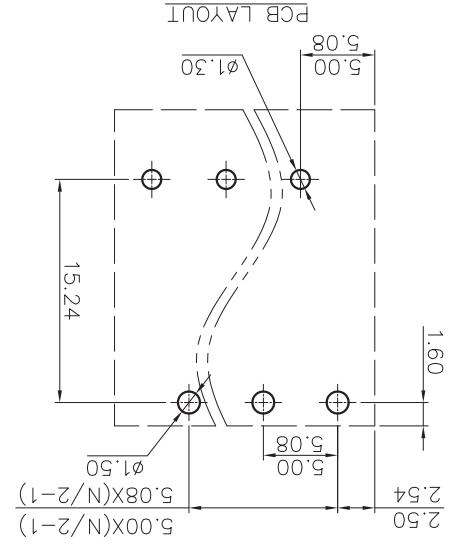

REVISION RECORD			
REV	ECN	DESCRIPTION	DATE

(Color): 1.(Grey) 2.(Blue) 3.(Black) 4.(Green) 5.(Orange) 6.(Red) 7.(Transparent) 8.(Yellow) 9.(White)

NOTES1:

- 1.Rated voltage/current : 300V / 20A
- 2.Torque value : M2.5 , 3.54lb.in
- 3.Wire range : 28~12AWG

UL Standard

- 1.Rated voltage/current : 250V / 18A
- 2.Torque value : M2.5 , 0.4N.m
- 3.Wire range : 1.0~2.5mm²

IEC Standard

NOTES2:

- 1.Dimension shall be interpreted per ASME Y14.5-2009
- 2.Pitch : 5.0/5.08mm, Poles : N=04~48P
- 3.Stripping length : 6~7mm
- 4.Withstanding voltage : AC2000V/1Min.
- 5.Operating temperature : -40°C~+105°C
- 6.Undimensioned tolerances:

Pitch range in mm

mm	Over	Under	Normal dimension range
6	Over	Under	0.1/10
10	Over	Under	0.1/10
15	Over	Under	0.1/10
20	Over	Under	0.1/10
24	Over	Under	0.1/10
30	Over	Under	0.1/10
60	Over	Under	0.1/10
100	Over	Under	0.1/10
150	Over	Under	0.1/10
±0.30	±0.30	±0.30	±2.0
±0.50	±0.50	±0.50	±1.50
±0.70	±0.70	±0.70	±1.00
±1.00	±1.00	±1.00	±1.30
±1.50	±1.50	±1.50	±2.0

7.RoHS Compliance

PART NO.:	/
APPD.:	/
CHKD.:	/
DRAFT:	/
TITLE:	CUSTOMER DRAWING
REV:	D0
SHEET:	1/1
SCALE:	1:1

NAME: D128A-5.0/5.08-XXP-1Y-00A(H)
 CIXI DORABO ELECTRONICS CO.,LTD
DORABO
 慈溪市地博电子有限公司

DETACHED LISTS