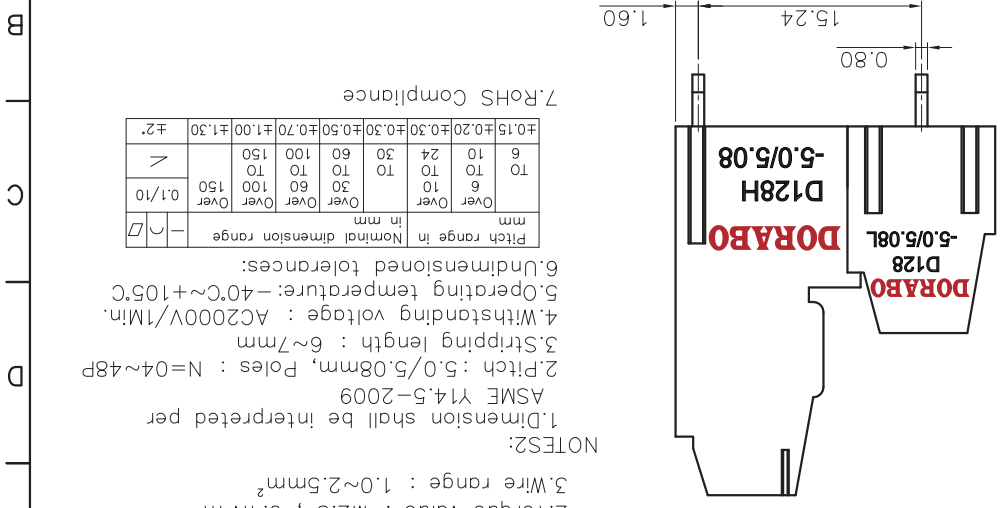

7.RoHS Compliance

PART NO.:	/
APPD.:	/
CHKD.:	/
DRAFT:	/
TITLE:	CUSTOMER DRAWING
REV:	D0
SHEET:	1/1
SCALE:	1:1

NAME: D128A-5.0/5.08-XXP-1Y-00A(H)
CIXI DORABO ELECTRONICS CO.,LTD
DORABO
慈溪市地博电子有限公司

DETACHED LISTS

THIRD ANGLE PROJECTION

DO NOT SCALE DRAWING