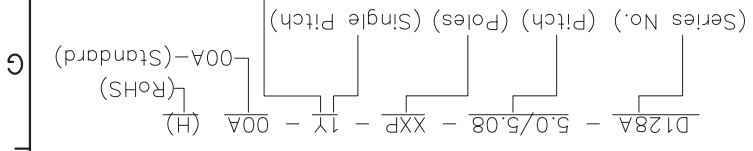

REVISION RECORD			
REV	ECN	DESCRIPTION	DATE

(Color): 1.(Grey) 2.(Blue) 3.(Black) 4.(Green) 5.(Orange) 6.(Red) 7.(Transparent) 8.(Yellow) 9.(White)

NOTES1:

- 1.Rated voltage/current : 300V / 20A
- 2.Torque value : M2.5 , 3.54lb.in
- 3.Wire range : 28~12AWG

UL Standard

- 1.Rated voltage/current : 250V / 18A
- 2.Torque value : M2.5 , 0.4N.m
- 3.Wire range : 1.0~2.5mm²

IEC Standard

NOTES2:

- 1.Dimension shall be interpreted per ASME Y14.5-2009
- 2.Pitch : 5.0/5.08mm, Poles : N=04~48P
- 3.Stripping length : 6~7mm
- 4.Withstanding voltage : AC2000V/1Min.
- 5.Operating temperature : -40°C~+105°C
- 6.Undimensioned tolerances: