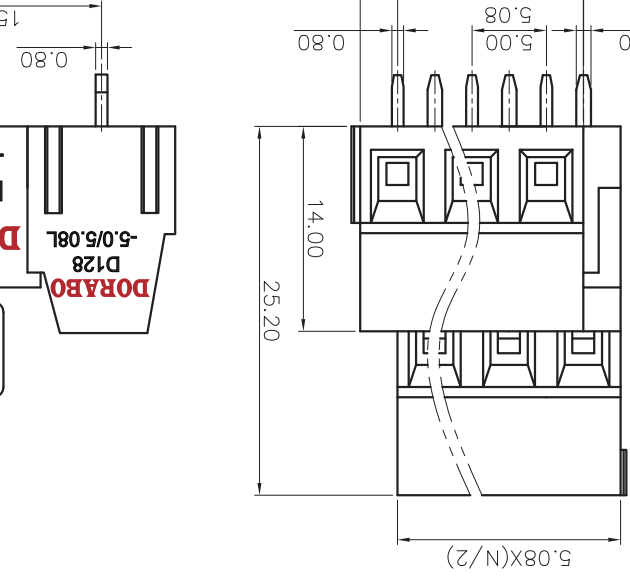

REVISION RECORD			
REV	ECN	DESCRIPTION	DATE

(Color): 1.(Grey) 2.(Blue) 3.(Black) 4.(Green) 5.(Orange) 6.(Red) 7.(Transparent) 8.(Yellow) 9.(White)

NOTES1:

- 1.Rated voltage/current : 300V / 20A
- 2.Torque value : M2.5 , 3.54lb.in
- 3.Wire range : 28~12AWG

UL Standard

- 1.Rated voltage/current : 250V / 18A
- 2.Torque value : M2.5 , 0.4N.m
- 3.Wire range : 1.0~2.5mm²

IEC Standard

NOTES2:

- 1.Dimension shall be interpreted per ASME Y14.5-2009
- 2.Pitch : 5.0/5.08mm, Poles : N=04~48P
- 3.Stripping length : 6~7mm
- 4.Withstanding voltage : AC2000V/1Min.
- 5.Operating temperature : -40°C~+105°C
- 6.Undimensioned tolerances:

Pitch range in mm

mm	Over	Under	Normal dimension range
6	Over	Under	0.1/10
10	Over	Under	0.1/10
15	Over	Under	0.1/10
20	Over	Under	0.1/10
24	Over	Under	0.1/10
30	Over	Under	0.1/10
60	Over	Under	0.1/10
100	Over	Under	0.1/10
150	Over	Under	0.1/10
±0.30	±0.30	±0.30	±2.0
±0.50	±0.50	±0.50	±1.50
±0.70	±0.70	±0.70	±1.00
±1.00	±1.00	±1.00	±1.30
±1.50	±1.50	±1.50	±2.0

7.RoHS Compliance

PART NO.:	/
APPD.:	/
CHKD.:	/
DRAFT:	/
TITLE:	CUSTOMER DRAWING
REV:	D0
SHEET:	1/1
SCALE:	1:1

NAME: D128A-5.0/5.08-XXP-1Y-00A(H)
 CIXI DORABO ELECTRONICS CO.,LTD
DORABO
 慈溪市地博电子有限公司

DETACHED LISTS