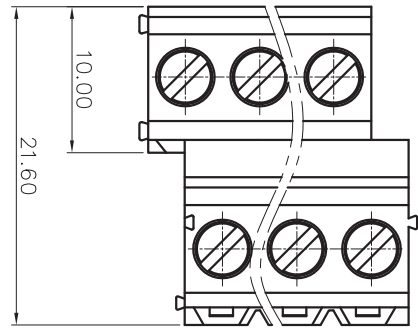

REVISION RECORD			
REV	ECN	DESCRIPTION	DATE

(Color): 1.(Grey) 2.(Blue) 3.(Black) 4.(Green) 5.(Orange) 6.(Red) 7.(Transparent) 8.(Yellow) 9.(White)

NOTES1:

- 1.Rated voltage/current : 300V / 20A
- 2.Torque value : M2.5 , 3.54lb.in
- 3.Wire range : 28~12AWG

UL Standard

- 1.Rated voltage/current : 250V / 18A
- 2.Torque value : M2.5 , 0.4N.m
- 3.Wire range : 1.0~2.5mm²

IEC Standard

NOTES2:

- 1.Dimension shall be interpreted per ASME Y14.5-2009
- 2.Pitch : 5.0/5.08mm, Poles : N=04~48P
- 3.Stripping length : 6~7mm
- 4.Withstanding voltage : AC2000V/1Min.
- 5.Operating temperature : -40°C~+105°C
- 6.Undimensioned tolerances:

Pitch range in mm

mm	Over	Under	Normal dimension range
6	Over	Under	0.1/10
10	Over	Under	0.1/10
15	Over	Under	0.1/10
20	Over	Under	0.1/10
24	Over	Under	0.1/10
30	Over	Under	0.1/10
60	Over	Under	0.1/10
100	Over	Under	0.1/10
150	Over	Under	0.1/10
±0.30	±0.30	±0.30	±2.0
±0.50	±0.50	±0.50	±1.50
±0.70	±0.70	±0.70	±1.00
±1.00	±1.00	±1.00	±1.30
±1.50	±1.50	±1.50	±2.0

7.RoHS Compliance

PART NO.:	/
APPD.:	/
CHKD.:	/
DRAFT:	/
TITLE:	CUSTOMER DRAWING
REV:	D0
SHEET:	1/1
SCALE:	1:1

NAME: D128A-5.0/5.08-XXP-1Y-00A(H)
 CIXI DORABO ELECTRONICS CO.,LTD
DORABO
 慈溪市地博电子有限公司

DETACHED LISTS