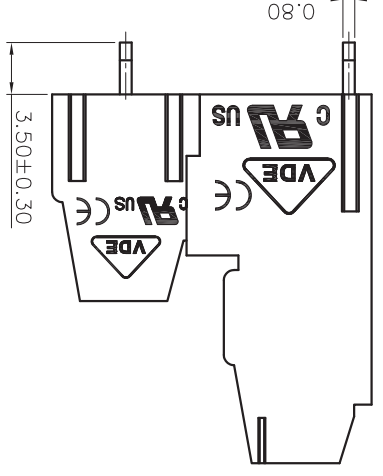

REVISION RECORD			
REV	ECN	DESCRIPTION	DATE

(Color): 1.(Grey) 2.(Blue) 3.(Black) 4.(Green) 5.(Orange) 6.(Red) 7.(Transparent) 8.(Yellow) 9.(White)

NOTES1:

- 1.Rated voltage/current : 300V / 20A
- 2.Torque value : M2.5 , 3.54lb.in
- 3.Wire range : 28~12AWG

UL Standard

- 1.Rated voltage/current : 250V / 18A
- 2.Torque value : M2.5 , 0.4N.m
- 3.Wire range : 1.0~2.5mm²

IEC Standard

NOTES2:

- 1.Dimension shall be interpreted per ASME Y14.5-2009
- 2.Pitch : 5.0/5.08mm, Poles : N=04~48P
- 3.Stripping length : 6~7mm
- 4.Withstanding voltage : AC2000V/1Min.
- 5.Operating temperature : -40°C~+105°C
- 6.Undimensioned tolerances:

Pitch range in mm

mm	Over	Under	Normal dimension range
6	Over	Under	0.1/10
10	Over	Under	0.1/10
15	Over	Under	0.1/10
20	Over	Under	0.1/10
24	Over	Under	0.1/10
30	Over	Under	0.1/10
60	Over	Under	0.1/10
100	Over	Under	0.1/10
150	Over	Under	0.1/10
±0.30	±0.30	±0.30	±2.0
±0.50	±0.50	±0.50	±1.50
±0.70	±0.70	±0.70	±1.00
±1.00	±1.00	±1.00	±1.30
±1.50	±1.50	±1.50	±2.0

7.RoHS Compliance

PART NO.:	/
APPD.:	/
CHKD.:	/
DRAFT:	/
TITLE:	CUSTOMER DRAWING
REV:	D0
SHEET:	1/1
SCALE:	1:1

NAME: D128A-5.0/5.08-XXP-1Y-00A(H)
 CIXI DORABO ELECTRONICS CO.,LTD
DORABO
 慈溪市地博电子有限公司

DETACHED LISTS