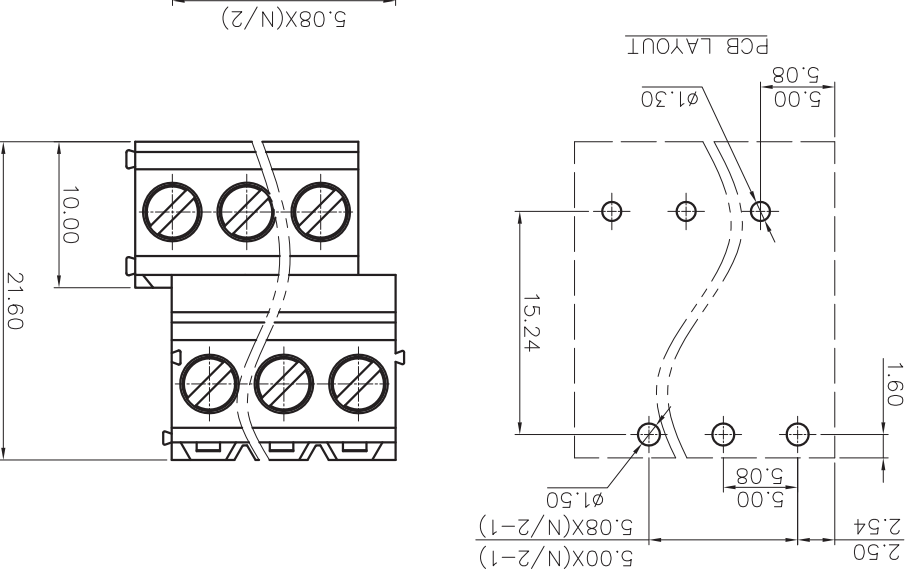

DETACHED LISTS

THIRD ANGLE PROJECTION

MM (INCH)

DO NOT SCALE DRAWING

SCALE 1:1

REV			
DESCRIPTION			
DRAFT			
DATE			

NAME: D128A-5.0/5.08-XXP-1Y-00A(H)
CIXI DORABO ELECTRONICS CO.,LTD
DORABO
慈溪市地博电子有限公司

TITLE: CUSTOMER DRAWING

DRAWING NO.: /

SHEET 1/1