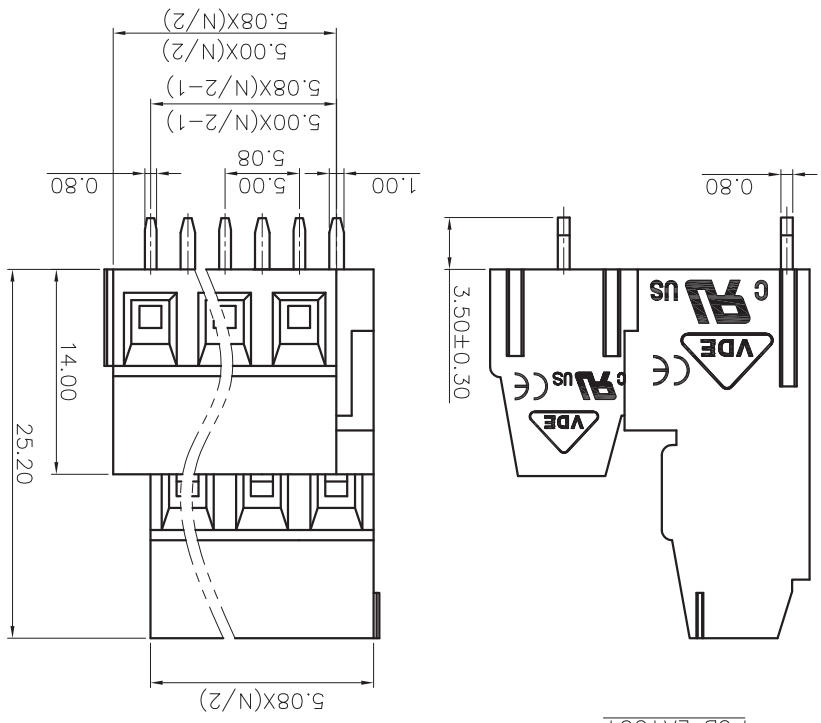

DETACHED LISTS

THIRD ANGLE PROJECTION

MM (INCH)

DO NOT SCALE DRAWING

SCALE 1:1

REV			
DESCRIPTION			
DRAFT			
DATE			

NAME: D128A-5.0/5.08-XXP-1Y-00A(H)
CIXI DORABO ELECTRONICS CO.,LTD
DORABO
慈溪市地博电子有限公司

TITLE: CUSTOMER DRAWING

DRAWING NO.: /

SHEET 1/1