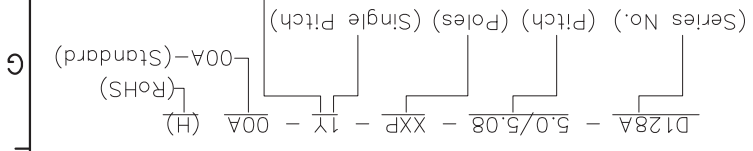

REVISION RECORD			
REV	ECN	DESCRIPTION	DATE

(Color): 1.(Grey) 2.(Blue) 3.(Black) 4.(Green) 5.(Orange) 6.(Red) 7.(Transparent) 8.(Yellow) 9.(White)

NOTES1:
1.Rated voltage/current : 300V / 20A
2.Torque value : M2.5, 3.54lb.in
3.Wire range : 28~12AWG

IEC Standard
1.Rated voltage/current : 250V / 18A
2.Torque value : M2.5, 0.4N.m
3.Wire range : 1.0~2.5mm²

Pitch range in mm		Nominal dimension range	
Over	6	Over	30
TO	10	TO	60
TO	10	TO	100
TO	24	TO	100
TO	30	TO	150
±0.15	±0.20	±0.30	±1.00
±0.30	±0.50	±0.70	±1.30
±2.0	±1.50	±1.00	±1.30

7.RoHS Compliance