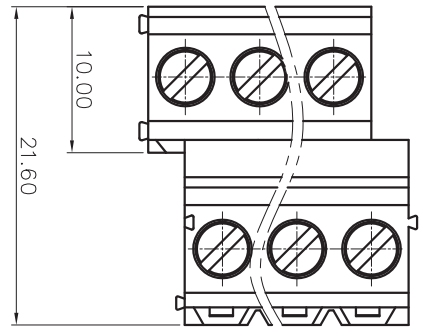

DETACHED LISTS

THIRD ANGLE PROJECTION

MM (INCH)

DO NOT SCALE DRAWING

SCALE 1:1

REV			
DESCRIPTION			
DRAFT			
DATE			

NAME: D128A-5.0/5.08-XXP-1Y-00A(H)
CIXI DORABO ELECTRONICS CO.,LTD
DORABO
慈溪市地博电子有限公司

TITLE: CUSTOMER DRAWING

DRAWING NO.: /

SHEET 1/1