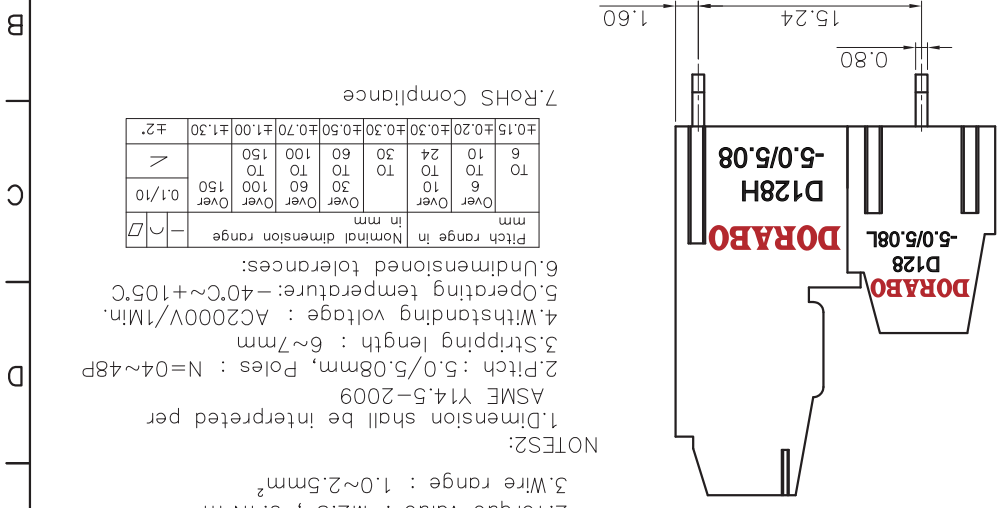

DETACHED LISTS

THIRD ANGLE PROJECTION

MM (INCH)

DO NOT SCALE DRAWING

SCALE 1:1

REV			
DESCRIPTION			
DRAFT			
DATE			

NAME: D128A-5.0/5.08-XXP-1Y-00A(H)
CIXI DORABO ELECTRONICS CO.,LTD
DORABO
慈溪市地博电子有限公司

TITLE: CUSTOMER DRAWING

DRAWING NO.: /

SHEET 1/1