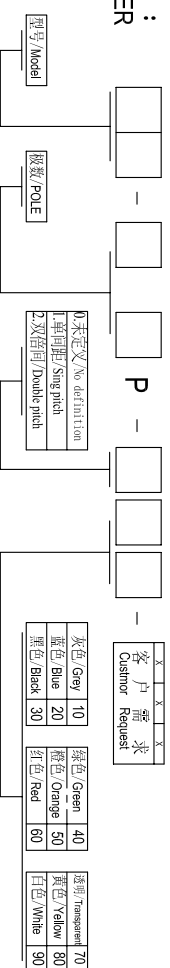

Cixi Dibo Electronics Co., LTD

产品规格书
product specification

电气性能/Electrical
 参考标准/Standard: UL IEC
 额定电压/Rated voltage: 300V 250V
 额定电流/Rated current: 15A 18A
 接触电阻/Contact resistance: 20_{mΩ}
 使用线径/Wire range: 30-12AWG 2.5mm²
 耐电压/Withstanding voltage: AC2000V/1Min
 绝缘电阻/Insulation resistance: 500MΩ/DC500V

机械性能/Mechanical
 温度范围/Temp. Range: -40°C+105°C
 扭矩/Torque: 0.4Nm(3.54lb`in)
 剥线长度/Strip length: 6-7mm

尺寸/Dimensions
 间距/Pitch: 5.0mm, 5.08mm
 极数/Poles: 2P-24P

材质及电镀/Material
 塑件/Housing: P166, UL94V-0
 螺丝/Screws: M2.5, steel Zinc plated
 方块/Cage: Brass, Ni plated
 焊脚/Pin header: Brass, Snle plated

订购方式: HOW TO ORDER

variable range	6 to 6	over 6 to 10	over 10 to 18	over 18 to 30	over 30 to 50	over 50 to 80	over 80 to 120	over 120 to 160	over 160 to 200	over 200 to 250	over 250 to 500	all	5 to 5	over 5 to 30	over 30 to 120	over 120 to 250
	tolerance	±0.1	±0.14	±0.19	±0.25	±0.32	±0.43	±0.57	±0.72	±0.88	±1.05	±1.25	0.5	0.025	0.06	0.12

单位/UNITS	mm	尺寸/SIZE	A4	比例/SCALE	比例
Cixi Dibo Electronics Co., LTD					
名称/NAME	DB128H-5.0/5.08				

第一视角/THIRD ANGLE PROJECTION

X-ON Electronics

Largest Supplier of Electrical and Electronic Components

Click to view similar products for [Fixed Terminal Blocks](#) category: