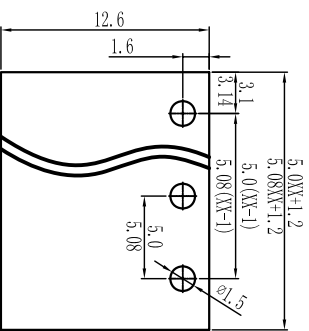

Cixi Dibo Electronics Co., LTD

产品规格书
product specification

电气性能/Electrical
 参考标准/Standard: UL IEC
 额定电压/Rated voltage: 300V 250V
 额定电流/Rated current: 15A 18A
 接触电阻/Contact resistance: 20_{mΩ}
 使用线径/Wire range: 30-12AWG 2.5mm²
 耐电压/Withstanding voltage: AC2000V/1Min
 绝缘电阻/Insulation resistance: 500MΩ/DC500V

机械性能/Mechanical
 温度范围/Temp. Range: -40°C+105°C
 扭矩/Torque: 0.4Nm(3.54lb`in)
 剥线长度/Strip length: 6-7mm

尺寸/Dimensions
 间距/Pitch: 5.0mm, 5.08mm
 极数/Poles: 2P-24P

材质及电镀/Material
 塑件/Housing: P166, UL94V-0
 螺丝/Screws: M2.5, steel Zinc plated
 方块/Cage: Brass, Ni plated
 焊脚/Pin header: Brass, Snle plated

订购方式: HOW TO ORDER

variable range	6 to 6	over 6 to 10	over 10 to 18	over 18 to 30	over 30 to 50	over 50 to 80	over 80 to 120	over 120 to 160	over 160 to 200	over 200 to 250	over 250 to 500	all	5 to 5	over 5 to 30	over 30 to 120	over 120 to 250
	tolerance	±0.1	±0.14	±0.19	±0.25	±0.32	±0.43	±0.57	±0.72	±0.88	±1.05	±1.25	0.5	0.025	0.06	0.12

单位/UNITS	mm	尺寸/SIZE	A4	比例/SCALE	比例
Cixi Dibo Electronics Co., LTD					
名称/NAME	DB128H-5.0/5.08				

第一视角/THIRD ANGLE PROJECTION

X-ON Electronics

Largest Supplier of Electrical and Electronic Components

Click to view similar products for [Fixed Terminal Blocks](#) category: