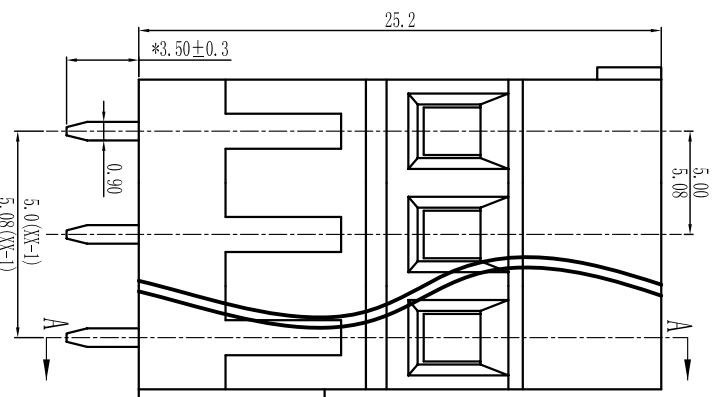

Cixi Dibo Electronics Co., LTD

产品规格书
product specification

电气性能/Electrical
 参考标准/Standard: UL IEC
 额定电压/Rated voltage: 300V 250V
 额定电流/Rated current: 15A 18A
 接触电阻/Contact resistance: 20_{mΩ}
 使用线径/Wire range: 30-12AWG 2.5mm²
 耐电压/Withstanding voltage: AC2000V/1Min
 绝缘电阻/Insulation resistance: 500MΩ/DC500V

机械性能/Mechanical
 温度范围/Temp. Range: -40°C+105°C
 扭矩/Torque: 0.4Nm(3.54lb`in)
 剥线长度/Strip length: 6-7mm

尺寸/Dimensions
 间距/Pitch: 5.0mm, 5.08mm
 极数/Poles: 2P-24P

材质及电镀/Material
 塑件/Housing: P166, UL94V-0
 螺丝/Screws: M2.5, steel Zinc plated
 方块/Cage: Brass, Ni plated
 焊脚/Pin header: Brass, Snle plated

单位/UNITS	mm	尺寸/SIZE	A4	比例/SCALE	比例
Cixi Dibo Electronics Co., LTD					
名称/NAME	DB128H-5.0/5.08				

第一视角/THIRD ANGLE PROJECTION

X-ON Electronics

Largest Supplier of Electrical and Electronic Components

Click to view similar products for [Fixed Terminal Blocks](#) category: