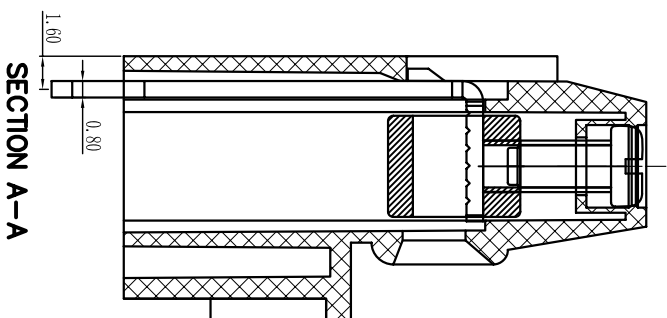

Cixi Dibo Electronics Co., LTD

产品规格书
product specification

电气性能/Electrical
 参考标准/Standard: UL IEC
 额定电压/Rated voltage: 300V 250V
 额定电流/Rated current: 15A 18A
 接触电阻/Contact resistance: 20_{mΩ}
 使用线径/Wire range: 30-12AWG 2.5mm²
 耐电压/Withstanding voltage: AC2000V/1Min
 绝缘电阻/Insulation resistance: 500MΩ/DC500V

机械性能/Mechanical
 温度范围/Temp. Range: -40°C+105°C
 扭矩/Torque: 0.4Nm(3.54lb`in)
 剥线长度/Strip length: 6-7mm

尺寸/Dimensions
 间距/Pitch: 5.0mm, 5.08mm
 极数/Poles: 2P-24P

材质及电镀/Material
 塑件/Housing: P166, UL94V-0
 螺丝/Screws: M2.5, steel Zinc plated
 方块/Cage: Brass, Ni plated
 焊脚/Pin header: Brass, Snle plated

单位/UNITS	mm	尺寸/SIZE	A4	比例/SCALE	比例
Cixi Dibo Electronics Co., LTD					
名称/NAME	DB128H-5.0/5.08				

第一视角/THIRD ANGLE PROJECTION

X-ON Electronics

Largest Supplier of Electrical and Electronic Components

Click to view similar products for [Fixed Terminal Blocks](#) category: