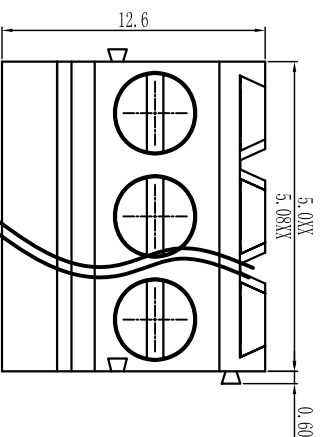

Cixi Dibo Electronics Co., LTD

产品规格书
product specification

电气性能/Electrical
参考标准/Standard: UL IEC
额定电压/Rated voltage: 300V 250V
额定电流/Rated current: 15A 18A
接触电阻/Contact resistance: 20_{mΩ}
使用线径/Wire range: 30-12AWG 2.5mm²
耐电压/Withstanding voltage: AC2000V/1Min
绝缘电阻/Insulation resistance: 500MΩ/DC500V

机械性能/Mechanical
温度范围/Temp. Range: -40°C+105°C
扭矩/Torque: 0.4Nm(3.54lb`in)
剥线长度/Strip length: 6-7mm

尺寸/Dimensions
间距/Pitch: 5.0mm, 5.08mm
极数/Poles: 2P-24P

材质及电镀/Material
塑件/Housing: P166, UL94V-0
螺丝/Screws: M2.5, steel Zinc plated
方块/Cage: Brass, Ni plated
焊脚/Pin header: Brass, Snle plated