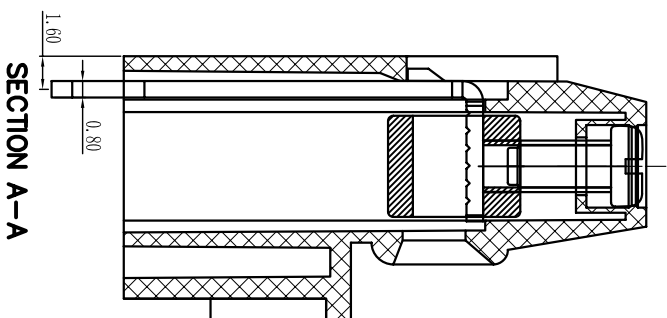

Cixi Dibo Electronics Co., LTD

产品规格书
product specification

电气性能/Electrical
参考标准/Standard: UL IEC
额定电压/Rated voltage: 300V 250V
额定电流/Rated current: 15A 18A
接触电阻/Contact resistance: 20mΩ
使用线径/Wire range: 30-12AWG 2.5mm²
耐电压/Withstanding voltage: AC2000V/1Min
绝缘电阻/Insulation resistance: 500MΩ/DC500V

机械性能/Mechanical
温度范围/Temp. Range: -40°C+105°C
扭矩/Torque: 0.4Nm(3.54lb`in)
剥线长度/Strip length: 6-7mm

尺寸/Dimensions
间距/Pitch: 5.0mm, 5.08mm
极数/Poles: 2P-24P

材质及电镀/Material
塑件/Housing: P166, UL94V-0
螺丝/Screws: M2.5, steel Zinc plated
方块/Cage: Brass, Ni plated
焊脚/Pin header: Brass, Snle plated