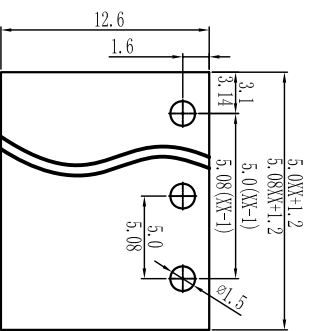

Cixi Dibo Electronics Co., LTD

产品规格书
product specification

电气性能/Electrical
参考标准/Standard: UL IEC
额定电压/Rated voltage: 300V 250V
额定电流/Rated current: 15A 18A
接触电阻/Contact resistance: 20mΩ
使用线径/Wire range: 30-12AWG 2.5mm²
耐电压/Withstanding voltage: AC2000V/1Min
绝缘电阻/Insulation resistance: 500MΩ/DC500V

机械性能/Mechanical
温度范围/Temp. Range: -40°C+105°C
扭矩/Torque: 0.4Nm(3.54lb`in)
剥线长度/Strip length: 6-7mm

尺寸/Dimensions
间距/Pitch: 5.0mm, 5.08mm
极数/Poles: 2P-24P

材质及电镀/Material
塑件/Housing: P166, UL94V-0
螺丝/Screws: M2.5, steel Zinc plated
方块/Cage: Brass, Ni plated
焊脚/Pin header: Brass, Snle plated