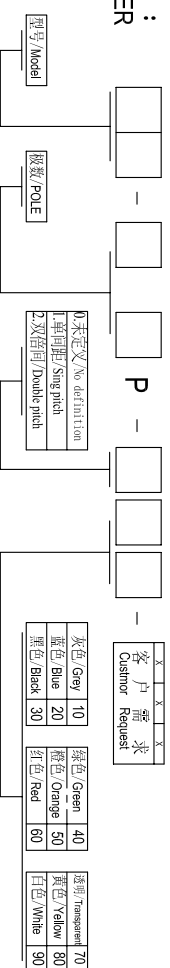

# Cixi Dibo Electronics Co., LTD

产品规格书  
product specification

**电气性能/Electrical**  
 参考标准/Standard: UL IEC  
 额定电压/Rated voltage: 300V 250V  
 额定电流/Rated current: 15A 18A  
 接触电阻/Contact resistance: 20mΩ  
 使用线径/Wire range: 30-12AWG 2.5mm<sup>2</sup>  
 耐电压/Withstanding voltage: AC2000V/1Min  
 绝缘电阻/Insulation resistance: 500MΩ/DC500V

**机械性能/Mechanical**  
 温度范围/Temp. Range: -40°C+105°C  
 扭矩/Torque: 0.4Nm(3.54lb`in)  
 剥线长度/Strip length: 6-7mm

**尺寸/Dimensions**  
 间距/Pitch: 5.0mm, 5.08mm  
 极数/Poles: 2P-24P

**材质及电镀/Material**  
 塑件/Housing: P166, UL94V-0  
 螺丝/Screws: M2.5, steel Zinc plated  
 方块/Cage: Brass, Ni plated  
 焊脚/Pin header: Brass, Snle plated

## 订购方式: HOW TO ORDER

variable range	6 to 6	over 6 to 10	over 10 to 18	over 18 to 30	over 30 to 50	over 50 to 80	over 80 to 120	over 120 to 160	over 160 to 200	over 200 to 250	over 250 to 250	all	5 to 5	over 5 to 30	over 30 to 120
	tolerance	±0.1	±0.14	±0.19	±0.25	±0.32	±0.43	±0.57	±0.72	±0.88	±1.05	±1.25	0.5	0.025	0.06

单位/UNITS	mm	尺寸/SIZE	A4	比例/SCALE	比例
Cixi Dibo Electronics Co., LTD					
名称/NAME	DB128H-5.0/5.08				

第一视角/THIRD ANGLE PROJECTION