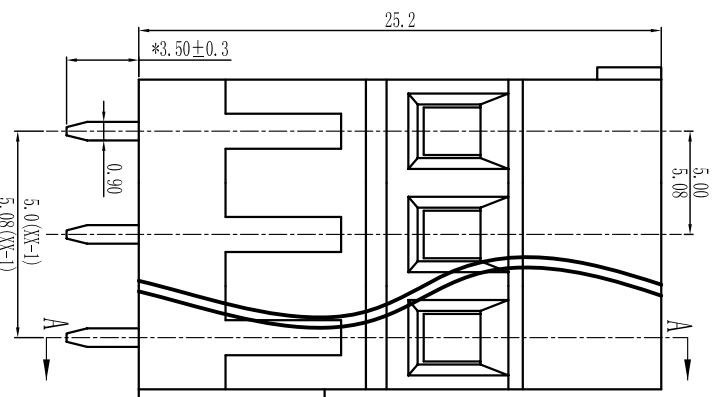

# Cixi Dibo Electronics Co., LTD

产品规格书  
product specification

**电气性能/Electrical**  
 参考标准/Standard: UL IEC  
 额定电压/Rated voltage: 300V 250V  
 额定电流/Rated current: 15A 18A  
 接触电阻/Contact resistance: 20mΩ  
 使用线径/Wire range: 30-12AWG 2.5mm<sup>2</sup>  
 耐电压/Withstanding voltage: AC2000V/1Min  
 绝缘电阻/Insulation resistance: 500MΩ/DC500V

**机械性能/Mechanical**  
 温度范围/Temp. Range: -40°C+105°C  
 扭矩/Torque: 0.4Nm(3.54lb`in)  
 剥线长度/Strip length: 6-7mm

**尺寸/Dimensions**  
 间距/Pitch: 5.0mm, 5.08mm  
 极数/Poles: 2P-24P

**材质及电镀/Material**  
 塑件/Housing: P166, UL94V-0  
 螺丝/Screws: M2.5, steel Zinc plated  
 方块/Cage: Brass, Ni plated  
 焊脚/Pin header: Brass, Snle plated

单位/UNITS	mm	尺寸/SIZE	A4	比例/SCALE	比例
Cixi Dibo Electronics Co., LTD					
名称/NAME	DB128H-5.0/5.08				

第一视角/THIRD ANGLE PROJECTION