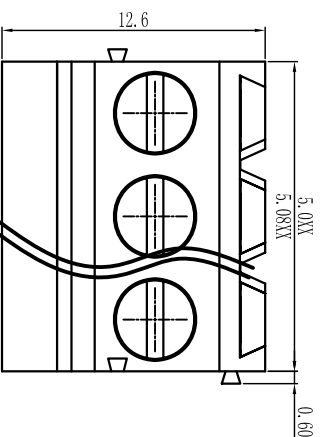

Cixi Dibo Electronics Co., LTD

产品规格书
product specification

电气性能/Electrical
参考标准/Standard: UL IEC
额定电压/Rated voltage: 300V 250V
额定电流/Rated current: 15A 18A
接触电阻/Contact resistance: 20mΩ
使用线径/Wire range: 30-12AWG 2.5mm²
耐电压/Withstanding voltage: AC2000V/1Min
绝缘电阻/Insulation resistance: 500MΩ/DC500V

机械性能/Mechanical
温度范围/Temp. Range: -40°C+105°C
扭矩/Torque: 0.4Nm(3.54lb`in)
剥线长度/Strip length: 6-7mm

尺寸/Dimensions
间距/Pitch: 5.0mm, 5.08mm
极数/Poles: 2P-24P

材质及电镀/Material
塑件/Housing: P166, UL94V-0
螺丝/Screws: M2.5, steel Zinc plated
方块/Cage: Brass, Ni plated
焊脚/Pin header: Brass, Snle plated