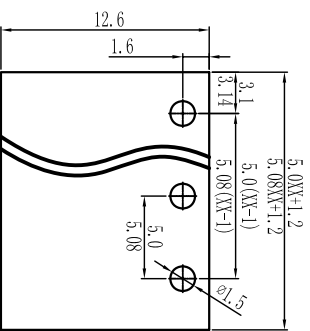

# Cixi Dibo Electronics Co., LTD

产品规格书  
product specification

variable range	6 to 6	over 6 to 10	over 10 to 18	over 18 to 30	over 30 to 50	over 50 to 80	over 80 to 120	over 120 to 160	over 160 to 200	over 200 to 250	over 250 to 250	all	5 to 5	over 5 to 30	over 30 to 120	over 120 to 120
	tolerance	±0.1	±0.14	±0.19	±0.25	±0.32	±0.43	±0.57	±0.72	±0.88	±1.05	±1.25	0.5	0.025	0.06	0.12

linear dimension (Tolerances Standard GB/T 14486-2008)

订购方式：  
HOW TO ORDER

电气性能/Electrical  
参考标准/Standard: UL IEC  
额定电压/Rated voltage: 300V 250V  
额定电流/Rated current: 15A 18A  
接触电阻/Contact resistance: 20mΩ  
使用线径/Wire range: 30-12AWG 2.5mm<sup>2</sup>  
耐电压/Withstanding voltage: AC2000V/1Min  
绝缘电阻/Insulation resistance: 500MΩ/DC500V

机械性能/Mechanical  
温度范围/Temp. Range: -40°C+105°C  
扭矩/Torque: 0.4Nm (3.54lb·in)  
剥线长度/Strip length: 6-7mm

尺寸/Dimensions  
间距/Pitch: 5.0mm, 5.08mm  
极数/Poles: 2P-24P  
材质及电镀/Material  
塑件/Housing: P166, UL94V-0  
螺丝/Screws: M2.5, steel Zinc plated  
方块/Cage: Brass, Ni plated  
焊脚/Pin header: Brass, Snle plated

单位/UNITS mm 尺寸/SIZE A4 比例/SCALE 比例

第一视角/THIRD ANGLE PROJECTION  
名称/NAME DB128H-5.0/5.08