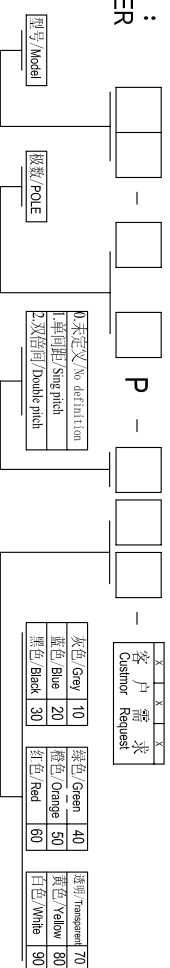

# Cixi Dibo Electronics Co., LTD

产品规格书  
product specification

variable range	6 to 6	over 6 to 10	over 10 to 18	over 18 to 30	over 30 to 50	over 50 to 80	over 80 to 120	over 120 to 160	over 160 to 200	over 200 to 250	over 250 to 250	all	5 to 5	over 5 to 30	over 30 to 120	over 120 to 120
	tolerance	±0.1	±0.14	±0.19	±0.25	±0.32	±0.43	±0.57	±0.72	±0.88	±1.05	±1.25	0.5	0.025	0.06	0.12

linear dimension (Tolerances Standard GB/T 14486-2008)

订购方式：  
HOW TO ORDER

电气性能/Electrical  
参考标准/Standard: UL IEC  
额定电压/Rated voltage: 300V 250V  
额定电流/Rated current: 15A 18A  
接触电阻/Contact resistance: 20mΩ  
使用线径/Wire range: 30-12AWG 2.5mm<sup>2</sup>  
耐电压/Withstanding voltage: AC2000V/1Min  
绝缘电阻/Insulation resistance: 500MΩ/DC500V

机械性能/Mechanical  
温度范围/Temp. Range: -40°C+105°C  
扭矩/Torque: 0.4Nm (3.54lb·in)  
剥线长度/Strip length: 6-7mm

尺寸/Dimensions  
间距/Pitch: 5.0mm, 5.08mm  
极数/Poles: 2P-24P  
材质及电镀/Material  
塑件/Housing: P166, UL94V-0  
螺丝/Screws: M2.5, steel Zinc plated  
方块/Cage: Brass, Ni plated  
焊脚/Pin header: Brass, Snle plated

单位/UNITS mm 尺寸/SIZE A4 比例/SCALE 比例

第一视角/THIRD ANGLE PROJECTION  
名称/NAME DB128H-5.0/5.08