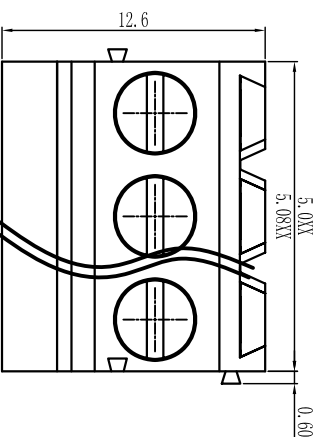

# Cixi Dibo Electronics Co., LTD

产品规格书  
product specification

variable range	6 to 6	over 6 to 10	over 10 to 18	over 18 to 30	over 30 to 50	over 50 to 80	over 80 to 120	over 120 to 160	over 160 to 200	over 200 to 250	over 250 to 250	all	5 to 5	over 5 to 30	over 30 to 120	over 120 to 120
	tolerance	±0.1	±0.14	±0.19	±0.25	±0.32	±0.43	±0.57	±0.72	±0.88	±1.05	±1.25	0.5	0.025	0.06	0.12

linear dimension (Tolerances Standard GB/T 14486-2008)

订购方式：  
HOW TO ORDER

电气性能/Electrical  
参考标准/Standard: UL IEC  
额定电压/Rated voltage: 300V 250V  
额定电流/Rated current: 15A 18A  
接触电阻/Contact resistance: 20mΩ  
使用线径/Wire range: 30-12AWG 2.5mm<sup>2</sup>  
耐电压/Withstanding voltage: AC2000V/1Min  
绝缘电阻/Insulation resistance: 500MΩ/DC500V

机械性能/Mechanical  
温度范围/Temp. Range: -40°C+105°C  
扭矩/Torque: 0.4Nm (3.54lb·in)  
剥线长度/Strip length: 6-7mm

尺寸/Dimensions  
间距/Pitch: 5.0mm, 5.08mm  
极数/Poles: 2P-24P  
材质及电镀/Material  
塑件/Housing: P166, UL94V-0  
螺丝/Screws: M2.5, steel Zinc plated  
方块/Cage: Brass, Ni plated  
焊脚/Pin header: Brass, Snle plated

单位/UNITS mm 尺寸/SIZE A4 比例/SCALE 比例

第一视角/THIRD ANGLE PROJECTION  
名称/NAME DB128H-5.0/5.08