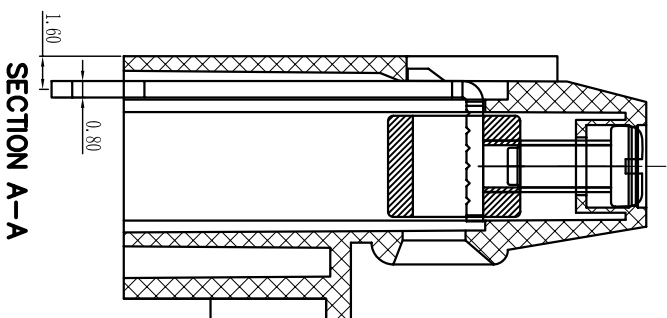

# Cixi Dibo Electronics Co., LTD

产品规格书  
product specification

variable range	6 to 6	over 6 to 10	over 10 to 18	over 18 to 30	over 30 to 50	over 50 to 80	over 80 to 120	over 120 to 160	over 160 to 200	over 200 to 250	over 250 to 250	all	5 to 5	over 5 to 30	over 30 to 120	over 120 to 120
	tolerance	±0.1	±0.14	±0.19	±0.25	±0.32	±0.43	±0.57	±0.72	±0.88	±1.05	±1.25	0.5	0.025	0.06	0.12

linear dimension (Tolerances Standard GB/T 14486-2008)

订购方式：  
HOW TO ORDER

电气性能/Electrical  
参考标准/Standard: UL IEC  
额定电压/Rated voltage: 300V 250V  
额定电流/Rated current: 15A 18A  
接触电阻/Contact resistance: 20mΩ  
使用线径/Wire range: 30-12AWG 2.5mm<sup>2</sup>  
耐电压/Withstanding voltage: AC2000V/1Min  
绝缘电阻/Insulation resistance: 500MΩ/DC500V

机械性能/Mechanical  
温度范围/Temp. Range: -40°C+105°C  
扭矩/Torque: 0.4Nm (3.54lb·in)  
剥线长度/Strip length: 6-7mm

尺寸/Dimensions  
间距/Pitch: 5.0mm, 5.08mm  
极数/Poles: 2P-24P  
材质及电镀/Material  
塑件/Housing: P166, UL94V-0  
螺丝/Screws: M2.5, steel Zinc plated  
方块/Cage: Brass, Ni plated  
焊脚/Pin header: Brass, Snle plated

单位/UNITS mm 尺寸/SIZE A4 比例/SCALE 比例

第一视角/THIRD ANGLE PROJECTION  
名称/NAME DB128H-5.0/5.08