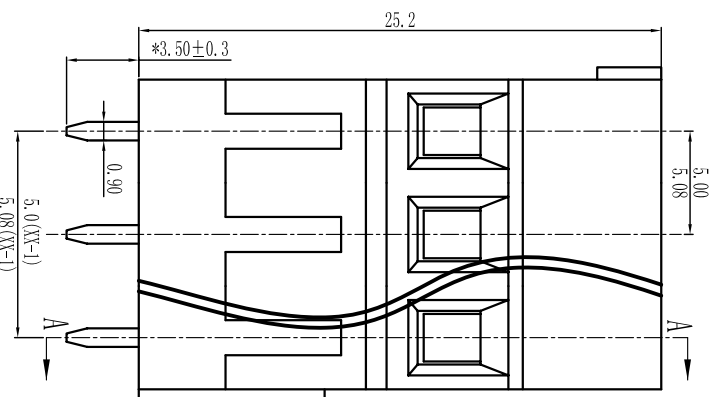

# Cixi Dibo Electronics Co., LTD

产品规格书  
product specification

variable range	6 to 6	over 6 to 10	over 10 to 18	over 18 to 30	over 30 to 50	over 50 to 80	over 80 to 120	over 120 to 160	over 160 to 200	over 200 to 250	over 250 to 250	all	5 to 5	over 5 to 30	over 30 to 120	over 120 to 120
	tolerance	±0.1	±0.14	±0.19	±0.25	±0.32	±0.43	±0.57	±0.72	±0.88	±1.05	±1.25	0.5	0.025	0.06	0.12

linear dimension (Tolerances Standard GB/T 14486-2008)

订购方式：  
HOW TO ORDER

电气性能/Electrical  
参考标准/Standard: UL IEC  
额定电压/Rated voltage: 300V 250V  
额定电流/Rated current: 15A 18A  
接触电阻/Contact resistance: 20mΩ  
使用线径/Wire range: 30-12AWG 2.5mm<sup>2</sup>  
耐电压/Withstanding voltage: AC2000V/1Min  
绝缘电阻/Insulation resistance: 500MΩ/DC500V

机械性能/Mechanical  
温度范围/Temp. Range: -40°C+105°C  
扭矩/Torque: 0.4Nm (3.54lb·in)  
剥线长度/Strip length: 6-7mm

尺寸/Dimensions  
间距/Pitch: 5.0mm, 5.08mm  
极数/Poles: 2P-24P  
材质及电镀/Material  
塑件/Housing: P166, UL94V-0  
螺丝/Screws: M2.5, steel Zinc plated  
方块/Cage: Brass, Ni plated  
焊脚/Pin header: Brass, Snle plated

单位/UNITS mm 尺寸/SIZE A4 比例/SCALE 比例

第一视角/THIRD ANGLE PROJECTION  
名称/NAME DB128H-5.0/5.08