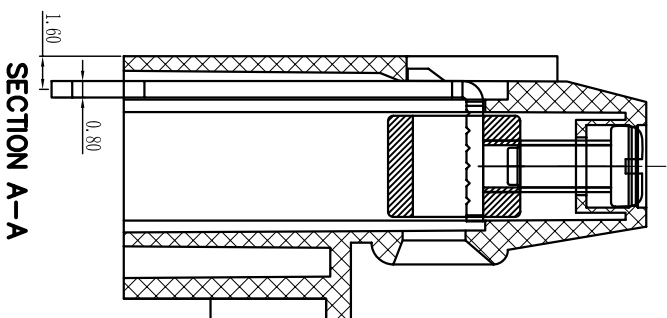

Cixi Dibo Electronics Co., LTD

产品规格书
product specification

电气性能/Electrical
 参考标准/Standard: UL IEC
 额定电压/Rated voltage: 300V 250V
 额定电流/Rated current: 15A 18A
 接触电阻/Contact resistance: 20_{mΩ}
 使用线径/Wire range: 30-12AWG 2.5mm²
 耐电压/Withstanding voltage: AC2000V/1Min
 绝缘电阻/Insulation resistance: 500MΩ/DC500V

机械性能/Mechanical
 温度范围/Temp. Range: -40°C+105°C
 扭矩/Torque: 0.4Nm(3.54lb`in)
 剥线长度/Strip length: 6-7mm

尺寸/Dimensions
 间距/Pitch: 5.0mm, 5.08mm
 极数/Poles: 2P-24P

材料及电镀/Material
 塑件/Housing: P166, UL94V-0
 螺丝/Screws: M2.5, steel Zinc plated
 方块/Cage: Brass, Ni plated
 焊脚/Pin header: Brass, Snle plated

单位/UNITS	mm	尺寸/SIZE	A4	比例/SCALE	比例
Cixi Dibo Electronics Co., LTD					
名称/NAME	DB128H-5.0/5.08				

第一视角/THIRD ANGLE PROJECTION

X-ON Electronics

Largest Supplier of Electrical and Electronic Components

Click to view similar products for [Fixed Terminal Blocks](#) category: