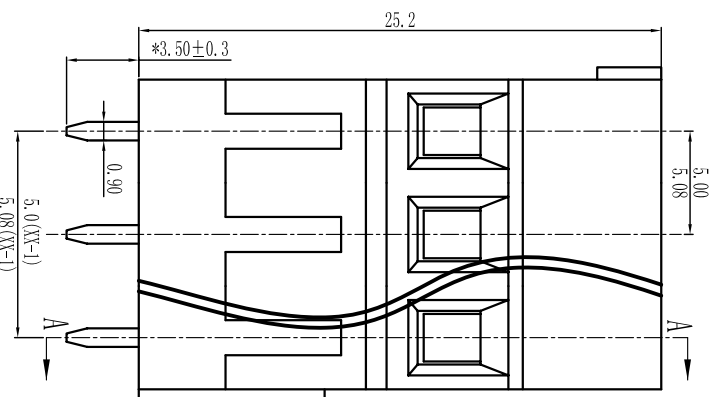

Cixi Dibo Electronics Co., LTD

产品规格书
product specification

电气性能/Electrical
 参考标准/Standard: UL IEC
 额定电压/Rated voltage: 300V 250V
 额定电流/Rated current: 15A 18A
 接触电阻/Contact resistance: 20_{mΩ}
 使用线径/Wire range: 30-12AWG 2.5mm²
 耐电压/Withstanding voltage: AC2000V/1Min
 绝缘电阻/Insulation resistance: 500MΩ/DC500V

机械性能/Mechanical
 温度范围/Temp. Range: -40°C+105°C
 扭矩/Torque: 0.4Nm(3.54lb`in)
 剥线长度/Strip length: 6-7mm

尺寸/Dimensions
 间距/Pitch: 5.0mm, 5.08mm
 极数/Poles: 2P-24P

材料及电镀/Material
 塑件/Housing: P166, UL94V-0
 螺丝/Screws: M2.5, steel Zinc plated
 方块/Cage: Brass, Ni plated
 焊脚/Pin header: Brass, Snle plated

单位/UNITS	mm	尺寸/SIZE	A4	比例/SCALE	比例
Cixi Dibo Electronics Co., LTD					
名称/NAME	DB128H-5.0/5.08				

第一视角/THIRD ANGLE PROJECTION

X-ON Electronics

Largest Supplier of Electrical and Electronic Components

Click to view similar products for [Fixed Terminal Blocks](#) category: