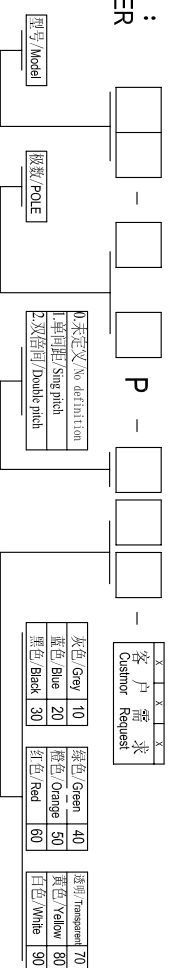

Cixi Dibo Electronics Co., LTD

产品规格书
product specification

电气性能/Electrical
 参考标准/Standard: UL IEC
 额定电压/Rated voltage: 300V 250V
 额定电流/Rated current: 15A 18A
 接触电阻/Contact resistance: 20_{mΩ}
 使用线径/Wire range: 30-12AWG 2.5mm²
 耐电压/Withstanding voltage: AC2000V/1Min
 绝缘电阻/Insulation resistance: 500MΩ/DC500V

机械性能/Mechanical
 温度范围/Temp. Range: -40°C+105°C
 扭矩/Torque: 0.4Nm(3.54lb`in)
 剥线长度/Strip length: 6-7mm

尺寸/Dimensions
 间距/Pitch: 5.0mm, 5.08mm
 极数/Poles: 2P-24P

材料及电镀/Material
 塑件/Housing: P166, UL94V-0
 螺丝/Screws: M2.5, steel Zinc plated
 方块/Cage: Brass, Ni plated
 焊脚/Pin header: Brass, Snle plated

订购方式: HOW TO ORDER

variable range	6 to 6	over 6 to 10	over 10 to 18	over 18 to 30	over 30 to 50	over 50 to 80	over 80 to 120	over 120 to 160	over 160 to 200	over 200 to 250	over 250 to 250	all	5 to 5	over 5 to 30	over 30 to 120	over 120 to 120
	tolerance	±0.1	±0.14	±0.19	±0.25	±0.32	±0.43	±0.57	±0.72	±0.88	±1.05	±1.25	0.5	0.025	0.06	0.12

单位/UNITS	mm	尺寸/SIZE	A4	比例/SCALE	比例
Cixi Dibo Electronics Co., LTD					
名称/NAME	DB128H-5.0/5.08				

第一视角/THIRD ANGLE PROJECTION

X-ON Electronics

Largest Supplier of Electrical and Electronic Components

Click to view similar products for [Fixed Terminal Blocks](#) category: