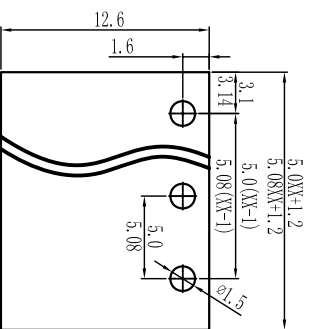

Cixi Dibo Electronics Co., LTD

产品规格书
product specification

电气性能/Electrical
 参考标准/Standard: UL IEC
 额定电压/Rated voltage: 300V 250V
 额定电流/Rated current: 15A 18A
 接触电阻/Contact resistance: 20_{mΩ}
 使用线径/Wire range: 30-12AWG 2.5mm²
 耐电压/Withstanding voltage: AC2000V/1Min
 绝缘电阻/Insulation resistance: 500MΩ/DC500V

机械性能/Mechanical
 温度范围/Temp. Range: -40°C+105°C
 扭矩/Torque: 0.4Nm(3.54lb`in)
 剥线长度/Strip length: 6-7mm

尺寸/Dimensions
 间距/Pitch: 5.0mm, 5.08mm
 极数/Poles: 2P-24P

材料及电镀/Material
 塑件/Housing: P166, UL94V-0
 螺丝/Screws: M2.5, steel Zinc plated
 方块/Cage: Brass, Ni plated
 焊脚/Pin header: Brass, Snle plated

订购方式: HOW TO ORDER

variable range	6 to 6	over 6 to 10	over 10 to 18	over 18 to 30	over 30 to 50	over 50 to 80	over 80 to 120	over 120 to 160	over 160 to 200	over 200 to 250	over 250 to 250	all	5 to 5	over 5 to 30	over 30 to 120	over 120 to 120
	tolerance	±0.1	±0.14	±0.19	±0.25	±0.32	±0.43	±0.57	±0.72	±0.88	±1.05	±1.25	0.5	0.025	0.06	0.12

单位/UNITS	mm	尺寸/SIZE	A4	比例/SCALE	比例
Cixi Dibo Electronics Co., LTD					
名称/NAME	DB128H-5.0/5.08				

第一视角/THIRD ANGLE PROJECTION

X-ON Electronics

Largest Supplier of Electrical and Electronic Components

Click to view similar products for [Fixed Terminal Blocks](#) category: