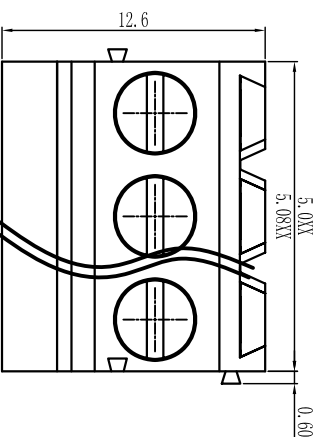

Cixi Dibo Electronics Co., LTD

产品规格书
product specification

电气性能/Electrical
参考标准/Standard: UL IEC
额定电压/Rated voltage: 300V 250V
额定电流/Rated current: 15A 18A
接触电阻/Contact resistance: 20_{mΩ}
使用线径/Wire range: 30-12AWG 2.5mm²
耐电压/Withstanding voltage: AC2000V/1Min
绝缘电阻/Insulation resistance: 500MΩ/DC500V

机械性能/Mechanical
温度范围/Temp. Range: -40°C+105°C
扭矩/Torque: 0.4Nm(3.54lb`in)
剥线长度/Strip length: 6-7mm

尺寸/Dimensions
间距/Pitch: 5.0mm, 5.08mm
极数/Poles: 2P-24P

材料及电镀/Material
塑件/Housing: P166, UL94V-0
螺丝/Screws: M2.5, steel Zinc plated
方块/Cage: Brass, Ni plated
焊脚/Pin header: Brass, Snle plated