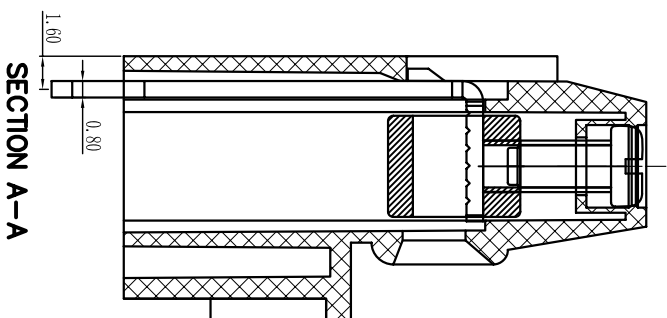

Cixi Dibo Electronics Co., LTD

产品规格书
product specification

电气性能/Electrical
 参考标准/Standard: UL IEC
 额定电压/Rated voltage: 300V 250V
 额定电流/Rated current: 15A 18A
 接触电阻/Contact resistance: 20_{mΩ}
 使用线径/Wire range: 30-12AWG 2.5mm²
 耐电压/Withstanding voltage: AC2000V/1Min
 绝缘电阻/Insulation resistance: 500MΩ/DC500V

机械性能/Mechanical
 温度范围/Temp. Range: -40°C+105°C
 扭矩/Torque: 0.4Nm(3.54lb`in)
 剥线长度/Strip length: 6-7mm

尺寸/Dimensions
 间距/Pitch: 5.0mm, 5.08mm
 极数/Poles: 2P-24P

材质及电镀/Material
 塑件/Housing: P166, UL94V-0
 螺丝/Screws: M2.5, steel Zinc plated
 方块/Cage: Brass, Ni plated
 焊脚/Pin header: Brass, Snle plated

单位/UNITS: mm 尺寸/SIZE: A4 比例/SCALE: 比例

Cixi Dibo Electronics Co., LTD

名称/NAME: DB128H-5.0/5.08

第一视角/THIRD ANGLE PROJECTION

X-ON Electronics

Largest Supplier of Electrical and Electronic Components

Click to view similar products for [Fixed Terminal Blocks](#) category: