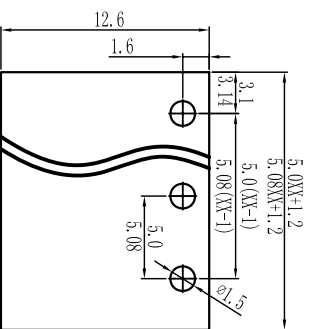

Cixi Dibo Electronics Co., LTD

产品规格书
product specification

电气性能/Electrical
 参考标准/Standard: UL IEC
 额定电压/Rated voltage: 300V 250V
 额定电流/Rated current: 15A 18A
 接触电阻/Contact resistance: 20_{mΩ}
 使用线径/Wire range: 30-12AWG 2.5mm²
 耐电压/Withstanding voltage: AC2000V/1Min
 绝缘电阻/Insulation resistance: 500MΩ/DC500V

机械性能/Mechanical
 温度范围/Temp. Range: -40°C+105°C
 扭矩/Torque: 0.4Nm(3.54lb`in)
 剥线长度/Strip length: 6-7mm

尺寸/Dimensions
 间距/Pitch: 5.0mm, 5.08mm
 极数/Poles: 2P-24P

材质及电镀/Material
 塑件/Housing: P166, UL94V-0
 螺丝/Screws: M2.5, steel Zinc plated
 方块/Cage: Brass, Ni plated
 焊脚/Pin header: Brass, Snle plated

订购方式: HOW TO ORDER

variable range	6 to 6	over 6 to 10	over 10 to 18	over 18 to 30	over 30 to 50	over 50 to 80	over 80 to 120	over 120 to 160	over 160 to 200	over 200 to 250	over 250 to 500	all	5 to 5	over 5 to 30	over 30 to 120	over 120 to 500
	tolerance	±0.1	±0.14	±0.19	±0.25	±0.32	±0.43	±0.57	±0.72	±0.88	±1.05	±1.25	0.5	0.025	0.06	0.12

单位/UNITS: mm 尺寸/SIZE: A4 比例/SCALE: 比例

Cixi Dibo Electronics Co., LTD

名称/NAME: DB128H-5.0/5.08

第一视角/THIRD ANGLE PROJECTION

X-ON Electronics

Largest Supplier of Electrical and Electronic Components

Click to view similar products for [Fixed Terminal Blocks](#) category: