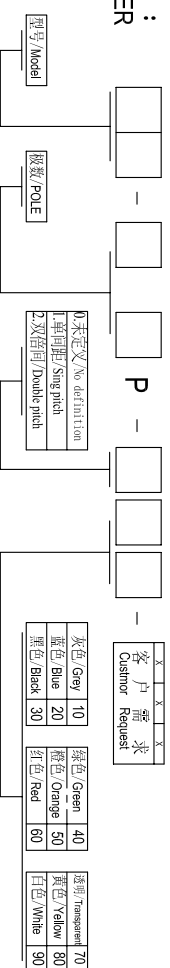

Cixi Dibo Electronics Co., LTD

产品规格书
product specification

电气性能/Electrical
 参考标准/Standard: UL IEC
 额定电压/Rated voltage: 300V 250V
 额定电流/Rated current: 15A 18A
 接触电阻/Contact resistance: 20_{mΩ}
 使用线径/Wire range: 30-12AWG 2.5mm²
 耐电压/Withstanding voltage: AC2000V/1Min
 绝缘电阻/Insulation resistance: 500MΩ/DC500V

机械性能/Mechanical
 温度范围/Temp. Range: -40°C+105°C
 扭矩/Torque: 0.4Nm(3.54lb`in)
 剥线长度/Strip length: 6-7mm

尺寸/Dimensions
 间距/Pitch: 5.0mm, 5.08mm
 极数/Poles: 2P-24P

材质及电镀/Material
 塑件/Housing: P166, UL94V-0
 螺丝/Screws: M2.5, steel Zinc plated
 方块/Cage: Brass, Ni plated
 焊脚/Pin header: Brass, Snle plated

订购方式: HOW TO ORDER

variable range	6 to 6	over 6 to 10	over 10 to 18	over 18 to 30	over 30 to 50	over 50 to 80	over 80 to 120	over 120 to 160	over 160 to 200	over 200 to 250	over 250 to 500	all	5 to 5	over 5 to 30	over 30 to 120	over 120 to 500
	tolerance	±0.1	±0.14	±0.19	±0.25	±0.32	±0.43	±0.57	±0.72	±0.88	±1.05	±1.25	0.5	0.025	0.06	0.12

单位/UNITS: mm 尺寸/SIZE: A4 比例/SCALE: 比例

Cixi Dibo Electronics Co., LTD

名称/NAME: DB128H-5.0/5.08

第一视角/THIRD ANGLE PROJECTION

X-ON Electronics

Largest Supplier of Electrical and Electronic Components

Click to view similar products for [Fixed Terminal Blocks](#) category: