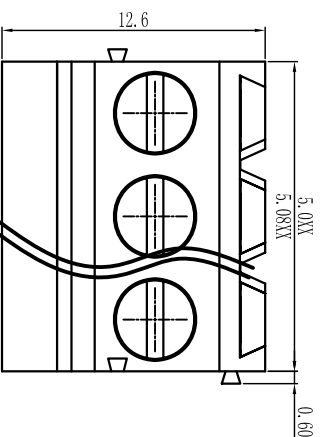

Cixi Dibo Electronics Co., LTD

产品规格书
product specification

电气性能/Electrical
参考标准/Standard: UL IEC
额定电压/Rated voltage: 300V 250V
额定电流/Rated current: 15A 18A
接触电阻/Contact resistance: 20_{mΩ}
使用线径/Wire range: 30-12AWG 2.5mm²
耐电压/Withstanding voltage: AC2000V/1Min
绝缘电阻/Insulation resistance: 500MΩ/DC500V

机械性能/Mechanical
温度范围/Temp. Range: -40°C+105°C
扭矩/Torque: 0.4Nm(3.54lb`in)
剥线长度/Strip length: 6-7mm

尺寸/Dimensions
间距/Pitch: 5.0mm, 5.08mm
极数/Poles: 2P-24P

材质及电镀/Material
塑件/Housing: P166, UL94V-0
螺丝/Screws: M2.5, steel Zinc plated
方块/Cage: Brass, Ni plated
焊脚/Pin header: Brass, Snle plated