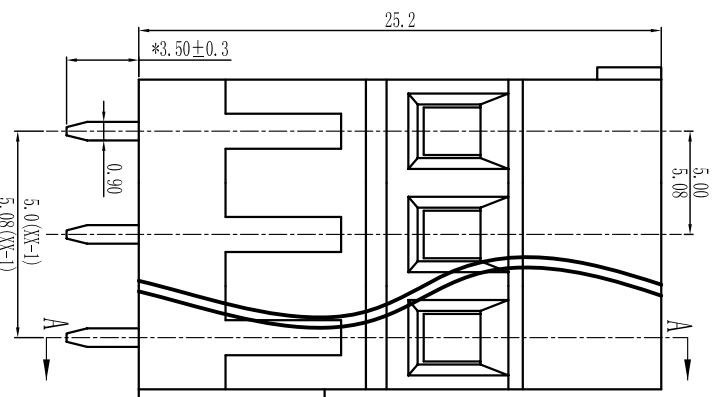

Cixi Dibo Electronics Co., LTD

产品规格书
product specification

电气性能/Electrical
 参考标准/Standard: UL IEC
 额定电压/Rated voltage: 300V 250V
 额定电流/Rated current: 15A 18A
 接触电阻/Contact resistance: 20_{mΩ}
 使用线径/Wire range: 30-12AWG 2.5mm²
 耐电压/Withstanding voltage: AC2000V/1Min
 绝缘电阻/Insulation resistance: 500MΩ/DC500V

机械性能/Mechanical
 温度范围/Temp. Range: -40°C+105°C
 扭矩/Torque: 0.4Nm(3.54lb`in)
 剥线长度/Strip length: 6-7mm

尺寸/Dimensions
 间距/Pitch: 5.0mm, 5.08mm
 极数/Poles: 2P-24P

材质及电镀/Material
 塑件/Housing: P166, UL94V-0
 螺丝/Screws: M2.5, steel Zinc plated
 方块/Cage: Brass, Ni plated
 焊脚/Pin header: Brass, Snle plated

单位/UNITS: mm 尺寸/SIZE: A4 比例/SCALE: 比例

Cixi Dibo Electronics Co., LTD

名称/NAME: DB128H-5.0/5.08

第一视角/THIRD ANGLE PROJECTION

X-ON Electronics

Largest Supplier of Electrical and Electronic Components

Click to view similar products for [Fixed Terminal Blocks](#) category: