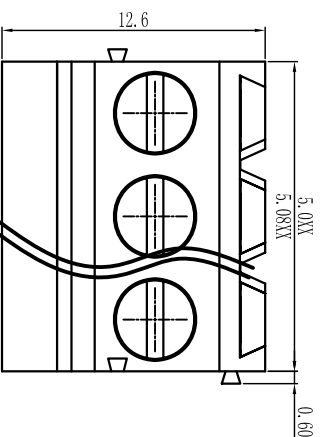

Cixi Dibo Electronics Co., LTD

产品规格书
product specification

variable range	6 to 6	over 6 to 10	over 10 to 18	over 18 to 30	over 30 to 50	over 50 to 80	over 80 to 120	over 120 to 160	over 160 to 200	over 200 to 250	over 250 to 250	all	5 to 5	over 5 to 30	over 30 to 120	over 120 to 120
	tolerance	±0.1	±0.14	±0.19	±0.25	±0.32	±0.43	±0.57	±0.72	±0.88	±1.05	±1.25	0.5	0.025	0.06	0.12

linear dimension (Tolerances Standard GB/T 14486-2008)

订购方式：
HOW TO ORDER

电气性能/Electrical
参考标准/Standard: UL IEC
额定电压/Rated voltage: 300V 250V
额定电流/Rated current: 15A 18A
接触电阻/Contact resistance: 20mΩ
使用线径/Wire range: 30-12AWG 2.5mm²
耐电压/Withstanding voltage: AC2000V/1Min
绝缘电阻/Insulation resistance: 500MΩ/DC500V

机械性能/Mechanical
温度范围/Temp. Range: -40°C+105°C
扭矩/Torque: 0.4Nm (3.54lb·in)
剥线长度/Strip length: 6-7mm

尺寸/Dimensions
间距/Pitch: 5.0mm, 5.08mm
极数/Poles: 2P-24P

材料及电镀/Material
塑件/Housing: P166, UL94V-0
螺丝/Screws: M2.5, steel Zinc plated
方块/Cage: Brass, Ni plated
焊脚/Pin header: Brass, Snle plated

单位/UNITS mm 尺寸/SIZE A4 比例/SCALE 比例

Cixi Dibo Electronics Co., LTD

名称/NAME DB128H-5.0/5.08

X-ON Electronics

Largest Supplier of Electrical and Electronic Components

Click to view similar products for [Fixed Terminal Blocks](#) category: