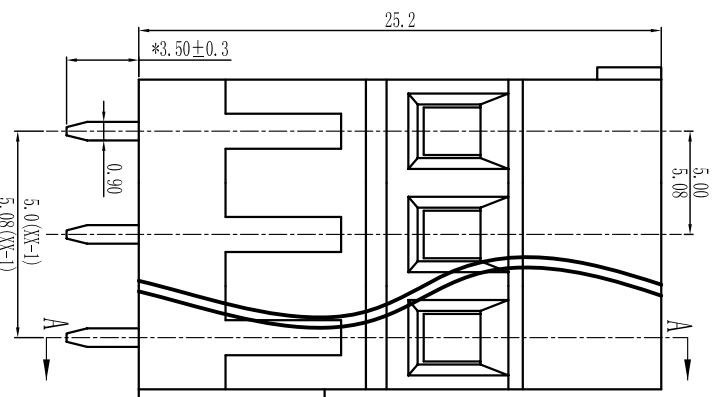

Cixi Dibo Electronics Co., LTD

产品规格书
product specification

variable range	6 to 6	over 6 to 10	over 10 to 18	over 18 to 30	over 30 to 50	over 50 to 80	over 80 to 120	over 120 to 160	over 160 to 200	over 200 to 250	over 250 to 250	all	5 to 5	over 5 to 30	over 30 to 120	over 120 to 120
	tolerance	±0.1	±0.14	±0.19	±0.25	±0.32	±0.43	±0.57	±0.72	±0.88	±1.05	±1.25	0.5	0.025	0.06	0.12

linear dimension (Tolerances Standard GB/T 14486-2008)

订购方式：
HOW TO ORDER

电气性能/Electrical
参考标准/Standard: UL IEC
额定电压/Rated voltage: 300V 250V
额定电流/Rated current: 15A 18A
接触电阻/Contact resistance: 20mΩ
使用线径/Wire range: 30-12AWG 2.5mm²
耐电压/Withstanding voltage: AC2000V/1Min
绝缘电阻/Insulation resistance: 500MΩ/DC500V

机械性能/Mechanical
温度范围/Temp. Range: -40°C+105°C
扭矩/Torque: 0.4Nm (3.54lb·in)
剥线长度/Strip length: 6-7mm

尺寸/Dimensions
间距/Pitch: 5.0mm, 5.08mm
极数/Poles: 2P-24P

材料及电镀/Material
塑件/Housing: P166, UL94V-0
螺丝/Screws: M2.5, steel Zinc plated
方块/Cage: Brass, Ni plated
焊脚/Pin header: Brass, Snle plated

单位/UNITS mm 尺寸/SIZE A4 比例/SCALE 比例

Cixi Dibo Electronics Co., LTD

名称/NAME DB128H-5.0/5.08

X-ON Electronics

Largest Supplier of Electrical and Electronic Components

Click to view similar products for [Fixed Terminal Blocks](#) category: