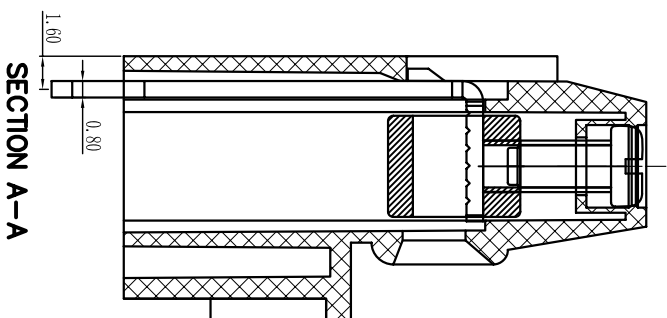

Cixi Dibo Electronics Co., LTD

产品规格书
product specification

variable range	6 to 6	over 6 to 10	over 10 to 18	over 18 to 30	over 30 to 50	over 50 to 80	over 80 to 120	over 120 to 160	over 160 to 200	over 200 to 250	over 250 to 250	all	5 to 5	over 5 to 30	over 30 to 120	over 120 to 120
	tolerance	±0.1	±0.14	±0.19	±0.25	±0.32	±0.43	±0.57	±0.72	±0.88	±1.05	±1.25	0.5	0.025	0.06	0.12

linear dimension (Tolerances Standard GB/T 14486-2008)

订购方式：
HOW TO ORDER

电气性能/Electrical
参考标准/Standard: UL IEC
额定电压/Rated voltage: 300V 250V
额定电流/Rated current: 15A 18A
接触电阻/Contact resistance: 20mΩ
使用线径/Wire range: 30-12AWG 2.5mm²
耐电压/Withstanding voltage: AC2000V/1Min
绝缘电阻/Insulation resistance: 500MΩ/DC500V

机械性能/Mechanical
温度范围/Temp. Range: -40°C+105°C
扭矩/Torque: 0.4Nm (3.54lb·in)
剥线长度/Strip length: 6-7mm

尺寸/Dimensions
间距/Pitch: 5.0mm, 5.08mm
极数/Poles: 2P-24P

材料及电镀/Material
塑件/Housing: P166, UL94V-0
螺丝/Screws: M2.5, steel Zinc plated
方块/Cage: Brass, Ni plated
焊脚/Pin header: Brass, Snle plated

单位/UNITS mm 尺寸/SIZE A4 比例/SCALE 比例

Cixi Dibo Electronics Co., LTD

名称/NAME DB128H-5.0/5.08

X-ON Electronics

Largest Supplier of Electrical and Electronic Components

Click to view similar products for [Fixed Terminal Blocks](#) category: