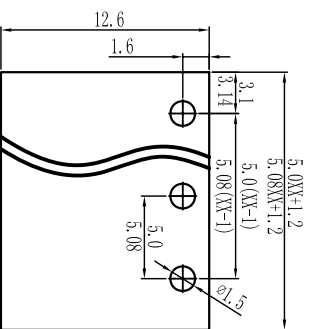

Cixi Dibo Electronics Co., LTD

产品规格书
product specification

variable range	6 to 6	over 6 to 10	over 10 to 18	over 18 to 30	over 30 to 50	over 50 to 80	over 80 to 120	over 120 to 160	over 160 to 200	over 200 to 250	over 250 to 250	all	5 to 5	over 5 to 30	over 30 to 120	over 120 to 120
	tolerance	±0.1	±0.14	±0.19	±0.25	±0.32	±0.43	±0.57	±0.72	±0.88	±1.05	±1.25	0.5	0.025	0.06	0.12

linear dimension (Tolerances Standard GB/T 14486-2008)

订购方式：
HOW TO ORDER

电气性能/Electrical
参考标准/Standard: UL IEC
额定电压/Rated voltage: 300V 250V
额定电流/Rated current: 15A 18A
接触电阻/Contact resistance: 20mΩ
使用线径/Wire range: 30-12AWG 2.5mm²
耐电压/Withstanding voltage: AC2000V/1Min
绝缘电阻/Insulation resistance: 500MΩ/DC500V

机械性能/Mechanical
温度范围/Temp. Range: -40°C+105°C
扭矩/Torque: 0.4Nm (3.54lb·in)
剥线长度/Strip length: 6-7mm

尺寸/Dimensions
间距/Pitch: 5.0mm, 5.08mm
极数/Poles: 2P-24P

材料及电镀/Material
塑件/Housing: P166, UL94V-0
螺丝/Screws: M2.5, steel Zinc plated
方块/Cage: Brass, Ni plated
焊脚/Pin header: Brass, Snle plated

单位/UNITS mm 尺寸/SIZE A4 比例/SCALE 比例

Cixi Dibo Electronics Co., LTD

名称/NAME DB128H-5.0/5.08

X-ON Electronics

Largest Supplier of Electrical and Electronic Components

Click to view similar products for [Fixed Terminal Blocks](#) category: