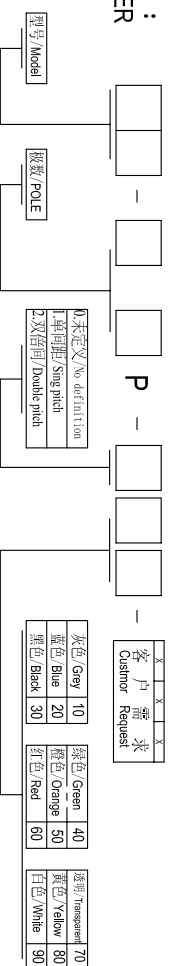

Cixi Dibo Electronics Co., LTD

产品规格书
product specification

variable range	6 to 6	over 6 to 10	over 10 to 18	over 18 to 30	over 30 to 50	over 50 to 80	over 80 to 120	over 120 to 160	over 160 to 200	over 200 to 250	over 250 to 250	all	5 to 5	over 5 to 30	over 30 to 120	over 120 to 120
	tolerance	±0.1	±0.14	±0.19	±0.25	±0.32	±0.43	±0.57	±0.72	±0.88	±1.05	±1.25	0.5	0.025	0.06	0.12

linear dimension (Tolerances Standard GB/T 14486-2008)

订购方式：
HOW TO ORDER

电气性能/Electrical
参考标准/Standard: UL IEC
额定电压/Rated voltage: 300V 250V
额定电流/Rated current: 15A 18A
接触电阻/Contact resistance: 20mΩ
使用线径/Wire range: 30-12AWG 2.5mm²
耐电压/Withstanding voltage: AC2000V/1Min
绝缘电阻/Insulation resistance: 500MΩ/DC500V

机械性能/Mechanical
温度范围/Temp. Range: -40°C+105°C
扭矩/Torque: 0.4Nm (3.54lb·in)
剥线长度/Strip length: 6-7mm

尺寸/Dimensions
间距/Pitch: 5.0mm, 5.08mm
极数/Poles: 2P-24P

材料及电镀/Material
塑件/Housing: P166, UL94V-0
螺丝/Screws: M2.5, steel Zinc plated
方块/Cage: Brass, Ni plated
焊脚/Pin header: Brass, Snle plated

单位/UNITS mm 尺寸/SIZE A4 比例/SCALE 比例

Cixi Dibo Electronics Co., LTD

名称/NAME DB128H-5.0/5.08

X-ON Electronics

Largest Supplier of Electrical and Electronic Components

Click to view similar products for [Fixed Terminal Blocks](#) category: