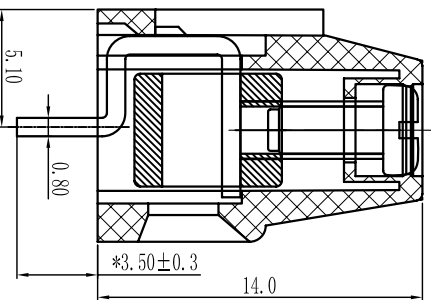

DORABO®

Cixi Dibo Electronics Co., LTD

产品规格书
product specification

P.C.B. LAYOUT

SECTION A-A

订购方式：
HOW TO ORDER

linear dimension (Tolerances Standard GB/T 14486-2008)

	≡	—	□	∥	⊥											
variable range	6 to 6	over 6 to 10	over 10 to 18	over 18 to 30	over 30 to 50	over 50 to 80	over 80 to 120	over 120 to 160	over 160 to 200	over 200 to 250	all to 5	over 5 to 30	over 30 to 120	over 120 to 120		
tolerance	±0.1	±0.14	±0.19	±0.25	±0.32	±0.43	±0.57	±0.72	±0.88	±1.05	±1.25	0.5	0.025	0.06	0.12	0.4

电气性能/Electrical

参考标准/Standard: UL IEC
 额定电压/Rated voltage: 300V 250V
 额定电流/Rated current: 15A 18A
 接触电阻/Contact resistance: 20mΩ
 使用线径/Wire range: 30-12AWG 2.5mm²
 耐电压/Withstanding voltage: AC2000V/1Min
 绝缘电阻/Insulation resistance: 500MΩ/DC500V

机械性能/Mechanical

温度范围/Temp Range: -40°C+105°C
 扭矩/Torque: 0.4Nm(3.54lb·in)
 剥线长度/Strip length: 6-7mm

尺寸/Dimensions

间距/Pitch: 5.0mm, 5.08mm
 极数/Poles: 2P-24P
材质及电镀/Material
 塑件/Housing: PA66 UL94V-0
 螺丝/Screws: M2.5, steel Zinc plated
 方块/Cage: Brass, Ni plated
 焊脚/Pin header: Brass, Snle plated

单位/UNITS mm 尺寸/SIZE A4 比例/SCALE 比例

名称/NAME DB128L-5-0/5.08

第一视角/THIRD ANGLE PROJECTION

Cixi Dibo Electronics Co., LTD

X-ON Electronics

Largest Supplier of Electrical and Electronic Components

Click to view similar products for [Fixed Terminal Blocks](#) category: