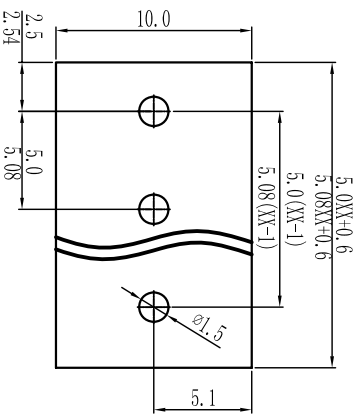

DORABO®

Cixi Dibo Electronics Co., LTD

产品规格书
product specification

P.C.B. LAYOUT

SECTION A-A

订购方式：
HOW TO ORDER

linear dimension (Tolerances Standard GB/T 14486-2008)

	≡	—	□	∥	⊥											
variable range	6 to 6	over 6 to 10	over 10 to 18	over 18 to 30	over 30 to 50	over 50 to 80	over 80 to 120	over 120 to 160	over 160 to 200	over 200 to 250	all to 5	over 5 to 30	over 30 to 120	over 120 to 120		
tolerance	±0.1	±0.14	±0.19	±0.25	±0.32	±0.43	±0.57	±0.72	±0.88	±1.05	±1.25	0.5	0.025	0.06	0.12	0.4

电气性能/Electrical

参考标准/Standard: UL IEC
 额定电压/Rated voltage: 300V 250V
 额定电流/Rated current: 15A 18A
 接触电阻/Contact resistance: 20mΩ
 使用线径/Wire range: 30-12AWG 2.5mm²
 耐电压/Withstanding voltage: AC2000V/1Min
 绝缘电阻/Insulation resistance: 500MΩ/DC500V

机械性能/Mechanical

温度范围/Temp Range: -40°C+105°C
 扭矩/Torque: 0.4Nm(3.54lb·in)
 剥线长度/Strip length: 6-7mm

尺寸/Dimensions

间距/Pitch: 5.0mm, 5.08mm
 极数/Poles: 2P-24P
材质及电镀/Material
 塑件/Housing: PA66 UL94V-0
 螺丝/Screws: M2.5, steel Zinc plated
 方块/Cage: Brass, Ni plated
 焊脚/Pin header: Brass, Snle plated

单位/UNITS mm 尺寸/SIZE A4 比例/SCALE 比例

名称/NAME DB128L-5-0/5.08

第一视角/THIRD ANGLE PROJECTION

Cixi Dibo Electronics Co., LTD

X-ON Electronics

Largest Supplier of Electrical and Electronic Components

Click to view similar products for [Fixed Terminal Blocks](#) category: