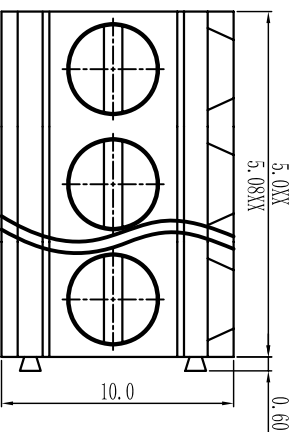

DORABO®

Cixi Dibo Electronics Co., LTD

产品规格书
product specification

P.C.B. LAYOUT

SECTION A-A

订购方式：
HOW TO ORDER

linear dimension (Tolerances Standard GB/T 14486-2008)

	≡	—	□	∥	⊥											
variable range	6 to 6	over 6 to 10	over 10 to 18	over 18 to 30	over 30 to 50	over 50 to 80	over 80 to 120	over 120 to 160	over 160 to 200	over 200 to 250	all to 5	over 5 to 30	over 30 to 120	over 120 to 120		
tolerance	±0.1	±0.14	±0.19	±0.25	±0.32	±0.43	±0.57	±0.72	±0.88	±1.05	±1.25	0.5	0.025	0.06	0.12	0.4

电气性能/Electrical

参考标准/Standard: UL IEC
 额定电压/Rated voltage: 300V 250V
 额定电流/Rated current: 15A 18A
 接触电阻/Contact resistance: 20mΩ
 使用线径/Wire range: 30-12AWG 2.5mm²
 耐电压/Withstanding voltage: AC2000V/1Min
 绝缘电阻/Insulation resistance: 500MΩ/DC500V

机械性能/Mechanical

温度范围/Temp Range: -40°C+105°C
 扭矩/Torque: 0.4Nm(3.54lb·in)
 剥线长度/Strip length: 6-7mm

尺寸/Dimensions

间距/Pitch: 5.0mm, 5.08mm
 极数/Poles: 2P-24P
材质及电镀/Material
 塑件/Housing: PA66 UL94V-0
 螺丝/Screws: M2.5, steel Zinc plated
 方块/Cage: Brass, Ni plated
 焊脚/Pin header: Brass, Snle plated

单位/UNITS mm 尺寸/SIZE A4 比例/SCALE 比例

名称/NAME DB128L-5-0/5.08

第一视角/THIRD ANGLE PROJECTION

Cixi Dibo Electronics Co., LTD

X-ON Electronics

Largest Supplier of Electrical and Electronic Components

Click to view similar products for [Fixed Terminal Blocks](#) category: