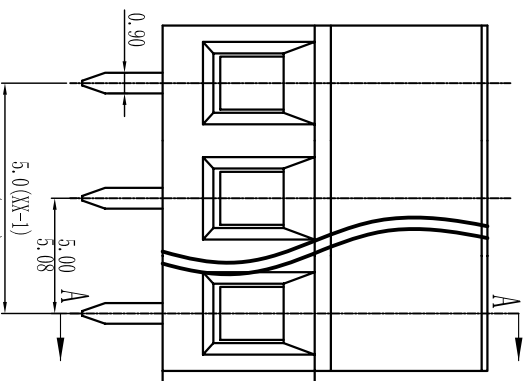

DORABO®

Cixi Dibo Electronics Co., LTD

产品规格书
product specification

P.C.B. LAYOUT

SECTION A-A

订购方式：
HOW TO ORDER

linear dimension (Tolerances Standard GB/T 14486-2008)

	≡	—	□	∥	⊥											
variable range	6 to 6	over 6 to 10	over 10 to 18	over 18 to 30	over 30 to 50	over 50 to 80	over 80 to 120	over 120 to 160	over 160 to 200	over 200 to 250	all to 5	over 5 to 30	over 30 to 120	over 120 to 120		
tolerance	±0.1	±0.14	±0.19	±0.25	±0.32	±0.43	±0.57	±0.72	±0.88	±1.05	±1.25	0.5	0.025	0.06	0.12	0.4

电气性能/Electrical

参考标准/Standard: UL IEC
 额定电压/Rated voltage: 300V 250V
 额定电流/Rated current: 15A 18A
 接触电阻/Contact resistance: 20mΩ
 使用线径/Wire range: 30-12AWG 2.5mm²
 耐电压/Withstanding voltage: AC2000V/1Min
 绝缘电阻/Insulation resistance: 500MΩ/DC500V

机械性能/Mechanical

温度范围/Temp Range: -40°C+105°C
 扭矩/Torque: 0.4Nm(3.54lb·in)
 剥线长度/Strip length: 6-7mm

尺寸/Dimensions

间距/Pitch: 5.0mm, 5.08mm
 极数/Poles: 2P-24P
材质及电镀/Material
 塑件/Housing: PA66 UL94V-0
 螺丝/Screws: M2.5, steel Zinc plated
 方块/Cage: Brass, Ni plated
 焊脚/Pin header: Brass, Snle plated

单位/UNITS mm 尺寸/SIZE A4 比例/SCALE 比例

名称/NAME DB128L-5-0/5.08

第一视角/THIRD ANGLE PROJECTION

Cixi Dibo Electronics Co., LTD

X-ON Electronics

Largest Supplier of Electrical and Electronic Components

Click to view similar products for [Fixed Terminal Blocks](#) category: