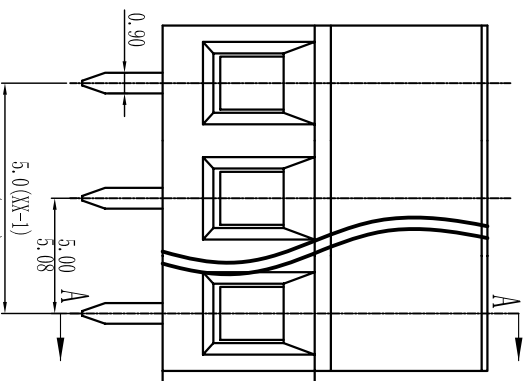

DORABO®

Cixi Dibo Electronics Co., LTD

产品规格书
product specification

P.C.B. LAYOUT

SECTION A-A

订购方式：
HOW TO ORDER

linear dimension (Tolerances Standard GB/T 14486-2008)

	≡	—	□	∥	⊥											
tolerance	±0.1	±0.14	±0.19	±0.25	±0.32	±0.43	±0.57	±0.72	±0.88	±1.05	±1.25	0.5	0.025	0.06	0.12	0.4
variable range	6 to 6	6 to 10	10 to 18	18 to 30	30 to 50	50 to 80	80 to 120	120 to 160	160 to 200	200 to 250	250 to 250	all to 5	5 to 30	5 to 30	30 to 120	120 to 120
over	6	10	18	30	50	80	120	160	200	250	250	5	5	5	30	120

电气性能/Electrical

参考标准/Standard: UL IEC

额定电压/Rated voltage: 300V 250V

额定电流/Rated current: 15A 18A

接触电阻/Contact resistance: 20mΩ

使用线径/Wire range: 30-12AWG 2.5mm²

耐电压/Withstanding voltage: AC2000V/1Min

绝缘电阻/Insulation resistance: 500MΩ/DC500V

机械性能/Mechanical

温度范围/Temp Range: -40°C+105°C

扭矩/Torque: 0.4Nm (3.54lb·in)

剥线长度/Strip length: 6-7mm

尺寸/Dimensions

间距/Pitch: 5.0mm, 5.08mm

极数/Poles: 2P-24P

材质及电镀/Material

塑件/Housing: PA66 UL94V-0

螺丝/Screws: M2.5, steel Zinc plated

方块/Cage: Brass, Ni plated

焊脚/Pin header: Brass, Snle plated

Cixi Dibo Electronics Co., LTD

名称/NAME DB128L-5-0/5.08

第一视角/THIRD ANGLE PROJECTION

X-ON Electronics