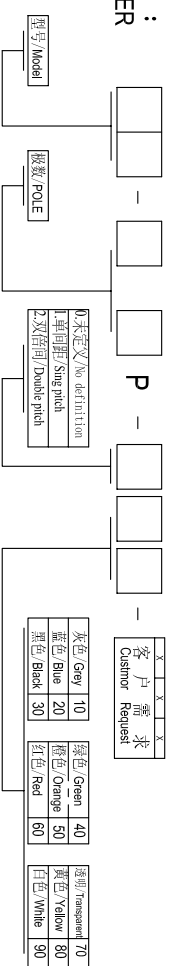

DORABO®

Cixi Dibo Electronics Co., LTD

产品规格书
product specification

P.C.B. LAYOUT

SECTION A-A

订购方式：
HOW TO ORDER

linear dimension (Tolerances Standard GB/T 14486-2008)

	≡	—	□	∥	⊥											
tolerance	±0.1	±0.14	±0.19	±0.25	±0.32	±0.43	±0.57	±0.72	±0.88	±1.05	±1.25	0.5	0.025	0.06	0.12	0.4
variable range	6 to 6	6 to 10	10 to 18	18 to 30	30 to 50	50 to 80	80 to 120	120 to 160	160 to 200	200 to 250	250 to 250	all to 5	5 to 30	5 to 30	30 to 120	120 to 120
over	6	10	18	30	50	80	120	160	200	250	250	5	5	5	30	120

电气性能/Electrical

参考标准/Standard: UL IEC

额定电压/Rated voltage: 300V 250V

额定电流/Rated current: 15A 18A

接触电阻/Contact resistance: 20mΩ

使用线径/Wire range: 30-12AWG 2.5mm²

耐电压/Withstanding voltage: AC2000V/1Min

绝缘电阻/Insulation resistance: 500MΩ/DC500V

机械性能/Mechanical

温度范围/Temp Range: -40°C+105°C

扭矩/Torque: 0.4Nm (3.54lb·in)

剥线长度/Strip length: 6-7mm

尺寸/Dimensions

间距/Pitch: 5.0mm, 5.08mm

极数/Poles: 2P-24P

材质及电镀/Material

塑件/Housing: PA66 UL94V-0

螺丝/Screws: M2.5, steel Zinc plated

方块/Cage: Brass, Ni plated

焊脚/Pin header: Brass, Snle plated

Cixi Dibo Electronics Co., LTD

名称/NAME DB128L-5-0/5.08

第一视角/THIRD ANGLE PROJECTION

X-ON Electronics