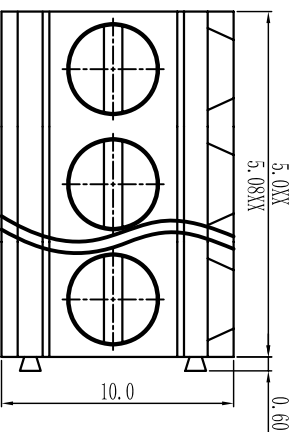

DORABO®

Cixi Dibo Electronics Co., LTD

产品规格书
product specification

P.C.B. LAYOUT

SECTION A-A

订购方式：
HOW TO ORDER

linear dimension (Tolerances Standard GB/T 14486-2008)

	≡	—	□	∥	⊥											
tolerance	±0.1	±0.14	±0.19	±0.25	±0.32	±0.43	±0.57	±0.72	±0.88	±1.05	±1.25	0.5	0.025	0.06	0.12	0.4
variable range	6 to 6	6 to 10	10 to 18	18 to 30	30 to 50	50 to 80	80 to 120	120 to 160	160 to 200	200 to 250	250 to 250	all to 5	5 to 30	5 to 30	30 to 120	120 to 120
over	6	10	18	30	50	80	120	160	200	250	250	5	5	5	30	120

电气性能/Electrical

参考标准/Standard: UL IEC

额定电压/Rated voltage: 300V 250V

额定电流/Rated current: 15A 18A

接触电阻/Contact resistance: 20mΩ

使用线径/Wire range: 30-12AWG 2.5mm²

耐电压/Withstanding voltage: AC2000V/1Min

绝缘电阻/Insulation resistance: 500MΩ/DC500V

机械性能/Mechanical

温度范围/Temp Range: -40°C+105°C

扭矩/Torque: 0.4Nm (3.54lb·in)

剥线长度/Strip length: 6-7mm

尺寸/Dimensions

间距/Pitch: 5.0mm, 5.08mm

极数/Poles: 2P-24P

材质及电镀/Material

塑件/Housing: PA66 UL94V-0

螺丝/Screws: M2.5, steel Zinc plated

方块/Cage: Brass, Ni plated

焊脚/Pin header: Brass, Snle plated

Cixi Dibo Electronics Co., LTD

名称/NAME DB128L-5-0/5.08

第一视角/THIRD ANGLE PROJECTION

X-ON Electronics