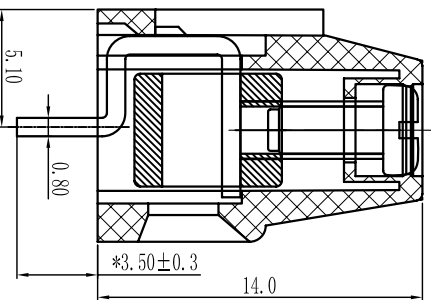

DORABO®

Cixi Dibo Electronics Co., LTD

产品规格书
product specification

P.C.B. LAYOUT

SECTION A-A

订购方式：
HOW TO ORDER

linear dimension (Tolerances Standard GB/T 14486-2008)

	≡	—	□	∥	⊥											
tolerance	±0.1	±0.14	±0.19	±0.25	±0.32	±0.43	±0.57	±0.72	±0.88	±1.05	±1.25	0.5	0.025	0.06	0.12	0.4
variable range	6 to 6	6 to 10	10 to 18	18 to 30	30 to 50	50 to 80	80 to 120	120 to 160	160 to 200	200 to 250	250 to 250	all to 5	5 to 30	5 to 30	30 to 120	120 to 120
over	6	10	18	30	50	80	120	160	200	250	250	5	5	5	30	120

电气性能/Electrical

参考标准/Standard: UL IEC

额定电压/Rated voltage: 300V 250V

额定电流/Rated current: 15A 18A

接触电阻/Contact resistance: 20mΩ

使用线径/Wire range: 30-12AWG 2.5mm²

耐电压/Withstanding voltage: AC2000V/1Min

绝缘电阻/Insulation resistance: 500MΩ/DC500V

机械性能/Mechanical

温度范围/Temp Range: -40°C+105°C

扭矩/Torque: 0.4Nm (3.54lb·in)

剥线长度/Strip length: 6-7mm

尺寸/Dimensions

间距/Pitch: 5.0mm, 5.08mm

极数/Poles: 2P-24P

材质及电镀/Material