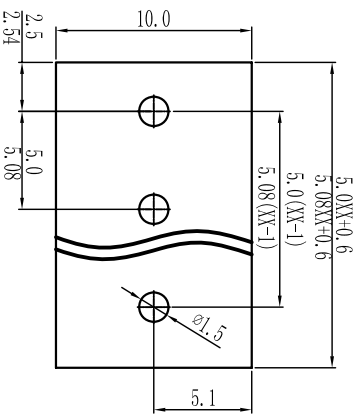

DORABO®

Cixi Dibo Electronics Co., LTD

产品规格书
product specification

P.C.B. LAYOUT

SECTION A-A

订购方式：
HOW TO ORDER

linear dimension (Tolerances Standard GB/T 14486-2008)

	≡	—	□	∥	⊥											
tolerance	±0.1	±0.14	±0.19	±0.25	±0.32	±0.43	±0.57	±0.72	±0.88	±1.05	±1.25	0.5	0.025	0.06	0.12	0.4
variable range	6 to 6	6 to 10	10 to 18	18 to 30	30 to 50	50 to 80	80 to 120	120 to 160	160 to 200	200 to 250	250 to 250	all to 5	5 to 30	5 to 30	30 to 120	120 to 120
over	6	10	18	30	50	80	120	160	200	250	250	5	5	5	30	120

电气性能/Electrical

参考标准/Standard: UL IEC

额定电压/Rated voltage: 300V 250V

额定电流/Rated current: 15A 18A

接触电阻/Contact resistance: 20mΩ

使用线径/Wire range: 30-12AWG 2.5mm²

耐电压/Withstanding voltage: AC2000V/1Min

绝缘电阻/Insulation resistance: 500MΩ/DC500V

机械性能/Mechanical

温度范围/Temp Range: -40°C+105°C

扭矩/Torque: 0.4Nm (3.54lb·in)

剥线长度/Strip length: 6-7mm

尺寸/Dimensions

间距/Pitch: 5.0mm, 5.08mm

极数/Poles: 2P-24P

材质及电镀/Material

塑件/Housing: PA66 UL94V-0

螺丝/Screws: M2.5, steel Zinc plated

方块/Cage: Brass, Ni plated

焊脚/Pin header: Brass, Snle plated

Cixi Dibo Electronics Co., LTD

名称/NAME DB128L-5-0/5.08

第一视角/THIRD ANGLE PROJECTION

X-ON Electronics