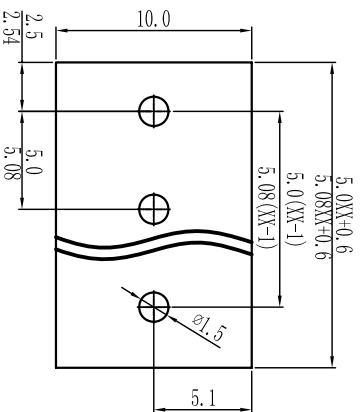

DORABO®

Cixi Dibo Electronics Co., LTD

产品规格书
product specification

P.C.B. LAYOUT

SECTION A-A

订购方式：
HOW TO ORDER

linear dimension (Tolerances Standard GB/T 14486-2008)

	≡	—	□	∥	⊥											
tolerance	±0.1	±0.14	±0.19	±0.25	±0.32	±0.43	±0.57	±0.72	±0.88	±1.05	±1.25	0.5	0.025	0.06	0.12	0.4
variable range	6 to 6	6 to 10	10 to 18	18 to 30	30 to 50	50 to 80	80 to 120	120 to 160	160 to 200	200 to 250	250 to 250	all to 5	5 to 30	5 to 30	30 to 120	120 to 120
over	6	10	18	30	50	80	120	160	200	250	250	5	5	5	30	120

电气性能/Electrical

参考标准/Standard: UL IEC

额定电压/Rated voltage: 300V 250V

额定电流/Rated current: 15A 18A

接触电阻/Contact resistance: 20mΩ

使用线径/Wire range: 30-12AWG 2.5mm²

耐电压/Withstanding voltage: AC2000V/1Min

绝缘电阻/Insulation resistance: 500MΩ/DC500V

机械性能/Mechanical

温度范围/Temp Range: -40°C+105°C

扭矩/Torque: 0.4Nm (3.54lb·in)

剥线长度/Strip length: 6-7mm

尺寸/Dimensions

间距/Pitch: 5.0mm, 5.08mm

极数/Poles: 2P-24P

材质及电镀/Material

塑件/Housing: PA66 UL94V-0

螺丝/Screws: M2.5, steel Zinc plated

方块/Cage: Brass, Ni plated

焊脚/Pin header: Brass, Snle plated

Cixi Dibo Electronics Co., LTD

名称/NAME DB128L-5-0/5.08

单位/UNITS	mm	尺寸/SIZE	A4	比例/SCALE	比例
第一视角/THIRD ANGLE PROJECTION					