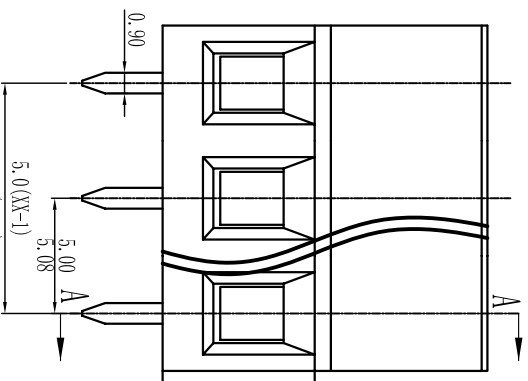

DORABO®

Cixi Dibo Electronics Co., LTD

产品规格书
product specification

P.C.B. LAYOUT

SECTION A-A

订购方式：
HOW TO ORDER

linear dimension (Tolerances Standard GB/T 14486-2008)

	≡	—	□	∥	⊥											
tolerance	±0.1	±0.14	±0.19	±0.25	±0.32	±0.43	±0.57	±0.72	±0.88	±1.05	±1.25	0.5	0.025	0.06	0.12	0.4
variable range	6 to 6	6 to 10	10 to 18	18 to 30	30 to 50	50 to 80	80 to 120	120 to 160	160 to 200	200 to 250	250 to 250	all to 5	5 to 30	5 to 30	30 to 120	120 to 120
over	6	10	18	30	50	80	120	160	200	250	250	5	5	5	30	120

电气性能/Electrical

参考标准/Standard: UL IEC

额定电压/Rated voltage: 300V 250V

额定电流/Rated current: 15A 18A

接触电阻/Contact resistance: 20mΩ

使用线径/Wire range: 30-12AWG 2.5mm²

耐电压/Withstanding voltage: AC2000V/1Min

绝缘电阻/Insulation resistance: 500MΩ/DC500V

机械性能/Mechanical

温度范围/Temp Range: -40°C+105°C

扭矩/Torque: 0.4Nm (3.54lb·in)

剥线长度/Strip length: 6-7mm

尺寸/Dimensions

间距/Pitch: 5.0mm, 5.08mm

极数/Poles: 2P-24P

材质及电镀/Material

塑件/Housing: PA66 UL94V-0

螺丝/Screws: M2.5, steel Zinc plated

方块/Cage: Brass, Ni plated

焊脚/Pin header: Brass, Snle plated

Cixi Dibo Electronics Co., LTD

名称/NAME DB128L-5-0/5.08

单位/UNITS	mm	尺寸/SIZE	A4	比例/SCALE	比例
第一视角/THIRD ANGLE PROJECTION					