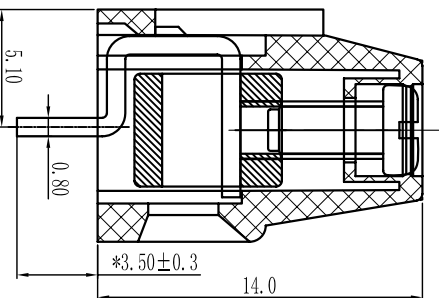

DORABO®

Cixi Dibo Electronics Co., LTD

产品规格书
product specification

P.C.B. LAYOUT

SECTION A-A

订购方式：
HOW TO ORDER

linear dimension (Tolerances Standard GB/T 14486-2008)

	≡	—	□	∥	⊥											
tolerance	±0.1	±0.14	±0.19	±0.25	±0.32	±0.43	±0.57	±0.72	±0.88	±1.05	±1.25	0.5	0.025	0.06	0.12	0.4
variable range	6 to 6	6 to 10	10 to 18	18 to 30	30 to 50	50 to 80	80 to 120	120 to 160	160 to 200	200 to 250	250 to 250	all to 5	5 to 30	5 to 30	30 to 120	120 to 120
over	6	10	18	30	50	80	120	160	200	250	250	5	5	5	30	120

机械性能/Mechanical

温度范围/Temp Range: -40°C+105°C

扭矩/Torque: 0.4Nm (3.54lb·in)

剥线长度/Strip length: 6-7mm

尺寸/Dimensions

间距/Pitch: 5.0mm, 5.08mm

极数/Poles: 2P-24P

材质及电镀/Material

塑件/Housing: PA66 UL94V-0

螺丝/Screws: M2.5, steel Zinc plated

方块/Cage: Brass, Ni plated

焊脚/Pin header: Brass, Snle plated

Cixi Dibo Electronics Co., LTD

名称/NAME DB128L-5-0/5.08

单位/UNITS	mm	尺寸/SIZE	A4	比例/SCALE	比例
第一视角/THIRD ANGLE PROJECTION					