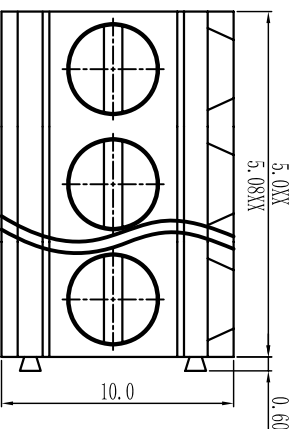

DORABO®

Cixi Dibo Electronics Co., LTD

产品规格书
product specification

P.C.B. LAYOUT

SECTION A-A

订购方式：
HOW TO ORDER

linear dimension (Tolerances Standard GB/T 14486-2008)

	≡	—	□	∥	⊥											
tolerance	±0.1	±0.14	±0.19	±0.25	±0.32	±0.43	±0.57	±0.72	±0.88	±1.05	±1.25	0.5	0.025	0.06	0.12	0.4
variable range	6 to 6	6 to 10	10 to 18	18 to 30	30 to 50	50 to 80	80 to 120	120 to 160	160 to 200	200 to 250	250 to 250	all to 5	5 to 30	5 to 30	30 to 120	120 to 120
over	6	10	18	30	50	80	120	160	200	250	250	5	5	5	30	120

电气性能/Electrical

参考标准/Standard: UL IEC

额定电压/Rated voltage: 300V 250V

额定电流/Rated current: 15A 18A

接触电阻/Contact resistance: 20mΩ

使用线径/Wire range: 30-12AWG 2.5mm²

耐电压/Withstanding voltage: AC2000V/1Min

绝缘电阻/Insulation resistance: 500MΩ/DC500V

机械性能/Mechanical

温度范围/Temp Range: -40°C+105°C

扭矩/Torque: 0.4Nm (3.54lb·in)

剥线长度/Strip length: 6-7mm

尺寸/Dimensions

间距/Pitch: 5.0mm, 5.08mm

极数/Poles: 2P-24P

材质及电镀/Material

塑件/Housing: PA66 UL94V-0

螺丝/Screws: M2.5, steel Zinc plated

方块/Cage: Brass, Ni plated

焊脚/Pin header: Brass, Snle plated

Cixi Dibo Electronics Co., LTD

名称/NAME DB128L-5-0/5.08

单位/UNITS	mm	尺寸/SIZE	A4	比例/SCALE	比例
第一视角/THIRD ANGLE PROJECTION					