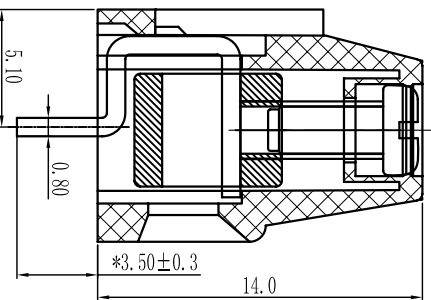

# Cixi Dibo Electronics Co., LTD

产品规格书  
product specification

**P.C.B. LAYOUT**

**SECTION A-A**

订购方式：  
HOW TO ORDER

linear dimension (Tolerances Standard GB/T 14486-2008)

	≡	—	□	∥	⊥											
variable range	6 to 6	over 6 to 10	over 10 to 18	over 18 to 30	over 30 to 50	over 50 to 80	over 80 to 120	over 120 to 160	over 160 to 200	over 200 to 250	over 250 to 5	over 5 to 30	over 30 to 120	over 120 to 120		
tolerance	±0.1	±0.14	±0.19	±0.25	±0.32	±0.43	±0.57	±0.72	±0.88	±1.05	±1.25	0.5	0.025	0.06	0.12	0.4

绝缘电阻/Insulation resistance: 500MΩ/DC500V

机械性能/Mechanical

温度范围/Temp Range: -40°C+105°C

扭矩/Torque: 0.4Nm(3.54lb·in)

剥线长度/Strip length: 6-7mm

尺寸/Dimensions

间距/Pitch: 5.0mm, 5.08mm

极数/Poles: 2P-24P

材质及电镀/Material

塑件/Housing: PA66 UL94V-0

螺丝/Screws: M2.5, steel Zinc plated

方块/Cage: Brass, Ni plated

焊脚/Pin header: Brass, Snle plated

单位/UNITS mm 尺寸/SIZE A4 比例/SCALE 比例

Cixi Dibo Electronics Co., LTD

第一视角/THIRD ANGLE PROJECTION