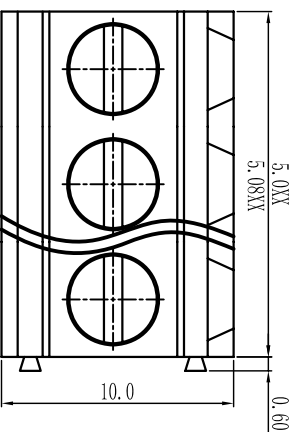

# Cixi Dibo Electronics Co., LTD

产品规格书  
product specification

**P.C.B. LAYOUT**

**SECTION A-A**

订购方式：  
HOW TO ORDER

linear dimension (Tolerances Standard GB/T 14486-2008)

	≡	—	□	∥	⊥											
variable range	6 to 6	over 6 to 10	over 10 to 18	over 18 to 30	over 30 to 50	over 50 to 80	over 80 to 120	over 120 to 160	over 160 to 200	over 200 to 250	over 250 to 5	over 5 to 30	over 30 to 120	over 120 to 120		
tolerance	±0.1	±0.14	±0.19	±0.25	±0.32	±0.43	±0.57	±0.72	±0.88	±1.05	±1.25	0.5	0.025	0.06	0.12	0.4

绝缘电阻/Insulation resistance: 500MΩ/DC500V

机械性能/Mechanical

温度范围/Temp Range: -40°C+105°C

扭矩/Torque: 0.4Nm(3.54lb·in)

剥线长度/Strip length: 6-7mm

尺寸/Dimensions

间距/Pitch: 5.0mm, 5.08mm

极数/Poles: 2P-24P

材质及电镀/Material

塑件/Housing: PA66 UL94V-0

螺丝/Screws: M2.5, steel Zinc plated

方块/Cage: Brass, Ni plated

焊脚/Pin header: Brass, Snle plated

单位/UNITS mm 尺寸/SIZE A4 比例/SCALE 比例

Cixi Dibo Electronics Co., LTD

第一视角/THIRD ANGLE PROJECTION