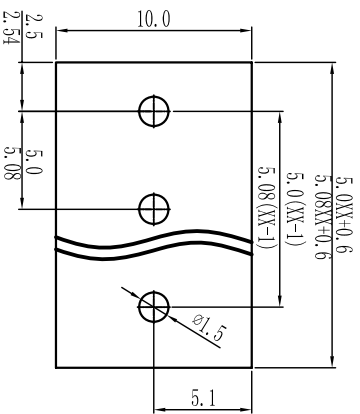

# Cixi Dibo Electronics Co., LTD

产品规格书  
product specification

**P.C.B. LAYOUT**

**SECTION A-A**

订购方式：  
HOW TO ORDER

linear dimension (Tolerances Standard GB/T 14486-2008)

	≡	—	□	∥	⊥											
variable range	6 to 6	over 6 to 10	over 10 to 18	over 18 to 30	over 30 to 50	over 50 to 80	over 80 to 120	over 120 to 160	over 160 to 200	over 200 to 250	over 250 to 5	over 5 to 30	over 30 to 120	over 120 to 120		
tolerance	±0.1	±0.14	±0.19	±0.25	±0.32	±0.43	±0.57	±0.72	±0.88	±1.05	±1.25	0.5	0.025	0.06	0.12	0.4

电气性能/Electrical

参考标准/Standard: UL IEC

额定电压/Rated voltage: 300V 250V

额定电流/Rated current: 15A 18A

接触电阻/Contact resistance: 20mΩ

使用线径/Wire range: 30-12AWG 2.5mm<sup>2</sup>

耐电压/Withstanding voltage: AC2000V/1Min

绝缘电阻/Insulation resistance: 500MΩ/DC500V

机械性能/Mechanical

温度范围/Temp Range: -40°C+105°C

扭矩/Torque: 0.4Nm(3.54lb·in)

剥线长度/Strip length: 6-7mm

尺寸/Dimensions

间距/Pitch: 5.0mm, 5.08mm

极数/Poles: 2P-24P

材质及电镀/Material

塑件/Housing: PA66 UL94V-0

螺丝/Screws: M2.5, steel Zinc plated

方块/Cage: Brass, Ni plated

焊脚/Pin header: Brass, Snle plated

单位/UNITS mm 尺寸/SIZE A4 比例/SCALE 比例

Cixi Dibo Electronics Co., LTD

第一视角/THIRD ANGLE PROJECTION