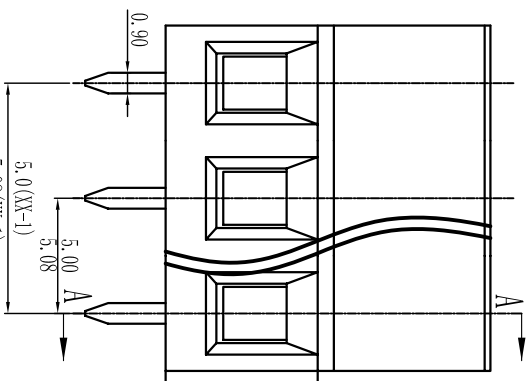

# Cixi Dibo Electronics Co., LTD

产品规格书  
product specification

**P.C.B. LAYOUT**

**SECTION A-A**

订购方式：  
HOW TO ORDER

linear dimension (Tolerances Standard GB/T 14486-2008)

	≡	—	□	∥	⊥											
variable range	6 to 6	over 6 to 10	over 10 to 18	over 18 to 30	over 30 to 50	over 50 to 80	over 80 to 120	over 120 to 160	over 160 to 200	over 200 to 250	over 250 to 5	over 5 to 30	over 30 to 120	over 120 to 120		
tolerance	±0.1	±0.14	±0.19	±0.25	±0.32	±0.43	±0.57	±0.72	±0.88	±1.05	±1.25	0.5	0.025	0.06	0.12	0.4

绝缘电阻/Insulation resistance: 500MΩ/DC500V

机械性能/Mechanical

温度范围/Temp Range: -40°C+105°C

扭矩/Torque: 0.4Nm(3.54lb·in)

剥线长度/Strip length: 6-7mm

尺寸/Dimensions

间距/Pitch: 5.0mm, 5.08mm

极数/Poles: 2P-24P

材质及电镀/Material

塑件/Housing: PA66 UL94V-0

螺丝/Screws: M2.5, steel Zinc plated

方块/Cage: Brass, Ni plated

焊脚/Pin header: Brass, Snle plated

单位/UNITS mm 尺寸/SIZE A4 比例/SCALE 比例

Cixi Dibo Electronics Co., LTD

第一视角/THIRD ANGLE PROJECTION