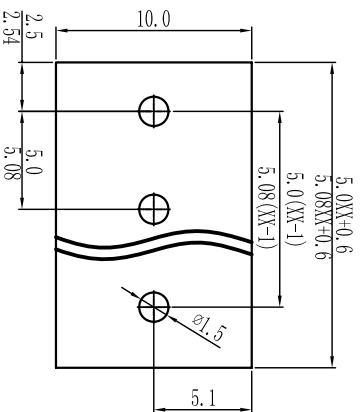

# Cixi Dibo Electronics Co.,LTD

产品规格书  
product specification

**P.C.B. LAYOUT**

**SECTION A-A**

订购方式：  
HOW TO ORDER

linear dimension (Tolerances Standard GB/T 14486-2008)

	≡	—	□	∥	⊥										
variable range	over 6 to 6	over 10 to 10	over 18 to 18	over 30 to 30	over 50 to 50	over 80 to 80	over 120 to 120	over 160 to 160	over 200 to 200	over 250 to 250	all to 5	over 5 to 5	over 30 to 30	over 120 to 120	
tolerance	±0.1	±0.14	±0.19	±0.25	±0.32	±0.43	±0.57	±0.72	±1.05	±1.25	0.5	0.025	0.06	0.12	0.4

**电气性能/Electrical**

参考标准/Standard: UL IEC  
 额定电压/Rated voltage: 300V 250V  
 额定电流/Rated current: 15A 18A  
 接触电阻/Contact resistance: 20mΩ  
 使用线径/Wire range: 30-12AWG 2.5mm<sup>2</sup>  
 耐电压/Withstanding voltage: AC2000V/1Min  
 绝缘电阻/Insulation resistance: 500MΩ/DC500V

**机械性能/Mechanical**

温度范围/Temp Range: -40°C+105°C  
 扭矩/Torque: 0.4Nm(3.54lb·in)  
 剥线长度/Strip length: 6-7mm

**尺寸/Dimensions**

间距/Pitch: 5.0mm, 5.08mm  
 极数/Poles: 2P-24P  
**材质及电镀/Material**  
 塑件/Housing: PA66 UL94V-0  
 螺丝/Screws: M2.5, steel Zinc plated  
 方块/Cage: Brass, Ni plated  
 焊脚/Pin header: Brass, Snle plated

Cixi Dibo Electronics Co.,LTD

单位/UNITS mm 尺寸/SIZE A4 比例/SCALE 比例

名称/NAME DB128L-5-0/5.08

第一视角/THIRD ANGLE PROJECTION