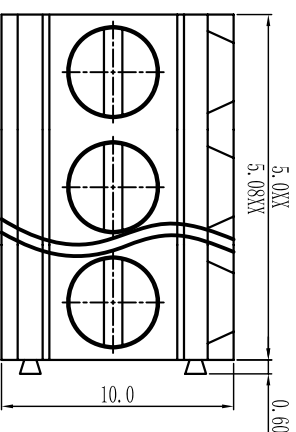

# Cixi Dibo Electronics Co.,LTD

产品规格书  
product specification

**P.C.B. LAYOUT**

**SECTION A-A**

订购方式：  
HOW TO ORDER

linear dimension (Tolerances Standard GB/T 14486-2008)

	≡	—	□	∥	⊥										
variable range	over 6 to 6	over 10 to 10	over 18 to 18	over 30 to 30	over 50 to 50	over 80 to 80	over 120 to 120	over 160 to 160	over 200 to 200	over 250 to 250	all to 5	over 5 to 5	over 30 to 30	over 120 to 120	
tolerance	±0.1	±0.14	±0.19	±0.25	±0.32	±0.43	±0.57	±0.72	±1.05	±1.25	0.5	0.025	0.06	0.12	0.4

**机械性能/Mechanical**

温度范围/Temp Range: -40°C+105°C  
 扭矩/Torque: 0.4Nm(3.54lb·in)  
 剥线长度/Strip length: 6-7mm

**尺寸/Dimensions**

间距/Pitch: 5.0mm, 5.08mm  
 极数/Poles: 2P-24P  
**材质及电镀/Material**  
 塑件/Housing: PA66 UL94V-0  
 螺丝/Screws: M2.5, steel Zinc plated  
 方块/Cage: Brass, Ni plated  
 焊脚/Pin header: Brass, Snle plated

Cixi Dibo Electronics Co.,LTD

单位/UNITS mm 尺寸/SIZE A4 比例/SCALE 比例

名称/NAME DB128L-5-0/5.08

第一视角/THIRD ANGLE PROJECTION