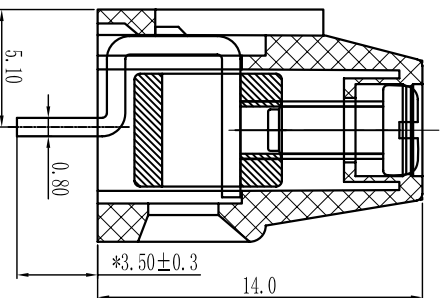

# Cixi Dibo Electronics Co.,LTD

产品规格书  
product specification

**P.C.B. LAYOUT**

**SECTION A-A**

订购方式：  
HOW TO ORDER

linear dimension (Tolerances Standard GB/T 14486-2008)

	≡	—	□	∥	⊥										
variable range	over 6 to 6	over 10 to 10	over 18 to 18	over 30 to 30	over 50 to 50	over 80 to 80	over 120 to 120	over 160 to 160	over 200 to 200	over 250 to 250	all to 5	over 5 to 5	over 30 to 30	over 120 to 120	
tolerance	±0.1	±0.14	±0.19	±0.25	±0.32	±0.43	±0.57	±0.72	±1.05	±1.25	0.5	0.025	0.06	0.12	0.4

**机械性能/Mechanical**

温度范围/Temp Range: -40°C+105°C  
 扭矩/Torque: 0.4Nm(3.54lb·in)  
 剥线长度/Strip length: 6-7mm

**尺寸/Dimensions**

间距/Pitch: 5.0mm, 5.08mm  
 极数/Poles: 2P-24P  
**材质及电镀/Material**  
 塑件/Housing: PA66 UL94V-0  
 螺丝/Screws: M2.5, steel Zinc plated  
 方块/Cage: Brass, Ni plated  
 焊脚/Pin header: Brass, Snle plated

Cixi Dibo Electronics Co.,LTD

单位/UNITS mm 尺寸/SIZE A4 比例/SCALE 比例

名称/NAME DB128L-5-0/5.08

第一视角/THIRD ANGLE PROJECTION