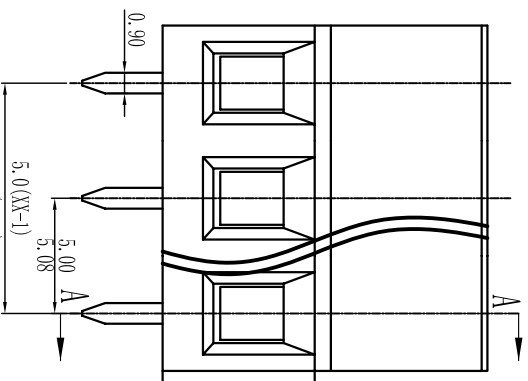

# Cixi Dibo Electronics Co.,LTD

产品规格书  
product specification

**P.C.B. LAYOUT**

**SECTION A-A**

订购方式：  
HOW TO ORDER

linear dimension (Tolerances Standard GB/T 14486-2008)

	≡	—	□	∥	⊥										
variable range	over 6 to 6	over 10 to 10	over 18 to 18	over 30 to 30	over 50 to 50	over 80 to 80	over 120 to 120	over 160 to 160	over 200 to 200	over 250 to 250	all to 5	over 5 to 5	over 30 to 30	over 120 to 120	
tolerance	±0.1	±0.14	±0.19	±0.25	±0.32	±0.43	±0.57	±0.72	±1.05	±1.25	0.5	0.025	0.06	0.12	0.4

**机械性能/Mechanical**

温度范围/Temp Range: -40°C+105°C  
 扭矩/Torque: 0.4Nm(3.54lb·in)  
 剥线长度/Strip length: 6-7mm

**尺寸/Dimensions**

间距/Pitch: 5.0mm, 5.08mm  
 极数/Poles: 2P-24P  
**材质及电镀/Material**  
 塑件/Housing: PA66 UL94V-0  
 螺丝/Screws: M2.5, steel Zinc plated  
 方块/Cage: Brass, Ni plated  
 焊脚/Pin header: Brass, Snle plated

Cixi Dibo Electronics Co.,LTD

单位/UNITS mm 尺寸/SIZE A4 比例/SCALE 比例

名称/NAME DB128L-5-0/5.08

第一视角/THIRD ANGLE PROJECTION