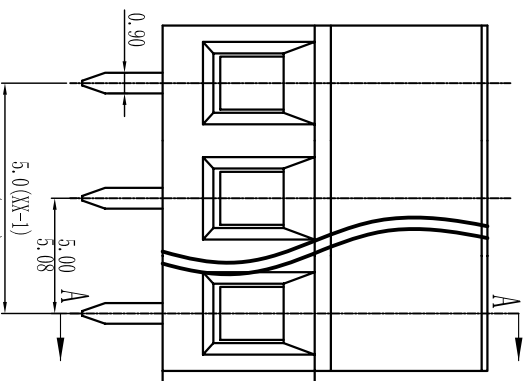

DORABO[®]

Cixi Dibo Electronics Co., LTD

产品规格书
product specification

P.C.B. LAYOUT

SECTION A-A

订购方式：
HOW TO ORDER

linear dimension (Tolerances Standard GB/T 14486-2008)

	≡	—	□	∥	⊥										
variable range	over 6 to 6	over 10 to 10	over 18 to 18	over 30 to 30	over 50 to 50	over 80 to 80	over 120 to 120	over 160 to 160	over 200 to 200	over 250 to 250	all to 5	over 5 to 30	over 30 to 120		
tolerance	±0.1	±0.14	±0.19	±0.25	±0.32	±0.43	±0.57	±0.72	±1.05	±1.25	0.5	0.025	0.06	0.12	0.4

电气性能/Electrical

参考标准/Standard: UL IEC

额定电压/Rated voltage: 300V 250V

额定电流/Rated current: 15A 18A

接触电阻/Contact resistance: 20mΩ

使用线径/Wire range: 30-12AWG 2.5mm²

耐电压/Withstanding voltage: AC2000V/1Min

绝缘电阻/Insulation resistance: 500MΩ/DC500V

机械性能/Mechanical

温度范围/Temp Range: -40°C+105°C

扭矩/Torque: 0.4Nm (3.54lb·in)

剥线长度/Strip length: 6-7mm

尺寸/Dimensions

间距/Pitch: 5.0mm, 5.08mm

极数/Poles: 2P-24P

材质及电镀/Material

塑件/Housing: PA66 UL94V-0

螺丝/Screws: M2.5, steel Zinc plated

方块/Cage: Brass, Ni plated

焊脚/Pin header: Brass, Snle plated

Cixi Dibo Electronics Co., LTD

名称/NAME DB128L-5-0/5.08

单位/UNITS	mm	尺寸/SIZE	A4	比例/SCALE	比例
第一视角/THIRD ANGLE PROJECTION					