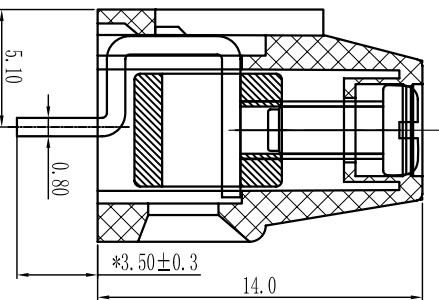

DORABO[®]

Cixi Dibo Electronics Co., LTD

产品规格书
product specification

P.C.B. LAYOUT

SECTION A-A

订购方式：
HOW TO ORDER

linear dimension (Tolerances Standard GB/T 14486-2008)

	≡	—	□	∥	⊥										
variable range	over 6 to 6	over 10 to 10	over 18 to 18	over 30 to 30	over 50 to 50	over 80 to 80	over 120 to 120	over 160 to 160	over 200 to 200	over 250 to 250	all to 5	over 5 to 30	over 30 to 120		
tolerance	±0.1	±0.14	±0.19	±0.25	±0.32	±0.43	±0.57	±0.72	±1.05	±1.25	0.5	0.025	0.06	0.12	0.4

机械性能/Mechanical

温度范围/Temp Range: -40°C+105°C

扭矩/Torque: 0.4Nm (3.54lb·in)

剥线长度/Strip length: 6-7mm

尺寸/Dimensions

间距/Pitch: 5.0mm, 5.08mm

极数/Poles: 2P-24P

材质及电镀/Material

塑件/Housing: PA66 UL94V-0

螺丝/Screws: M2.5, steel Zinc plated

方块/Cage: Brass, Ni plated

焊脚/Pin header: Brass, Snle plated

Cixi Dibo Electronics Co., LTD

名称/NAME DB128L-5-0/5.08

单位/UNITS	mm	尺寸/SIZE	A4	比例/SCALE	比例
第一视角/THIRD ANGLE PROJECTION					