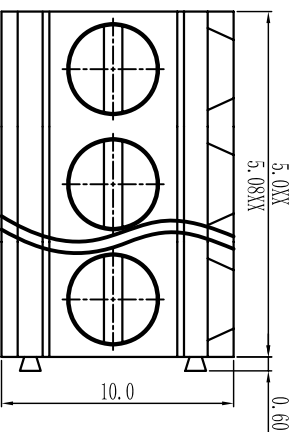

DORABO[®]

Cixi Dibo Electronics Co., LTD

产品规格书
product specification

P.C.B. LAYOUT

SECTION A-A

订购方式：
HOW TO ORDER

linear dimension (Tolerances Standard GB/T 14486-2008)

	≡	—	□	∥	⊥										
variable range	over 6 to 6	over 10 to 10	over 18 to 18	over 30 to 30	over 50 to 50	over 80 to 80	over 120 to 120	over 160 to 160	over 200 to 200	over 250 to 250	all to 5	over 5 to 30	over 30 to 120		
tolerance	±0.1	±0.14	±0.19	±0.25	±0.32	±0.43	±0.57	±0.72	±1.05	±1.25	0.5	0.025	0.06	0.12	0.4

电气性能/Electrical

参考标准/Standard: UL IEC

额定电压/Rated voltage: 300V 250V

额定电流/Rated current: 15A 18A

接触电阻/Contact resistance: 20mΩ

使用线径/Wire range: 30-12AWG 2.5mm²

耐电压/Withstanding voltage: AC2000V/1Min

绝缘电阻/Insulation resistance: 500MΩ/DC500V

机械性能/Mechanical

温度范围/Temp Range: -40°C+105°C

扭矩/Torque: 0.4Nm (3.54lb·in)

剥线长度/Strip length: 6-7mm

尺寸/Dimensions

间距/Pitch: 5.0mm, 5.08mm

极数/Poles: 2P-24P

材质及电镀/Material

塑件/Housing: PA66 UL94V-0

螺丝/Screws: M2.5, steel Zinc plated

方块/Cage: Brass, Ni plated

焊脚/Pin header: Brass, Snle plated

Cixi Dibo Electronics Co., LTD

名称/NAME DB128L-5-0/5.08

单位/UNITS	mm	尺寸/SIZE	A4	比例/SCALE	比例
第一视角/THIRD ANGLE PROJECTION					