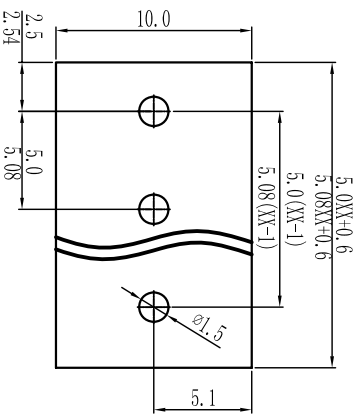

DORABO[®]

Cixi Dibo Electronics Co., LTD

产品规格书
product specification

P.C.B. LAYOUT

SECTION A-A

订购方式：
HOW TO ORDER

linear dimension (Tolerances Standard GB/T 14486-2008)

	≡	—	□	∥	⊥										
variable range	over 6 to 6	over 10 to 10	over 18 to 18	over 30 to 30	over 50 to 50	over 80 to 80	over 120 to 120	over 160 to 160	over 200 to 200	over 250 to 250	all to 5	over 5 to 30	over 30 to 120		
tolerance	±0.1	±0.14	±0.19	±0.25	±0.32	±0.43	±0.57	±0.72	±1.05	±1.25	0.5	0.025	0.06	0.12	0.4

电气性能/Electrical

参考标准/Standard: UL IEC

额定电压/Rated voltage: 300V 250V

额定电流/Rated current: 15A 18A

接触电阻/Contact resistance: 20mΩ

使用线径/Wire range: 30-12AWG 2.5mm²

耐电压/Withstanding voltage: AC2000V/1Min

绝缘电阻/Insulation resistance: 500MΩ/DC500V

机械性能/Mechanical

温度范围/Temp Range: -40°C+105°C

扭矩/Torque: 0.4Nm (3.54lb·in)

剥线长度/Strip length: 6-7mm

尺寸/Dimensions

间距/Pitch: 5.0mm, 5.08mm

极数/Poles: 2P-24P

材质及电镀/Material

塑件/Housing: PA66 UL94V-0

螺丝/Screws: M2.5, steel Zinc plated

方块/Cage: Brass, Ni plated

焊脚/Pin header: Brass, Snle plated

Cixi Dibo Electronics Co., LTD

名称/NAME DB128L-5-0/5.08

单位/UNITS	mm	尺寸/SIZE	A4	比例/SCALE	比例
第一视角/THIRD ANGLE PROJECTION					