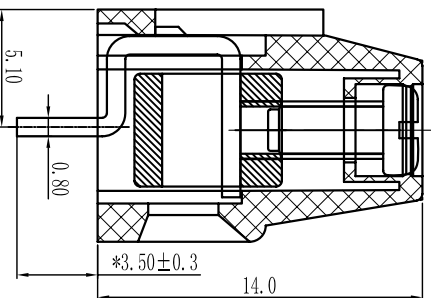

DORABO®

Cixi Dibo Electronics Co., LTD

产品规格书
product specification

P.C.B. LAYOUT

SECTION A-A

订购方式：
HOW TO ORDER

linear dimension (Tolerances Standard GB/T 14486-2008)

	≡	—	□	∥	⊥											
variable range	6 to 6	over 6 to 10	over 10 to 18	over 18 to 30	over 30 to 50	over 50 to 80	over 80 to 120	over 120 to 160	over 160 to 200	over 200 to 250	all to 5	over 5 to 30	over 30 to 120	over 120 to 120		
tolerance	±0.1	±0.14	±0.19	±0.25	±0.32	±0.43	±0.57	±0.72	±0.88	±1.05	±1.25	0.5	0.025	0.06	0.12	0.4

电气性能/Electrical

参考标准/Standard: UL IEC
 额定电压/Rated voltage: 300V 250V
 额定电流/Rated current: 15A 18A
 接触电阻/Contact resistance: 20mΩ
 使用线径/Wire range: 30-12AWG 2.5mm²
 耐电压/Withstanding voltage: AC2000V/1Min
 绝缘电阻/Insulation resistance: 500MΩ/DC500V

机械性能/Mechanical

温度范围/Temp Range: -40°C+105°C
 扭矩/Torque: 0.4Nm(3.54lb·in)
 剥线长度/Strip length: 6-7mm

尺寸/Dimensions

间距/Pitch: 5.0mm, 5.08mm
 极数/Poles: 2P-24P
材质及电镀/Material
 塑件/Housing: PA66 UL94V-0
 螺丝/Screws: M2.5, steel Zinc plated
 方块/Cage: Brass, Ni plated
 焊脚/Pin header: Brass, Snle plated