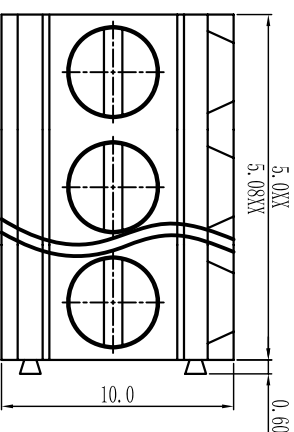

DORABO®

Cixi Dibo Electronics Co., LTD

产品规格书
product specification

P.C.B. LAYOUT

SECTION A-A

订购方式：
HOW TO ORDER

linear dimension (Tolerances Standard GB/T 14486-2008)

	≡	—	□	∥	⊥											
variable range	6 to 6	over 6 to 10	over 10 to 18	over 18 to 30	over 30 to 50	over 50 to 80	over 80 to 120	over 120 to 160	over 160 to 200	over 200 to 250	all to 5	over 5 to 30	over 30 to 120	over 120 to 120		
tolerance	±0.1	±0.14	±0.19	±0.25	±0.32	±0.43	±0.57	±0.72	±0.88	±1.05	±1.25	0.5	0.025	0.06	0.12	0.4

电气性能/Electrical

参考标准/Standard: UL IEC
 额定电压/Rated voltage: 300V 250V
 额定电流/Rated current: 15A 18A
 接触电阻/Contact resistance: 20mΩ
 使用线径/Wire range: 30-12AWG 2.5mm²
 耐电压/Withstanding voltage: AC2000V/1Min
 绝缘电阻/Insulation resistance: 500MΩ/DC500V

机械性能/Mechanical

温度范围/Temp Range: -40°C+105°C
 扭矩/Torque: 0.4Nm(3.54lb·in)
 剥线长度/Strip length: 6-7mm

尺寸/Dimensions

间距/Pitch: 5.0mm, 5.08mm
 极数/Poles: 2P-24P
材质及电镀/Material
 塑件/Housing: PA66 UL94V-0
 螺丝/Screws: M2.5, steel Zinc plated
 方块/Cage: Brass, Ni plated
 焊脚/Pin header: Brass, Snle plated