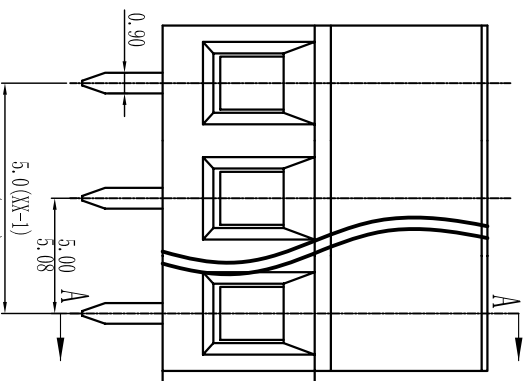

DORABO®

Cixi Dibo Electronics Co., LTD

产品规格书
product specification

P.C.B. LAYOUT

SECTION A-A

订购方式：
HOW TO ORDER

linear dimension (Tolerances Standard GB/T 14486-2008)

	≡	—	□	∥	⊥											
variable range	6 to 6	over 6 to 10	over 10 to 18	over 18 to 30	over 30 to 50	over 50 to 80	over 80 to 120	over 120 to 160	over 160 to 200	over 200 to 250	all to 5	over 5 to 30	over 30 to 120	over 120 to 120		
tolerance	±0.1	±0.14	±0.19	±0.25	±0.32	±0.43	±0.57	±0.72	±0.88	±1.05	±1.25	0.5	0.025	0.06	0.12	0.4

电气性能/Electrical

参考标准/Standard: UL IEC
 额定电压/Rated voltage: 300V 250V
 额定电流/Rated current: 15A 18A
 接触电阻/Contact resistance: 20mΩ
 使用线径/Wire range: 30-12AWG 2.5mm²
 耐电压/Withstanding voltage: AC2000V/1Min
 绝缘电阻/Insulation resistance: 500MΩ/DC500V

机械性能/Mechanical

温度范围/Temp Range: -40°C+105°C
 扭矩/Torque: 0.4Nm(3.54lb·in)
 剥线长度/Strip length: 6-7mm

尺寸/Dimensions

间距/Pitch: 5.0mm, 5.08mm
 极数/Poles: 2P-24P
材质及电镀/Material
 塑件/Housing: PA66 UL94V-0
 螺丝/Screws: M2.5, steel Zinc plated
 方块/Cage: Brass, Ni plated
 焊脚/Pin header: Brass, Snle plated