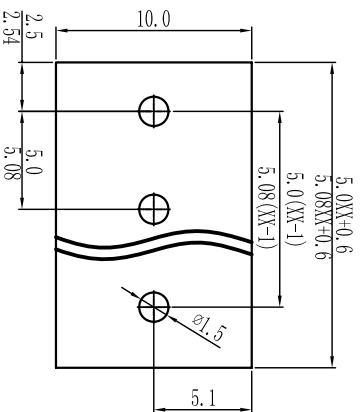

DORABO®

Cixi Dibo Electronics Co., LTD

产品规格书
product specification

P.C.B. LAYOUT

SECTION A-A

订购方式：
HOW TO ORDER

linear dimension (Tolerances Standard GB/T 14486-2008)

	≡	—	□	∥	⊥											
variable range	6 to 6	over 6 to 10	over 10 to 18	over 18 to 30	over 30 to 50	over 50 to 80	over 80 to 120	over 120 to 160	over 160 to 200	over 200 to 250	all to 5	over 5 to 30	over 30 to 120	over 120 to 120		
tolerance	±0.1	±0.14	±0.19	±0.25	±0.32	±0.43	±0.57	±0.72	±0.88	±1.05	±1.25	0.5	0.025	0.06	0.12	0.4

电气性能/Electrical

参考标准/Standard: UL IEC
 额定电压/Rated voltage: 300V 250V
 额定电流/Rated current: 15A 18A
 接触电阻/Contact resistance: 20mΩ
 使用线径/Wire range: 30-12AWG 2.5mm²
 耐电压/Withstanding voltage: AC2000V/1Min
 绝缘电阻/Insulation resistance: 500MΩ/DC500V

机械性能/Mechanical

温度范围/Temp Range: -40°C+105°C
 扭矩/Torque: 0.4Nm(3.54lb·in)
 剥线长度/Strip length: 6-7mm

尺寸/Dimensions

间距/Pitch: 5.0mm, 5.08mm
 极数/Poles: 2P-24P
材质及电镀/Material
 塑件/Housing: PA66 UL94V-0
 螺丝/Screws: M2.5, steel Zinc plated
 方块/Cage: Brass, Ni plated
 焊脚/Pin header: Brass, Snle plated