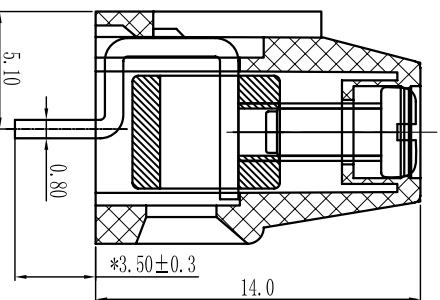

DORABO®

Cixi Dibo Electronics Co., LTD

产品规格书
product specification

P.C.B. LAYOUT

SECTION A-A

订购方式：
HOW TO ORDER

电气性能/Electrical
 参考标准/Standard: UL IEC
 额定电压/Rated voltage: 300V 250V
 额定电流/Rated current: 15A 18A
 接触电阻/Contact resistance: 20mΩ
 使用线径/Wire range: 30-12AWG 2.5mm²
 耐电压/Withstanding voltage: AC2000V/1Min
 绝缘电阻/Insulation resistance: 500MΩ/DC500V

机械性能/Mechanical
 温度范围/Temp Range: -40°C+105°C
 扭矩/Torque: 0.4Nm(3.54lb·in)
 剥线长度/Strip length: 6-7mm

尺寸/Dimensions
 间距/Pitch: 5.0mm, 5.08mm
 极数/Poles: 2P-24P

材质及电镀/Material
 塑件/Housing: PA66 UL94V-0
 螺丝/Screws: M2.5, steel Zinc plated
 方块/Cage: Brass, Ni plated
 焊脚/Pin header: Brass, Snle plated

linear dimension(Tolerances Standard GB/T 14486-2008)

	over 6 to 6	over 10 to 10	over 18 to 18	over 30 to 30	over 50 to 50	over 80 to 80	over 120 to 120	over 160 to 160	over 200 to 200	over 250 to 250	all to 5	over 5 to 5	over 30 to 30	over 120 to 120	
tolerance	±0.1	±0.14	±0.19	±0.25	±0.32	±0.43	±0.57	±0.72	±1.05	±1.25	0.5	0.025	0.06	0.12	0.4

单位/UNITS mm 尺寸/SIZE A4 比例/SCALE 比例

第一视角/THIRD ANGLE PROJECTION

名称/NAME DB128L-5-0/5.08

X-ON Electronics

Largest Supplier of Electrical and Electronic Components

Click to view similar products for [Fixed Terminal Blocks](#) category: