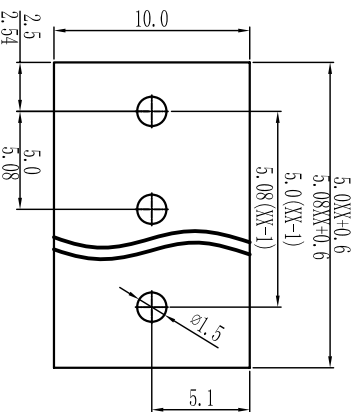

DORABO®

Cixi Dibo Electronics Co., LTD

产品规格书
product specification

P.C.B. LAYOUT

SECTION A-A

订购方式：
HOW TO ORDER

电气性能/Electrical
 参考标准/Standard: UL IEC
 额定电压/Rated voltage: 300V 250V
 额定电流/Rated current: 15A 18A
 接触电阻/Contact resistance: 20mΩ
 使用线径/Wire range: 30-12AWG 2.5mm²
 耐电压/Withstanding voltage: AC2000V/1Min
 绝缘电阻/Insulation resistance: 500MΩ/DC500V

机械性能/Mechanical
 温度范围/Temp Range: -40°C+105°C
 扭矩/Torque: 0.4Nm(3.54lb·in)
 剥线长度/Strip length: 6-7mm

尺寸/Dimensions
 间距/Pitch: 5.0mm, 5.08mm
 极数/Poles: 2P-24P

材质及电镀/Material
 塑件/Housing: PA66 UL94V-0
 螺丝/Screws: M2.5, steel Zinc plated
 方块/Cage: Brass, Ni plated
 焊脚/Pin header: Brass, Snle plated

linear dimension(Tolerances Standard GB/T 14486-2008)

	over 6 to 6	over 10 to 10	over 18 to 18	over 30 to 30	over 50 to 50	over 80 to 80	over 120 to 120	over 160 to 160	over 200 to 200	over 250 to 250	all to 5	over 5 to 5	over 30 to 30	over 120 to 120	
tolerance	±0.1	±0.14	±0.19	±0.25	±0.32	±0.43	±0.57	±0.72	±1.05	±1.25	0.5	0.025	0.06	0.12	0.4

单位/UNITS mm 尺寸/SIZE A4 比例/SCALE 比例

第一视角/THIRD ANGLE PROJECTION

名称/NAME DB128L-5-0/5.08

X-ON Electronics

Largest Supplier of Electrical and Electronic Components

Click to view similar products for [Fixed Terminal Blocks](#) category: