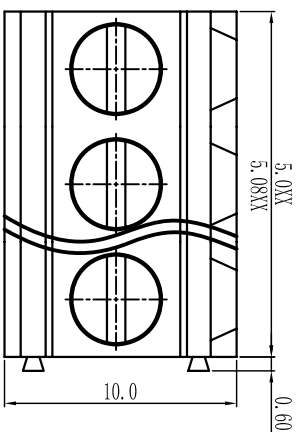

DORABO®

Cixi Dibo Electronics Co., LTD

产品规格书
product specification

P.C.B. LAYOUT

SECTION A-A

订购方式：
HOW TO ORDER

电气性能/Electrical
 参考标准/Standard: UL IEC
 额定电压/Rated voltage: 300V 250V
 额定电流/Rated current: 15A 18A
 接触电阻/Contact resistance: 20mΩ
 使用线径/Wire range: 30-12AWG 2.5mm²
 耐电压/Withstanding voltage: AC2000V/1Min
 绝缘电阻/Insulation resistance: 500MΩ/DC500V

机械性能/Mechanical
 温度范围/Temp Range: -40°C+105°C
 扭矩/Torque: 0.4Nm(3.54lb·in)
 剥线长度/Strip length: 6-7mm

尺寸/Dimensions
 间距/Pitch: 5.0mm, 5.08mm
 极数/Poles: 2P-24P

材质及电镀/Material
 塑件/Housing: PA66 UL94V-0
 螺丝/Screws: M2.5, steel Zinc plated
 方块/Cage: Brass, Ni plated
 焊脚/Pin header: Brass, Snle plated

linear dimension(Tolerances Standard GB/T 14486-2008)

	over 6 to 6	over 10 to 10	over 18 to 18	over 30 to 30	over 50 to 50	over 80 to 80	over 120 to 120	over 160 to 160	over 200 to 200	over 250 to 250	all to 5	over 5 to 5	over 30 to 30	over 120 to 120	
tolerance	±0.1	±0.14	±0.19	±0.25	±0.32	±0.43	±0.57	±0.72	±1.05	±1.25	0.5	0.025	0.06	0.12	0.4

单位/UNITS mm 尺寸/SIZE A4 比例/SCALE 比例

第一视角/THIRD ANGLE PROJECTION

名称/NAME DB128L-5-0/5.08

X-ON Electronics

Largest Supplier of Electrical and Electronic Components

Click to view similar products for [Fixed Terminal Blocks](#) category: