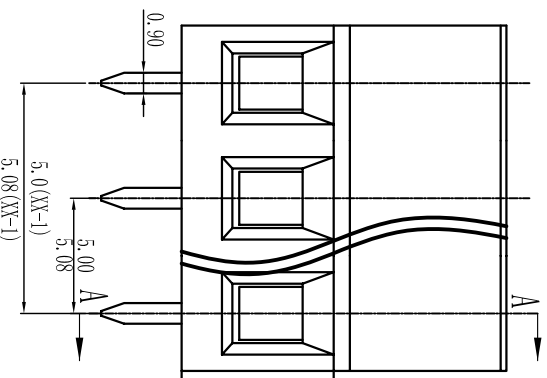

DORABO®

Cixi Dibo Electronics Co., LTD

产品规格书
product specification

P.C.B. LAYOUT

SECTION A-A

订购方式：
HOW TO ORDER

电气性能/Electrical
 参考标准/Standard: UL IEC
 额定电压/Rated voltage: 300V 250V
 额定电流/Rated current: 15A 18A
 接触电阻/Contact resistance: 20mΩ
 使用线径/Wire range: 30-12AWG 2.5mm²
 耐电压/Withstanding voltage: AC2000V/1Min
 绝缘电阻/Insulation resistance: 500MΩ/DC500V

机械性能/Mechanical
 温度范围/Temp Range: -40°C+105°C
 扭矩/Torque: 0.4Nm(3.54lb·in)
 剥线长度/Strip length: 6-7mm

尺寸/Dimensions
 间距/Pitch: 5.0mm, 5.08mm
 极数/Poles: 2P-24P

材质及电镀/Material
 塑件/Housing: PA66 UL94V-0
 螺丝/Screws: M2.5, steel Zinc plated
 方块/Cage: Brass, Ni plated
 焊脚/Pin header: Brass, Snle plated

linear dimension(Tolerances Standard GB/T 14486-2008)

	over 6 to 6	over 10 to 10	over 18 to 18	over 30 to 30	over 50 to 50	over 80 to 80	over 120 to 120	over 160 to 160	over 200 to 200	over 250 to 250	all to 5	over 5 to 5	over 30 to 30	over 120 to 120	
tolerance	±0.1	±0.14	±0.19	±0.25	±0.32	±0.43	±0.57	±0.72	±1.05	±1.25	0.5	0.025	0.06	0.12	0.4

单位/UNITS mm 尺寸/SIZE A4 比例/SCALE 比例

第一视角/THIRD ANGLE PROJECTION

名称/NAME DB128L-5-0/5.08

X-ON Electronics

Largest Supplier of Electrical and Electronic Components

Click to view similar products for [Fixed Terminal Blocks](#) category: