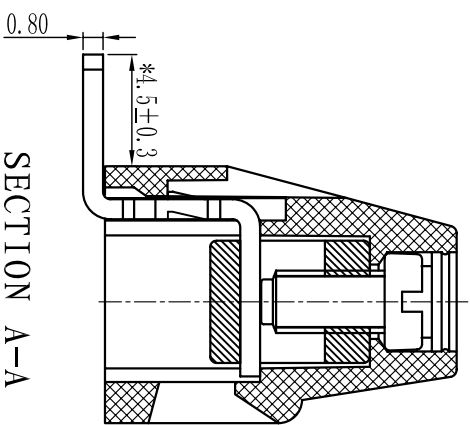

# Cixi Dibo Electronics Co., LTD

产品规格书  
THE SPEC SHEET

订购方式：  
HOW TO ORDER

**电气性能/Electrical**  
 参考标准/Standard: UL IEC  
 额定电压/Rated voltage: 300V 250V  
 额定电流/Rated current: 10A 18A  
 接触电阻/Contact resistance: 20mΩ  
 使用线径/Wire range: 22-12AWG 2.5mm<sup>2</sup>  
 耐电压/Withstanding voltage: AC2000V/Min  
 绝缘电阻/Insulation resistance: 500MΩ/DC500V

**机械性能/Mechanical**

温度范围/Temp.Range: -40°C+105°C  
 扭矩/Torque: 0.4Nm (3.54lb`in)

剥线长度/Strip length: 6-7mm

**尺寸/Dimensions**

间距/Pitch: 5.0mm/7.5mm

极数/Poles: 2P-24P

**材质及电镀/Material**

塑件/Housing: PA66, UL94V-0

螺丝/Screws: M2.5, steel Zinc plated

方块/Cage: Brass, Ni plated

焊脚/Pin header: Brass, Snle plated

单位/UNITS mm 尺寸/SIZE A4 比例/SCALE 比例

Cixi Dibo Electronics Co., LTD

第一视角/THIRD ANGLE PROJECTION

名称/NAME DB128R-5.0/7.5

	linear dimension/Tolerances Standard GB/T 14486-2008)												≡	—	∇	//	⊥
variable range	over 6 to 6	over 10 to 10	over 18 to 18	over 30 to 30	over 50 to 50	over 80 to 80	over 120 to 120	over 160 to 160	over 200 to 200	over 250 to 250	all	5 to 5	over 5 to 5	over 30 to 30	over 120 to 120		
tolerance	±0.1	±0.14	±0.19	±0.25	±0.32	±0.43	±0.57	±0.72	±0.88	±1.05	±1.25	0.5	0.025	0.06	0.12	0.4	