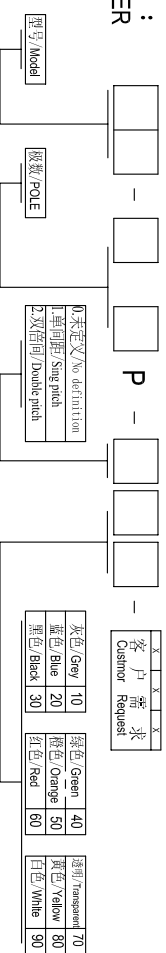

# Cixi Dibo Electronics Co., LTD

产品规格书  
THE SPEC SHEET

订购方式：  
HOW TO ORDER

**电气性能/Electrical**  
 参考标准/Standard: UL IEC  
 额定电压/Rated voltage: 300V 250V  
 额定电流/Rated current: 10A 18A  
 接触电阻/Contact resistance: 20mΩ  
 使用线径/Wire range: 22-12AWG 2.5mm<sup>2</sup>  
 耐电压/Withstanding voltage: AC2000V/Min  
 绝缘电阻/Insulation resistance: 500MΩ/DC500V

**机械性能/Mechanical**

温度范围/Temp.Range: -40°C+105°C  
 扭矩/Torque: 0.4Nm (3.54lb`in)

剥线长度/Strip length: 6-7mm

**尺寸/Dimensions**

间距/Pitch: 5.0mm/7.5mm

极数/Poles: 2P-24P

**材质及电镀/Material**

塑件/Housing: PA66, UL94V-0

螺丝/Screws: M2.5, steel Zinc plated

方块/Cage: Brass, Ni plated

焊脚/Pin header: Brass, Snle plated

单位/UNITS mm 尺寸/SIZE A4 比例/SCALE 比例

Cixi Dibo Electronics Co., LTD

第一视角/THIRD ANGLE PROJECTION

名称/NAME DB128R-5.0/7.5

	linear dimension/Tolerances Standard GB/T 14486-2008)												≡	—	∇	//	⊥
variable range	over 6 to 6	over 10 to 10	over 18 to 18	over 30 to 30	over 50 to 50	over 80 to 80	over 120 to 120	over 160 to 160	over 200 to 200	over 250 to 250	all	5 to 5	over 5 to 5	over 30 to 30	over 120 to 120		
tolerance	±0.1	±0.14	±0.19	±0.25	±0.32	±0.43	±0.57	±0.72	±0.88	±1.05	±1.25	0.5	0.025	0.06	0.12	0.4	