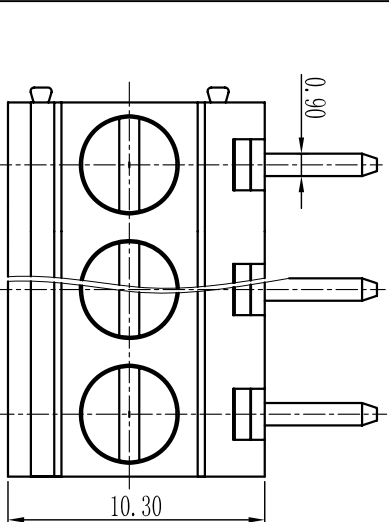

# Cixi Dibo Electronics Co., LTD

产品规格书  
THE SPEC SHEET

订购方式：  
HOW TO ORDER

**电气性能/Electrical**  
 参考标准/Standard: UL IEC  
 额定电压/Rated voltage: 300V 250V  
 额定电流/Rated current: 10A 18A  
 接触电阻/Contact resistance: 20mΩ  
 使用线径/Wire range: 22-12AWG 2.5mm<sup>2</sup>  
 耐电压/Withstanding voltage: AC2000V/Min  
 绝缘电阻/Insulation resistance: 500MΩ/DC500V

**机械性能/Mechanical**

温度范围/Temp.Range: -40°C+105°C  
 扭矩/Torque: 0.4Nm (3.54lb`in)

剥线长度/Strip length: 6-7mm

**尺寸/Dimensions**

间距/Pitch: 5.0mm/7.5mm

极数/Poles: 2P-24P

**材质及电镀/Material**

塑件/Housing: PA66, UL94V-0

螺丝/Screws: M2.5, steel Zinc plated

方块/Cage: Brass, Ni plated

焊脚/Pin header: Brass, Snle plated

单位/UNITS mm 尺寸/SIZE A4 比例/SCALE 比例

Cixi Dibo Electronics Co., LTD

第一视角/THIRD ANGLE PROJECTION

名称/NAME DB128R-5.0/7.5

	linear dimension/Tolerances Standard GB/T 14486-2008)												≡	—	∇	//	⊥
variable range	over 6 to 6	over 10 to 10	over 18 to 18	over 30 to 30	over 50 to 50	over 80 to 80	over 120 to 120	over 160 to 160	over 200 to 200	over 250 to 250	all	5 to 5	over 5 to 5	over 30 to 30	over 120 to 120		
tolerance	±0.1	±0.14	±0.19	±0.25	±0.32	±0.43	±0.57	±0.72	±0.88	±1.05	±1.25	0.5	0.025	0.06	0.12	0.4	