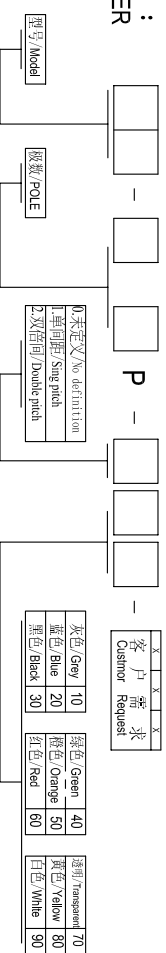

Cixi Dibo Electronics Co., LTD

产品规格书
THE SPEC SHEET

电气性能/Electrical
 参考标准/Standard: UL IEC
 额定电压/Rated voltage: 300V 250V
 额定电流/Rated current: 10A 18A
 接触电阻/Contact resistance: 20mΩ
 使用线径/Wire range: 22-12AWG 2.5mm²
 耐电压/Withstanding voltage: AC2000V/Min
 绝缘电阻/Insulation resistance: 500MΩ/DC500V

机械性能/Mechanical

温度范围/Temp.Range: -40°C+105°C
 扭矩/Torque: 0.4Nm (3.54lb`in)

剥线长度/Strip length: 6-7mm

尺寸/Dimensions

间距/Pitch: 5.0mm/7.5mm

极数/Poles: 2P-24P

材质及电镀/Material

塑件/Housing: PA66, UL94V-0

螺丝/Screws: M2.5, steel Zinc plated

方块/Cage: Brass, Ni plated

焊脚/Pin header: Brass, Snle plated

订购方式：
HOW TO ORDER

	linear dimension/Tolerances Standard GB/T 14486-2008)												≡	—	□	//	⊥
variable range	over 6 to 6	over 10 to 10	over 18 to 18	over 30 to 30	over 50 to 50	over 80 to 80	over 120 to 120	over 160 to 160	over 200 to 200	over 250 to 250	all	5 to 5	over 5 to 5	over 30 to 30	over 120 to 120		
tolerance	±0.1	±0.14	±0.19	±0.25	±0.32	±0.43	±0.57	±0.72	±0.88	±1.05	±1.25	0.5	0.025	0.06	0.12	0.4	

单位/UNITS mm 尺寸/SIZE A4 比例/SCALE 比例

第一视角/THIRD ANGLE PROJECTION

Cixi Dibo Electronics Co., LTD

名称/NAME DB128R-5.0/7.5

X-ON Electronics

Largest Supplier of Electrical and Electronic Components

Click to view similar products for [Fixed Terminal Blocks](#) category: