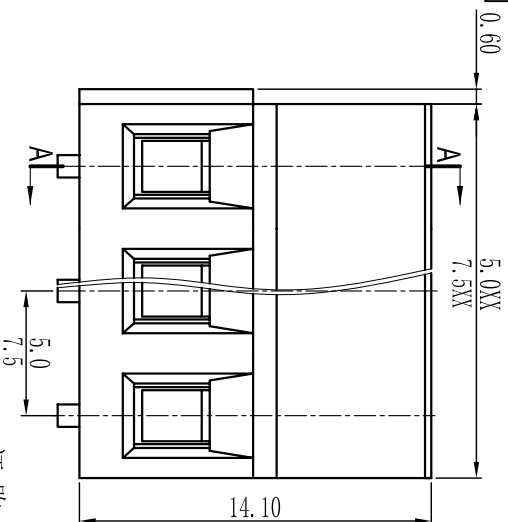

Cixi Dibo Electronics Co., LTD

产品规格书
THE SPEC SHEET

电气性能/Electrical
 参考标准/Standard: UL IEC
 额定电压/Rated voltage: 300V 250V
 额定电流/Rated current: 10A 18A
 接触电阻/Contact resistance: 20mΩ
 使用线径/Wire range: 22-12AWG 2.5mm²
 耐电压/Withstanding voltage: AC2000V/Min
 绝缘电阻/Insulation resistance: 500MΩ/DC500V

机械性能/Mechanical

温度范围/Temp.Range: -40°C+105°C
 扭矩/Torque: 0.4Nm (3.54lb`in)

剥线长度/Strip length: 6-7mm

尺寸/Dimensions

间距/Pitch: 5.0mm/7.5mm

极数/Poles: 2P-24P

材质及电镀/Material

塑件/Housing: PA66, UL94V-0

螺丝/Screws: M2.5, steel Zinc plated

方块/Cage: Brass, Ni plated

焊脚/Pin header: Brass, Snle plated

订购方式：
HOW TO ORDER

	linear dimension/Tolerances Standard GB/T 14486-2008)												≡	—	□	//	⊥
variable range	over 6 to 6	over 10 to 10	over 18 to 18	over 30 to 30	over 50 to 50	over 80 to 80	over 120 to 120	over 160 to 160	over 200 to 200	over 250 to 250	all	5 to 5	over 5 to 5	over 30 to 30	over 120 to 120		
tolerance	±0.1	±0.14	±0.19	±0.25	±0.32	±0.43	±0.57	±0.72	±0.88	±1.05	±1.25	0.5	0.025	0.06	0.12	0.4	

单位/UNITS mm 尺寸/SIZE A4 比例/SCALE 比例

第一视角/THIRD ANGLE PROJECTION

Cixi Dibo Electronics Co., LTD

名称/NAME DB128R-5.0/7.5

X-ON Electronics

Largest Supplier of Electrical and Electronic Components

Click to view similar products for [Fixed Terminal Blocks](#) category: