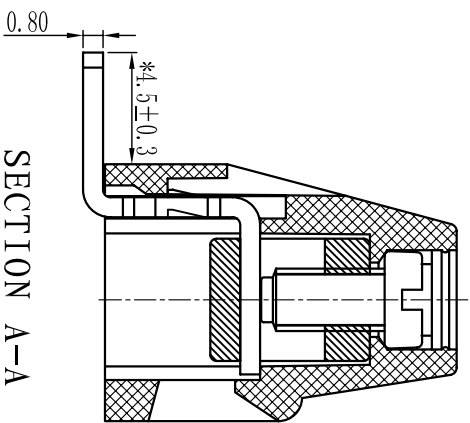

Cixi Dibo Electronics Co., LTD

产品规格书
THE SPEC SHEET

电气性能/Electrical
 参考标准/Standard: UL IEC
 额定电压/Rated voltage: 300V 250V
 额定电流/Rated current: 10A 18A
 接触电阻/Contact resistance: 20mΩ
 使用线径/Wire range: 22-12AWG 2.5mm²
 耐电压/Withstanding voltage: AC2000V/Min
 绝缘电阻/Insulation resistance: 500MΩ/DC500V

机械性能/Mechanical

温度范围/Temp.Range: -40°C+105°C
 扭矩/Torque: 0.4Nm (3.54lb`in)

剥线长度/Strip length: 6-7mm

尺寸/Dimensions

间距/Pitch: 5.0mm/7.5mm

极数/Poles: 2P-24P

材质及电镀/Material

塑件/Housing: PA66, UL94V-0

螺丝/Screws: M2.5, steel Zinc plated

方块/Cage: Brass, Ni plated

焊脚/Pin header: Brass, Snle plated

订购方式：
HOW TO ORDER

	linear dimension/Tolerances Standard GB/T 14486-2008)												≡	—	□	//	⊥
variable range	over 6 to 6	over 10 to 10	over 18 to 18	over 30 to 30	over 50 to 50	over 80 to 80	over 120 to 120	over 160 to 160	over 200 to 200	over 250 to 250	all	5 to 5	over 5 to 5	over 30 to 30	over 120 to 120		
tolerance	±0.1	±0.14	±0.19	±0.25	±0.32	±0.43	±0.57	±0.72	±0.88	±1.05	±1.25	0.5	0.025	0.06	0.12	0.4	

单位/UNITS mm 尺寸/SIZE A4 比例/SCALE 比例

第一视角/THIRD ANGLE PROJECTION

Cixi Dibo Electronics Co., LTD

名称/NAME DB128R-5.0/7.5

X-ON Electronics

Largest Supplier of Electrical and Electronic Components

Click to view similar products for [Fixed Terminal Blocks](#) category: