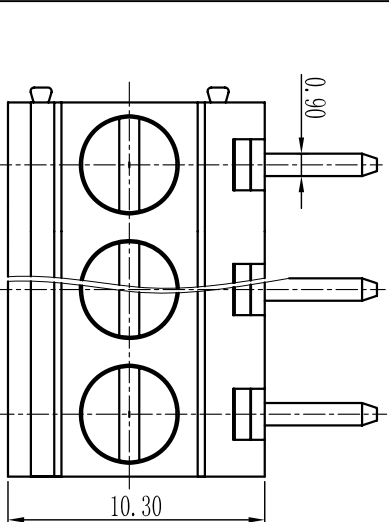

Cixi Dibo Electronics Co., LTD

产品规格书
THE SPEC SHEET

电气性能/Electrical
 参考标准/Standard: UL IEC
 额定电压/Rated voltage: 300V 250V
 额定电流/Rated current: 10A 18A
 接触电阻/Contact resistance: 20mΩ
 使用线径/Wire range: 22-12AWG 2.5mm²
 耐电压/Withstanding voltage: AC2000V/Min
 绝缘电阻/Insulation resistance: 500MΩ/DC500V

机械性能/Mechanical

温度范围/Temp.Range: -40°C+105°C
 扭矩/Torque: 0.4Nm (3.54lb`in)

剥线长度/Strip length: 6-7mm

尺寸/Dimensions

间距/Pitch: 5.0mm/7.5mm

极数/Poles: 2P-24P

材质及电镀/Material

塑件/Housing: PA66, UL94V-0

螺丝/Screws: M2.5, steel Zinc plated

方块/Cage: Brass, Ni plated

焊脚/Pin header: Brass, Snle plated

订购方式：
HOW TO ORDER

	linear dimension/Tolerances Standard GB/T 14486-2008)												≡	—	□	//	⊥
variable range	over 6 to 6	over 10 to 10	over 18 to 18	over 30 to 30	over 50 to 50	over 80 to 80	over 120 to 120	over 160 to 160	over 200 to 200	over 250 to 250	all	5 to 5	over 5 to 5	over 30 to 30	over 120 to 120		
tolerance	±0.1	±0.14	±0.19	±0.25	±0.32	±0.43	±0.57	±0.72	±0.88	±1.05	±1.25	0.5	0.025	0.06	0.12	0.4	

单位/UNITS mm 尺寸/SIZE A4 比例/SCALE 比例

第一视角/THIRD ANGLE PROJECTION

Cixi Dibo Electronics Co., LTD

名称/NAME DB128R-5.0/7.5

X-ON Electronics

Largest Supplier of Electrical and Electronic Components

Click to view similar products for [Fixed Terminal Blocks](#) category: