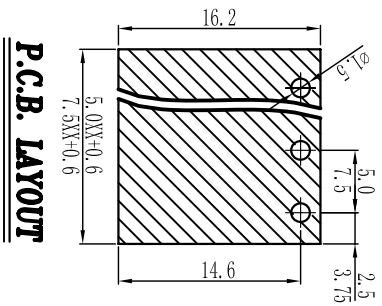

Cixi Dibo Electronics Co., LTD

产品规格书
THE SPEC SHEET