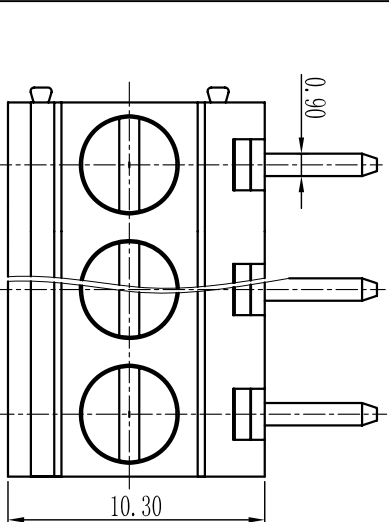

# Cixi Dibo Electronics Co., LTD

产品规格书  
THE SPEC SHEET

订购方式：  
HOW TO ORDER

**电气性能/Electrical**  
 参考标准/Standard: UL IEC  
 额定电压/Rated voltage: 300V 250V  
 额定电流/Rated current: 10A 18A  
 接触电阻/Contact resistance: 20mΩ  
 使用线径/Wire range: 22-12AWG 2.5mm<sup>2</sup>  
 耐电压/Withstanding voltage: AC2000V/Min  
 绝缘电阻/Insulation resistance: 500MΩ/DC500V

**机械性能/Mechanical**

温度范围/Temp.Range: -40°C+105°C  
 扭矩/Torque: 0.4Nm(3.54lb`in)

剥线长度/Strip length: 6-7mm

**尺寸/Dimensions**

间距/Pitch: 5.0mm/7.5mm

极数/Poles: 2P-24P

**材质及电镀/Material**

塑件/Housing: PA66, UL94V-0

螺丝/Screws: M2.5, steel Zinc plated

方块/Cage: Brass, Ni plated

焊脚/Pin header: Brass, Snle plated

linear dimension/Tolerances Standard GB/T 14486-2008)	over 6 to 10	over 10 to 18	over 18 to 30	over 30 to 50	over 50 to 80	over 80 to 120	over 120 to 160	over 160 to 200	over 200 to 250	over 250 to all	≡	—	□	∥	⊥
	tolerance ±0.1	±0.14	±0.19	±0.25	±0.32	±0.43	±0.57	±0.72	±0.88	±1.05	±1.25	0.5	0.025	0.06	0.12

单位/UNITS	mm	尺寸/SIZE	A4	比例/SCALE	比例
----------	----	---------	----	----------	----

第一视角/THIRD ANGLE PROJECTION

Cixi Dibo Electronics Co., LTD

名称/NAME DB128R-5.0/7.5