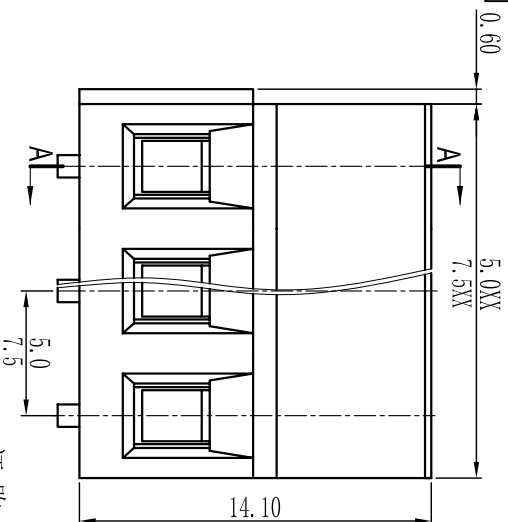

Cixi Dibo Electronics Co., LTD

产品规格书
THE SPEC SHEET

订购方式：
HOW TO ORDER