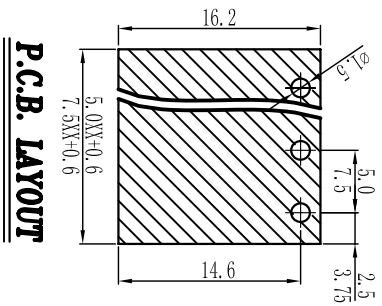

Cixi Dibo Electronics Co., LTD

产品规格书
THE SPEC SHEET

订购方式：
HOW TO ORDER