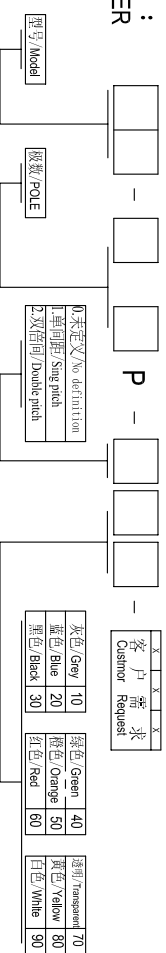

# Cixi Dibo Electronics Co., LTD

产品规格书  
THE SPEC SHEET

订购方式：  
HOW TO ORDER

**电气性能/Electrical**  
 参考标准/Standard: UL IEC  
 额定电压/Rated voltage: 300V 250V  
 额定电流/Rated current: 10A 18A  
 接触电阻/Contact resistance: 20mΩ  
 使用线径/Wire range: 22-12AWG 2.5mm<sup>2</sup>  
 耐电压/Withstanding voltage: AC2000V/Min  
 绝缘电阻/Insulation resistance: 500MΩ/DC500V

**机械性能/Mechanical**

温度范围/Temp.Range: -40°C+105°C  
 扭矩/Torque: 0.4Nm(3.54lb`in)

剥线长度/Strip length: 6-7mm

**尺寸/Dimensions**

间距/Pitch: 5.0mm/7.5mm

极数/Poles: 2P-24P

**材质及电镀/Material**

塑件/Housing: PA66, UL94V-0

螺丝/Screws: M2.5, steel Zinc plated

方块/Cage: Brass, Ni plated

焊脚/Pin header: Brass, Snle plated

linear dimension/Tolerances Standard GB/T 14486-2008)	over 6 to 10	over 10 to 18	over 18 to 30	over 30 to 50	over 50 to 80	over 80 to 120	over 120 to 160	over 160 to 200	over 200 to 250	over 250 to all	≡	—	□	∥	⊥
	tolerance ±0.1	±0.14	±0.19	±0.25	±0.32	±0.43	±0.57	±0.72	±0.88	±1.05	±1.25	0.5	0.025	0.06	0.12

单位/UNITS	mm	尺寸/SIZE	A4	比例/SCALE	比例
----------	----	---------	----	----------	----

第一视角/THIRD ANGLE PROJECTION

Cixi Dibo Electronics Co., LTD

名称/NAME DB128R-5.0/7.5