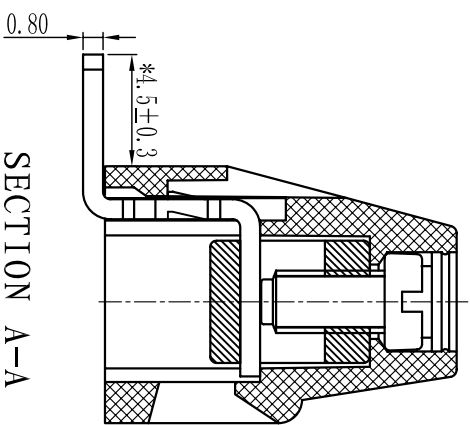

# Cixi Dibo Electronics Co., LTD

产品规格书  
THE SPEC SHEET

订购方式：  
HOW TO ORDER

**电气性能/Electrical**  
 参考标准/Standard: UL IEC  
 额定电压/Rated voltage: 300V 250V  
 额定电流/Rated current: 10A 18A  
 接触电阻/Contact resistance: 20mΩ  
 使用线径/Wire range: 22-12AWG 2.5mm<sup>2</sup>  
 耐电压/Withstanding voltage: AC2000V/Min  
 绝缘电阻/Insulation resistance: 500MΩ/DC500V

**机械性能/Mechanical**

温度范围/Temp.Range: -40°C+105°C  
 扭矩/Torque: 0.4Nm(3.54lb`in)

剥线长度/Strip length: 6-7mm

**尺寸/Dimensions**

间距/Pitch: 5.0mm/7.5mm

极数/Poles: 2P-24P

**材质及电镀/Material**

塑件/Housing: PA66, UL94V-0

螺丝/Screws: M2.5, steel Zinc plated

方块/Cage: Brass, Ni plated

焊脚/Pin header: Brass, Snle plated

linear dimension/Tolerances Standard GB/T 14486-2008)	over 6 to 10	over 10 to 18	over 18 to 30	over 30 to 50	over 50 to 80	over 80 to 120	over 120 to 160	over 160 to 200	over 200 to 250	over 250 to all	≡	—	□	∥	⊥
	tolerance ±0.1	±0.14	±0.19	±0.25	±0.32	±0.43	±0.57	±0.72	±0.88	±1.05	±1.25	0.5	0.025	0.06	0.12

单位/UNITS	mm	尺寸/SIZE	A4	比例/SCALE	比例
----------	----	---------	----	----------	----

第一视角/THIRD ANGLE PROJECTION

Cixi Dibo Electronics Co., LTD

名称/NAME DB128R-5.0/7.5