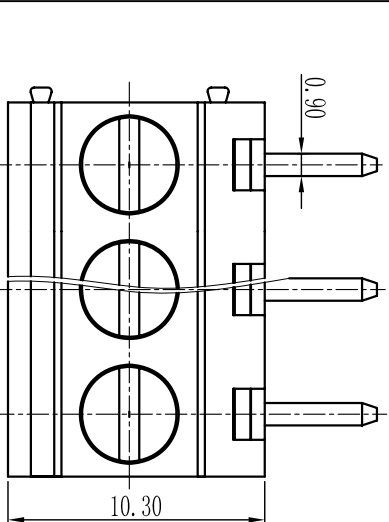

Cixi Dibo Electronics Co., LTD

产品规格书
THE SPEC SHEET

订购方式：
HOW TO ORDER

电气性能/Electrical
 参考标准/Standard: UL IEC
 额定电压/Rated voltage: 300V 250V
 额定电流/Rated current: 10A 18A
 接触电阻/Contact resistance: 20mΩ
 使用线径/Wire range: 22-12AWG 2.5mm²
 耐电压/Withstanding voltage: AC2000V/Min
 绝缘电阻/Insulation resistance: 500MΩ/DC500V

机械性能/Mechanical

温度范围/Temp.Range: -40°C+105°C
 扭矩/Torque: 0.4Nm(3.54lb`in)

剥线长度/Strip length: 6-7mm

尺寸/Dimensions

间距/Pitch: 5.0mm/7.5mm

极数/Poles: 2P-24P

材质及电镀/Material

塑件/Housing: PA66, UL94V-0

螺丝/Screws: M2.5, steel Zinc plated

方块/Cage: Brass, Ni plated

焊脚/Pin header: Brass, Snle plated

	linear dimension(Tolerances Standard GB/T 14486-2008)												≡	—	□	//	⊥
variable range	over 6 to 6	over 10 to 10	over 18 to 18	over 30 to 30	over 50 to 50	over 80 to 80	over 120 to 120	over 160 to 160	over 200 to 200	over 250 to 250	all	5 to 5	over 5 to 5	over 30 to 30	over 120 to 120		
tolerance	±0.1	±0.14	±0.19	±0.25	±0.32	±0.43	±0.57	±0.72	±0.88	±1.05	±1.25	0.5	0.025	0.06	0.12	0.4	

单位/UNITS mm 尺寸/SIZE A4 比例/SCALE 比例

Cixi Dibo Electronics Co., LTD

第一视角/THIRD ANGLE PROJECTION

名称/NAME DB128R-5.0/7.5

X-ON Electronics

Largest Supplier of Electrical and Electronic Components

Click to view similar products for [Fixed Terminal Blocks](#) category: