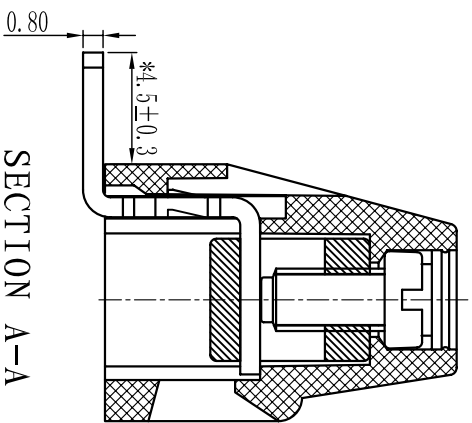

Cixi Dibo Electronics Co., LTD

产品规格书
THE SPEC SHEET

订购方式：
HOW TO ORDER

电气性能/Electrical
 参考标准/Standard: UL IEC
 额定电压/Rated voltage: 300V 250V
 额定电流/Rated current: 10A 18A
 接触电阻/Contact resistance: 20mΩ
 使用线径/Wire range: 22-12AWG 2.5mm²
 耐电压/Withstanding voltage: AC2000V/Min
 绝缘电阻/Insulation resistance: 500MΩ/DC500V

机械性能/Mechanical

温度范围/Temp.Range: -40°C+105°C
 扭矩/Torque: 0.4Nm(3.54lb`in)

剥线长度/Strip length: 6-7mm

尺寸/Dimensions

间距/Pitch: 5.0mm/7.5mm

极数/Poles: 2P-24P

材质及电镀/Material

塑件/Housing: PA66, UL94V-0

螺丝/Screws: M2.5, steel Zinc plated

方块/Cage: Brass, Ni plated

焊脚/Pin header: Brass, Snle plated

	linear dimension(Tolerances Standard GB/T 14486-2008)												≡	—	□	//	⊥
variable range	over 6 to 6	over 10 to 10	over 18 to 18	over 30 to 30	over 50 to 50	over 80 to 80	over 120 to 120	over 160 to 160	over 200 to 200	over 250 to 250	all	5 to 5	over 5 to 5	over 30 to 30	over 120 to 120		
tolerance	±0.1	±0.14	±0.19	±0.25	±0.32	±0.43	±0.57	±0.72	±0.88	±1.05	±1.25	0.5	0.025	0.06	0.12	0.4	

单位/UNITS mm 尺寸/SIZE A4 比例/SCALE 比例

Cixi Dibo Electronics Co., LTD

第一视角/THIRD ANGLE PROJECTION

名称/NAME DB128R-5.0/7.5

X-ON Electronics

Largest Supplier of Electrical and Electronic Components

Click to view similar products for [Fixed Terminal Blocks](#) category: