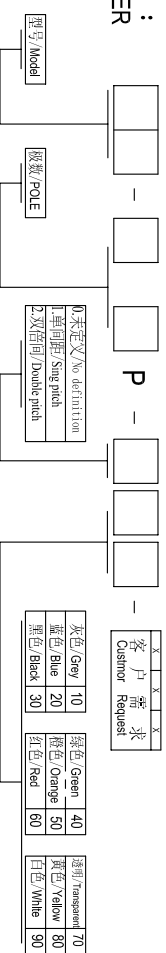

Cixi Dibo Electronics Co., LTD

产品规格书
THE SPEC SHEET

订购方式：
HOW TO ORDER

电气性能/Electrical
 参考标准/Standard: UL IEC
 额定电压/Rated voltage: 300V 250V
 额定电流/Rated current: 10A 18A
 接触电阻/Contact resistance: 20mΩ
 使用线径/Wire range: 22-12AWG 2.5mm²
 耐电压/Withstanding voltage: AC2000V/Min
 绝缘电阻/Insulation resistance: 500MΩ/DC500V

机械性能/Mechanical

温度范围/Temp.Range: -40°C+105°C
 扭矩/Torque: 0.4Nm(3.54lb`in)

剥线长度/Strip length: 6-7mm

尺寸/Dimensions

间距/Pitch: 5.0mm/7.5mm

极数/Poles: 2P-24P

材质及电镀/Material

塑件/Housing: PA66, UL94V-0

螺丝/Screws: M2.5, steel Zinc plated

方块/Cage: Brass, Ni plated

焊脚/Pin header: Brass, Snle plated

	linear dimension(Tolerances Standard GB/T 14486-2008)												≡	—	□	//	⊥
variable range	over 6 to 6	over 10 to 10	over 18 to 18	over 30 to 30	over 50 to 50	over 80 to 80	over 120 to 120	over 160 to 160	over 200 to 200	over 250 to 250	all	5 to 5	over 5 to 5	over 30 to 30	over 120 to 120		
tolerance	±0.1	±0.14	±0.19	±0.25	±0.32	±0.43	±0.57	±0.72	±0.88	±1.05	±1.25	0.5	0.025	0.06	0.12	0.4	

单位/UNITS mm 尺寸/SIZE A4 比例/SCALE 比例

Cixi Dibo Electronics Co., LTD

第一视角/THIRD ANGLE PROJECTION

名称/NAME DB128R-5.0/7.5

X-ON Electronics

Largest Supplier of Electrical and Electronic Components

Click to view similar products for [Fixed Terminal Blocks](#) category: