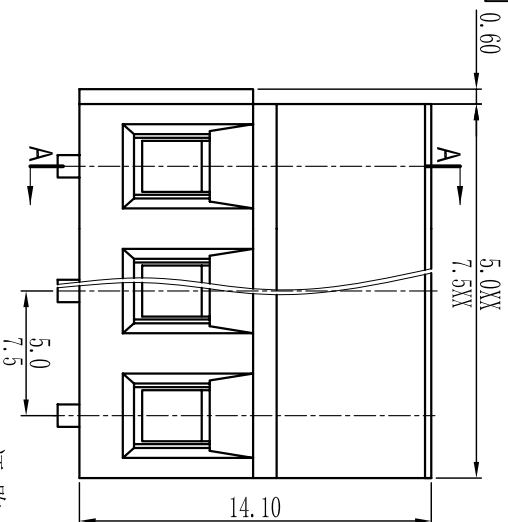

Cixi Dibo Electronics Co., LTD

产品规格书
THE SPEC SHEET

订购方式：
HOW TO ORDER

电气性能/Electrical
 参考标准/Standard: UL IEC
 额定电压/Rated voltage: 300V 250V
 额定电流/Rated current: 10A 18A
 接触电阻/Contact resistance: 20mΩ
 使用线径/Wire range: 22-12AWG 2.5mm²
 耐电压/Withstanding voltage: AC2000V/Min
 绝缘电阻/Insulation resistance: 500MΩ/DC500V

机械性能/Mechanical

温度范围/Temp.Range: -40°C+105°C
 扭矩/Torque: 0.4Nm(3.54lb`in)

剥线长度/Strip length: 6-7mm

尺寸/Dimensions

间距/Pitch: 5.0mm/7.5mm

极数/Poles: 2P-24P

材质及电镀/Material

塑件/Housing: PA66, UL94V-0

螺丝/Screws: M2.5, steel Zinc plated

方块/Cage: Brass, Ni plated

焊脚/Pin header: Brass, Snle plated

	linear dimension(Tolerances Standard GB/T 14486-2008)												≡	—	□	//	⊥
variable range	over 6 to 6	over 10 to 10	over 18 to 18	over 30 to 30	over 50 to 50	over 80 to 80	over 120 to 120	over 160 to 160	over 200 to 200	over 250 to 250	all	5 to 5	over 5 to 5	over 30 to 30	over 120 to 120		
tolerance	±0.1	±0.14	±0.19	±0.25	±0.32	±0.43	±0.57	±0.72	±0.88	±1.05	±1.25	0.5	0.025	0.06	0.12	0.4	

单位/UNITS mm 尺寸/SIZE A4 比例/SCALE 比例

Cixi Dibo Electronics Co., LTD

第一视角/THIRD ANGLE PROJECTION

名称/NAME DB128R-5.0/7.5

X-ON Electronics

Largest Supplier of Electrical and Electronic Components

Click to view similar products for [Fixed Terminal Blocks](#) category: