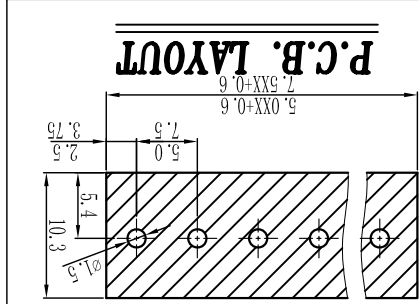

## SECTION A-A

订购方式：  
HOW TO ORDER:

电气性能/Electrical  
 参考标准/Standard: UL IEC  
 额定电压/Rated voltage: 300V 250V  
 额定电流/Rated current: 10A 18A  
 接触电阻/Contact resistance: 20m $\Omega$   
 使用线径/Wire range: 22-12AWG 2.5mm<sup>2</sup>  
 耐电压/Withstanding voltage: AC2000V/1Min  
 绝缘电阻/Insulation resistance: 500M $\Omega$ /DC500V

机械性能/Mechanical  
 温度范围/Temp.Range: -40°C~+105°C  
 扭矩/Torque: 0.4Nm(3.541lb·in)  
 剥线长度/Strip length: 6-7mm

尺寸/Dimensions  
 间距/Pitch: 5.0mm, 7.5mm  
 极数/Poles: 2P-24P

材质及电镀/Material  
 塑件/Housing: PA66, UL94V-0  
 螺丝/Screws: M2.5, steel Zinc plated  
 方块/Cage: Brass, Ni plated  
 焊脚/Pin header: Brass, Snle plated

tolerance	variable range	linear dimension(Tolerances Standard GB/T 14486-2008)
±0.1	6 to	≡
±0.14	10 to	≡
±0.19	18 to	≡
±0.25	30 to	≡
±0.32	50 to	≡
±0.43	80 to	≡
±0.57	120 to	≡
±0.72	160 to	≡
±0.88	200 to	≡
±1.05	250 to	≡
±1.25	all to	≡
0.5	5 to	—
0.025	5 to	—
0.06	5 to	—
0.12	30 to	—
0.4	120 to	—

Cixi Dibo Electronics Co., LTD		名称/NAME	DB128V-5.0/7.5
单位/UNITS	mm	比例/SCALE	A4
第一视角/THIRD ANGLE PROJECTION			