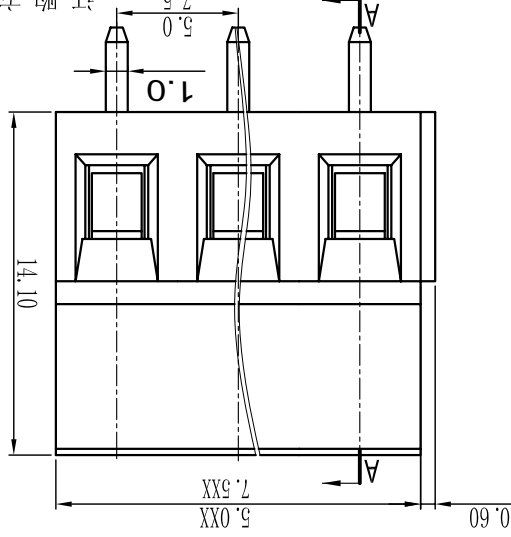

## SECTION A-A

订购方式：  
HOW TO ORDER:

电气性能/Electrical  
 参考标准/Standard: UL IEC  
 额定电压/Rated voltage: 300V 250V  
 额定电流/Rated current: 10A 18A  
 接触电阻/Contact resistance: 20m $\Omega$   
 使用线径/Wire range: 22-12AWG 2.5mm<sup>2</sup>  
 耐电压/Withstanding voltage: AC2000V/1Min  
 绝缘电阻/Insulation resistance: 500M $\Omega$ /DC500V

机械性能/Mechanical  
 温度范围/Temp.Range: -40°C~+105°C  
 扭矩/Torque: 0.4Nm(3.541lb·in)  
 剥线长度/Strip length: 6-7mm

尺寸/Dimensions  
 间距/Pitch: 5.0mm, 7.5mm  
 极数/Poles: 2P-24P

材质及电镀/Material  
 塑件/Housing: PA66, UL94V-0  
 螺丝/Screws: M2.5, steel Zinc plated  
 方块/Cage: Brass, Ni plated  
 焊脚/Pin header: Brass, Snle plated

tolerance	variable range	linear dimension(Tolerances Standard GB/T 14486-2008)
±0.1	6 to	≡
±0.14	10 to	≡
±0.19	18 to	≡
±0.25	30 to	≡
±0.32	50 to	≡
±0.43	80 to	≡
±0.57	120 to	≡
±0.72	160 to	≡
±0.88	200 to	≡
±1.05	250 to	≡
±1.25	all to	≡
0.5	5 to	—
0.025	5 to	—
0.06	5 to	—
0.12	30 to	—
0.4	120 to	—

Cixi Dibo Electronics Co., LTD		名称/NAME	DB128V-5.0/7.5
单位/UNITS	mm	比例/SCALE	A4
第一视角/THIRD ANGLE PROJECTION			