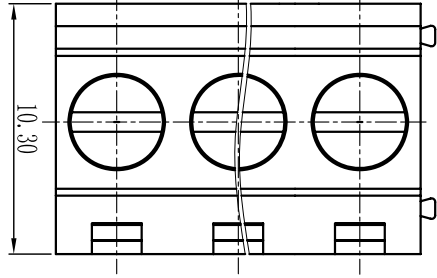

## SECTION A-A

订购方式：  
HOW TO ORDER:

电气性能/Electrical  
 参考标准/Standard: UL IEC  
 额定电压/Rated voltage: 300V 250V  
 额定电流/Rated current: 10A 18A  
 接触电阻/Contact resistance: 20m $\Omega$   
 使用线径/Wire range: 22-12AWG 2.5mm<sup>2</sup>  
 耐电压/Withstanding voltage: AC2000V/1Min  
 绝缘电阻/Insulation resistance: 500M $\Omega$ /DC500V

机械性能/Mechanical  
 温度范围/Temp.Range: -40°C~+105°C  
 扭矩/Torque: 0.4Nm(3.541lb·in)  
 剥线长度/Strip length: 6-7mm

尺寸/Dimensions  
 间距/Pitch: 5.0mm, 7.5mm  
 极数/Poles: 2P-24P

材质及电镀/Material  
 塑件/Housing: PA66, UL94V-0  
 螺丝/Screws: M2.5, steel Zinc plated  
 方块/Cage: Brass, Ni plated  
 焊脚/Pin header: Brass, Snle plated

tolerance	variable range	linear dimension(Tolerances Standard GB/T 14486-2008)
±0.1	6 to	≡
±0.14	10 to	≡
±0.19	18 to	≡
±0.25	30 to	≡
±0.32	50 to	≡
±0.43	80 to	≡
±0.57	120 to	≡
±0.72	160 to	≡
±0.88	200 to	≡
±1.05	250 to	≡
±1.25	all to	≡
0.5	5 to	—
0.025	5 to	—
0.06	5 to	—
0.12	30 to	—
0.4	120 to	—

Cixi Dibo Electronics Co., LTD		名称/NAME	DB128V-5.0/7.5
单位/UNITS	mm	比例/SCALE	A4
第一视角/THIRD ANGLE PROJECTION			