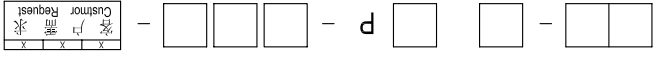

## SECTION A-A

订购方式：  
HOW TO ORDER:

电气性能/Electrical  
 参考标准/Standard: UL IEC  
 额定电压/Rated voltage: 300V 250V  
 额定电流/Rated current: 10A 18A  
 接触电阻/Contact resistance: 20m $\Omega$   
 使用线径/Wire range: 22-12AWG 2.5mm<sup>2</sup>  
 耐电压/Withstanding voltage: AC2000V/1Min  
 绝缘电阻/Insulation resistance: 500M $\Omega$ /DC500V