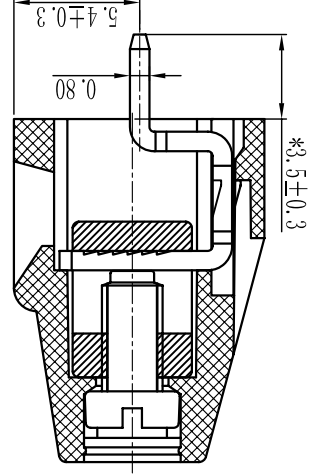

## SECTION A-A

订购方式：  
HOW TO ORDER:

电气性能/Electrical  
 参考标准/Standard: UL IEC  
 额定电压/Rated voltage: 300V 250V  
 额定电流/Rated current: 10A 18A  
 接触电阻/Contact resistance: 20m $\Omega$   
 使用线径/Wire range: 22-12AWG 2.5mm<sup>2</sup>  
 耐电压/Withstanding voltage: AC2000V/1Min  
 绝缘电阻/Insulation resistance: 500M $\Omega$ /DC500V

机械性能/Mechanical  
 温度范围/Temp.Range: -40°C~+105°C  
 扭矩/Torque: 0.4Nm(3.541lb·in)  
 剥线长度/Strip length: 6-7mm

尺寸/Dimensions  
 间距/Pitch: 5.0mm, 7.5mm  
 极数/Poles: 2P-24P

材质及电镀/Material  
 塑件/Housing: PA66, UL94V-0  
 螺丝/Screws: M2.5, steel Zinc plated  
 方块/Cage: Brass, Ni plated  
 焊脚/Pin header: Brass, Snle plated

tolerance	variable range	linear dimension(Tolerances Standard GB/T 14486-2008)
±0.1	6 to	≡
±0.14	10 to	≡
±0.19	18 to	≡
±0.25	30 to	≡
±0.32	50 to	≡
±0.43	80 to	≡
±0.57	120 to	≡
±0.72	160 to	≡
±0.88	200 to	≡
±1.05	250 to	≡
±1.25	all to	≡
0.5	5 to	—
0.025	5 to	—
0.06	5 to	—
0.12	30 to	—
0.4	120 to	—

Cixi Dibo Electronics Co., LTD		名称/NAME	DB128V-5.0/7.5
单位/UNITS	mm	比例/SCALE	A4
第一视角/THIRD ANGLE PROJECTION			