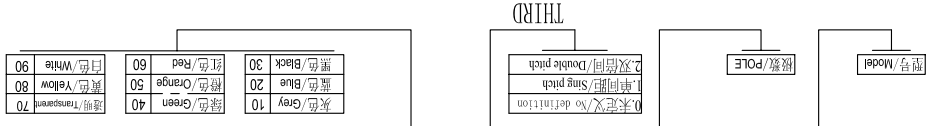

订购方式：
HOW TO ORDER:

电气性能/Electrical
参考标准/Standard: UL IEC
额定电压/Rated voltage: 300V 250V
额定电流/Rated current: 10A 18A
接触电阻/Contact resistance: 20m Ω
使用线径/Wire range: 22-12AWG 2.5mm²
耐电压/Withstanding voltage: AC2000V/1Min
绝缘电阻/Insulation resistance: 500M Ω /DC500V

机械性能/Mechanical
温度范围/Temp.Range: -40°C~+105°C
扭矩/Torque: 0.4Nm(3.541lb·in)
剥线长度/Strip length: 6-7mm

尺寸/Dimensions
间距/Pitch: 5.0mm, 7.5mm
极数/Poles: 2P-24P

材质及电镀/Material
塑件/Housing: PA66, UL94V-0
螺丝/Screws: M2.5, steel Zinc plated
方块/Cage: Brass, Ni plated
焊脚/Pin header: Brass, Snle plated

tolerance	variable range	linear dimension(Tolerances Standard GB/T 14486-2008)
±0.1	6 to	≡
±0.14	10 to	≡
±0.19	18 to	≡
±0.25	30 to	≡
±0.32	50 to	≡
±0.43	80 to	≡
±0.57	120 to	≡
±0.72	160 to	≡
±0.88	200 to	≡
±1.05	250 to	≡
±1.25	all to	≡
0.5	5 to	—
0.025	5 to	—
0.06	5 to	—
0.12	30 to	—
0.4	120 to	—

Cixi Dibo Electronics Co., LTD		名称/NAME	DB128V-5.0/7.5
单位/UNITS	mm	比例/SCALE	A4
第一视角/THIRD ANGLE PROJECTION