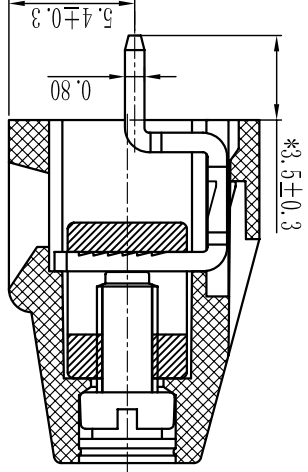

## SECTION A-A

		linear dimension(Tolerances Standard GB/T 14486-2008)															
		≡	≡	≡	≡	≡	≡	≡	≡	≡	≡	≡	≡	≡	≡	≡	≡
		∟	∟	∟	∟	∟	∟	∟	∟	∟	∟	∟	∟	∟	∟	∟	∟
tolerance	variable range	±0.1	±0.14	±0.19	±0.25	±0.32	±0.43	±0.57	±0.72	±0.88	±1.05	±1.25	0.5	0.025	0.06	0.12	0.4
6 to	6 to	10 to	18 to	30 to	50 to	80 to	120 to	160 to	200 to	250 to	250 to	250 to	all to	5 to	5 to	30 to	120 to
over	over	over	over	over	over	over	over	over	over	over	over	over	over	over	over	over	over

订购方式:  
HOW TO ORDER:

尺寸/Dimensions  
间距/Pitch: 5.0mm, 7.5mm  
极数/Poles: 2P-24P  
材质及电镀/Material  
塑件/Housing: P466, UL94V-0  
螺丝/Screws: M2.5, steel Zinc plated  
方块/Cage: Brass, Ni plated  
焊脚/Pin header: Brass, Sate plated

机械性能/Mechanical  
温度范围/Temp.Range: -40°C~+105°C  
扭矩/Torque: 0.4Nm(3.541lb·in)  
剥线长度/Strip length: 6~7mm

电气性能/Electrical  
参考标准/Standard: UL IEC  
额定电压/Rated voltage: 300V 250V  
额定电流/Rated current: 10A 18A  
接触电阻/Contact resistance: 20mΩ  
使用线径/Wire range: 22-12AWG 2.5mm<sup>2</sup>  
耐电压/Withstanding voltage: AC2000V/1Min

绝缘电阻/Insulation resistance: 500MΩ/DC500V

单位名称/UNITS	mm	比例/SCALE	A4	名称/NAME	DB128V-5.0/7.5
尺寸/SIZE		比例/SCALE		名称/NAME	