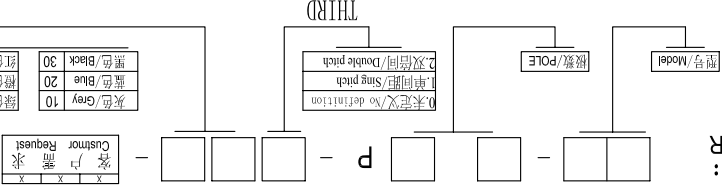

## SECTION A-A

		linear dimension(Tolerances Standard GB/T 14486-2008)															
		≡	≡	≡	≡	≡	≡	≡	≡	≡	≡	≡	≡	≡	≡	≡	≡
		∟	∟	∟	∟	∟	∟	∟	∟	∟	∟	∟	∟	∟	∟	∟	∟
tolerance	variable range	±0.1	±0.14	±0.19	±0.25	±0.32	±0.43	±0.57	±0.72	±0.88	±1.05	±1.25	0.5	0.025	0.06	0.12	0.4
6 to	6 to	10 to	18 to	30 to	50 to	80 to	120 to	160 to	200 to	250 to	250 to	250 to	all to	5 to	5 to	30 to	120 to
over	over	over	over	over	over	over	over	over	over	over	over	over	over	over	over	over	over

订购方式:  
HOW TO ORDER:

尺寸/Dimensions  
间距/Pitch: 5.0mm, 7.5mm  
极数/Poles: 2P-24P  
材质及电镀/Material  
塑件/Housing: P466, UL94V-0  
螺丝/Screws: M2.5, steel Zinc plated  
方块/Cage: Brass, Ni plated  
焊脚/Pin header: Brass, Sate plated

机械性能/Mechanical  
温度范围/Temp.Range: -40°C~+105°C  
扭矩/Torque: 0.4Nm(3.541lb·in)  
剥线长度/Strip length: 6~7mm

电气性能/Electrical  
参考标准/Standard: UL IEC  
额定电压/Rated voltage: 300V 250V  
额定电流/Rated current: 10A 18A  
接触电阻/Contact resistance: 20mΩ  
使用线径/Wire range: 22-12AWG 2.5mm<sup>2</sup>  
耐电压/Withstanding voltage: AC2000V/1Min

绝缘电阻/Insulation resistance: 500MΩ/DC500V

单位名称/UNITS	mm	比例/SCALE	A4	名称/NAME	DB128V-5.0/7.5
尺寸/SIZE		比例/SCALE		名称/NAME	