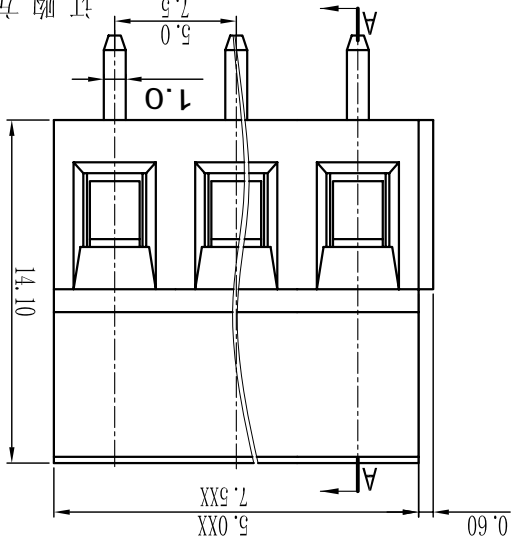

## SECTION A-A

		linear dimension(Tolerances Standard GB/T 14486-2008)															
		≡	≡	≡	≡	≡	≡	≡	≡	≡	≡	≡	≡	≡	≡	≡	≡
		∟	∟	∟	∟	∟	∟	∟	∟	∟	∟	∟	∟	∟	∟	∟	∟
tolerance	variable range	±0.1	±0.14	±0.19	±0.25	±0.32	±0.43	±0.57	±0.72	±0.88	±1.05	±1.25	0.5	0.025	0.06	0.12	0.4
6 to	6 to	10 to	18 to	30 to	50 to	80 to	120 to	160 to	200 to	250 to	250 to	250 to	all to	5 to	5 to	30 to	120 to
over	over	over	over	over	over	over	over	over	over	over	over	over	over	over	over	over	over

订购方式:  
HOW TO ORDER:

尺寸/Dimensions  
间距/Pitch: 5.0mm, 7.5mm  
极数/Poles: 2P-24P  
材质及电镀/Material  
塑件/Housing: P466, UL94V-0  
螺丝/Screws: M2.5, steel Zinc plated  
方块/Cage: Brass, Ni plated  
焊脚/Pin header: Brass, Sate plated

机械性能/Mechanical  
温度范围/Temp.Range: -40°C~+105°C  
扭矩/Torque: 0.4Nm(3.541lb·in)  
剥线长度/Strip length: 6~7mm

电气性能/Electrical  
参考标准/Standard: UL IEC  
额定电压/Rated voltage: 300V 250V  
额定电流/Rated current: 10A 18A  
接触电阻/Contact resistance: 20mΩ  
使用线径/Wire range: 22-12AWG 2.5mm<sup>2</sup>  
耐电压/Withstanding voltage: AC2000V/1Min

绝缘电阻/Insulation resistance: 500MΩ/DC500V

单位名称/UNITS	mm	比例/SCALE	A4	名称/NAME	DB128V-5.0/7.5
尺寸/SIZE		比例/SCALE		名称/NAME	