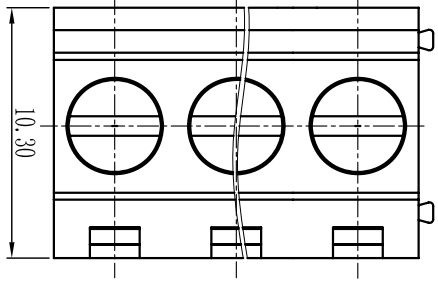

## SECTION A-A

		linear dimension(Tolerances Standard GB/T 14486-2008)															
		≡	≡	≡	≡	≡	≡	≡	≡	≡	≡	≡	≡	≡	≡	≡	≡
		∟	∟	∟	∟	∟	∟	∟	∟	∟	∟	∟	∟	∟	∟	∟	∟
tolerance	variable range	±0.1	±0.14	±0.19	±0.25	±0.32	±0.43	±0.57	±0.72	±0.88	±1.05	±1.25	0.5	0.025	0.06	0.12	0.4
6 to	6 to	10 to	18 to	30 to	50 to	80 to	120 to	160 to	200 to	250 to	250 to	250 to	all to	5 to	5 to	30 to	120 to
over	over	over	over	over	over	over	over	over	over	over	over	over	over	over	over	over	over

订购方式:  
HOW TO ORDER:

尺寸/Dimensions  
间距/Pitch: 5.0mm, 7.5mm  
极数/Poles: 2P-24P  
材质及电镀/Material  
塑件/Housing: P466, UL94V-0  
螺丝/Screws: M2.5, steel Zinc plated  
方块/Cage: Brass, Ni plated  
焊脚/Pin header: Brass, Sate plated

机械性能/Mechanical  
温度范围/Temp.Range: -40°C~+105°C  
扭矩/Torque: 0.4Nm(3.541lb·in)  
剥线长度/Strip length: 6~7mm

电气性能/Electrical  
参考标准/Standard: UL IEC  
额定电压/Rated voltage: 300V 250V  
额定电流/Rated current: 10A 18A  
接触电阻/Contact resistance: 20mΩ  
使用线径/Wire range: 22-12AWG 2.5mm<sup>2</sup>  
耐电压/Withstanding voltage: AC2000V/1Min

绝缘电阻/Insulation resistance: 500MΩ/DC500V

单位名称/UNITS	mm	比例/SCALE	A4	名称/NAME	DB128V-5.0/7.5
尺寸/SIZE		比例/SCALE		名称/NAME	