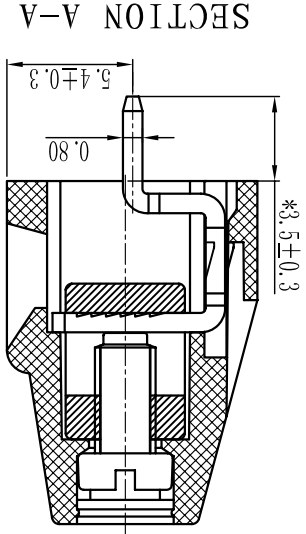

Cixi Dibo Electronics Co., LTD

产品规格书
THE SPEC SHEET

订购方式：
HOW TO ORDER:

- 电气性能/Electrical
- 参考标准/Standard: UL IEC
- 额定电压/Rated voltage: 300V 250V
- 额定电流/Rated current: 10A 18A
- 接触电阻/Contact resistance: 20mΩ
- 使用线径/Wire range: 22-12AWG 2.5mm²
- 耐压/Withstanding voltage: AC2000V/1Min
- 绝缘电阻/Insulation resistance: 500MΩ/DC500V
- 机械性能/Mechanical
- 温度范围/Temp.Range: -40°C~+105°C
- 扭矩/Torque: 0.4Nm(3.54lb·in)
- 剥线长度/Strip length: 6-7mm
- 尺寸/Dimensions
- 间距/Pitch: 5.0mm, 7.5mm
- 极数/Poles: 2P-24P
- 材质及电镀/Material
- 塑件/Housing: PA66, UL94V-0
- 螺丝/Screws: M2.5, steel Zinc plated
- 方块/Cage: Brass, Ni plated
- 焊脚/Pin header: Brass, Snle plated

linear dimension(Tolerances Standard GB/T 14486-2008)	tolerance	variable range	tolerance
≡	±0.1	6 to	±0.1
≡	±0.14	10 to	±0.14
≡	±0.19	18 to	±0.19
≡	±0.25	30 to	±0.25
≡	±0.32	50 to	±0.32
≡	±0.43	80 to	±0.43
≡	±0.57	120 to	±0.57
≡	±0.72	160 to	±0.72
≡	±0.88	200 to	±0.88
≡	±1.05	250 to	±1.05
≡	±1.25	all to	±1.25
≡	0.5	5 to	0.025
≡	0.025	5 to	0.06
≡	0.06	5 to	0.12
≡	0.12	5 to	0.4

单位名称/UNITS	mm	尺寸/SIZE	A4	比例/SCALE	比例	Cixi Dibo Electronics Co.,LTD		名称/NAME	DB128V-5.0/7.5
第一视角/THIRD ANGLE PROJECTION									

X-ON Electronics

Largest Supplier of Electrical and Electronic Components

Click to view similar products for [Fixed Terminal Blocks](#) category: