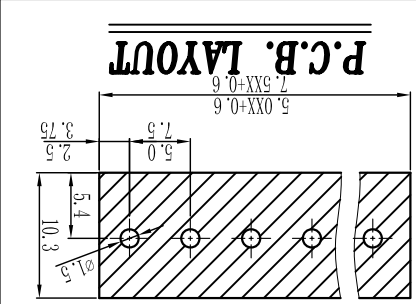

Cixi Dibo Electronics Co., LTD

产品规格书
THE SPEC SHEET

订购方式：
HOW TO ORDER:

- 电气性能/Electrical
- 参考标准/Standard: UL IEC
- 额定电压/Rated voltage: 300V 250V
- 额定电流/Rated current: 10A 18A
- 接触电阻/Contact resistance: 20mΩ
- 使用线径/Wire range: 22-12AWG 2.5mm²
- 耐压/Withstanding voltage: AC2000V/1Min
- 绝缘电阻/Insulation resistance: 500MΩ/DC500V
- 机械性能/Mechanical
- 温度范围/Temp.Range: -40°C~+105°C
- 扭矩/Torque: 0.4Nm(3.54lb·in)
- 剥线长度/Strip length: 6-7mm
- 尺寸/Dimensions
- 间距/Pitch: 5.0mm, 7.5mm
- 极数/Poles: 2P-24P
- 材质及电镀/Material
- 塑件/Housing: PA66, UL94V-0
- 螺丝/Screws: M2.5, steel Zinc plated
- 方块/Cage: Brass, Ni plated
- 焊脚/Pin header: Brass, Snle plated

linear dimension(Tolerances Standard GB/T 14486-2008)	tolerance	variable range	tolerance
≡	±0.1	6 to	±0.1
≡	±0.14	10 to	±0.14
≡	±0.19	18 to	±0.19
≡	±0.25	30 to	±0.25
≡	±0.32	50 to	±0.32
≡	±0.43	80 to	±0.43
≡	±0.57	120 to	±0.57
≡	±0.72	160 to	±0.72
≡	±0.88	200 to	±0.88
≡	±1.05	250 to	±1.05
≡	±1.25	all to	±1.25
≡	0.5	5 to	0.025
≡	0.025	5 to	0.06
≡	0.06	5 to	0.12
≡	0.12	5 to	0.4

单位名称/UNITS	mm	尺寸/SIZE	A4	比例/SCALE	比例	Cixi Dibo Electronics Co.,LTD		名称/NAME	DB128V-5.0/7.5
第一视角/THIRD ANGLE PROJECTION									

X-ON Electronics

Largest Supplier of Electrical and Electronic Components

Click to view similar products for [Fixed Terminal Blocks](#) category: