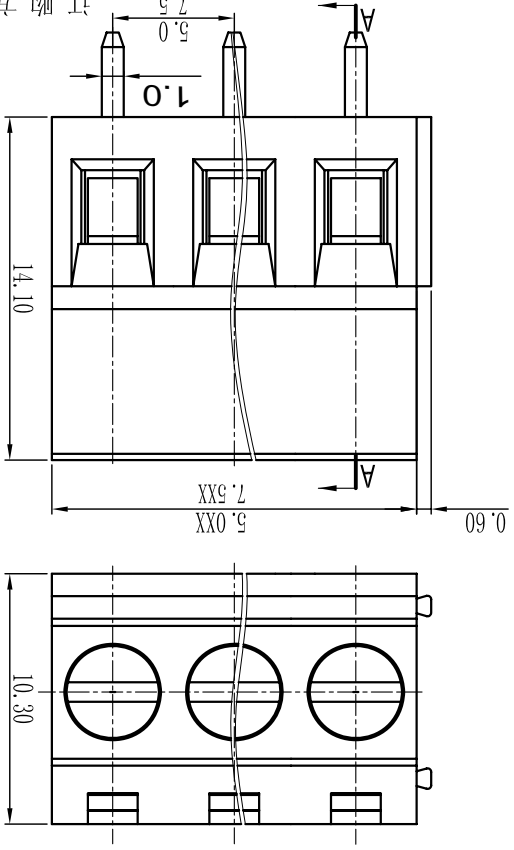

Cixi Dibo Electronics Co., LTD

产品规格书
THE SPEC SHEET

订购方式：
HOW TO ORDER:

- 电气性能/Electrical
- 参考标准/Standard: UL IEC
- 额定电压/Rated voltage: 300V 250V
- 额定电流/Rated current: 10A 18A
- 接触电阻/Contact resistance: 20mΩ
- 使用线径/Wire range: 22-12AWG 2.5mm²
- 耐压/Withstanding voltage: AC2000V/1Min
- 绝缘电阻/Insulation resistance: 500MΩ/DC500V
- 机械性能/Mechanical
- 温度范围/Temp.Range: -40°C~+105°C
- 扭矩/Torque: 0.4Nm(3.54lb·in)
- 剥线长度/Strip length: 6-7mm
- 尺寸/Dimensions
- 间距/Pitch: 5.0mm, 7.5mm
- 极数/Poles: 2P-24P
- 材质及电镀/Material
- 塑件/Housing: PA66, UL94V-0
- 螺丝/Screws: M2.5, steel Zinc plated
- 方块/Cage: Brass, Ni plated
- 焊脚/Pin header: Brass, Snle plated

linear dimension(Tolerances Standard GB/T 14486-2008)	tolerance	variable range	tolerance
≡	±0.1	6 to	±0.1
≡	±0.14	10 to	±0.14
≡	±0.19	18 to	±0.19
≡	±0.25	30 to	±0.25
≡	±0.32	50 to	±0.32
≡	±0.43	80 to	±0.43
≡	±0.57	120 to	±0.57
≡	±0.72	160 to	±0.72
≡	±0.88	200 to	±0.88
≡	±1.05	250 to	±1.05
≡	±1.25	all to	±1.25
≡	0.5	5 to	0.025
≡	0.025	5 to	0.06
≡	0.06	5 to	0.12
≡	0.12	5 to	0.4

单位名称/UNITS	mm	尺寸/SIZE	A4	比例/SCALE	比例	Cixi Dibo Electronics Co.,LTD		名称/NAME	DB128V-5.0/7.5
第一视角/THIRD ANGLE PROJECTION									

X-ON Electronics

Largest Supplier of Electrical and Electronic Components

Click to view similar products for [Fixed Terminal Blocks](#) category: