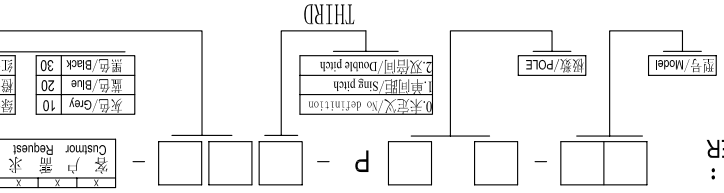

Cixi Dibo Electronics Co., LTD

产品规格书
THE SPEC SHEET

订购方式：
HOW TO ORDER:

- 电气性能/Electrical
- 参考标准/Standard: UL IEC
- 额定电压/Rated voltage: 300V 250V
- 额定电流/Rated current: 10A 18A
- 接触电阻/Contact resistance: 20mΩ
- 使用线径/Wire range: 22-12AWG 2.5mm²
- 耐压/Withstanding voltage: AC2000V/1Min
- 绝缘电阻/Insulation resistance: 500MΩ/DC500V
- 机械性能/Mechanical
- 温度范围/Temp.Range: -40°C~+105°C
- 扭矩/Torque: 0.4Nm(3.54lb·in)
- 剥线长度/Strip length: 6-7mm
- 尺寸/Dimensions
- 间距/Pitch: 5.0mm, 7.5mm
- 极数/Poles: 2P-24P
- 材质及电镀/Material
- 塑件/Housing: PA66, UL94V-0
- 螺丝/Screws: M2.5, steel Zinc plated
- 方块/Cage: Brass, Ni plated
- 焊脚/Pin header: Brass, Snle plated

linear dimension(Tolerances Standard GB/T 14486-2008)	tolerance	variable range	tolerance
≡	±0.1	6 to	±0.1
≡	±0.14	10 to	±0.14
≡	±0.19	18 to	±0.19
≡	±0.25	30 to	±0.25
≡	±0.32	50 to	±0.32
≡	±0.43	80 to	±0.43
≡	±0.57	120 to	±0.57
≡	±0.72	160 to	±0.72
≡	±0.88	200 to	±0.88
≡	±1.05	250 to	±1.05
≡	±1.25	all to	±1.25
≡	0.5	5 to	0.025
≡	0.025	5 to	0.06
≡	0.06	5 to	0.12
≡	0.12	5 to	0.4

单位名称/UNITS	mm	尺寸/SIZE	A4	比例/SCALE	比例	Cixi Dibo Electronics Co.,LTD		名称/NAME	DB128V-5.0/7.5
第一视角/THIRD ANGLE PROJECTION									

X-ON Electronics

Largest Supplier of Electrical and Electronic Components

Click to view similar products for [Fixed Terminal Blocks](#) category: