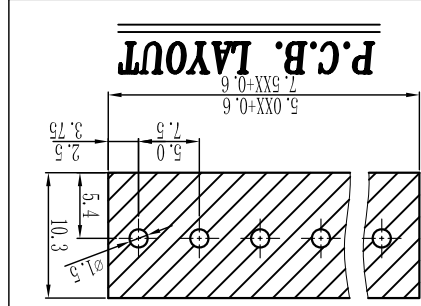

Cixi Dibo Electronics Co., LTD

产品规格书
THE SPEC SHEET

SECTION A-A

订购方式：
HOW TO ORDER:

电气性能/Electrical
 参考标准/Standard: UL IEC
 额定电压/Rated voltage: 300V 250V
 额定电流/Rated current: 10A 18A
 接触电阻/Contact resistance: 20mΩ
 使用线径/Wire range: 22-12AWG 2.5mm²
 耐电压/Withstanding voltage: AC2000V/1Min
 绝缘电阻/Insulation resistance: 500MΩ/DC500V
 机械性能/Mechanical
 温度范围/Temp.Range: -40°C~+105°C
 扭矩/Torque: 0.4Nm(3.541lb·in)
 剥线长度/Strip length: 6-7mm
 尺寸/Dimensions
 间距/Pitch: 5.0mm, 7.5mm
 极数/Poles: 2P-24P
 材质及电镀/Material
 塑件/Housing: PA66, UL94V-0
 螺丝/Screws: M2.5, steel Zinc plated
 方块/Cage: Brass, Ni plated
 焊脚/Pin header: Brass, Snle plated

tolerance	variable range	linear dimension(Tolerances Standard GB/T 14486-2008)
±0.1	6 to	≡
±0.14	10 to	≡
±0.19	18 to	≡
±0.25	30 to	≡
±0.32	50 to	≡
±0.43	80 to	≡
±0.57	120 to	≡
±0.72	160 to	≡
±0.88	200 to	≡
±1.05	250 to	≡
±1.25	all to	≡
0.5	5 to	≡
0.025	5 to	≡
0.06	5 to	≡
0.12	5 to	≡
0.4	5 to	≡

名称/NAME		Cixi Dibo Electronics Co.,LTD	
DB128V-5.0/7.5			
单位/UNITS	mm	比例/SCALE	A4
尺寸/SIZE		第一视角/THIRD ANGLE PROJECTION	

X-ON Electronics

Largest Supplier of Electrical and Electronic Components

Click to view similar products for [Fixed Terminal Blocks](#) category: