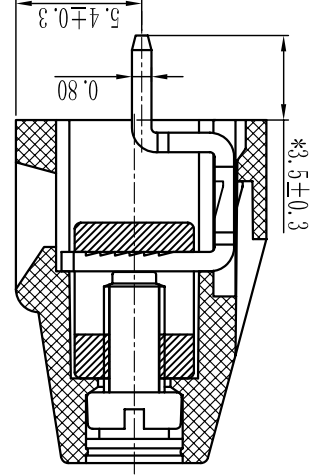

Cixi Dibo Electronics Co., LTD

产品规格书
THE SPEC SHEET

SECTION A-A

订购方式：
HOW TO ORDER:

电气性能/Electrical
 参考标准/Standard: UL IEC
 额定电压/Rated voltage: 300V 250V
 额定电流/Rated current: 10A 18A
 接触电阻/Contact resistance: 20mΩ
 使用线径/Wire range: 22-12AWG 2.5mm²
 耐电压/Withstanding voltage: AC2000V/1Min
 绝缘电阻/Insulation resistance: 500MΩ/DC500V
 机械性能/Mechanical
 温度范围/Temp.Range: -40°C~+105°C
 扭矩/Torque: 0.4Nm(3.541lb·in)
 剥线长度/Strip length: 6-7mm
 尺寸/Dimensions
 间距/Pitch: 5.0mm, 7.5mm
 极数/Poles: 2P-24P
 材质及电镀/Material
 塑件/Housing: PA66, UL94V-0
 螺丝/Screws: M2.5, steel Zinc plated
 方块/Cage: Brass, Ni plated
 焊脚/Pin header: Brass, Snle plated

tolerance	variable range	linear dimension(Tolerances Standard GB/T 14486-2008)
±0.1	6 to	≡
±0.14	10 to	≡
±0.19	18 to	≡
±0.25	30 to	≡
±0.32	50 to	≡
±0.43	80 to	≡
±0.57	120 to	≡
±0.72	160 to	≡
±0.88	200 to	≡
±1.05	250 to	≡
±1.25	all to	≡
0.5	5 to	≡
0.025	5 to	≡
0.06	5 to	≡
0.12	5 to	≡
0.4	5 to	≡

名称/NAME		Cixi Dibo Electronics Co.,LTD	
DB128V-5.0/7.5			
单位/UNITS	mm	比例/SCALE	A4
尺寸/SIZE		第一视角/THIRD ANGLE PROJECTION	

X-ON Electronics

Largest Supplier of Electrical and Electronic Components

Click to view similar products for [Fixed Terminal Blocks](#) category: