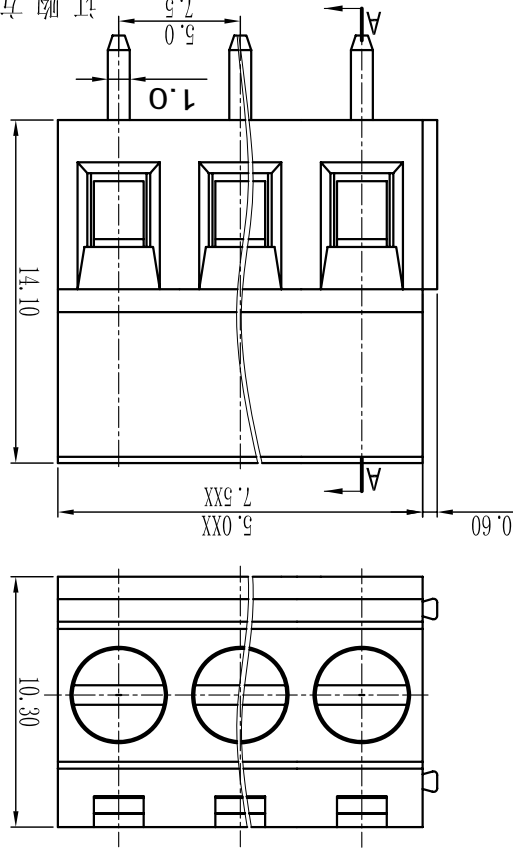

Cixi Dibo Electronics Co., LTD

产品规格书
THE SPEC SHEET

SECTION A-A

订购方式：
HOW TO ORDER:

电气性能/Electrical
 参考标准/Standard: UL IEC
 额定电压/Rated voltage: 300V 250V
 额定电流/Rated current: 10A 18A
 接触电阻/Contact resistance: 20mΩ
 使用线径/Wire range: 22-12AWG 2.5mm²
 耐电压/Withstanding voltage: AC2000V/1Min
 绝缘电阻/Insulation resistance: 500MΩ/DC500V
 机械性能/Mechanical
 温度范围/Temp.Range: -40°C~+105°C
 扭矩/Torque: 0.4Nm(3.541lb·in)
 剥线长度/Strip length: 6-7mm
 尺寸/Dimensions
 间距/Pitch: 5.0mm, 7.5mm
 极数/Poles: 2P-24P
 材质及电镀/Material
 塑件/Housing: PA66, UL94V-0
 螺丝/Screws: M2.5, steel Zinc plated
 方块/Cage: Brass, Ni plated
 焊脚/Pin header: Brass, Snle plated

tolerance	variable range	linear dimension(Tolerances Standard GB/T 14486-2008)
±0.1	6 to	≡
±0.14	10 to	≡
±0.19	18 to	≡
±0.25	30 to	≡
±0.32	50 to	≡
±0.43	80 to	≡
±0.57	120 to	≡
±0.72	160 to	≡
±0.88	200 to	≡
±1.05	250 to	≡
±1.25	all to	≡
0.5	5 to	≡
0.025	5 to	≡
0.06	5 to	≡
0.12	5 to	≡
0.4	5 to	≡

名称/NAME		Cixi Dibo Electronics Co.,LTD	
DB128V-5.0/7.5			
单位/UNITS	mm	比例/SCALE	A4
尺寸/SIZE		第一视角/THIRD ANGLE PROJECTION	

X-ON Electronics

Largest Supplier of Electrical and Electronic Components

Click to view similar products for [Fixed Terminal Blocks](#) category: