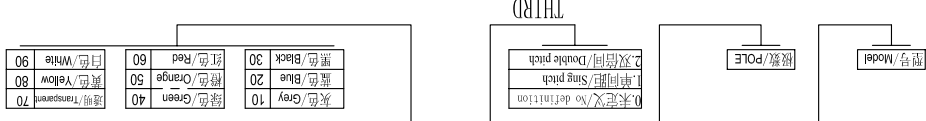

订购方式：
HOW TO ORDER:

电气性能/Electrical
参考标准/Standard: UL IEC
额定电压/Rated voltage: 300V 250V
额定电流/Rated current: 10A 18A
接触电阻/Contact resistance: 20mΩ
使用线径/Wire range: 22-12AWG 2.5mm²
耐电压/Withstanding voltage: AC2000V/1Min
绝缘电阻/Insulation resistance: 500MΩ/DC500V
机械性能/Mechanical
温度范围/Temp.Range: -40°C~+105°C
扭矩/Torque: 0.4Nm(3.541lb·in)
剥线长度/Strip length: 6-7mm
尺寸/Dimensions
间距/Pitch: 5.0mm, 7.5mm
极数/Poles: 2P-24P
材质及电镀/Material
塑件/Housing: PA66, UL94V-0
螺丝/Screws: M2.5, steel Zinc plated
方块/Cage: Brass, Ni plated
焊脚/Pin header: Brass, Snle plated

tolerance	variable range	linear dimension(Tolerances Standard GB/T 14486-2008)
±0.1	6 to	≡
±0.14	10 to	≡
±0.19	18 to	≡
±0.25	30 to	≡
±0.32	50 to	≡
±0.43	80 to	≡
±0.57	120 to	≡
±0.72	160 to	≡
±0.88	200 to	≡
±1.05	250 to	≡
±1.25	all to	≡
0.5	5 to	≡
0.025	5 to	≡
0.06	5 to	≡
0.12	5 to	≡
0.4	5 to	≡

名称/NAME		Cixi Dibo Electronics Co.,LTD	
DB128V-5.0/7.5			
单位/UNITS	mm	比例/SCALE	A4
尺寸/SIZE		第一视角/THIRD ANGLE PROJECTION