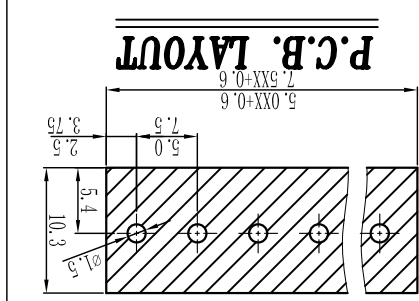

Cixi Dibo Electronics Co., LTD

产品规格书
THE SPEC SHEET