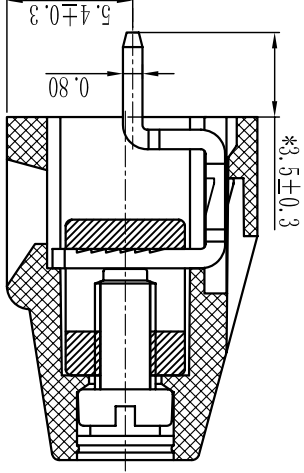

Cixi Dibo Electronics Co., LTD

产品规格书
THE SPEC SHEET

SECTION A-A

订购方式：
HOW TO ORDER:

电气性能/Electrical
参考标准/Standard: UL IEC
额定电压/Rated voltage: 300V 250V
额定电流/Rated current: 10A 18A
接触电阻/Contact resistance: 20mΩ
使用线径/Wire range: 22-12AWG 2.5mm²
耐压/Withstanding voltage: AC2000V/1Min
绝缘电阻/Insulation resistance: 500MΩ/DC500V

机械性能/Mechanical

温度范围/Temp.Range: -40°C~+105°C
扭矩/Torque: 0.4Nm(3.54lb·in)

剥线长度/Strip length: 6-7mm

尺寸/Dimensions

间距/Pitch: 5.0mm, 7.5mm

极数/Poles: 2P-24P

材质及电镀/Material

塑件/Housing: PA66, UL94V-0

螺丝/Screws: M2.5, steel Zinc plated

方块/Cage: Brass, Ni plated

焊脚/Pin header: Brass, Snle plated

tolerance	variable range	linear dimension(Tolerances Standard GB/T 14486-2008)
±0.1	6 to 10	≡
±0.14	10 to 18	≡
±0.19	10 to 18	≡
±0.25	18 to 30	≡
±0.32	30 to 50	≡
±0.43	50 to 80	≡
±0.57	80 to 120	≡
±0.72	120 to 160	≡
±0.88	160 to 200	≡
±1.05	200 to 250	≡
±1.25	250 to all	≡
0.5	5 to 5	≡
0.025	5 to 5	≡
0.06	5 to 30	≡
0.12	5 to 120	≡
0.4	120 to 120	≡

单位名称/UNITS	mm	尺寸/SIZE	A4	比例/SCALE	比例	Cixi Dibo Electronics Co.,LTD	名称/NAME
单位/UNITS	mm	尺寸/SIZE	A4	比例/SCALE	比例		
第一视角/THIRD ANGLE PROJECTION							DB128V-5.0/7.5

X-ON Electronics

Largest Supplier of Electrical and Electronic Components