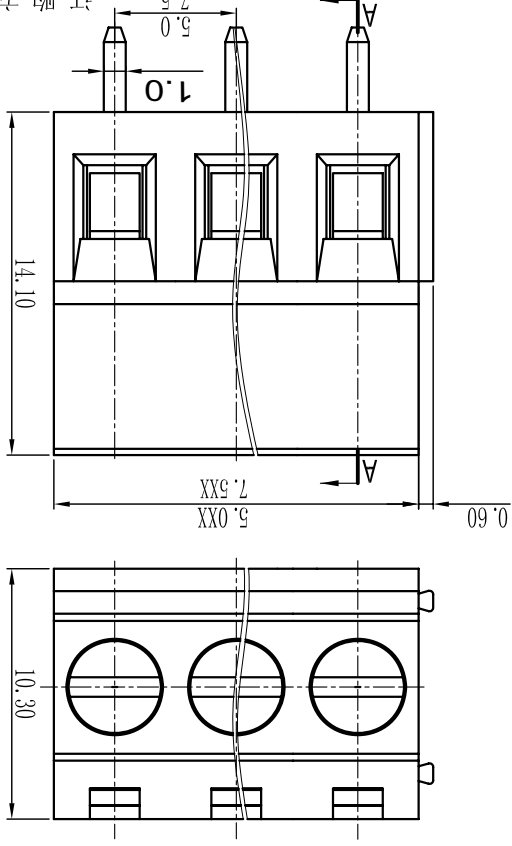

Cixi Dibo Electronics Co., LTD

产品规格书
THE SPEC SHEET

SECTION A-A

订购方式：
HOW TO ORDER:

电气性能/Electrical
参考标准/Standard: UL IEC
额定电压/Rated voltage: 300V 250V
额定电流/Rated current: 10A 18A
接触电阻/Contact resistance: 20mΩ
使用线径/Wire range: 22-12AWG 2.5mm²
耐压/Withstanding voltage: AC2000V/1Min
绝缘电阻/Insulation resistance: 500MΩ/DC500V

机械性能/Mechanical

温度范围/Temp.Range: -40°C~+105°C
扭矩/Torque: 0.4Nm(3.54lb·in)

剥线长度/Strip length: 6-7mm

尺寸/Dimensions

间距/Pitch: 5.0mm, 7.5mm

极数/Poles: 2P-24P

材质及电镀/Material

塑件/Housing: PA66, UL94V-0

螺丝/Screws: M2.5, steel Zinc plated

方块/Cage: Brass, Ni plated

焊脚/Pin header: Brass, Snle plated

tolerance	variable range	linear dimension(Tolerances Standard GB/T 14486-2008)
±0.1	6 to 10	≡
±0.14	10 to 18	≡
±0.19	10 to 18	≡
±0.25	18 to 30	≡
±0.32	30 to 50	≡
±0.43	50 to 80	≡
±0.57	80 to 120	≡
±0.72	120 to 160	≡
±0.88	160 to 200	≡
±1.05	200 to 250	≡
±1.25	250 to all	≡
0.5	5 to 5	≡
0.025	5 to 5	≡
0.06	5 to 30	≡
0.12	5 to 120	≡
0.4	120 to 120	≡

单位名称/UNITS	mm	尺寸/SIZE	A4	比例/SCALE	比例	Cixi Dibo Electronics Co.,LTD	名称/NAME
单位/UNITS	mm	尺寸/SIZE	A4	比例/SCALE	比例		
第一视角/THIRD ANGLE PROJECTION							DB128V-5.0/7.5

X-ON Electronics

Largest Supplier of Electrical and Electronic Components