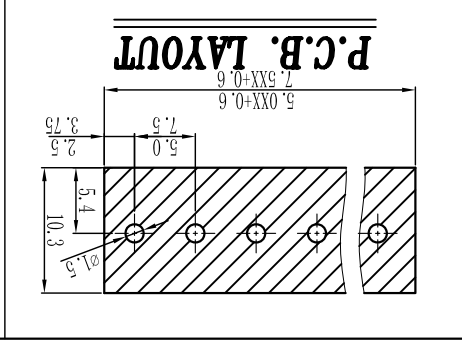

# Cixi Dibo Electronics Co., LTD

产品规格书  
THE SPEC SHEET

tolerance	variable range	linear dimension (Tolerances Standard GB/T 14486-2008)
±0.1	6 to	≡
±0.14	10 to	≡
±0.19	18 to	≡
±0.25	30 to	≡
±0.32	50 to	≡
±0.43	80 to	≡
±0.57	120 to	≡
±0.72	160 to	≡
±0.88	200 to	≡
±1.05	250 to	≡
±1.25	300 to	≡
0.5	5 to	≡
0.025	5 to	≡
0.06	30 to	≡
0.12	30 to	≡
0.4	120 to	≡

电气性能/Electrical  
参考标准/Standard: UL IEC  
额定电压/Rated voltage: 300V 250V  
额定电流/Rated current: 10A 18A  
接触电阻/Contact resistance: 20mΩ  
使用线径/Wire range: 22-12AWG 2.5mm<sup>2</sup>  
耐电压/Withstanding voltage: AC2000V/1Min  
绝缘电阻/Insulation resistance: 500MΩ/DC500V  
机械性能/Mechanical  
温度范围/Temp.Range: -40°C~+105°C  
扭矩/Torque: 0.4Nm(3.541lb·in)  
剥线长度/Strip length: 6-7mm  
尺寸/Dimensions  
间距/Pitch: 5.0mm, 7.5mm  
极数/Poles: 2P-24P  
材质及电镀/Material  
塑件/Housing: PA66, UL94V-0  
螺丝/Screws: M2.5, steel Zinc plated  
方块/Cage: Brass, Ni plated  
焊脚/Pin header: Brass, Snle plated

订购方式:  
HOW TO ORDER:

单位名称/UNITS	mm	尺寸/SIZE	A4	比例/SCALE	比例	名称/NAME Cixi Dibo Electronics Co.,LTD	DB128V-5.0/7.5
第一视角/THIRD ANGLE PROJECTION							