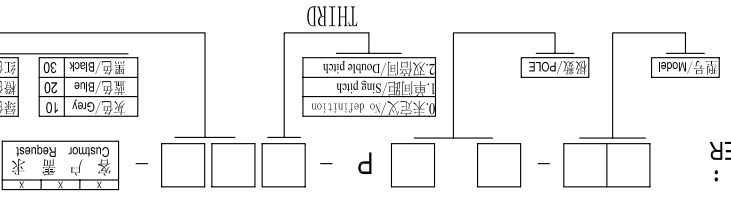

# Cixi Dibo Electronics Co., LTD

产品规格书  
THE SPEC SHEET

tolerance	variable range	linear dimension (Tolerances Standard GB/T 14486-2008)
±0.1	6 to	≡
±0.14	10 to	≡
±0.19	18 to	≡
±0.25	30 to	≡
±0.32	50 to	≡
±0.43	80 to	≡
±0.57	120 to	≡
±0.72	160 to	≡
±0.88	200 to	≡
±1.05	250 to	≡
±1.25	300 to	≡
0.5	5 to	≡
0.025	5 to	≡
0.06	30 to	≡
0.12	30 to	≡
0.4	120 to	≡

电气性能/Electrical  
参考标准/Standard: UL IEC  
额定电压/Rated voltage: 300V 250V  
额定电流/Rated current: 10A 18A  
接触电阻/Contact resistance: 20mΩ  
使用线径/Wire range: 22-12AWG 2.5mm<sup>2</sup>  
耐电压/Withstanding voltage: AC2000V/1Min  
绝缘电阻/Insulation resistance: 500MΩ/DC500V  
机械性能/Mechanical  
温度范围/Temp.Range: -40°C~+105°C  
扭矩/Torque: 0.4Nm(3.541lb·in)  
剥线长度/Strip length: 6-7mm  
尺寸/Dimensions  
间距/Pitch: 5.0mm, 7.5mm  
极数/Poles: 2P-24P  
材质及电镀/Material  
塑件/Housing: PA66, UL94V-0  
螺丝/Screws: M2.5, steel Zinc plated  
方块/Cage: Brass, Ni plated  
焊脚/Pin header: Brass, Snle plated

订购方式:  
HOW TO ORDER:

单位名称/UNITS	mm	尺寸/SIZE	A4	比例/SCALE	比例	名称/NAME Cixi Dibo Electronics Co.,LTD	DB128V-5.0/7.5
第一视角/THIRD ANGLE PROJECTION							