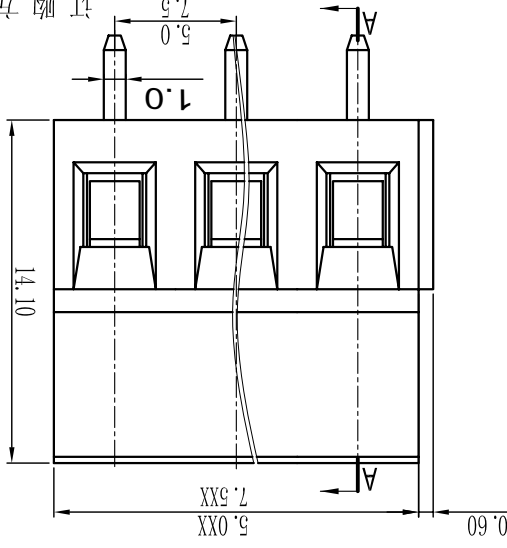

# Cixi Dibo Electronics Co., LTD

产品规格书  
THE SPEC SHEET

tolerance	variable range	linear dimension (Tolerances Standard GB/T 14486-2008)
±0.1	6 to	≡
±0.14	10 to	≡
±0.19	18 to	≡
±0.25	30 to	≡
±0.32	50 to	≡
±0.43	80 to	≡
±0.57	120 to	≡
±0.72	160 to	≡
±0.88	200 to	≡
±1.05	250 to	≡
±1.25	300 to	≡
0.5	5 to	≡
0.025	5 to	≡
0.06	30 to	≡
0.12	30 to	≡
0.4	120 to	≡

电气性能/Electrical  
参考标准/Standard: UL IEC  
额定电压/Rated voltage: 300V 250V  
额定电流/Rated current: 10A 18A  
接触电阻/Contact resistance: 20mΩ  
使用线径/Wire range: 22-12AWG 2.5mm<sup>2</sup>  
耐电压/Withstanding voltage: AC2000V/1Min  
绝缘电阻/Insulation resistance: 500MΩ/DC500V  
机械性能/Mechanical  
温度范围/Temp.Range: -40°C~+105°C  
扭矩/Torque: 0.4Nm(3.541lb·in)  
剥线长度/Strip length: 6-7mm  
尺寸/Dimensions  
间距/Pitch: 5.0mm, 7.5mm  
极数/Poles: 2P-24P  
材质及电镀/Material  
塑件/Housing: PA66, UL94V-0  
螺丝/Screws: M2.5, steel Zinc plated  
方块/Cage: Brass, Ni plated  
焊脚/Pin header: Brass, Snle plated

订购方式:  
HOW TO ORDER:

单位名称/UNITS	mm	尺寸/SIZE	A4	比例/SCALE	比例	名称/NAME Cixi Dibo Electronics Co.,LTD	DB128V-5.0/7.5
第一视角/THIRD ANGLE PROJECTION							