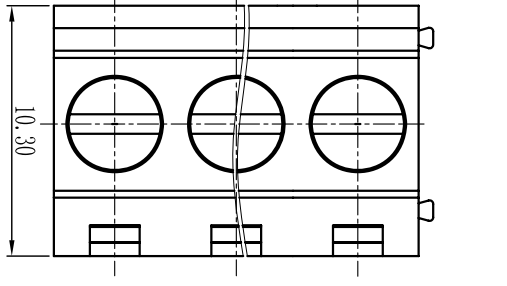

# Cixi Dibo Electronics Co., LTD

产品规格书  
THE SPEC SHEET

tolerance	variable range	linear dimension (Tolerances Standard GB/T 14486-2008)
±0.1	6 to	≡
±0.14	10 to	≡
±0.19	18 to	≡
±0.25	30 to	≡
±0.32	50 to	≡
±0.43	80 to	≡
±0.57	120 to	≡
±0.72	160 to	≡
±0.88	200 to	≡
±1.05	250 to	≡
±1.25	300 to	≡
0.5	5 to	≡
0.025	5 to	≡
0.06	30 to	≡
0.12	30 to	≡
0.4	120 to	≡

电气性能/Electrical  
参考标准/Standard: UL IEC  
额定电压/Rated voltage: 300V 250V  
额定电流/Rated current: 10A 18A  
接触电阻/Contact resistance: 20mΩ  
使用线径/Wire range: 22-12AWG 2.5mm<sup>2</sup>  
耐电压/Withstanding voltage: AC2000V/1Min  
绝缘电阻/Insulation resistance: 500MΩ/DC500V  
机械性能/Mechanical  
温度范围/Temp.Range: -40°C~+105°C  
扭矩/Torque: 0.4Nm(3.541lb·in)  
剥线长度/Strip length: 6-7mm  
尺寸/Dimensions  
间距/Pitch: 5.0mm, 7.5mm  
极数/Poles: 2P-24P  
材质及电镀/Material  
塑件/Housing: PA66, UL94V-0  
螺丝/Screws: M2.5, steel Zinc plated  
方块/Cage: Brass, Ni plated  
焊脚/Pin header: Brass, Snle plated

订购方式:  
HOW TO ORDER:

单位名称/UNITS	mm	尺寸/SIZE	A4	比例/SCALE	比例	名称/NAME Cixi Dibo Electronics Co.,LTD	DB128V-5.0/7.5
第一视角/THIRD ANGLE PROJECTION							