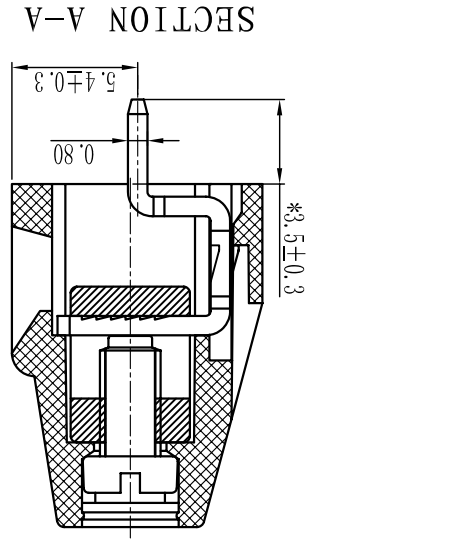

# Cixi Dibo Electronics Co., LTD

产品规格书  
THE SPEC SHEET

tolerance	variable range	linear dimension (Tolerances Standard GB/T 14486-2008)
±0.1	6 to	≡
±0.14	10 to	≡
±0.19	18 to	≡
±0.25	30 to	≡
±0.32	50 to	≡
±0.43	80 to	≡
±0.57	120 to	≡
±0.72	160 to	≡
±0.88	200 to	≡
±1.05	250 to	≡
±1.25	300 to	≡
0.5	5 to	≡
0.025	5 to	≡
0.06	30 to	≡
0.12	30 to	≡
0.4	120 to	≡

电气性能/Electrical  
参考标准/Standard: UL IEC  
额定电压/Rated voltage: 300V 250V  
额定电流/Rated current: 10A 18A  
接触电阻/Contact resistance: 20mΩ  
使用线径/Wire range: 22-12AWG 2.5mm<sup>2</sup>  
耐电压/Withstanding voltage: AC2000V/1Min  
绝缘电阻/Insulation resistance: 500MΩ/DC500V  
机械性能/Mechanical  
温度范围/Temp.Range: -40°C~+105°C  
扭矩/Torque: 0.4Nm(3.541lb·in)  
剥线长度/Strip length: 6-7mm  
尺寸/Dimensions  
间距/Pitch: 5.0mm, 7.5mm  
极数/Poles: 2P-24P  
材质及电镀/Material  
塑件/Housing: PA66, UL94V-0  
螺丝/Screws: M2.5, steel Zinc plated  
方块/Cage: Brass, Ni plated  
焊脚/Pin header: Brass, Snle plated

订购方式:  
HOW TO ORDER:

单位名称/UNITS	mm	尺寸/SIZE	A4	比例/SCALE	比例	名称/NAME Cixi Dibo Electronics Co.,LTD	DB128V-5.0/7.5
第一视角/THIRD ANGLE PROJECTION							