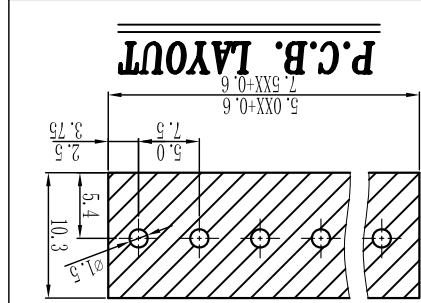

Cixi Dibo Electronics Co., LTD

产品规格书
THE SPEC SHEET

SECTION A-A

订购方式：
HOW TO ORDER:

电气性能/Electrical
 参考标准/Standard: UL IEC
 额定电压/Rated voltage: 300V 250V
 额定电流/Rated current: 10A 18A
 接触电阻/Contact resistance: 20mΩ
 使用线径/Wire range: 22-12AWG 2.5mm²
 耐压/Withstanding voltage: AC2000V/1Min
 绝缘电阻/Insulation resistance: 500MΩ/DC500V

机械性能/Mechanical
 温度范围/Temp.Range: -40°C~+105°C
 扭矩/Torque: 0.4Nm(3.541lb·in)
 剥线长度/Strip length: 6-7mm

尺寸/Dimensions

间距/Pitch: 5.0mm, 7.5mm

极数/Poles: 2P-24P

材质及电镀/Material

塑件/Housing: PA66, UL94V-0

螺丝/Screws: M2.5, steel Zinc plated

方块/Cage: Brass, Ni plated

焊脚/Pin header: Brass, Snle plated

tolerance	±0.1	±0.14	±0.19	±0.25	±0.32	±0.43	±0.57	±0.72	±0.88	±1.05	±1.25	0.5	0.025	0.06	0.12	0.4
variable range	6 to	10 to	18 to	30 to	50 to	80 to	120 to	160 to	200 to	250 to	all to	5 to	5 to	5 to	30 to	120 to
linear dimension(Tolerances Standard GB/T 14486-2008)	≡	≡	≡	≡	≡	≡	≡	≡	≡	≡	≡	≡	≡	≡	≡	≡
over	6	10	18	30	50	80	120	160	200	250	all	5	5	5	30	120
to	6	10	18	30	50	80	120	160	200	250	all	5	5	5	30	120

名称/NAME	Cixi Dibo Electronics Co.,LTD	
单位/UNITS	mm	比例/SCALE
尺寸/SIZE	A4	比例/SCALE
第一视角/THIRD ANGLE PROJECTION		
DB128V-5.0/7.5		

X-ON Electronics

Largest Supplier of Electrical and Electronic Components

Click to view similar products for [Fixed Terminal Blocks](#) category: