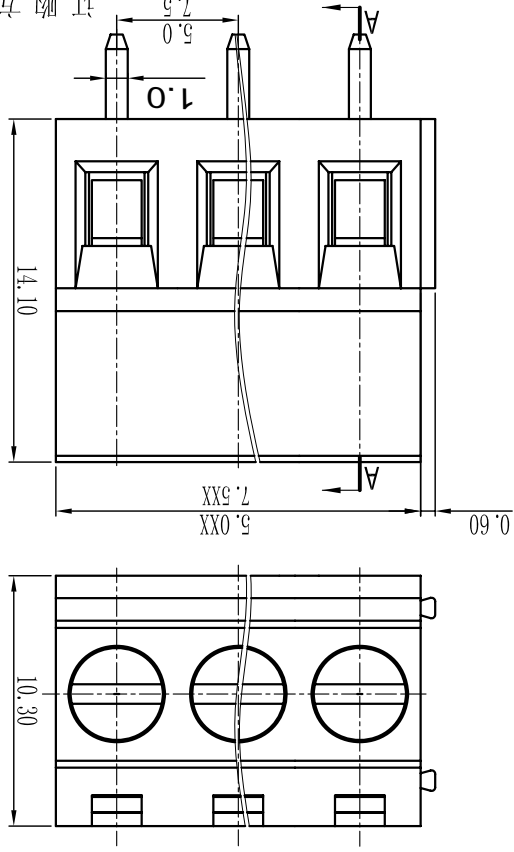

Cixi Dibo Electronics Co., LTD

产品规格书
THE SPEC SHEET

SECTION A-A

订购方式：
HOW TO ORDER:

电气性能/Electrical
 参考标准/Standard: UL IEC
 额定电压/Rated voltage: 300V 250V
 额定电流/Rated current: 10A 18A
 接触电阻/Contact resistance: 20mΩ
 使用线径/Wire range: 22-12AWG 2.5mm²
 耐压/Withstanding voltage: AC2000V/1Min
 绝缘电阻/Insulation resistance: 500MΩ/DC500V

机械性能/Mechanical
 温度范围/Temp.Range: -40°C~+105°C
 扭矩/Torque: 0.4Nm(3.541lb·in)
 剥线长度/Strip length: 6-7mm

尺寸/Dimensions

间距/Pitch: 5.0mm, 7.5mm

极数/Poles: 2P-24P

材质及电镀/Material

塑件/Housing: PA66, UL94V-0

螺丝/Screws: M2.5, steel Zinc plated

方块/Cage: Brass, Ni plated

焊脚/Pin header: Brass, Snle plated

tolerance	±0.1	±0.14	±0.19	±0.25	±0.32	±0.43	±0.57	±0.72	±0.88	±1.05	±1.25	0.5	0.025	0.06	0.12	0.4
variable range	6 to	10 to	18 to	30 to	50 to	80 to	120 to	160 to	200 to	250 to	all to	5 to	5 to	5 to	30 to	120 to
linear dimension(Tolerances Standard GB/T 14486-2008)	≡	≡	≡	≡	≡	≡	≡	≡	≡	≡	≡	≡	≡	≡	≡	≡
over	6	10	18	30	50	80	120	160	200	250	all	5	5	5	30	120
to	6	10	18	30	50	80	120	160	200	250	all	5	5	5	30	120

名称/NAME	Cixi Dibo Electronics Co.,LTD	
单位/UNITS	mm	比例/SCALE
尺寸/SIZE	A4	比例/SCALE
第一视角/THIRD ANGLE PROJECTION		
DB128V-5.0/7.5		

X-ON Electronics

Largest Supplier of Electrical and Electronic Components

Click to view similar products for [Fixed Terminal Blocks](#) category: