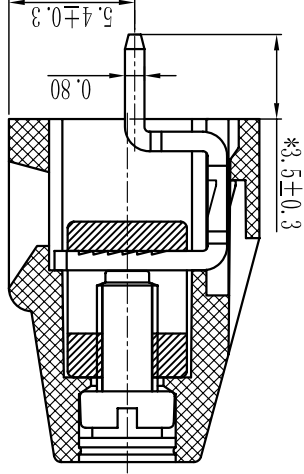

Cixi Dibo Electronics Co., LTD

产品规格书
THE SPEC SHEET

SECTION A-A

订购方式：
HOW TO ORDER:

电气性能/Electrical
 参考标准/Standard: UL IEC
 额定电压/Rated voltage: 300V 250V
 额定电流/Rated current: 10A 18A
 接触电阻/Contact resistance: 20mΩ
 使用线径/Wire range: 22-12AWG 2.5mm²
 耐压/Withstanding voltage: AC2000V/1Min
 绝缘电阻/Insulation resistance: 500MΩ/DC500V

机械性能/Mechanical
 温度范围/Temp.Range: -40°C~+105°C
 扭矩/Torque: 0.4Nm(3.541lb·in)
 剥线长度/Strip length: 6-7mm

尺寸/Dimensions

间距/Pitch: 5.0mm, 7.5mm

极数/Poles: 2P-24P

材质及电镀/Material

塑件/Housing: PA66, UL94V-0

螺丝/Screws: M2.5, steel Zinc plated

方块/Cage: Brass, Ni plated

焊脚/Pin header: Brass, Snle plated

tolerance	±0.1	±0.14	±0.19	±0.25	±0.32	±0.43	±0.57	±0.72	±0.88	±1.05	±1.25	0.5	0.025	0.06	0.12	0.4
variable range	6 to	10 to	18 to	30 to	50 to	80 to	120 to	160 to	200 to	250 to	all to	5 to	5 to	5 to	30 to	120 to
linear dimension(Tolerances Standard GB/T 14486-2008)	≡	≡	≡	≡	≡	≡	≡	≡	≡	≡	≡	≡	≡	≡	≡	≡
over	6	10	18	30	50	80	120	160	200	250	all	5	5	5	30	120
to	6	10	18	30	50	80	120	160	200	250	all	5	5	5	30	120

名称/NAME	Cixi Dibo Electronics Co.,LTD	
单位/UNITS	mm	比例/SCALE
尺寸/SIZE	A4	比例/SCALE
第一视角/THIRD ANGLE PROJECTION		
DB128V-5.0/7.5		

X-ON Electronics

Largest Supplier of Electrical and Electronic Components

Click to view similar products for [Fixed Terminal Blocks](#) category: