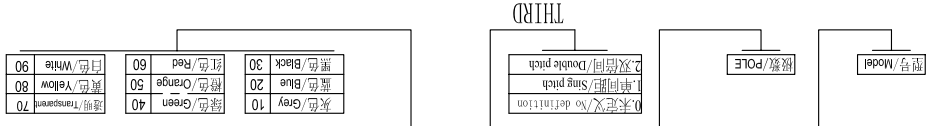

订购方式：
HOW TO ORDER:

电气性能/Electrical
参考标准/Standard: UL IEC
额定电压/Rated voltage: 300V 250V
额定电流/Rated current: 10A 18A
接触电阻/Contact resistance: 20mΩ
使用线径/Wire range: 22-12AWG 2.5mm²
耐压/Withstanding voltage: AC2000V/1Min
绝缘电阻/Insulation resistance: 500MΩ/DC500V

机械性能/Mechanical
温度范围/Temp.Range: -40°C~+105°C
扭矩/Torque: 0.4Nm(3.541lb·in)
剥线长度/Strip length: 6-7mm

尺寸/Dimensions

间距/Pitch: 5.0mm, 7.5mm

极数/Poles: 2P-24P

材质及电镀/Material

塑件/Housing: PA66, UL94V-0

螺丝/Screws: M2.5, steel Zinc plated

方块/Cage: Brass, Ni plated

焊脚/Pin header: Brass, Snle plated

tolerance	±0.1	±0.14	±0.19	±0.25	±0.32	±0.43	±0.57	±0.72	±0.88	±1.05	±1.25	0.5	0.025	0.06	0.12	0.4
variable range	6 to	10 to	18 to	30 to	50 to	80 to	120 to	160 to	200 to	250 to	all to	5 to	5 to	5 to	30 to	120 to
linear dimension(Tolerances Standard GB/T 14486-2008)	≡	≡	≡	≡	≡	≡	≡	≡	≡	≡	≡	≡	≡	≡	≡	≡
over	6	10	18	30	50	80	120	160	200	250	all	5	5	5	30	120
to	6	10	18	30	50	80	120	160	200	250	all	5	5	5	30	120

名称/NAME	Cixi Dibo Electronics Co.,LTD	
单位/UNITS	mm	比例/SCALE
尺寸/SIZE	A4	比例/SCALE
第一视角/THIRD ANGLE PROJECTION		
DB128V-5.0/7.5