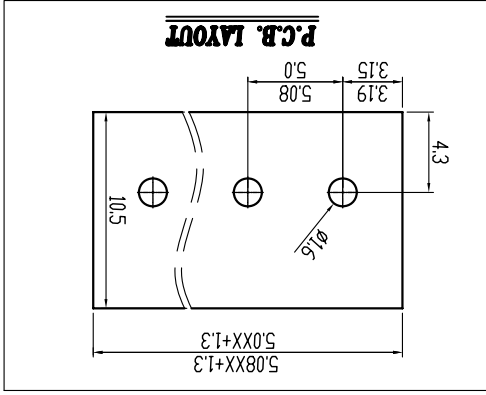

6-7mm

剥线长度/Steip Length

-40°C~+105°C

温度范围/Temp.Range

+250°C, for 5 Sec

瞬时温度/MAX Soldering

尺寸/Dimensions

5.0mm,5.08mm

间距/Pitch

2~24p

极数/Poles

PA66, UL94V-0

塑件/Housing

M3.0, Steel Zn plated

螺丝/Screws

Brass, Tin plated

焊脚/Pin header

Brass Ni plated

方块/Cage

linear dimension(Tolerances Standard GB/T 14486-2008)

tolerance	±0.1	±0.14	±0.19	±0.25	±0.32	±0.43	±0.57	±0.72	±0.88	±1.05	±1.25	0.5	0.025	0.06	0.12	0.4
variable range	6 to	10 to	18 to	30 to	50 to	80 to	120 to	160 to	200 to	250 to	all to	5 to	5 to	5 to	30 to	120 to
	over	over	over	over	over	over	over	over	over	over	over	over	over	over	over	over

名称 / TITLE  
DB129V-5.0/5.08-XXP

Cixi Dibo Electronics Co., LTD

单位 / UNITS mm  
尺寸 / SIZE A4  
比例 / SCALE 5:2