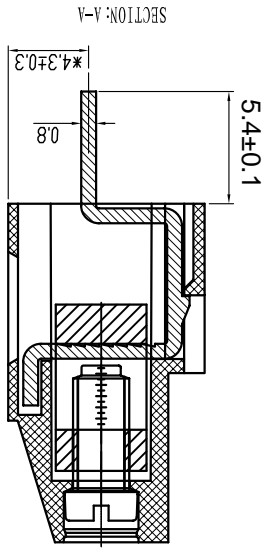

6-7mm

剥线长度/Steip Length

-40°C~+105°C

温度范围/Temp.Range

+250°C, for 5 Sec

瞬时温度/MAX Soldering

尺寸/Dimensions

5.0mm,5.08mm

间距/Pitch

2~24p

极数/Poles

PA66, UL94V-0

塑件/Housing

M3.0, Steel Zn plated

螺丝/Screws

Brass, Tin plated

焊脚/Pin header

Brass Ni plated

方块/Cage

linear dimension(Tolerances Standard GB/T 14486-2008)

tolerance	±0.1	±0.14	±0.19	±0.25	±0.32	±0.43	±0.57	±0.72	±0.88	±1.05	±1.25	0.5	0.025	0.06	0.12	0.4
variable range	6 to	10 to	18 to	30 to	50 to	80 to	120 to	160 to	200 to	250 to	all to	5 to	5 to	5 to	30 to	120 to
	over	over	over	over	over	over	over	over	over	over	over	over	over	over	over	over

名称 / TITLE  
DB129V-5.0/5.08-XXP

Cixi Dibo Electronics Co., LTD

单位 / UNITS mm  
尺寸 / SIZE A4  
比例 / SCALE 5:2