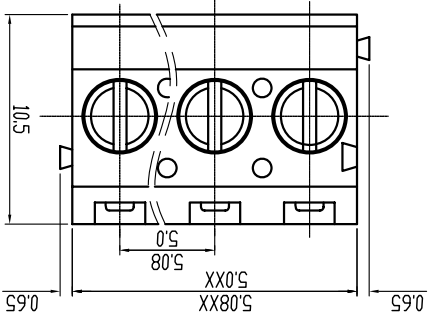

6-7mm

剥线长度/Steip Length

-40°C~+105°C

温度范围/Temp.Range

+250°C, for 5 Sec

瞬时温度/MAX Soldering

尺寸/Dimensions

5.0mm,5.08mm

间距/Pitch

2~24p

极数/Poles

PA66, UL94V-0

塑件/Housing

M3.0, Steel Zn plated

螺丝/Screws

Brass, Tin plated

焊脚/Pin header

Brass Ni plated

方块/Cage

linear dimension(Tolerances Standard GB/T 14486-2008)

tolerance	±0.1	±0.14	±0.19	±0.25	±0.32	±0.43	±0.57	±0.72	±0.88	±1.05	±1.25	0.5	0.025	0.06	0.12	0.4
variable range	6 to	10 to	18 to	30 to	50 to	80 to	120 to	160 to	200 to	250 to	all to	5 to	5 to	5 to	30 to	120 to
	over	over	over	over	over	over	over	over	over	over	over	over	over	over	over	over

名称 / TITLE  
DB129V-5.0/5.08-XXP

Cixi Dibo Electronics Co., LTD

单位 / UNITS mm  
尺寸 / SIZE A4  
比例 / SCALE 5:2