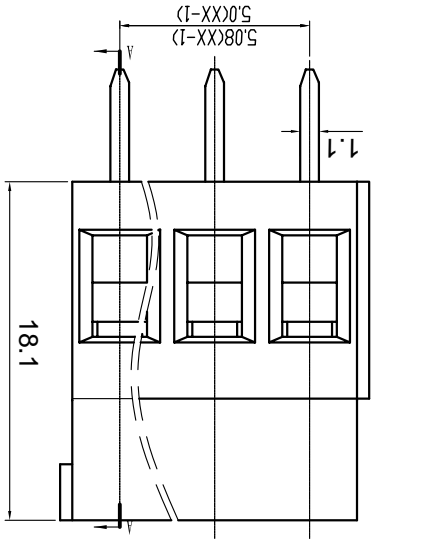

6-7mm

剥线长度/Steip Length

-40°C~+105°C

温度范围/Temp.Range

+250°C, for 5 Sec

瞬时温度/MAX Soldering

尺寸/Dimensions

5.0mm,5.08mm

间距/Pitch

2~24p

极数/Poles

PA66, UL94V-0

塑件/Housing

M3.0, Steel Zn plated

螺丝/Screws

Brass, Tin plated

焊脚/Pin header

Brass Ni plated

方块/Cage

linear dimension(Tolerances Standard GB/T 14486-2008)

tolerance	±0.1	±0.14	±0.19	±0.25	±0.32	±0.43	±0.57	±0.72	±0.88	±1.05	±1.25	0.5	0.025	0.06	0.12	0.4
variable range	6 to	10 to	18 to	30 to	50 to	80 to	120 to	160 to	200 to	250 to	all to	5 to	5 to	5 to	30 to	120 to
	over	over	over	over	over	over	over	over	over	over	over	over	over	over	over	over

名称 / TITLE  
DB129V-5.0/5.08-XXP

Cixi Dibo Electronics Co., LTD

单位 / UNITS mm  
尺寸 / SIZE A4  
比例 / SCALE 5:2