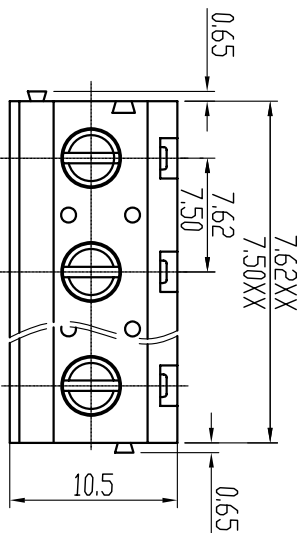

Cixi Dibo Electronics Co., LTD

产品规格书
THE SPEC SHEET

PCB LAYOUT

电气性能/Electrical

参考标准/Standard	UL	IEC
额定电压/Rated voltage	300V	250V
额定电流/Rated current	16A	24A
接触电阻/Contact resistance	20mΩ	
绝缘电阻/Insulation resistance	500MΩ, DC500V	
使用线径/Wire range	26-12AWG	2.5mm ²
耐压/With standing voltage	AC 2000V/1 Min	

机械性能/Mechanical

扭矩/Torque	0.5Nm(4.5Lb.in)
温度范围/Temp.Range	-40°C~+105°C
瞬时温度/MAX Soldering	+250°C, for 5 Sec
剥线长度/Steip Length	6-7mm
尺寸/Dimensions	7.50mm, 7.62mm
间距/Pitch	2-24p

材料及电镀/Material

极数/Poles	PA66, UL94V-0
塑件/Housing	M3.0 Steel, Zn plated
螺丝/Screws	Brass, Sn plated
焊脚/Pin header	Brass, Ni plated
方块/Wire guard	

	linear dimension(Tolerances Standard GB/T 14486-2008)										≡	—	□	//	⊥	
tolerance	±0.1	±0.14	±0.19	±0.25	±0.32	±0.43	±0.57	±0.72	±0.88	±1.05	±1.25	0.5	0.025	0.06	0.12	0.4
variable range	6 to	6 to 10	10 to 18	18 to 30	30 to 50	50 to 80	80 to 120	120 to 160	160 to 200	200 to 250	250 to	all	5 to	5 to 30	30 to 120	120 to

单位/UNITS mm 尺寸/SIZE A4 比例/SCALE 2:1
Cixi Dibo Electronics Co., LTD

第三视图/THIRD ANGLE PROJECTION
名称/TITLE DB129V-7.5/7.62

X-ON Electronics

Largest Supplier of Electrical and Electronic Components

Click to view similar products for [Fixed Terminal Blocks](#) category: