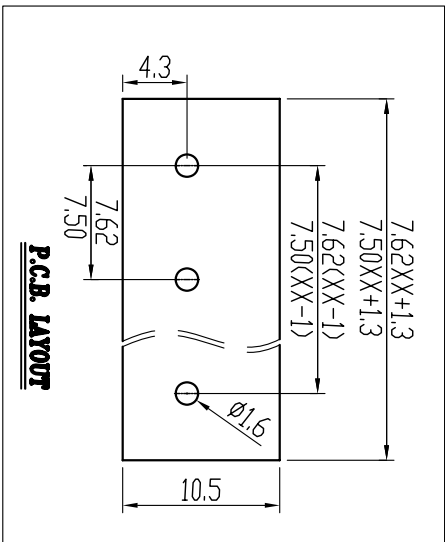

Cixi Dibo Electronics Co., LTD

产品规格书
THE SPEC SHEET

PCB LAYOUT

电气性能/Electrical

参考标准/Standard	UL	IEC
额定电压/Rated voltage	300V	250V
额定电流/Rated current	16A	24A
接触电阻/Contact resistance	20mΩ	
绝缘电阻/Insulation resistance	500MΩ, DC500V	
使用线径/Wire range	26-12AWG	2.5mm ²
耐压/With standing voltage	AC 2000V/1 Min	

机械性能/Mechanical

扭矩/Torque	0.5Nm(4.5Lb.in)
温度范围/Temp.Range	-40°C~+105°C
瞬时温度/MAX Soldering	+250°C, for 5 Sec
剥线长度/Steip Length	6-7mm
尺寸/Dimensions	7.50mm, 7.62mm
间距/Pitch	2-24p

材料及电镀/Material

极数/Poles	PA66, UL94V-0
塑件/Housing	M3.0 Steel, Zn plated
螺丝/Screws	Brass, Sn plated
焊脚/Pin header	Brass, Ni plated
方块/Wire guard	

	linear dimension(Tolerances Standard GB/T 14486-2008)										≡	—	□	//	⊥	
tolerance	±0.1	±0.14	±0.19	±0.25	±0.32	±0.43	±0.57	±0.72	±0.88	±1.05	±1.25	0.5	0.025	0.06	0.12	0.4
variable range	6 to	6 to 10	10 to 18	18 to 30	30 to 50	50 to 80	80 to 120	120 to 160	160 to 200	200 to 250	250 to	all	5 to	5 to 30	30 to 120	120 to

单位/UNITS mm 尺寸/SIZE A4 比例/SCALE 2:1
Cixi Dibo Electronics Co., LTD

第三视图/THIRD ANGLE PROJECTION
名称/TITLE DB129V-7.5/7.62

X-ON Electronics

Largest Supplier of Electrical and Electronic Components

Click to view similar products for [Fixed Terminal Blocks](#) category: