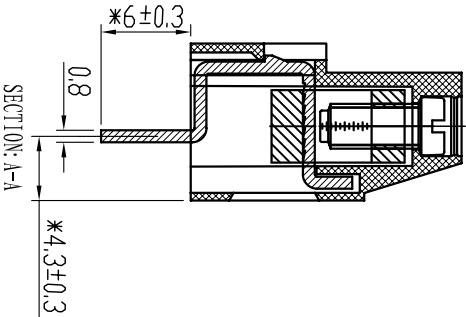

Cixi Dibo Electronics Co., LTD

产品规格书
THE SPEC SHEET

PCB LAYOUT

电气性能/Electrical

参考标准/Standard	UL	IEC
额定电压/Rated voltage	300V	250V
额定电流/Rated current	16A	24A
接触电阻/Contact resistance	20mΩ	
绝缘电阻/Insulation resistance	500MΩ, DC500V	
使用线径/Wire range	26-12AWG	2.5mm ²
耐压/With standing voltage	AC 2000V/1 Min	

机械性能/Mechanical

扭矩/Torque	0.5Nm(4.5Lb.in)
温度范围/Temp.Range	-40°C~+105°C
瞬时温度/MAX Soldering	+250°C, for 5 Sec
剥线长度/Steip Length	6-7mm
尺寸/Dimensions	7.50mm, 7.62mm
间距/Pitch	2-24p

材料及电镀/Material

极数/Poles	PA66, UL94V-0
塑件/Housing	M3.0 Steel, Zn plated
螺丝/Screws	Brass, Sn plated
焊脚/Pin header	Brass, Ni plated
方块/Wire guard	

	linear dimension(Tolerances Standard GB/T 14486-2008)										≡	—	□	//	⊥	
tolerance	±0.1	±0.14	±0.19	±0.25	±0.32	±0.43	±0.57	±0.72	±0.88	±1.05	±1.25	0.5	0.025	0.06	0.12	0.4
variable range	6 to	6 to 10	10 to 18	18 to 30	30 to 50	50 to 80	80 to 120	120 to 160	160 to 200	200 to 250	250 to	all	5 to	5 to 30	30 to 120	120 to

单位/UNITS mm 尺寸/SIZE A4 比例/SCALE 2:1
Cixi Dibo Electronics Co., LTD

第三视图/THIRD ANGLE PROJECTION
名称/TITLE DB129V-7.5/7.62

X-ON Electronics

Largest Supplier of Electrical and Electronic Components

Click to view similar products for [Fixed Terminal Blocks](#) category: