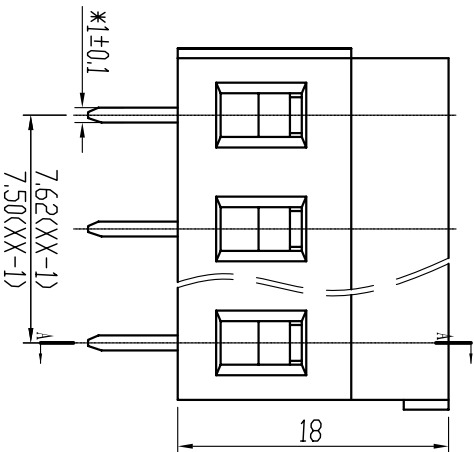

Cixi Dibo Electronics Co., LTD

产品规格书
THE SPEC SHEET

PCB LAYOUT

电气性能/Electrical

参考标准/Standard	UL	IEC
额定电压/Rated voltage	300V	250V
额定电流/Rated current	16A	24A
接触电阻/Contact resistance	20mΩ	
绝缘电阻/Insulation resistance	500MΩ, DC500V	
使用线径/Wire range	26-12AWG	2.5mm ²
耐压/With standing voltage	AC 2000V/1 Min	

机械性能/Mechanical

扭矩/Torque	0.5Nm(4.5Lb.in)
温度范围/Temp.Range	-40°C~+105°C
瞬时温度/MAX Soldering	+250°C, for 5 Sec
剥线长度/Steip Length	6-7mm
尺寸/Dimensions	7.50mm, 7.62mm
间距/Pitch	2-24p

材料及电镀/Material

极数/Poles	PA66, UL94V-0
塑件/Housing	M3.0 Steel, Zn plated
螺丝/Screws	Brass, Sn plated
焊脚/Pin header	Brass, Ni plated
方块/Wire guard	

	linear dimension(Tolerances Standard GB/T 14486-2008)										≡	—	□	//	⊥	
tolerance	±0.1	±0.14	±0.19	±0.25	±0.32	±0.43	±0.57	±0.72	±0.88	±1.05	±1.25	0.5	0.025	0.06	0.12	0.4
variable range	6 to	6 to 10	10 to 18	18 to 30	30 to 50	50 to 80	80 to 120	120 to 160	160 to 200	200 to 250	250 to	all	5 to	5 to 30	30 to 120	120 to

单位/UNITS mm 尺寸/SIZE A4 比例/SCALE 2:1
Cixi Dibo Electronics Co., LTD

第三视图/THIRD ANGLE PROJECTION
名称/TITLE DB129V-7.5/7.62

X-ON Electronics

Largest Supplier of Electrical and Electronic Components

Click to view similar products for [Fixed Terminal Blocks](#) category: