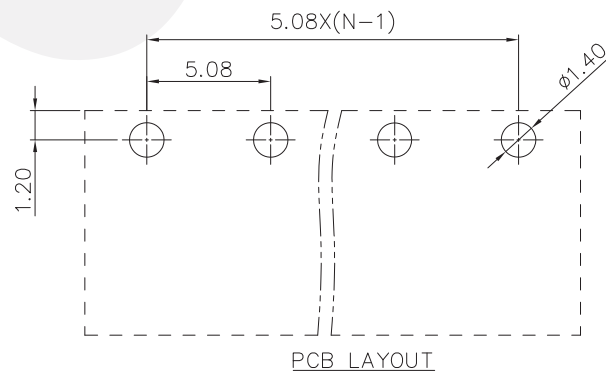

DB1ERC - 5.08 - XXP - 1Y - 00A (H)
(Series No.) (Pitch) (Poles) (Single Pitch) (Color):1.(Grey)
2.(Blue)
3.(Black)
4.(Green)
5.(Orange)
6.(Red)
7.(Transparent)
8.(Yellow)
9.(White)

DETACHED LISTS	PART NO.:	/			
	APPD:	NAME: DORABO 慈溪市地博电子有限公司 CIXI DORABO ELECTRONICS CO.,LTD			
	CHKD:	DB1ERC-5.08-XXP-1Y-00A(H)			
	DRFT:	TITLE: CUSTOMER DRAWING	REV	DO	
		DRAWING NO.:	/	SHEET	1/1
		MM (INCH)	DO NOT SCALE DRAWING	SCALE	1:1