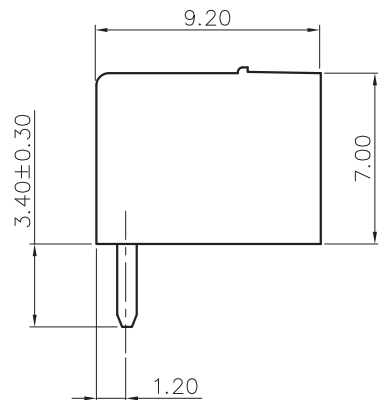

DB1ERC - 5.08 - XXP - 1Y - 00A (H)
(Series No.) (Pitch) (Poles) (Single Pitch) (Color):1.(Grey)
2.(Blue)
3.(Black)
4.(Green)
5.(Orange)
6.(Red)
7.(Transparent)
8.(Yellow)
9.(White)

DETACHED LISTS	PART NO.:	/			
	APPD:	NAME: DORABO 慈溪市地博电子有限公司 CIXI DORABO ELECTRONICS CO.,LTD			
	CHKD:	DB1ERC-5.08-XXP-1Y-00A(H)			
	DRFT:	TITLE: CUSTOMER DRAWING	REV	DO	
		DRAWING NO.:	/	SHEET	1/1
		MM (INCH)	DO NOT SCALE DRAWING	SCALE	1:1