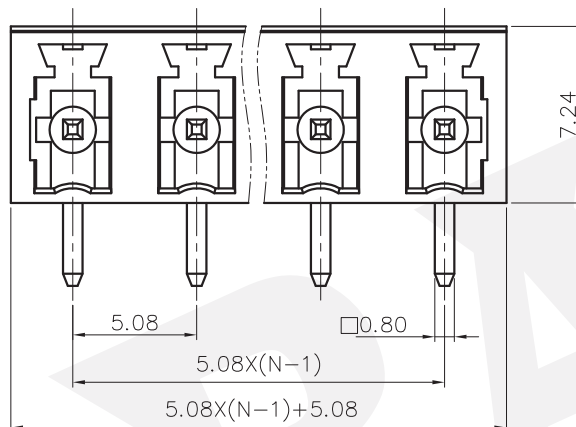

DB1ERC - 5.08 - XXP - 1Y - 00A (H)
(Series No.) (Pitch) (Poles) (Single Pitch) (Color):1.(Grey)
2.(Blue)
3.(Black)
4.(Green)
5.(Orange)
6.(Red)
7.(Transparent)
8.(Yellow)
9.(White)

DETACHED LISTS	PART NO.:	/			
	APPD:	NAME: DORABO 慈溪市地博电子有限公司 CIXI DORABO ELECTRONICS CO.,LTD			
	CHKD:	DB1ERC-5.08-XXP-1Y-00A(H)			
	DRFT:	TITLE: CUSTOMER DRAWING	REV	DO	
		DRAWING NO.:	/	SHEET	1/1
		MM (INCH)	DO NOT SCALE DRAWING	SCALE	1:1