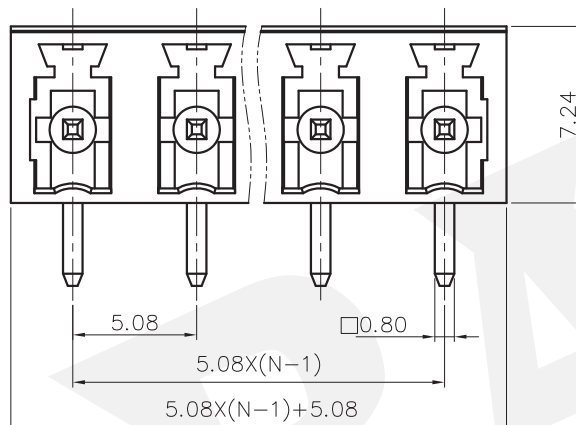

DB1ERC - 5.08 - XXP - 1Y - 00A (H)
(Series No.) (Pitch) (Poles) (Single Pitch) (Color): 1.(Grey)
2.(Blue)
3.(Black)
4.(Green)
5.(Orange)
6.(Red)
7.(Transparent)
8.(Yellow)
9.(White)

DETACHED LISTS	PART NO.:	/			
	APPD:	NAME: DORABO 慈溪市地博电子有限公司 CIXI DORABO ELECTRONICS CO.,LTD			
	CHKD:	DB1ERC-5.08-XXP-1Y-00A(H)			
	DRFT:	TITLE: CUSTOMER DRAWING	REV	DO	
		DRAWING NO.:	/	SHEET	1/1
		MM (INCH)	DO NOT SCALE DRAWING	SCALE	1:1

THIRD ANGLE PROJECTION