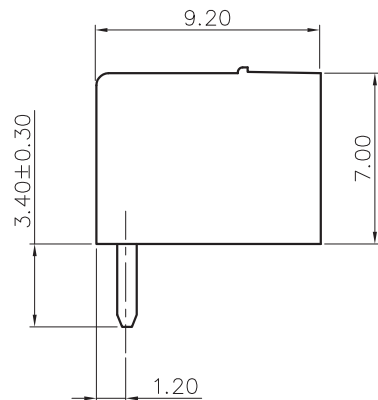

DB1ERC - 5.08 - XXP - 1Y - 00A (H)
(Series No.) (Pitch) (Poles) (Single Pitch) (Color): 1.(Grey)
2.(Blue)
3.(Black)
4.(Green)
5.(Orange)
6.(Red)
7.(Transparent)
8.(Yellow)
9.(White)

DETACHED LISTS	PART NO.:	/			
	APPD:	NAME: DORABO 慈溪市地博电子有限公司 CIXI DORABO ELECTRONICS CO.,LTD			
	CHKD:	DB1ERC-5.08-XXP-1Y-00A(H)			
	DRFT:	TITLE: CUSTOMER DRAWING	REV	DO	
		DRAWING NO.:	/	SHEET	1/1
		MM (INCH)	DO NOT SCALE DRAWING	SCALE	1:1

THIRD ANGLE PROJECTION