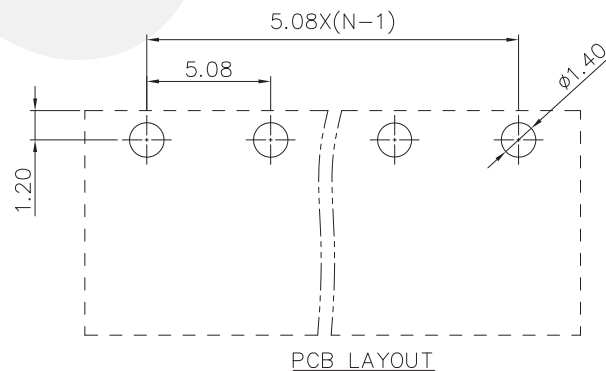

DB1ERC - 5.08 - XXP - 1Y - 00A (H)
(Series No.) (Pitch) (Poles) (Single Pitch) (Color): 1.(Grey)
2.(Blue)
3.(Black)
4.(Green)
5.(Orange)
6.(Red)
7.(Transparent)
8.(Yellow)
9.(White)

DETACHED LISTS	PART NO.:	/			
	APPD:	NAME: DORABO 慈溪市地博电子有限公司 CIXI DORABO ELECTRONICS CO.,LTD			
	CHKD:	DB1ERC-5.08-XXP-1Y-00A(H)			
	DRFT:	TITLE: CUSTOMER DRAWING	REV	DO	
		DRAWING NO.:	/	SHEET	1/1
		MM (INCH)	DO NOT SCALE DRAWING	SCALE	1:1

THIRD ANGLE PROJECTION