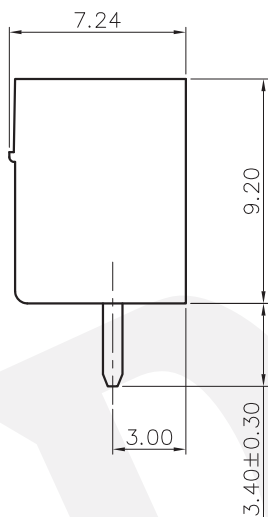

REVISION RECORD				
REV	ECN	DESCRIPTION	DRFT	DATE

NOTES1:
UL Standard
1. Rated Voltage/Current : 300V / 8A
2. Withstanding Voltage : AC1600V/1Min.

IEC Standard

1. Pollution Degree	2
Overvoltage Category	II
Rate Impulse Voltage(kV)	4.0kV
Rate Voltage(V)	450V
Rate Current(A)	7A

NOTES2:
1. Dimension shall be interpreted per ASME Y14.5-2009
2. Pitch : 5.08mm, Poles : N=02~12P
3. Operating temperature: -40°C~+105°C
4. Undimensioned Tolerances:

Pitch Range In mm	Nominal Dimension Range						0.1/10	
	Over 6 TO 10	Over 10 TO 24	Over 30 TO 30	Over 60 TO 100	Over 100 TO 150	Over 150		
±0.15	±0.20	±0.30	±0.30	±0.50	±0.70	±1.00	±1.30	±2'

5. RoHS Compliance

DB1EVC - 5.08 - XXP - 1Y - 00A (H)
(Series No.) (Pitch) (Poles) (Single Pitch) (Color): 1.(Grey)
2.(Blue)
3.(Black)
4.(Green)
5.(Orange)
6.(Red)
7.(Transparent)
8.(Yellow)
9.(White)

DETACHED LISTS	PART NO.:	/				
	APPD:	/				
	CHKD:	/				
	DRFT:	/				
	THIRD ANGLE PROJECTION		DRAWING NO.: /		SHEET 1/1	
		NAME: DORABO 慈溪市地博电子有限公司 CIXI DORABO ELECTRONICS CO.,LTD		TITLE: CUSTOMER DRAWING		
		DB1EVC-5.08-XXP-1Y-00A(H)		REV DO		
		DO NOT SCALE DRAWING		SCALE 1:1