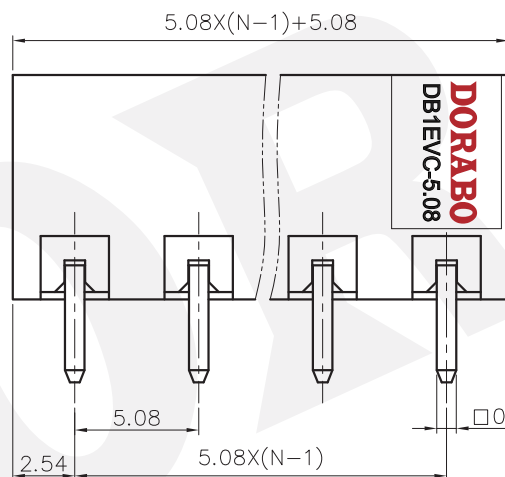

REVISION RECORD				
REV	ECN	DESCRIPTION	DRFT	DATE

NOTES1:
UL Standard
1. Rated Voltage/Current : 300V / 8A
2. Withstanding Voltage : AC1600V/1Min.

IEC Standard

1. Pollution Degree	2
Overvoltage Category	II
Rate Impulse Voltage(kV)	4.0kV
Rate Voltage(V)	450V
Rate Current(A)	7A

NOTES2:
1. Dimension shall be interpreted per ASME Y14.5-2009
2. Pitch : 5.08mm, Poles : N=02~12P
3. Operating temperature: -40°C~+105°C
4. Undimensioned Tolerances:

Pitch Range In mm	Nominal Dimension Range						0.1/10	
	Over 6 TO 10	Over 10 TO 24	Over 30 TO 30	Over 60 TO 100	Over 100 TO 150	Over 150		
±0.15	±0.20	±0.30	±0.30	±0.50	±0.70	±1.00	±1.30	±2'

5. RoHS Compliance

DB1EVC - 5.08 - XXP - 1Y - 00A (H)
(Series No.) (Pitch) (Poles) (Single Pitch) (Color): 1.(Grey)
2.(Blue)
3.(Black)
4.(Green)
5.(Orange)
6.(Red)
7.(Transparent)
8.(Yellow)
9.(White)

DETACHED LISTS	PART NO.:	/				
	APPD:	/				
	CHKD:	/				
	DRFT:	/				
	THIRD ANGLE PROJECTION		DRAWING NO.: /		SHEET 1/1	
		NAME: DORABO 慈溪市地博电子有限公司 CIXI DORABO ELECTRONICS CO.,LTD		TITLE: CUSTOMER DRAWING		
		DB1EVC-5.08-XXP-1Y-00A(H)		REV DO		
		DO NOT SCALE DRAWING		SCALE 1:1