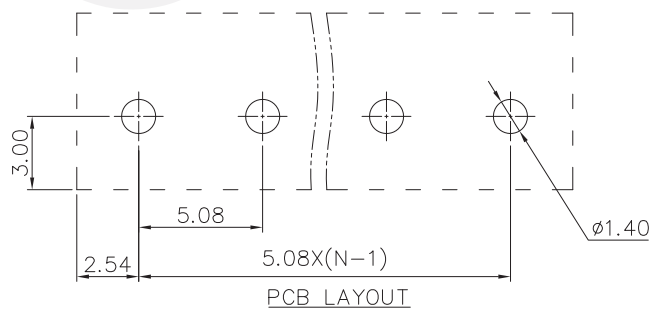

REVISION RECORD				
REV	ECN	DESCRIPTION	DRFT	DATE

NOTES1:
UL Standard
1. Rated Voltage/Current : 300V / 8A
2. Withstanding Voltage : AC1600V/1Min.

IEC Standard

1. Pollution Degree	2
Overvoltage Category	II
Rate Impulse Voltage(kV)	4.0kV
Rate Voltage(V)	450V
Rate Current(A)	7A

NOTES2:
1. Dimension shall be interpreted per ASME Y14.5-2009
2. Pitch : 5.08mm, Poles : N=02~12P
3. Operating temperature: -40°C~+105°C
4. Undimensioned Tolerances:

Pitch Range In mm	Nominal Dimension Range						0.1/10	
	Over 6 TO 10	Over 10 TO 24	Over 30 TO 30	Over 60 TO 100	Over 100 TO 150	Over 150		
±0.15	±0.20	±0.30	±0.30	±0.50	±0.70	±1.00	±1.30	±2'

5. RoHS Compliance

DB1EVC - 5.08 - XXP - 1Y - 00A (H)
(Series No.) (Pitch) (Poles) (Single Pitch) (Color): 1.(Grey)
2.(Blue)
3.(Black)
4.(Green)
5.(Orange)
6.(Red)
7.(Transparent)
8.(Yellow)
9.(White)

DETACHED LISTS	PART NO.:	/				
	APPD:	/				
	CHKD:	/				
	DRFT:	/				
	THIRD ANGLE PROJECTION		DRAWING NO.: /		SHEET 1/1	
		NAME: DORABO 慈溪市地博电子有限公司 CIXI DORABO ELECTRONICS CO.,LTD		TITLE: CUSTOMER DRAWING		
		DB1EVC-5.08-XXP-1Y-00A(H)		REV DO		
		DO NOT SCALE DRAWING		SCALE 1:1