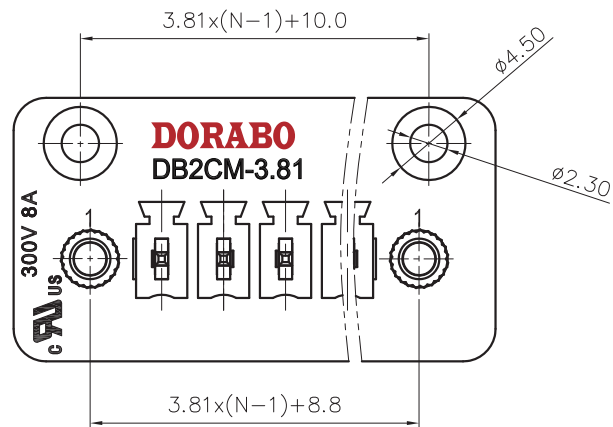

REVISION RECORD

REV	ECN	DESCRIPTION	DRFT	DATE

NOTES1:

UL Standard

- 1.Rated voltage/current : 300V / 8A
- 2.Withstanding voltage : AC1600V/1Min.

IEC Standard

1.

Pollution degree	2
Overtoltage category	II
Rate impulse voltage(KV)	2.5KV
Rate voltage(V)	250V
Rate current(A)	7A

NOTES2:

- 1.Dimension shall be interpreted per ASME Y14.5-2009
- 2.Pitch : 3.81mm, Poles : N=02~24P
- 3.Operating temperature: -40°C~+105°C
- 4.Undimensioned tolerances:

Pitch range in mm		Nominal dimension range in mm				-	∩	∇
Over 6	Over 10	Over 30	Over 60	Over 100	Over 150	0.1/10	∠	
TO 6	TO 24	TO 30	TO 60	TO 100	TO 150			
±0.15	±0.20	±0.30	±0.30	±0.50	±0.70	±1.00	±1.30	±2'

5.RoHS Compliance

DB2CM - 3.81 - XXP - 1Y - 00A (H)
(Series No.) (Pitch) (Poles) (Single Pitch) (RoHS)
00A-(Standard)
(Color) : 1.(Grey)2.(Blue)3.(Black)4.(Green)5.(Orange)
6.(Red)7.(Transparent)8.(Yellow)9.(White)

DETACHED LISTS	PART NO.:	/			
	APPD:	/			
	CHKD:	/			
	DRFT:	/			
	THIRD ANGLE PROJECTION	/			
	DORABO 慈溪市地博电子有限公司 CIXI DORABO ELECTRONICS CO.,LTD				
	NAME: DB2CM-3.81-XXP-1Y-00A(H)				
	TITLE: CUSTOMER DRAWING		REV	DO	
	DRAWING NO.:		SHEET	1/1	
	MM (INCH)		DO NOT SCALE DRAWING	SCALE 1:1