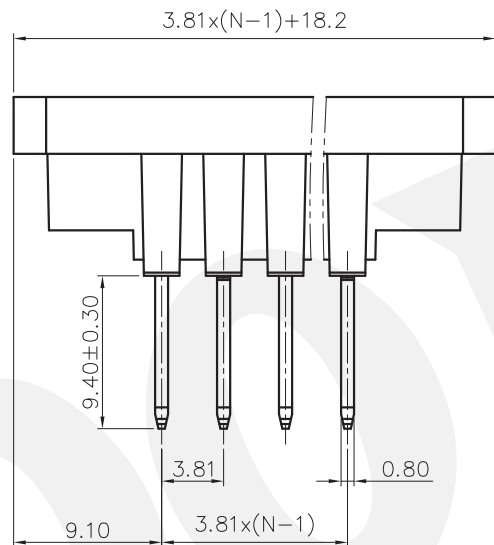

REVISION RECORD

REV	ECN	DESCRIPTION	DRFT	DATE

NOTES1:

UL Standard

- 1.Rated voltage/current : 300V / 8A
- 2.Withstanding voltage : AC1600V/1Min.

IEC Standard

1.

Pollution degree	2
Overtoltage category	II
Rate impulse voltage(KV)	2.5KV
Rate voltage(V)	250V
Rate current(A)	7A

NOTES2:

- 1.Dimension shall be interpreted per ASME Y14.5-2009
- 2.Pitch : 3.81mm, Poles : N=02~24P
- 3.Operating temperature: -40°C~+105°C
- 4.Undimensioned tolerances:

Pitch range in mm		Nominal dimension range in mm				-	∩	∇
Over 6	Over 10	Over 30	Over 60	Over 100	Over 150	0.1/10	∠	
TO 6	TO 24	TO 30	TO 60	TO 100	TO 150			
±0.15	±0.20	±0.30	±0.30	±0.50	±0.70	±1.00	±1.30	±2'

5.RoHS Compliance

DB2CM - 3.81 - XXP - 1Y - 00A (H)
(Series No.) (Pitch) (Poles) (Single Pitch) (RoHS)
00A-(Standard)
(Color) : 1.(Grey)2.(Blue)3.(Black)4.(Green)5.(Orange)
6.(Red)7.(Transparent)8.(Yellow)9.(White)

DETACHED LISTS	PART NO.:	/			
	APPD:	/			
	CHKD:	/			
	DRFT:	/			
	THIRD ANGLE PROJECTION	/			
	DORABO 慈溪市地博电子有限公司 CIXI DORABO ELECTRONICS CO.,LTD				
	NAME: DB2CM-3.81-XXP-1Y-00A(H)				
	TITLE: CUSTOMER DRAWING		REV	DO	
	DRAWING NO.:		SHEET	1/1	
	MM (INCH)		DO NOT SCALE DRAWING	SCALE 1:1