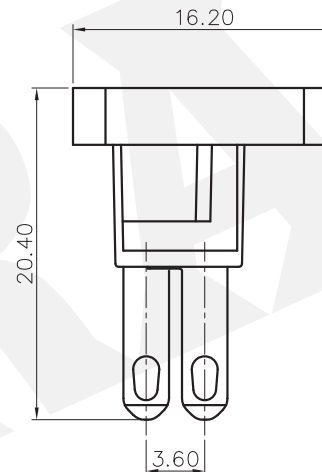

REVISION RECORD

REV	ECN	DESCRIPTION	DRFT	DATE
-----	-----	-------------	------	------

NOTES1:

UL Standard

- 1.Rated voltage/current : 300V / 8A
- 2.Withstanding voltage : AC1600V/1Min.

IEC Standard

1.

Pollution degree	2
Overtoltage category	II
Rate impulse voltage(KV)	2.5KV
Rate voltage(V)	250V
Rate current(A)	7A

NOTES2:

- 1.Dimension shall be interpreted per ASME Y14.5-2009
- 2.Pitch : 3.81mm, Poles : N=02~24P
- 3.Operating temperature: -40°C~+105°C
- 4.Undimensioned tolerances:

Pitch range in mm		Nominal dimension range in mm				-	∩	∇
Over 6	Over 10	Over 30	Over 60	Over 100	Over 150	0.1/10	∠	
TO 6	TO 24	TO 30	TO 60	TO 100	TO 150			
±0.15	±0.20	±0.30	±0.30	±0.50	±0.70	±1.00	±1.30	±2'

DETACHED LISTS	PART NO.:	/			
	APPD:	/			
	CHKD:	/			
	DRFT:	/			
	THIRD ANGLE PROJECTION	/			
	<b>DORABO</b> 慈溪市地博电子有限公司 CIXI DORABO ELECTRONICS CO.,LTD				
	NAME: DB2CM-3.81-XXP-1Y-00A(H)				
	TITLE: CUSTOMER DRAWING		REV	DO	
	DRAWING NO.:		SHEET	1/1	
	MM (INCH)		DO NOT SCALE DRAWING	SCALE 1:1	