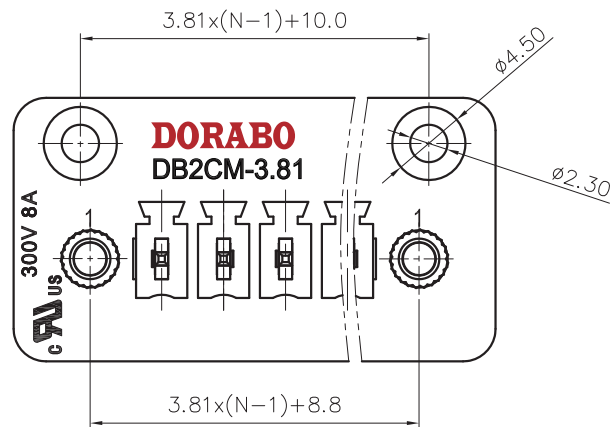

REVISION RECORD

REV	ECN	DESCRIPTION	DRFT	DATE

NOTES1:

UL Standard

- 1.Rated voltage/current : 300V / 8A
- 2.Withstanding voltage : AC1600V/1Min.

IEC Standard

1.

Pollution degree	2
Overtoltage category	II
Rate impulse voltage(KV)	2.5KV
Rate voltage(V)	250V
Rate current(A)	7A

NOTES2:

- 1.Dimension shall be interpreted per ASME Y14.5-2009
- 2.Pitch : 3.81mm, Poles : N=02~24P
- 3.Operating temperature: -40°C~+105°C
- 4.Undimensioned tolerances:

Pitch range in mm		Nominal dimension range in mm				-	∩	∇
Over 6	Over 10	Over 30	Over 60	Over 100	Over 150	0.1/10	∠	
TO 6	TO 24	TO 30	TO 60	TO 100	TO 150			
±0.15	±0.20	±0.30	±0.30	±0.50	±0.70	±1.00	±1.30	±2'

5.RoHS Compliance

DB2CM - 3.81 - XXP - 1Y - 00A (H)
(Series No.) (Pitch) (Poles) (Single Pitch) (RoHS) 00A-(Standard)

(Color) : 1.(Grey) 2.(Blue) 3.(Black) 4.(Green) 5.(Orange) 6.(Red) 7.(Transparent) 8.(Yellow) 9.(White)

DETACHED LISTS	PART NO.:	/			
	APPD:	/			
	CHKD:	/			
	DRFT:	/			
	THIRD ANGLE PROJECTION				
			DO NOT SCALE DRAWING		
	DRAWING NO.:		/		
	NAME:		DORABO 慈溪市地博电子有限公司 CIXI DORABO ELECTRONICS CO.,LTD		
	TITLE:		CUSTOMER DRAWING	REV	D0
	SHEET		1/1		
	SCALE		1:1