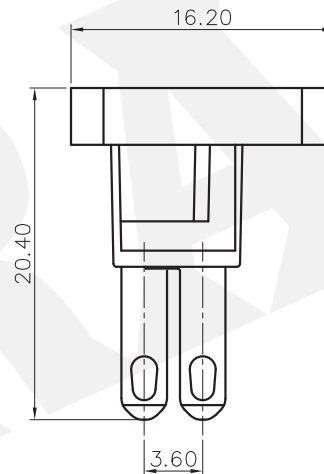

REVISION RECORD

REV	ECN	DESCRIPTION	DRFT	DATE

NOTES1:

UL Standard

- 1.Rated voltage/current : 300V / 8A
- 2.Withstanding voltage : AC1600V/1Min.

IEC Standard

1.

Pollution degree	2
Overtoltage category	II
Rate impulse voltage(KV)	2.5KV
Rate voltage(V)	250V
Rate current(A)	7A

NOTES2:

- 1.Dimension shall be interpreted per ASME Y14.5-2009
- 2.Pitch : 3.81mm, Poles : N=02~24P
- 3.Operating temperature: -40°C~+105°C
- 4.Undimensioned tolerances:

Pitch range in mm		Nominal dimension range in mm				-	∩	∇
Over 6	Over 10	Over 30	Over 60	Over 100	Over 150	0.1/10	∠	
TO 6	TO 24	TO 30	TO 60	TO 100	TO 150			
±0.15	±0.20	±0.30	±0.30	±0.50	±0.70	±1.00	±1.30	±2'

5.RoHS Compliance

DB2CM - 3.81 - XXP - 1Y - 00A (H)
(Series No.) (Pitch) (Poles) (Single Pitch) (RoHS) 00A-(Standard)

(Color) : 1.(Grey) 2.(Blue) 3.(Black) 4.(Green) 5.(Orange) 6.(Red) 7.(Transparent) 8.(Yellow) 9.(White)

DETACHED LISTS	PART NO.:	/			
	APPD:	/			
	CHKD:	/			
	DRFT:	/			
	THIRD ANGLE PROJECTION				
			DO NOT SCALE DRAWING		
	DRAWING NO.:		/		
	NAME:		DORABO 慈溪市地博电子有限公司 CIXI DORABO ELECTRONICS CO.,LTD		
	TITLE:		CUSTOMER DRAWING	REV	D0
	SHEET		1/1		
	SCALE		1:1