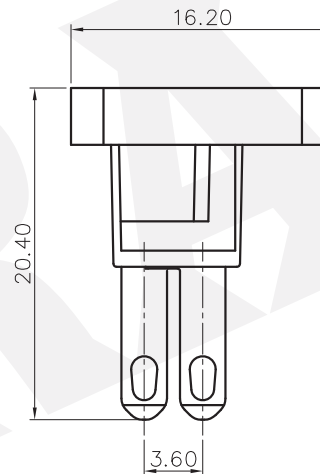

REVISION RECORD

REV	ECN	DESCRIPTION	DRFT	DATE
-----	-----	-------------	------	------

NOTES1:

UL Standard

- 1.Rated voltage/current : 300V / 8A
- 2.Withstanding voltage : AC1600V/1Min.

IEC Standard

1.

Pollution degree	2
Overtoltage category	II
Rate impulse voltage(KV)	2.5KV
Rate voltage(V)	250V
Rate current(A)	7A

NOTES2:

- 1.Dimension shall be interpreted per ASME Y14.5-2009
- 2.Pitch : 3.81mm, Poles : N=02~24P
- 3.Operating temperature: -40°C~+105°C
- 4.Undimensioned tolerances:

Pitch range in mm		Nominal dimension range in mm				-	∩	∇
TO	Over	Over	Over	Over	Over	0.1/10		
6	10	10	30	60	100			
6	10	24	30	60	100	150		
±0.15	±0.20	±0.30	±0.30	±0.50	±0.70	±1.00	±1.30	±2'

DETACHED LISTS	PART NO.:	/			
	APPD:	/			
	CHKD:	/			
	DRFT:	/			
	THIRD ANGLE PROJECTION				
	DORABO 慈溪市地博电子有限公司 CIXI DORABO ELECTRONICS CO.,LTD		NAME: DB2CM-3.81-XXP-1Y-00A(H)		
	TITLE: CUSTOMER DRAWING		REV	DO	
	DRAWING NO.:		SHEET	1/1	
	MM (INCH)		DO NOT SCALE DRAWING	SCALE 1:1	