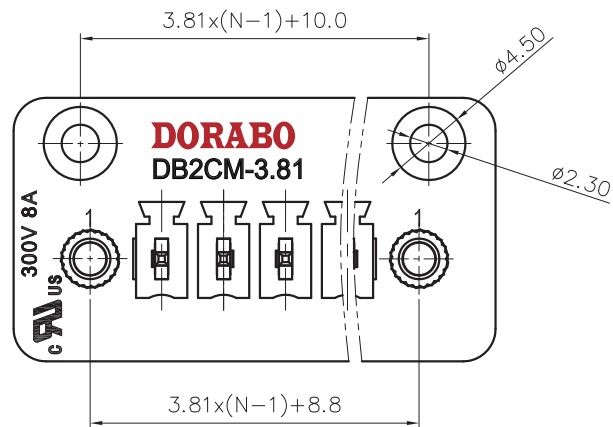

REVISION RECORD

REV	ECN	DESCRIPTION	DRFT	DATE

NOTES1:

UL Standard

- 1.Rated voltage/current : 300V / 8A
- 2.Withstanding voltage : AC1600V/1Min.

IEC Standard

1.

Pollution degree	2
Overtoltage category	II
Rate impulse voltage(KV)	2.5KV
Rate voltage(V)	250V
Rate current(A)	7A

NOTES2:

- 1.Dimension shall be interpreted per ASME Y14.5-2009
- 2.Pitch : 3.81mm, Poles : N=02~24P
- 3.Operating temperature: -40°C~+105°C
- 4.Undimensioned tolerances:

Pitch range in mm		Nominal dimension range in mm				-	∩	∇
TO	Over	Over	Over	Over	Over	0.1/10		
6	10	10	30	60	100			
6	10	24	30	60	100	150		
±0.15	±0.20	±0.30	±0.30	±0.50	±0.70	±1.00	±1.30	±2'

5.RoHS Compliance

DB2CM - 3.81 - XXP - 1Y - 00A (H)
(Series No.) (Pitch) (Poles) (Standard) (RoHS)

(Single Pitch)

(Color) : 1.(Grey) 2.(Blue) 3.(Black) 4.(Green) 5.(Orange) 6.(Red) 7.(Transparent) 8.(Yellow) 9.(White)

DETACHED LISTS	PART NO.:	/			
	APPD:	/			
	CHKD:	/			
	DRFT:	/			
	THIRD ANGLE PROJECTION				
	DORABO 慈溪市地博电子有限公司 CIXI DORABO ELECTRONICS CO.,LTD		NAME: DB2CM-3.81-XXP-1Y-00A(H)		
	TITLE: CUSTOMER DRAWING		REV	DO	
	DRAWING NO.:		SHEET	1/1	
	MM (INCH)		DO NOT SCALE DRAWING	SCALE 1:1