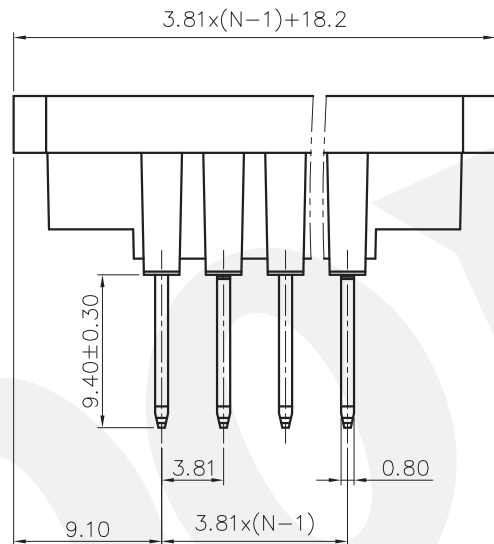

REVISION RECORD

REV	ECN	DESCRIPTION	DRFT	DATE

NOTES1:

UL Standard

- 1.Rated voltage/current : 300V / 8A
- 2.Withstanding voltage : AC1600V/1Min.

IEC Standard

1.

Pollution degree	2
Overtoltage category	II
Rate impulse voltage(KV)	2.5KV
Rate voltage(V)	250V
Rate current(A)	7A

NOTES2:

- 1.Dimension shall be interpreted per ASME Y14.5-2009
- 2.Pitch : 3.81mm, Poles : N=02~24P
- 3.Operating temperature: -40°C~+105°C
- 4.Undimensioned tolerances:

Pitch range in mm		Nominal dimension range in mm				-	∩	∇
TO	Over	Over	Over	Over	Over	0.1/10		
6	10	10	30	60	100			
6	10	24	30	60	100	150		
±0.15	±0.20	±0.30	±0.30	±0.50	±0.70	±1.00	±1.30	±2'

5.RoHS Compliance

DB2CM - 3.81 - XXP - 1Y - 00A (H)
(Series No.) (Pitch) (Poles) (Standard) (RoHS)

(Single Pitch)

(Color) : 1.(Grey) 2.(Blue) 3.(Black) 4.(Green) 5.(Orange) 6.(Red) 7.(Transparent) 8.(Yellow) 9.(White)

DETACHED LISTS	PART NO.:	/			
	APPD:	/			
	CHKD:	/			
	DRFT:	/			
	THIRD ANGLE PROJECTION				
	DORABO 慈溪市地博电子有限公司 CIXI DORABO ELECTRONICS CO.,LTD		NAME: DB2CM-3.81-XXP-1Y-00A(H)		
	TITLE: CUSTOMER DRAWING		REV	DO	
	DRAWING NO.:		SHEET	1/1	
	MM (INCH)		DO NOT SCALE DRAWING	SCALE 1:1