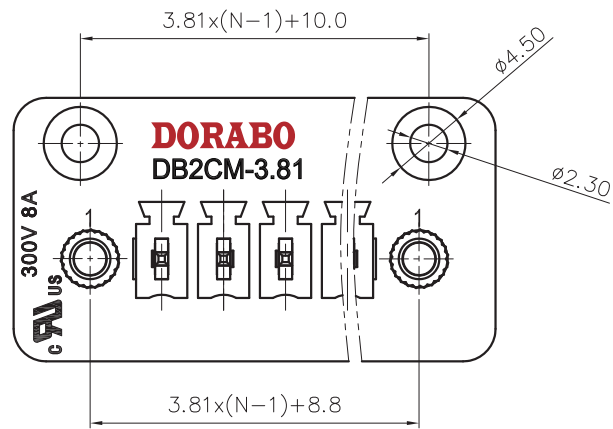

REVISION RECORD

REV	ECN	DESCRIPTION	DRFT	DATE

NOTES1:

UL Standard

- 1.Rated voltage/current : 300V / 8A
- 2.Withstanding voltage : AC1600V/1Min.

IEC Standard

1.

Pollution degree	2
Overtoltage category	II
Rate impulse voltage(KV)	2.5KV
Rate voltage(V)	250V
Rate current(A)	7A

NOTES2:

- 1.Dimension shall be interpreted per ASME Y14.5-2009
- 2.Pitch : 3.81mm, Poles : N=02~24P
- 3.Operating temperature: -40°C~+105°C
- 4.Undimensioned tolerances:

Pitch range in mm		Nominal dimension range in mm				-	∩	∇
Over 6	Over 10	Over 30	Over 60	Over 100	Over 150	0.1/10	∠	
TO 6	TO 24	TO 30	TO 60	TO 100	TO 150			
±0.15	±0.20	±0.30	±0.30	±0.50	±0.70	±1.00	±1.30	±2'

5.RoHS Compliance

DB2CM - 3.81 - XXP - 1Y - 00A (H)
(Series No.) (Pitch) (Poles) (Standard)
(RoHS)

(Single Pitch)

(Color) : 1.(Grey) 2.(Blue) 3.(Black) 4.(Green) 5.(Orange)
6.(Red) 7.(Transparent) 8.(Yellow) 9.(White)

DETACHED LISTS	PART NO.:	/		
	APPD:	/		
	CHKD:	/		
	DRFT:	/		
	NAME:	DORABO 慈溪市地博电子有限公司 CIXI DORABO ELECTRONICS CO.,LTD		
		DB2CM-3.81-XXP-1Y-00A(H)		
	TITLE:	CUSTOMER DRAWING	REV	DO
	DRAWING NO.:	/	SHEET	1/1
	THIRD ANGLE PROJECTION	MM (INCH)	DO NOT SCALE DRAWING	SCALE 1:1