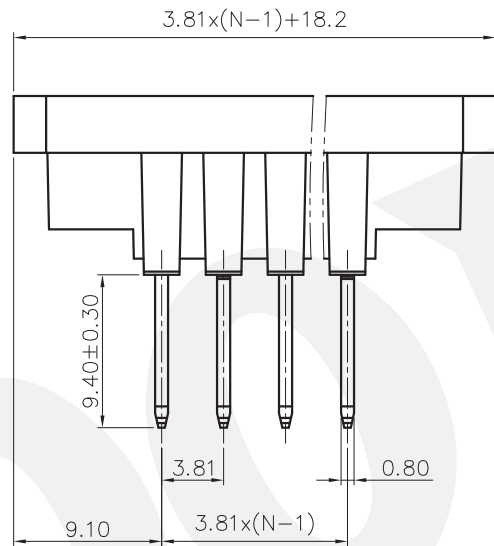

REVISION RECORD

REV	ECN	DESCRIPTION	DRFT	DATE

NOTES1:

UL Standard

- 1.Rated voltage/current : 300V / 8A
- 2.Withstanding voltage : AC1600V/1Min.

IEC Standard

1.

Pollution degree	2
Overtoltage category	II
Rate impulse voltage(KV)	2.5KV
Rate voltage(V)	250V
Rate current(A)	7A

NOTES2:

- 1.Dimension shall be interpreted per ASME Y14.5-2009
- 2.Pitch : 3.81mm, Poles : N=02~24P
- 3.Operating temperature: -40°C~+105°C
- 4.Undimensioned tolerances:

Pitch range in mm		Nominal dimension range in mm				-	∩	∇
Over 6	Over 10	Over 30	Over 60	Over 100	Over 150	0.1/10	∠	
TO 6	TO 24	TO 30	TO 60	TO 100	TO 150			
±0.15	±0.20	±0.30	±0.30	±0.50	±0.70	±1.00	±1.30	±2'

5.RoHS Compliance

DB2CM - 3.81 - XXP - 1Y - 00A (H)
(Series No.) (Pitch) (Poles) (Standard)
(RoHS)

(Single Pitch)

(Color) : 1.(Grey) 2.(Blue) 3.(Black) 4.(Green) 5.(Orange)
6.(Red) 7.(Transparent) 8.(Yellow) 9.(White)

DETACHED LISTS	PART NO.:	/		
	APPD:	/		
	CHKD:	/		
	DRFT:	/		
	NAME:	DORABO 慈溪市地博电子有限公司 CIXI DORABO ELECTRONICS CO.,LTD		
		DB2CM-3.81-XXP-1Y-00A(H)		
	TITLE:	CUSTOMER DRAWING	REV	DO
	DRAWING NO.:	/	SHEET	1/1
	THIRD ANGLE PROJECTION	MM (INCH)	DO NOT SCALE DRAWING	SCALE 1:1