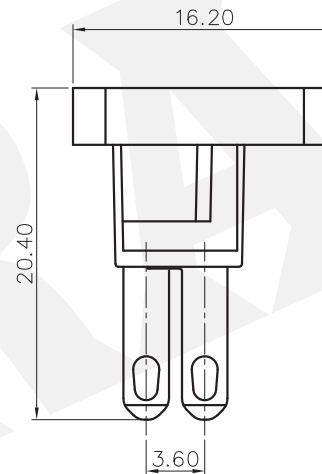

REVISION RECORD

REV	ECN	DESCRIPTION	DRFT	DATE
-----	-----	-------------	------	------

NOTES1:

UL Standard

- 1.Rated voltage/current : 300V / 8A
- 2.Withstanding voltage : AC1600V/1Min.

IEC Standard

1.

Pollution degree	2
Overtoltage category	II
Rate impulse voltage(KV)	2.5KV
Rate voltage(V)	250V
Rate current(A)	7A

NOTES2:

- 1.Dimension shall be interpreted per ASME Y14.5-2009
- 2.Pitch : 3.81mm, Poles : N=02~24P
- 3.Operating temperature: -40°C~+105°C
- 4.Undimensioned tolerances:

Pitch range in mm		Nominal dimension range in mm				-	∩	∇
Over 6	Over 10	Over 30	Over 60	Over 100	Over 150	0.1/10	∠	
TO 6	TO 24	TO 30	TO 60	TO 100	TO 150			
±0.15	±0.20	±0.30	±0.30	±0.50	±0.70	±1.00	±1.30	±2'

DETACHED LISTS	PART NO.:	/		
	APPD:	/		
	CHKD:	/		
	DRFT:	/		
	NAME:	DORABO 慈溪市地博电子有限公司 CIXI DORABO ELECTRONICS CO.,LTD		
		DB2CM-3.81-XXP-1Y-00A(H)		
	TITLE:	CUSTOMER DRAWING	REV	DO
	DRAWING NO.:	/	SHEET	1/1
	THIRD ANGLE PROJECTION	MM (INCH)	DO NOT SCALE DRAWING	SCALE 1:1