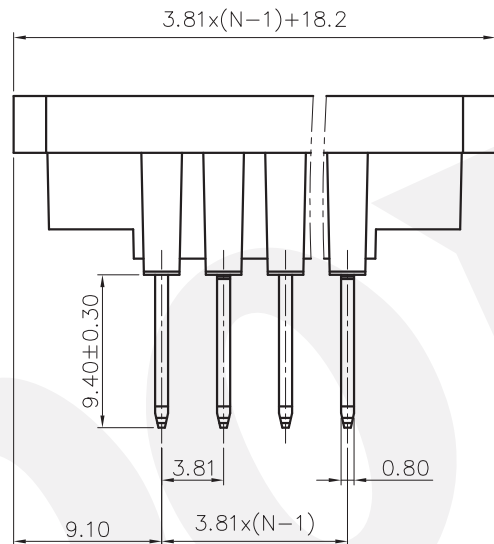

REVISION RECORD

REV	ECN	DESCRIPTION	DRFT	DATE

NOTES1:

UL Standard

- 1.Rated voltage/current : 300V / 8A
- 2.Withstanding voltage : AC1600V/1Min.

IEC Standard

1.

Pollution degree	2
Overtoltage category	II
Rate impulse voltage(KV)	2.5KV
Rate voltage(V)	250V
Rate current(A)	7A

NOTES2:

- 1.Dimension shall be interpreted per ASME Y14.5-2009
- 2.Pitch : 3.81mm, Poles : N=02~24P
- 3.Operating temperature: -40°C~+105°C
- 4.Undimensioned tolerances:

Pitch range in mm		Nominal dimension range in mm				-	∩	∇
Over 6	Over 10	Over 30	Over 60	Over 100	Over 150	0.1/10	∠	
TO 6	TO 24	TO 30	TO 60	TO 100	TO 150			
±0.15	±0.20	±0.30	±0.30	±0.50	±0.70	±1.00	±1.30	±2'

5.RoHS Compliance

DB2CM - 3.81 - XXP - 1Y - 00A (H)
(Series No.) (Pitch) (Poles) (Single Pitch) (RoHS) 00A-(Standard)

(Color) : 1.(Grey) 2.(Blue) 3.(Black) 4.(Green) 5.(Orange) 6.(Red) 7.(Transparent) 8.(Yellow) 9.(White)

DETACHED LISTS	PART NO.:	/			
	APPD:	/			
	CHKD:	/			
	DRFT:	/			
	THIRD ANGLE PROJECTION	/			
	DORABO 慈溪市地博电子有限公司 CIXI DORABO ELECTRONICS CO.,LTD				
	NAME: DB2CM-3.81-XXP-1Y-00A(H)				
	TITLE: CUSTOMER DRAWING		REV	DO	
	DRAWING NO.:		SHEET	1/1	
	MM (INCH)		DO NOT SCALE DRAWING	SCALE 1:1