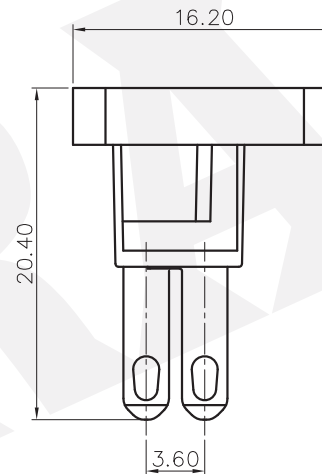

REVISION RECORD

REV	ECN	DESCRIPTION	DRFT	DATE
-----	-----	-------------	------	------

NOTES1:

UL Standard

- 1.Rated voltage/current : 300V / 8A
- 2.Withstanding voltage : AC1600V/1Min.

IEC Standard

1.

Pollution degree	2
Overtoltage category	II
Rate impulse voltage(KV)	2.5KV
Rate voltage(V)	250V
Rate current(A)	7A

NOTES2:

- 1.Dimension shall be interpreted per ASME Y14.5-2009
- 2.Pitch : 3.81mm, Poles : N=02~24P
- 3.Operating temperature: -40°C~+105°C
- 4.Undimensioned tolerances:

Pitch range in mm		Nominal dimension range in mm				-	∩	∇
Over 6	Over 10	Over 30	Over 60	Over 100	Over 150	0.1/10	∠	
TO 6	TO 24	TO 30	TO 60	TO 100	TO 150			
±0.15	±0.20	±0.30	±0.30	±0.50	±0.70	±1.00	±1.30	±2'

DETACHED LISTS	PART NO.:	/			
	APPD:	/			
	CHKD:	/			
	DRFT:	/			
	THIRD ANGLE PROJECTION	/			
	<b>DORABO</b> 慈溪市地博电子有限公司 CIXI DORABO ELECTRONICS CO.,LTD				
	NAME: DB2CM-3.81-XXP-1Y-00A(H)				
	TITLE: CUSTOMER DRAWING		REV	DO	
	DRAWING NO.:		SHEET	1/1	
	MM (INCH)		DO NOT SCALE DRAWING	SCALE 1:1	