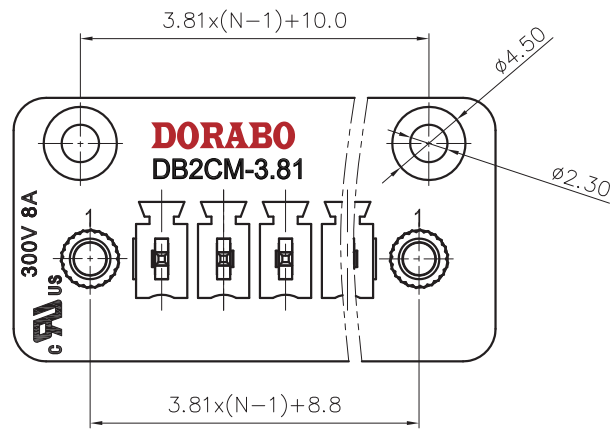

REVISION RECORD

REV	ECN	DESCRIPTION	DRFT	DATE

NOTES1:

UL Standard

- 1.Rated voltage/current : 300V / 8A
- 2.Withstanding voltage : AC1600V/1Min.

IEC Standard

1.

Pollution degree	2
Overtoltage category	II
Rate impulse voltage(KV)	2.5KV
Rate voltage(V)	250V
Rate current(A)	7A

NOTES2:

- 1.Dimension shall be interpreted per ASME Y14.5-2009
- 2.Pitch : 3.81mm, Poles : N=02~24P
- 3.Operating temperature: -40°C~+105°C
- 4.Undimensioned tolerances:

Pitch range in mm		Nominal dimension range in mm				-	∩	∇
Over 6	Over 10	Over 30	Over 60	Over 100	Over 150	0.1/10	∠	
TO 6	TO 24	TO 30	TO 60	TO 100	TO 150			
±0.15	±0.20	±0.30	±0.30	±0.50	±0.70	±1.00	±1.30	±2'

5.RoHS Compliance

DB2CM - 3.81 - XXP - 1Y - 00A (H)
(Series No.) (Pitch) (Poles) (Single Pitch) (RoHS) 00A-(Standard)

(Color) : 1.(Grey) 2.(Blue) 3.(Black) 4.(Green) 5.(Orange) 6.(Red) 7.(Transparent) 8.(Yellow) 9.(White)

DETACHED LISTS	PART NO.:	/			
	APPD:	/			
	CHKD:	/			
	DRFT:	/			
	THIRD ANGLE PROJECTION	/			
	DORABO 慈溪市地博电子有限公司 CIXI DORABO ELECTRONICS CO.,LTD				
	NAME: DB2CM-3.81-XXP-1Y-00A(H)				
	TITLE: CUSTOMER DRAWING		REV	DO	
	DRAWING NO.:		SHEET	1/1	
	MM (INCH)		DO NOT SCALE DRAWING	SCALE 1:1