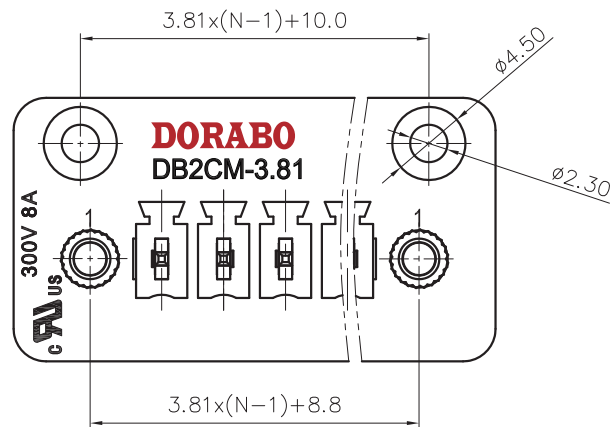

REVISION RECORD

REV	ECN	DESCRIPTION	DRFT	DATE

NOTES1:

UL Standard

- 1.Rated voltage/current : 300V / 8A
- 2.Withstanding voltage : AC1600V/1Min.

IEC Standard

1.

Pollution degree	2
Overtoltage category	II
Rate impulse voltage(KV)	2.5KV
Rate voltage(V)	250V
Rate current(A)	7A

NOTES2:

- 1.Dimension shall be interpreted per ASME Y14.5-2009
- 2.Pitch : 3.81mm, Poles : N=02~24P
- 3.Operating temperature: -40°C~+105°C
- 4.Undimensioned tolerances:

Pitch range in mm		Nominal dimension range in mm				-	∩	∇
TO	Over	Over	Over	Over	Over	0.1/10	∠	
6	10	10	30	60	100			
6	10	24	30	60	100	150		
±0.15	±0.20	±0.30	±0.30	±0.50	±0.70	±1.00	±1.30	±2'

5.RoHS Compliance

DB2CM - 3.81 - XXP - 1Y - 00A (H)
(Series No.) (Pitch) (Poles) (Standard) (RoHS)

(Single Pitch)

(Color) : 1.(Grey) 2.(Blue) 3.(Black) 4.(Green) 5.(Orange) 6.(Red) 7.(Transparent) 8.(Yellow) 9.(White)

DETACHED LISTS	PART NO.:	/			
	APPD:	/			
	CHKD:	/			
	DRFT:	/			
	THIRD ANGLE PROJECTION				
	DORABO 慈溪市地博电子有限公司 CIXI DORABO ELECTRONICS CO.,LTD		NAME:		
			DB2CM-3.81-XXP-1Y-00A(H)		
	TITLE: CUSTOMER DRAWING		REV	DO	
	DRAWING NO.:		SHEET	1/1	
	MM (INCH)		DO NOT SCALE DRAWING	SCALE 1:1