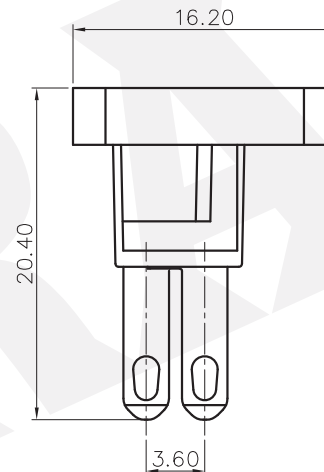

REVISION RECORD

REV	ECN	DESCRIPTION	DRFT	DATE

NOTES1:

UL Standard

- 1.Rated voltage/current : 300V / 8A
- 2.Withstanding voltage : AC1600V/1Min.

IEC Standard

1.

Pollution degree	2
Overtoltage category	II
Rate impulse voltage(KV)	2.5KV
Rate voltage(V)	250V
Rate current(A)	7A

NOTES2:

- 1.Dimension shall be interpreted per ASME Y14.5-2009
- 2.Pitch : 3.81mm, Poles : N=02~24P
- 3.Operating temperature: -40°C~+105°C
- 4.Undimensioned tolerances:

Pitch range in mm		Nominal dimension range in mm				-	∩	∇
TO	Over	Over	Over	Over	Over	0.1/10	∠	
6	10	10	30	60	100			
6	10	24	30	60	100	150		
±0.15	±0.20	±0.30	±0.30	±0.50	±0.70	±1.00	±1.30	±2'

5.RoHS Compliance

DB2CM - 3.81 - XXP - 1Y - 00A (H)
(Series No.) (Pitch) (Poles) (Standard) (RoHS)

(Single Pitch)

(Color) : 1.(Grey) 2.(Blue) 3.(Black) 4.(Green) 5.(Orange) 6.(Red) 7.(Transparent) 8.(Yellow) 9.(White)

DETACHED LISTS	PART NO.:	/			
	APPD:	/			
	CHKD:	/			
	DRFT:	/			
	THIRD ANGLE PROJECTION				
	DORABO 慈溪市地博电子有限公司 CIXI DORABO ELECTRONICS CO.,LTD		NAME:		
			DB2CM-3.81-XXP-1Y-00A(H)		
	TITLE: CUSTOMER DRAWING		REV	DO	
	DRAWING NO.:		SHEET	1/1	
	MM (INCH)		DO NOT SCALE DRAWING	SCALE 1:1