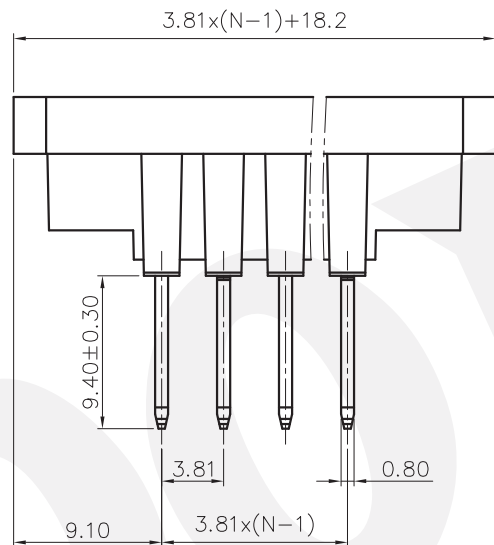

REVISION RECORD

REV	ECN	DESCRIPTION	DRFT	DATE

NOTES1:

UL Standard

- 1.Rated voltage/current : 300V / 8A
- 2.Withstanding voltage : AC1600V/1Min.

IEC Standard

1.

Pollution degree	2
Overtoltage category	II
Rate impulse voltage(KV)	2.5KV
Rate voltage(V)	250V
Rate current(A)	7A

NOTES2:

- 1.Dimension shall be interpreted per ASME Y14.5-2009
- 2.Pitch : 3.81mm, Poles : N=02~24P
- 3.Operating temperature: -40°C~+105°C
- 4.Undimensioned tolerances:

Pitch range in mm		Nominal dimension range in mm				-	∩	∇
TO	Over	Over	Over	Over	Over	0.1/10	∠	
6	10	10	30	60	100			
6	10	24	30	60	100	150		
±0.15	±0.20	±0.30	±0.30	±0.50	±0.70	±1.00	±1.30	±2'

5.RoHS Compliance

DB2CM - 3.81 - XXP - 1Y - 00A (H)
(Series No.) (Pitch) (Poles) (Standard) (RoHS)

(Single Pitch)

(Color) : 1.(Grey) 2.(Blue) 3.(Black) 4.(Green) 5.(Orange) 6.(Red) 7.(Transparent) 8.(Yellow) 9.(White)

DETACHED LISTS	PART NO.:	/			
	APPD:	/			
	CHKD:	/			
	DRFT:	/			
	THIRD ANGLE PROJECTION				
	DORABO 慈溪市地博电子有限公司 CIXI DORABO ELECTRONICS CO.,LTD		NAME:		
			DB2CM-3.81-XXP-1Y-00A(H)		
	TITLE: CUSTOMER DRAWING		REV	DO	
	DRAWING NO.:		SHEET	1/1	
	MM (INCH)		DO NOT SCALE DRAWING	SCALE 1:1