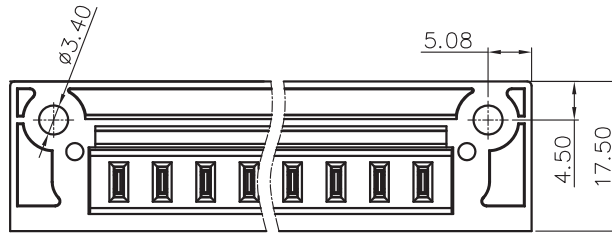

REVISION RECORD

REV	ECN	DESCRIPTION	DRFT	DATE