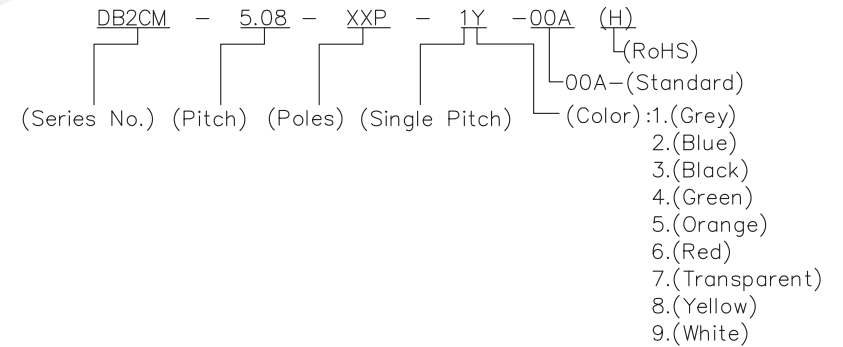

NOTES2:

1. Dimension shall be interpreted per ASME Y14.5-2009

2. Pitch : 5.08mm, Poles : N=02~24P

3. Operating temperature: -40°C~+105°C

4. Undimensioned tolerances:

Pitch range in mm		Nominal dimension range in mm					
TO	Over	Over	Over	Over	Over	Over	
6	10	10	30	60	100	150	0.1/10
6	10	10	30	60	100	150	<
±0.15	±0.20	±0.30	±0.30	±0.50	±0.70	±1.00	±2*

5. RoHS Compliance

PCB LAYOUT