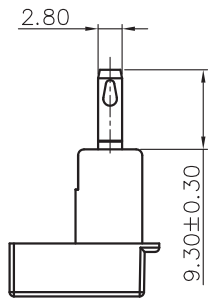

NOTES2:

1. Dimension shall be interpreted per ASME Y14.5-2009

2. Pitch : 5.08mm, Poles : N=02~24P

3. Operating temperature: -40°C~+105°C

4. Undimensioned tolerances:

Pitch range in mm		Nominal dimension range in mm					
TO	Over	Over	Over	Over	Over	Over	
6	10	10	30	60	100	150	0.1/10
6	10	10	30	60	100	150	<
±0.15	±0.20	±0.30	±0.30	±0.50	±0.70	±1.00	±2*

5. RoHS Compliance

PCB LAYOUT

DETACHED LISTS	PART NO.:	/			
	APPD:	/			
	CHKD:	/			
	DRFT:	/			
		DORABO 慈溪市地博电子有限公司 CIXI DORABO ELECTRONICS CO.,LTD		NAME: DB2CM-5.08-XXP-1Y-00A(H)	
		TITLE: CUSTOMER DRAWING		REV	DO
		DRAWING NO.:		SHEET	1/1
		THIRD ANGLE PROJECTION		SCALE	1:1
		DO NOT SCALE DRAWING			