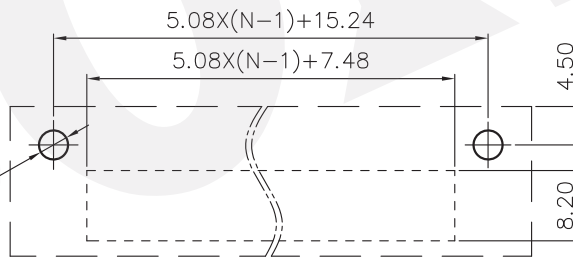

NOTES2:

1. Dimension shall be interpreted per ASME Y14.5-2009

2. Pitch : 5.08mm, Poles : N=02~24P

3. Operating temperature: -40°C~+105°C

4. Undimensioned tolerances:

Pitch range in mm		Nominal dimension range in mm					
TO	Over	Over	Over	Over	Over	Over	
6	10	10	30	60	100	150	0.1/10
6	10	10	30	60	100	150	<
±0.15	±0.20	±0.30	±0.30	±0.50	±0.70	±1.00	±2*

5. RoHS Compliance

PCB LAYOUT

DETACHED LISTS	PART NO.:	/			
	APPD:	/			
	CHKD:	/			
	DRFT:	/			
		DORABO 慈溪市地博电子有限公司 CIXI DORABO ELECTRONICS CO.,LTD		NAME: DB2CM-5.08-XXP-1Y-00A(H)	
		TITLE: CUSTOMER DRAWING		REV	DO
		DRAWING NO.:		SHEET	1/1
		THIRD ANGLE PROJECTION		SCALE	1:1
		DO NOT SCALE DRAWING			