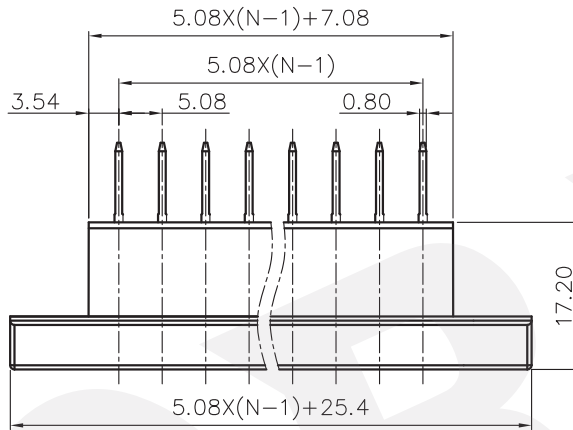

NOTES2:

1. Dimension shall be interpreted per ASME Y14.5-2009

2. Pitch : 5.08mm, Poles : N=02~24P

3. Operating temperature: -40°C~+105°C

4. Undimensioned tolerances:

Pitch range in mm		Nominal dimension range in mm					
TO	Over	Over	Over	Over	Over	Over	
6	10	10	30	60	100	150	0.1/10
6	10	10	30	60	100	150	<
±0.15	±0.20	±0.30	±0.30	±0.50	±0.70	±1.00	±2*

5. RoHS Compliance

PCB LAYOUT

DETACHED LISTS	PART NO.:	/			
	APPD:	/			
	CHKD:	/			
	DRFT:	/			
		DORABO 慈溪市地博电子有限公司 CIXI DORABO ELECTRONICS CO.,LTD		NAME: DB2CM-5.08-XXP-1Y-00A(H)	
		TITLE: CUSTOMER DRAWING		REV	DO
		DRAWING NO.:		SHEET	1/1
		THIRD ANGLE PROJECTION		SCALE	1:1
		DO NOT SCALE DRAWING			