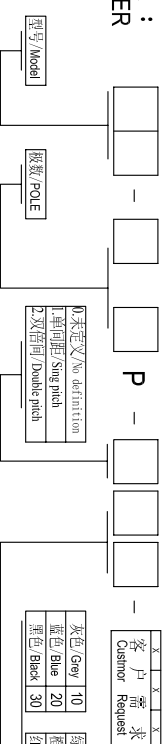

耐电压/Withstanding voltage: AC2000V/1Min

绝缘电阻/Insulation resistance: 500M Ω /DC500V

机械性能/Mechanical

温度范围/Temp.Range: -40 $^{\circ}$ C⁺+105 $^{\circ}$ C

扭矩/Torque: 0.2Nm (1.716 in)

剥线长度/Strip length: 6-7mm

尺寸/Dimensions

间距/Pitch: 3.81mm/3.5mm

极数/Poles: 2P-24P

材料及电镀/Material

塑件/Housing: PA66 U94V-0

螺丝/Screws: M2, steel Zinc plated

方块/Wire guard: Brass, Ni plated

夹子/Clamp: Phosphor bronze, Ni plated

SECTION A-A

TOLERANCES EXCEPT AS NOTED

	linear dimension	fillet	chamfer	short angle sid	≡	□	//	⊥
variable range	6 to 30 120 to 480	all to 6	6 to 10	10 to 50 50 to 120	all to 5	5 to 30 30 to 120	to to	to to
tolerance	±0.1 ±0.2 ±0.3 ±0.5 ±0.9	±0.2 ±0.5 ±1	1 $^{\circ}$ 30' 20'	10' 0.5 0.025 0.06 0.12 0.4				

订购方式: HOW TO ORDER

单位/UNITS mm 尺寸/SIZE A4 比例/SCALE

Cixi Dibo Electronics Co.,LTD 名称/NAME DB2EK-3.81/3.5

第一视角/FIRST ANGLE PROJECTION

X-ON Electronics

Largest Supplier of Electrical and Electronic Components