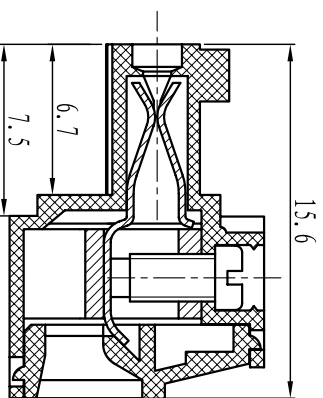

耐电压/Withstanding voltage: AC2000V/1Min

绝缘电阻/Insulation resistance: 500M Ω /DC500V

机械性能/Mechanical

温度范围/Temp.Range: -40 $^{\circ}$ C⁺+105 $^{\circ}$ C

扭矩/Torque: 0.2Nm (1.716 in)

剥线长度/Strip length: 6-7mm

尺寸/Dimensions

间距/Pitch: 3.81mm/3.5mm

极数/Poles: 2P-24P

材料及电镀/Material

塑件/Housing: PA66 U94V-0

螺丝/Screws: M2, steel Zinc plated

方块/Wire guard: Brass, Ni plated

夹子/Clamp: Phosphor bronze, Ni plated

SECTION A-A

TOLERANCES EXCEPT AS NOTED

	linear dimension	fillet	chamfer	short angle sid	≡	□	//	⊥
variable range	6 to 30 120 to 480	all to 6	6 to 10	10 to 50 50 to 120	all to 5	5 to 30 30 to 120	to to	to to
tolerance	±0.1 ±0.2 ±0.3 ±0.5 ±0.9	±0.2 ±0.5 ±1	1 $^{\circ}$ 30' 20'	10' 0.5 0.025 0.06 0.12 0.4				

订购方式: HOW TO ORDER

单位/UNITS mm 尺寸/SIZE A4 比例/SCALE

Cixi Dibo Electronics Co.,LTD 名称/NAME DB2EK-3.81/3.5

第一视角/FIRST ANGLE PROJECTION

X-ON Electronics

Largest Supplier of Electrical and Electronic Components