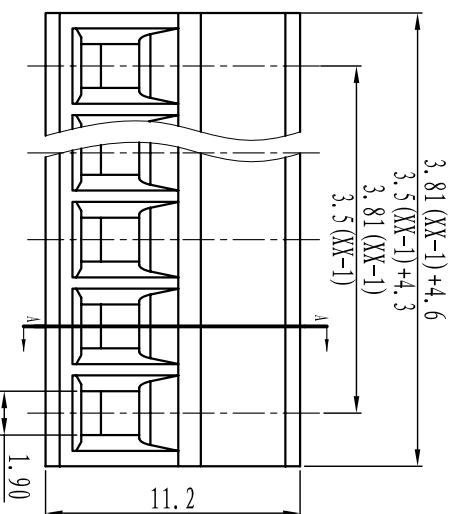

耐电压/Withstanding voltage: AC2000V/1Min

绝缘电阻/Insulation resistance: 500M Ω /DC500V

机械性能/Mechanical

温度范围/Temp.Range: -40 $^{\circ}$ C⁺+105 $^{\circ}$ C

扭矩/Torque: 0.2Nm (1.716 in)

剥线长度/Strip length: 6-7mm

尺寸/Dimensions

间距/Pitch: 3.81mm/3.5mm

极数/Poles: 2P-24P

材料及电镀/Material

塑件/Housing: PA66 U94V-0

螺丝/Screws: M2, steel Zinc plated

方块/Wire guard: Brass, Ni plated

夹子/Clamp: Phosphor bronze, Ni plated

SECTION A-A

TOLERANCES EXCEPT AS NOTED

	linear dimension	fillet	chamfer	short angle sid	≡	□	//	⊥
variable range	6 to 30 120 to 480	all to 6	6 to 10	10 to 50 50 to 120	all to 5	5 to 30 30 to 120	to to	to to
tolerance	±0.1 ±0.2 ±0.3 ±0.5 ±0.9	±0.2 ±0.5 ±1	1 $^{\circ}$ 30' 20'	10' 0.5 0.025 0.06 0.12 0.4				

订购方式: HOW TO ORDER

单位/UNITS mm 尺寸/SIZE A4 比例/SCALE

Cixi Dibo Electronics Co.,LTD 名称/NAME DB2EK-3.81/3.5

第一视角/FIRST ANGLE PROJECTION

X-ON Electronics

Largest Supplier of Electrical and Electronic Components