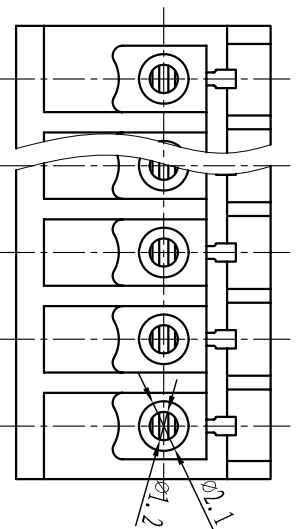

耐电压/Withstanding voltage: AC2000V/1Min

绝缘电阻/Insulation resistance: 500M Ω /DC500V

机械性能/Mechanical

温度范围/Temp.Range: -40 $^{\circ}$ C⁺+105 $^{\circ}$ C

扭矩/Torque: 0.2Nm (1.716 in)

剥线长度/Strip length: 6-7mm

尺寸/Dimensions

间距/Pitch: 3.81mm/3.5mm

极数/Poles: 2P-24P

材料及电镀/Material

塑件/Housing: PA66 U94V-0

螺丝/Screws: M2, steel Zinc plated

方块/Wire guard: Brass, Ni plated

夹子/Clamp: Phosphor bronze, Ni plated

SECTION A-A

TOLERANCES EXCEPT AS NOTED

	linear dimension	fillet	chamfer	short angle sid	≡	□	//	⊥
variable range	6 to 30 120 to 480	all to 6	6 to 10	10 to 50 50 to 120	all to 5	5 to 30 30 to 120	to to	to to
tolerance	±0.1 ±0.2 ±0.3 ±0.5 ±0.9	±0.2 ±0.5 ±1	1 $^{\circ}$ 30' 20'	10' 0.5 0.025 0.06 0.12 0.4				

订购方式: HOW TO ORDER

单位/UNITS mm 尺寸/SIZE A4 比例/SCALE

Cixi Dibo Electronics Co.,LTD 名称/NAME DB2EK-3.81/3.5

第一视角/FIRST ANGLE PROJECTION

X-ON Electronics

Largest Supplier of Electrical and Electronic Components