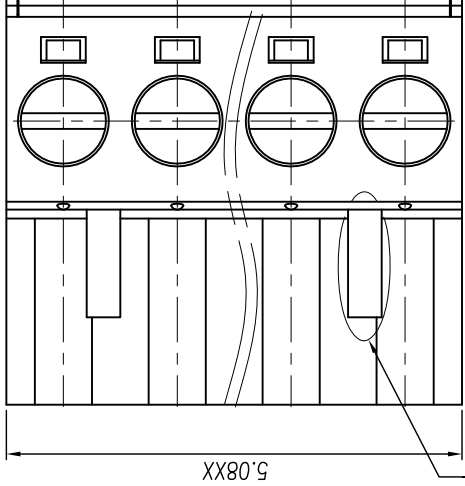

# 慈溪市地博电子有限公司 Cixi Dibo Electronics Co., LTD

产品规格书  
THE SPEC SHEET

电气性能/Electrical  
参考标准/Standard  
UL 300V 450V  
额定电压/Rated voltage  
额定电流/Rated current  
15A 17.5A  
接触电阻/Contact resistance  
20mΩ  
绝缘电阻/Insulation resistance  
500MΩ/DC500V  
28~14AWG 1.5mm<sup>2</sup>  
AC 2000V/1 Min  
机械性能/Mechanical  
最大扭矩/Torque(Max)  
0.5Nm(4.5Lb.in)  
温度范围/Temp.Range  
-40°C~+105°C  
尺寸/Dimensions  
间距/Pitch  
5.08mm  
极数/Poles  
2~24p  
材质及电镀/Material  
塑料/Housing  
螺丝/Screws  
M3.0 Steel, Zn plated  
夹子/Clamp  
方块/Wire guard  
Phosphor bronze, Ni plated  
Brass, Ni plated

单位/UNITS mm  
尺寸/SIZE A4  
比例/SCALE 3:1  
第三视角/THIRD ANGLE PROJECTION

Cixi Dibo Electronics Co., LTD

名称/ TITLE  
DB2EK-5.08

tolerance	±0.1	±0.14	±0.19	±0.25	±0.32	±0.43	±0.57	±0.72	±0.88	±1.05	±1.25	0.5	0.025	0.06	0.12	0.4
variable range	6 to 6	10 to 10	18 to 18	30 to 30	50 to 50	80 to 80	120 to 120	160 to 160	200 to 200	250 to 250	all to	5 to 5	30 to 30	50 to 50	120 to 120	over to
linear dimension(Tolerances Standard GB/T 14486-2008)	≡ // ⊥															