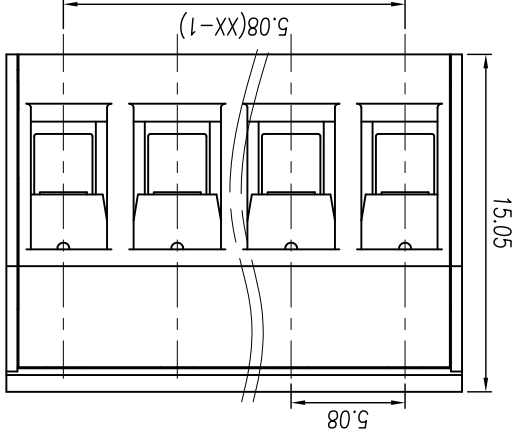

# 慈溪市地博电子有限公司 Cixi Dibo Electronics Co., LTD

产品规格书  
THE SPEC SHEET

电气性能/Electrical  
参考标准/Standard  
UL 300V 450V  
额定电压/Rated voltage  
额定电流/Rated current  
15A 17.5A  
接触电阻/Contact resistance  
20mΩ  
绝缘电阻/Insulation resistance  
500MΩ/DC500V  
28~14AWG 1.5mm<sup>2</sup>  
AC 2000V/1 Min  
机械性能/Mechanical  
最大扭矩/Torque(Max)  
0.5Nm(4.5Lb.in)  
温度范围/Temp.Range  
-40°C~+105°C  
尺寸/Dimensions  
间距/Pitch  
5.08mm  
极数/Poles  
2~24p  
材质及电镀/Material  
塑料/Housing  
螺丝/Screws  
M3.0 Steel, Zn plated  
夹子/Clamp  
方块/Wire guard  
Phosphor bronze, Ni plated  
Brass, Ni plated

单位/UNITS mm  
尺寸/SIZE A4  
比例/SCALE 3:1  
第三视角/THIRD ANGLE PROJECTION

Cixi Dibo Electronics Co., LTD

名称/ TITLE  
DB2EK-5.08

tolerance	±0.1	±0.14	±0.19	±0.25	±0.32	±0.43	±0.57	±0.72	±0.88	±1.05	±1.25	0.5	0.025	0.06	0.12	0.4
variable range	6 to 6	10 to 10	18 to 18	30 to 30	50 to 50	80 to 80	120 to 120	160 to 160	200 to 200	250 to 250	all to	5 to 5	30 to 30	50 to 50	120 to 120	over to
linear dimension(Tolerances Standard GB/T 14486-2008)	≡ // ⊥															