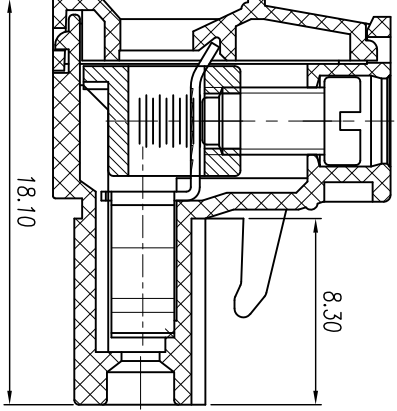

# 慈溪市地博电子有限公司 Cixi Dibo Electronics Co., LTD

产品规格书  
THE SPEC SHEET

电气性能/Electrical  
参考标准/Standard  
UL 300V 450V  
额定电压/Rated voltage  
额定电流/Rated current  
15A 17.5A  
接触电阻/Contact resistance  
20mΩ  
绝缘电阻/Insulation resistance  
500MΩ/DC500V  
28~14AWG 1.5mm<sup>2</sup>  
AC 2000V/1 Min  
机械性能/Mechanical  
最大扭矩/Torque(Max)  
0.5Nm(4.5Lb.in)  
温度范围/Temp.Range  
-40°C~+105°C  
尺寸/Dimensions  
间距/Pitch  
5.08mm  
极数/Poles  
2~24p  
材质及电镀/Material  
塑料/Housing  
螺丝/Screws  
M3.0 Steel, Zn plated  
夹子/Clamp  
方块/Wire guard  
Phosphor bronze, Ni plated  
Brass, Ni plated

单位/UNITS mm  
尺寸/SIZE A4  
比例/SCALE 3:1  
第三视角/THIRD ANGLE PROJECTION

Cixi Dibo Electronics Co., LTD

名称/ TITLE  
DB2EK-5.08

tolerance	±0.1	±0.14	±0.19	±0.25	±0.32	±0.43	±0.57	±0.72	±0.88	±1.05	±1.25	0.5	0.025	0.06	0.12	0.4
variable range	6 to 6	10 to 10	18 to 18	30 to 30	50 to 50	80 to 80	120 to 120	160 to 160	200 to 200	250 to 250	all to	5 to 5	30 to 30	50 to 50	120 to 120	over to
linear dimension(Tolerances Standard GB/T 14486-2008)	≡ // ⊥															