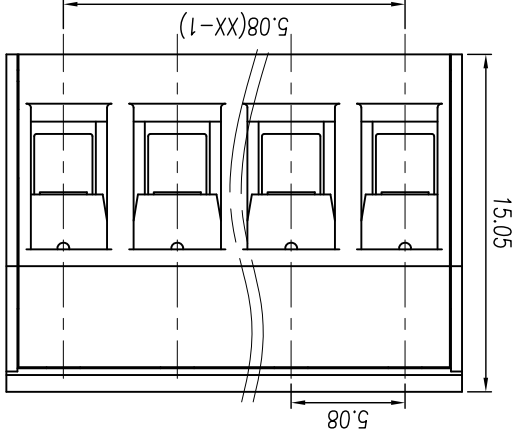

# 慈溪市地博电子有限公司 Cixi Dibo Electronics Co., LTD

产品规格书  
THE SPEC SHEET

电气性能/Electrical  
参考标准/Standard  
额定电压/Rated voltage  
300V  
15A  
17.5A  
UL  
IEC  
450V  
15A  
17.5A  
接触电阻/Contact resistance  
20mΩ  
绝缘电阻/Insulation resistance  
500MΩ/DC500V  
28~14AWG 1.5mm<sup>2</sup>  
AC 2000V/1 Min  
机械性能/Mechanical  
最大扭矩/Torque(Max)  
0.5Nm(4.5Lb.in)  
温度范围/Temp.Range  
-40°C~+105°C  
尺寸/Dimensions  
间距/Pitch  
5.08mm  
极数/Poles  
2~24p  
材质及电镀/Material  
塑料/Housing  
螺丝/Screws  
M3.0 Steel, Zn plated  
夹子/Clamp  
方块/Wire guard  
Phosphor bronze, Ni plated  
Brass, Ni plated

单位/UNITS  
mm  
尺寸/SIZE  
A4  
比例/SCALE  
3:1  
第三视角/THIRD ANGLE PROJECTION

名称/  
TITLE

Cixi Dibo Electronics Co., LTD

DB2EK-5.08

tolerance	±0.1	±0.14	±0.19	±0.25	±0.32	±0.43	±0.57	±0.72	±0.88	±1.05	±1.25	0.5	0.025	0.06	0.12	0.4
variable range	6 to 6	10 to 10	18 to 18	30 to 30	50 to 50	80 to 80	120 to 120	160 to 160	200 to 200	250 to 250	all to	5 to 5	30 to 30	50 to 50	120 to 120	120 to 120
linear dimension(Tolerances Standard GB/T 14486-2008)	≡ // ⊥															