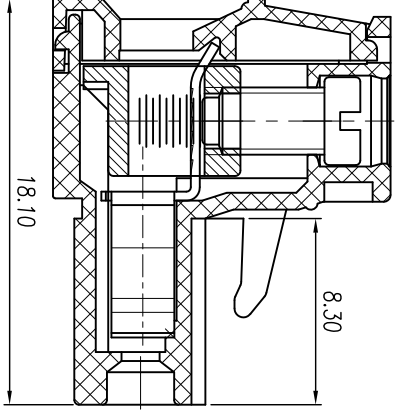

# 慈溪市地博电子有限公司 Cixi Dibo Electronics Co., LTD

产品规格书  
THE SPEC SHEET

电气性能/Electrical  
参考标准/Standard  
额定电压/Rated voltage  
300V  
15A  
17.5A  
UL  
IEC  
450V  
15A  
17.5A  
接触电阻/Contact resistance  
20mΩ  
绝缘电阻/Insulation resistance  
500MΩ/DC500V  
28~14AWG 1.5mm<sup>2</sup>  
AC 2000V/1 Min  
机械性能/Mechanical  
最大扭矩/Torque(Max)  
0.5Nm(4.5Lb.in)  
温度范围/Temp.Range  
-40°C~+105°C  
尺寸/Dimensions  
间距/Pitch  
5.08mm  
极数/Poles  
2~24p  
材质及电镀/Material  
塑料/Housing  
螺丝/Screws  
M3.0 Steel, Zn plated  
夹子/Clamp  
方块/Wire guard  
Phosphor bronze, Ni plated  
Brass, Ni plated

单位/UNITS  
mm  
尺寸/SIZE  
A4  
比例/SCALE  
3:1  
第三视角/THIRD ANGLE PROJECTION

名称/  
TITLE

Cixi Dibo Electronics Co., LTD

DB2EK-5.08

tolerance	±0.1	±0.14	±0.19	±0.25	±0.32	±0.43	±0.57	±0.72	±0.88	±1.05	±1.25	0.5	0.025	0.06	0.12	0.4
variable range	6 to 6	10 to 10	18 to 18	30 to 30	50 to 50	80 to 80	120 to 120	160 to 160	200 to 200	250 to 250	all to	5 to 5	30 to 30	50 to 50	120 to 120	120 to 120
linear dimension(Tolerances Standard GB/T 14486-2008)	≡ // ⊥															