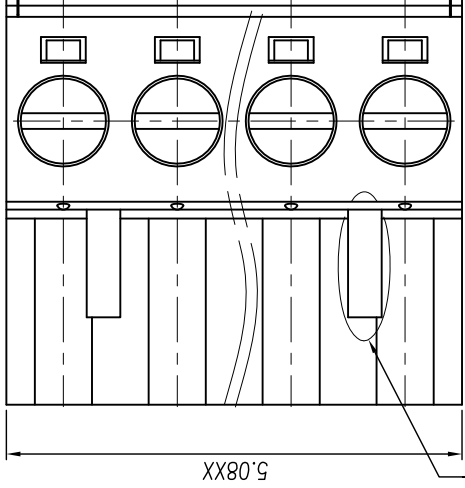

# 慈溪市地博电子有限公司 Cixi Dibo Electronics Co., LTD

产品规格书  
THE SPEC SHEET

电气性能/Electrical  
参考标准/Standard  
额定电压/Rated voltage  
300V  
15A  
17.5A  
UL  
IEC  
450V  
15A  
17.5A  
接触电阻/Contact resistance  
20mΩ  
绝缘电阻/Insulation resistance  
500MΩ/DC500V  
28~14AWG 1.5mm<sup>2</sup>  
AC 2000V/1 Min  
机械性能/Mechanical  
最大扭矩/Torque(Max)  
0.5Nm(4.5Lb.in)  
温度范围/Temp.Range  
-40°C~+105°C  
尺寸/Dimensions  
间距/Pitch  
5.08mm  
极数/Poles  
2~24p  
材质及电镀/Material  
塑料/Housing  
螺丝/Screws  
M3.0 Steel, Zn plated  
夹子/Clamp  
方块/Wire guard  
Phosphor bronze, Ni plated  
Brass, Ni plated

单位/UNITS  
mm  
尺寸/SIZE  
A4  
比例/SCALE  
3:1  
第三视角/THIRD ANGLE PROJECTION

名称/  
TITLE

Cixi Dibo Electronics Co., LTD

DB2EK-5.08

tolerance	±0.1	±0.14	±0.19	±0.25	±0.32	±0.43	±0.57	±0.72	±0.88	±1.05	±1.25	0.5	0.025	0.06	0.12	0.4
variable range	6 to 6	10 to 10	18 to 18	30 to 30	50 to 50	80 to 80	120 to 120	160 to 160	200 to 200	250 to 250	all to	5 to 5	30 to 30	50 to 50	120 to 120	120 to 120
linear dimension(Tolerances Standard GB/T 14486-2008)	≡ // ⊥															