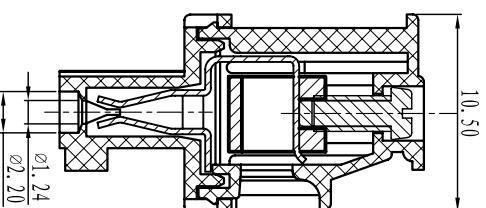

机械性能/Mechanical

温度范围/Temp.Range: -40°C+105°C
 扭矩/Torque: 0.2Nm(1.71lb·in)
 剥线长度/Strip length: 6-7mm

尺寸/Dimensions

间距/Pitch: 3.81mm, 3.50mm
 极数/Poles: 2P-24P

材质及电镀/Material

塑件/Housing: PA66, UL94V-0
 螺丝/Screws: M2, Steel Zinc plated
 方块/Wire guard: Brass, Ni plated
 夹子/Clamp: Phosphor bronze, Ni plated

TOLERANCES EXCEPT AS NOTED

	linear dimension	fillet	chamfer	short angle sid	≡	□	∥	⊥
variable range	6 to 30 to 120 to 480	all	6 to 10	10 to 50 to 120	all to 5	5 to 30 to 120	to 120	
tolerance	±0.1 to ±0.2 to ±0.3 to ±0.5 to ±0.9	±0.2	±0.5 to ±1	1° to 30'	0.5 to 0.025	0.06 to 0.12	0.4	

订购方式: HOW TO ORDER

单位/UNITS mm 尺寸/SIZE A4 比例/SCALE

名称/NAME DB2EKA-3.81-XXP

X-ON Electronics

Largest Supplier of Electrical and Electronic Components

Click to view similar products for [Pluggable Terminal Blocks](#) category: