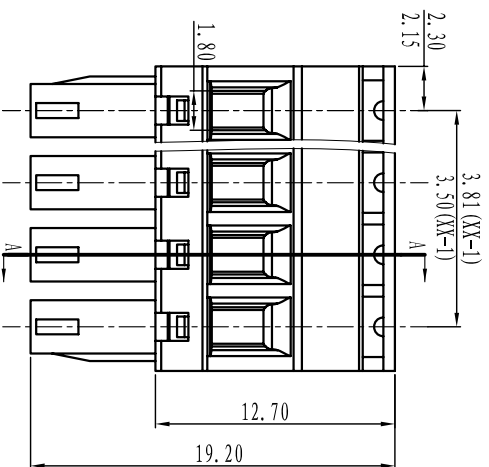

机械性能/Mechanical

温度范围/Temp.Range: -40°C+105°C
 扭矩/Torque: 0.2Nm(1.71lb·in)
 剥线长度/Strip length: 6-7mm

尺寸/Dimensions

间距/Pitch: 3.81mm, 3.50mm
 极数/Poles: 2P-24P

材质及电镀/Material

塑件/Housing: PA66, UL94V-0
 螺丝/Screws: M2, Steel Zinc plated
 方块/Wire guard: Brass, Ni plated
 夹子/Clamp: Phosphor bronze, Ni plated

TOLERANCES EXCEPT AS NOTED

	linear dimension	fillet	chamfer	short angle sid	≡	□	∥	⊥
variable range	6 to 30 to 120 to 480	all	6 to 10	10 to 50 to 120	all to 5	5 to 30 to 120	to 120	
tolerance	±0.1 to ±0.2 to ±0.3 to ±0.5 to ±0.9	±0.2	±0.5 to ±1	1° to 30'	0.5 to 0.025	0.06 to 0.12	0.4	

订购方式: HOW TO ORDER

单位/UNITS mm 尺寸/SIZE A4 比例/SCALE

名称/NAME DB2EKA-3.81-XXP

X-ON Electronics

Largest Supplier of Electrical and Electronic Components

Click to view similar products for [Pluggable Terminal Blocks](#) category: