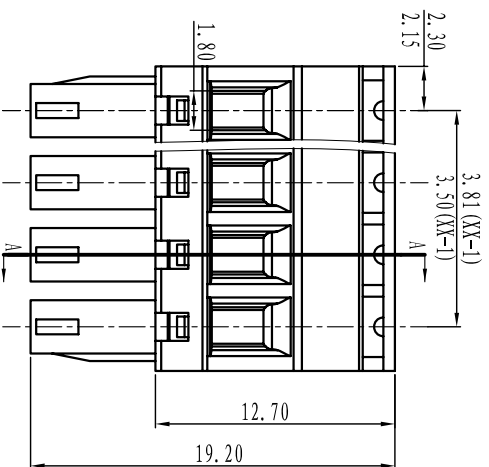

DORABO[®] Cixi Dibo Electronics Co.,LTD

产品规格书
product specification

SECTION A-A

电气性能/Electrical

参考标准/Standard: UL IEC
 额定电压/Rated voltage: 300V 250V
 额定电流/Rated current: 8A 10A
 接触电阻/Contact resistance: 20mΩ
 使用线径/Wire range: 28-16AWG 1.5mm²
 耐电压/Withstanding voltage: AC2000V/1Min
 绝缘电阻/Insulation resistance: 500MΩ/DC500V

机械性能/Mechanical

温度范围/Temp.Range: -40°C~+105°C
 扭矩/Torque: 0.2Nm(1.71lb·in)
 剥线长度/Strip length: 6-7mm

尺寸/Dimensions

间距/Pitch: 3.81mm, 3.50mm
 极数/Poles: 2P-24P

材质及电镀/Material

塑件/Housing: PA66, UL94V-0
 螺丝/Screws: M2, Steel Zinc plated
 方块/Wire guard: Brass, Ni plated
 夹子/Clamp: Phosphor bronze, Ni plated

订购方式: HOW TO ORDER

TOLERANCES EXCEPT AS NOTED

| | linear dimension | fillet | chamfer | short angle sid | ≡ | — | □ | // | ⊥ |
|----------------|--------------------------------------|--------|---------------|--------------------------|--------------|---------------|-------------------------|-------------------------|-------------------------|
| variable range | to 6 to 30 to 120 to 480 | all | to 6 to 10 | to 10 to 50 to 120 | all | to 5 to 30 | to 5 to 30 to 120 | to 5 to 30 to 120 | to 5 to 30 to 120 |
| tolerance | ±0.1 ±0.2 ±0.3 ±0.5 ±0.9 | ±0.2 | ±0.5 ±1 | 1° 30' 20' | 0.5 0.025 | 0.06 0.12 | 0.12 0.4 | | |

单位/UNITS mm 尺寸/SIZE A4 比例/SCALE

名称/NAME DB2EKA-3.81-XXP

X-ON Electronics

Largest Supplier of Electrical and Electronic Components

Click to view similar products for [Pluggable Terminal Blocks](#) category: