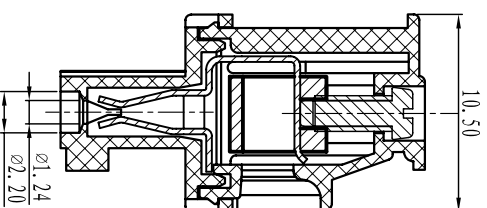

DORABO[®] Cixi Dibo Electronics Co.,LTD

产品规格书
product specification

SECTION A-A

电气性能/Electrical

参考标准/Standard: UL IEC
 额定电压/Rated voltage: 300V 250V
 额定电流/Rated current: 8A 10A
 接触电阻/Contact resistance: 20mΩ
 使用线径/Wire range: 28-16AWG 1.5mm²
 耐电压/Withstanding voltage: AC2000V/1Min
 绝缘电阻/Insulation resistance: 500MΩ/DC500V

机械性能/Mechanical

温度范围/Temp.Range: -40°C~+105°C
 扭矩/Torque: 0.2Nm(1.71lb·in)
 剥线长度/Strip length: 6-7mm

尺寸/Dimensions

间距/Pitch: 3.81mm, 3.50mm
 极数/Poles: 2P-24P

材质及电镀/Material

塑件/Housing: PA66, UL94V-0
 螺丝/Screws: M2, Steel Zinc plated
 方块/Wire guard: Brass, Ni plated
 夹子/Clamp: Phosphor bronze, Ni plated

订购方式: HOW TO ORDER

TOLERANCES EXCEPT AS NOTED

| | linear dimension | fillet | chamfer | short angle sid | ≡ | — | □ | // | ⊥ |
|----------------|--------------------------------------|--------|---------------|--------------------------|--------------|---------------|-------------------------|-------------------------|-------------------------|
| variable range | to 6 to 30 to 120 to 480 | all | to 6 to 10 | to 10 to 50 to 120 | all | to 5 to 30 | to 5 to 30 to 120 | to 5 to 30 to 120 | to 5 to 30 to 120 |
| tolerance | ±0.1 ±0.2 ±0.3 ±0.5 ±0.9 | ±0.2 | ±0.5 ±1 | 1° 30' 20' | 0.5 0.025 | 0.06 0.12 | 0.12 0.4 | | |

单位/UNITS mm 尺寸/SIZE A4 比例/SCALE

名称/NAME DB2EKA-3.81-XXP

X-ON Electronics

Largest Supplier of Electrical and Electronic Components

Click to view similar products for [Pluggable Terminal Blocks](#) category: