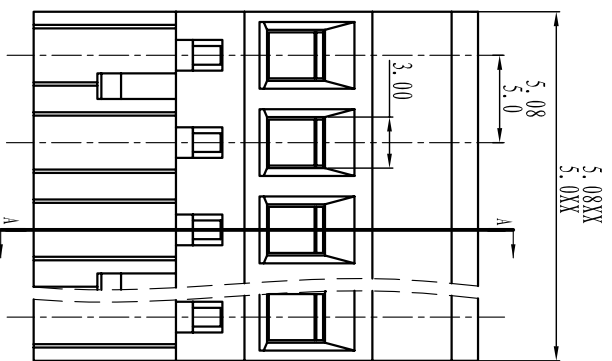

Cixi Dibo Electronics Co., LTD

产品规格书
product specification

SECTION A-A

TOLERANCES EXCEPT AS NOTED

	linear dimension	fillet	chamfer	短角	短角边	倒角	倒角	倒角
variable range	6 to 30	6 to 120	6 to 480	6 to 10	5 to 50	5 to 120	5 to 30	5 to 120
tolerance	±0.1	±0.2	±0.3	±0.5	±0.9	±0.2	±1	1°

订购方式：
HOW TO ORDER

- 电气性能/Electrical
- 参考标准/Standard: UL IEC
- 额定电压/Rated voltage: 300V 320V
- 额定电流/Rated current: 15A 20A
- 接触电阻/Contact resistance: 20mΩ
- 使用线径/Wire range: 28-14AWG 2.5mm²
- 耐电压/Withstanding voltage: AC2000V/1Min
- 绝缘电阻/Insulation resistance: 500MΩ/DC500V
- 机械性能/Mechanical
- 温度范围/Temp Range: -40°C+105°C
- 扭矩/Torque: 0.5Nm(4.51b in)
- 剥线长度/Strip length: 7-8mm
- 尺寸/Dimensions
- 间距/Pitch: 5.0mm, 5.08mm
- 极数/Poles: 02P-24P
- 材质及电镀/Material
- 塑料/ Housing: PA66, UL94V-0
- 螺丝/Screws: M3, steel Zinc plated
- 夹子/Clamp: Brass, Ni plated
- 方块/wire guard: Phosphor bronze, Ni plated

单位/UNITS	mm	尺寸/SIZE	A4	比例/SCALE	第一视角/FIRST ANGLE PROJECTION
Cixi Dibo Electronics Co., LTD					
名称/NAME	DB2EKA-5.0/5.08				

X-ON Electronics

Largest Supplier of Electrical and Electronic Components

Click to view similar products for [Pluggable Terminal Blocks](#) category: