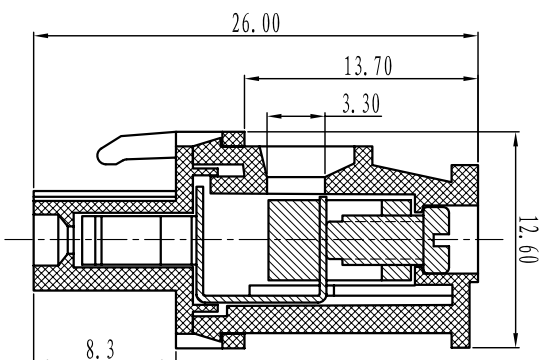

Cixi Dibo Electronics Co., LTD

产品规格书
product specification

SECTION A-A

TOLERANCES EXCEPT AS NOTED

	linear dimension	fillet	chamfer	短角	短角边	倒角	倒角	倒角
variable range	6 to 30	6 to 120	6 to 480	6 to 10	5 to 50	5 to 120	5 to 30	5 to 120
tolerance	±0.1	±0.2	±0.3	±0.5	±0.9	±0.2	±1	1°

订购方式：
HOW TO ORDER

- 电气性能/Electrical
- 参考标准/Standard: UL IEC
- 额定电压/Rated voltage: 300V 320V
- 额定电流/Rated current: 15A 20A
- 接触电阻/Contact resistance: 20mΩ
- 使用线径/Wire range: 28-14AWG 2.5mm²
- 耐电压/Withstanding voltage: AC2000V/1Min
- 绝缘电阻/Insulation resistance: 500MΩ/DC500V
- 机械性能/Mechanical
- 温度范围/Temp Range: -40°C+105°C
- 扭矩/Torque: 0.5Nm(4.51b in)
- 剥线长度/Strip length: 7-8mm
- 尺寸/Dimensions
- 间距/Pitch: 5.0mm, 5.08mm
- 极数/Poles: 02P-24P
- 材质及电镀/Material
- 塑料/ Housing: PA66, UL94V-0
- 螺丝/Screws: M3, steel Zinc plated
- 夹子/Clamp: Brass, Ni plated
- 方块/wire guard: Phosphor bronze, Ni plated

单位/UNITS	mm	尺寸/SIZE	A4	比例/SCALE	第一视角/FIRST ANGLE PROJECTION
Cixi Dibo Electronics Co., LTD					
名称/NAME	DB2EKA-5.0/5.08				

X-ON Electronics

Largest Supplier of Electrical and Electronic Components

Click to view similar products for [Pluggable Terminal Blocks](#) category: