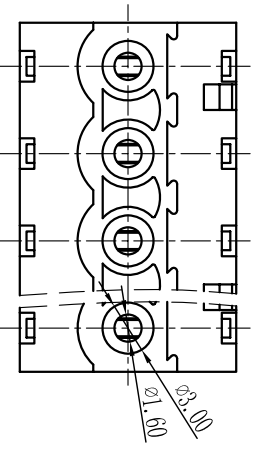

Cixi Dibo Electronics Co., LTD

产品规格书
product specification

SECTION A-A

TOLERANCES EXCEPT AS NOTED

	linear dimension	fillet	chamfer	短角	短角边	倒角	倒角	倒角
variable range	6 to 30	6 to 120	6 to 480	6 to 10	5 to 50	5 to 120	5 to 30	5 to 120
tolerance	±0.1	±0.2	±0.3	±0.5	±0.9	±0.2	±1	1°

订购方式：
HOW TO ORDER

- 电气性能/Electrical
- 参考标准/Standard: UL IEC
- 额定电压/Rated voltage: 300V 320V
- 额定电流/Rated current: 15A 20A
- 接触电阻/Contact resistance: 20mΩ
- 使用线径/Wire range: 28-14AWG 2.5mm²
- 耐电压/Withstanding voltage: AC2000V/1Min
- 绝缘电阻/Insulation resistance: 500MΩ/DC500V
- 机械性能/Mechanical
- 温度范围/Temp Range: -40°C+105°C
- 扭矩/Torque: 0.5Nm(4.51b in)
- 剥线长度/Strip length: 7-8mm
- 尺寸/Dimensions
- 间距/Pitch: 5.0mm, 5.08mm
- 极数/Poles: 02P-24P
- 材质及电镀/Material
- 塑料/ Housing: PA66, UL94V-0
- 螺丝/Screws: M3, steel Zinc plated
- 夹子/Clamp: Brass, Ni plated
- 方块/wire guard: Phosphor bronze, Ni plated

单位/UNITS	mm	尺寸/SIZE	A4	比例/SCALE	第一视角/FIRST ANGLE PROJECTION
Cixi Dibo Electronics Co., LTD					
名称/NAME	DB2EKA-5.0/5.08				

X-ON Electronics

Largest Supplier of Electrical and Electronic Components

Click to view similar products for [Pluggable Terminal Blocks](#) category: