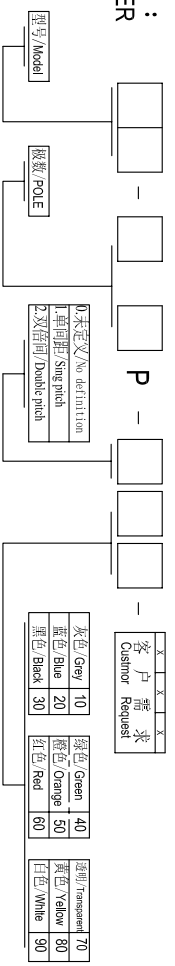

Cixi Dibo Electronics Co., LTD

产品规格书
product specification

SECTION A-A

TOLERANCES EXCEPT AS NOTED

	linear dimension	fillet	chamfer	短角	短角边	倒角	倒角	倒角
variable range	6 to 30	6 to 120	6 to 480	6 to 10	5 to 50	5 to 120	5 to 30	5 to 120
tolerance	±0.1	±0.2	±0.3	±0.5	±0.9	±0.2	±1	1°

订购方式：
HOW TO ORDER

- 电气性能/Electrical
- 参考标准/Standard: UL IEC
- 额定电压/Rated voltage: 300V 320V
- 额定电流/Rated current: 15A 20A
- 接触电阻/Contact resistance: 20mΩ
- 使用线径/Wire range: 28-14AWG 2.5mm²
- 耐电压/Withstanding voltage: AC2000V/1Min
- 绝缘电阻/Insulation resistance: 500MΩ/DC500V
- 机械性能/Mechanical
- 温度范围/Temp Range: -40°C+105°C
- 扭矩/Torque: 0.5Nm(4.51b in)
- 剥线长度/Strip length: 7-8mm
- 尺寸/Dimensions
- 间距/Pitch: 5.0mm, 5.08mm
- 极数/Poles: 02P-24P
- 材质及电镀/Material
- 塑料/ Housing: PA66, UL94V-0
- 螺丝/Screws: M3, steel Zinc plated
- 夹子/Clamp: Brass, Ni plated
- 方块/wire guard: Phosphor bronze, Ni plated

单位/UNITS	mm	尺寸/SIZE	A4	比例/SCALE	第一视角/FIRST ANGLE PROJECTION
Cixi Dibo Electronics Co., LTD					
名称/NAME	DB2EKA-5.0/5.08				

X-ON Electronics

Largest Supplier of Electrical and Electronic Components

Click to view similar products for [Pluggable Terminal Blocks](#) category: