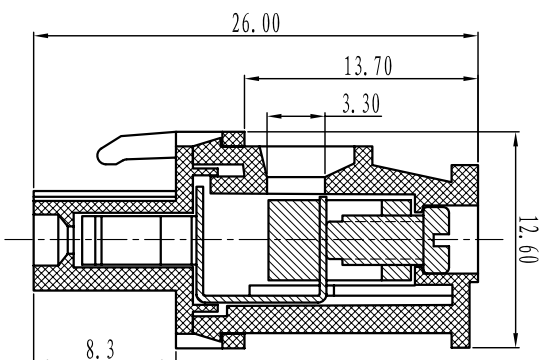

Cixi Dibo Electronics Co., LTD

产品规格书
product specification

SECTION A-A

TOLERANCES EXCEPT AS NOTED

	linear dimension	fillet	chamfer	短角	短角边	倒角	倒角	倒角
variable range	over 6 to 30	over 30 to 120	over 120 to 480	all to 6	over 6 to 10	over 10 to 50	over 50 to 120	all to 5
tolerance	±0.1	±0.2	±0.3	±0.5	±0.9	±0.2	±0.5	±1
				1°	30'	20'	10'	0.5
								0.025
								0.06
								0.12
								0.4

订购方式：
HOW TO ORDER

电气性能/Electrical
 参考标准/Standard: UL IEC
 额定电压/Rated voltage: 300V 320V
 额定电流/Rated current: 15A 20A
 接触电阻/Contact resistance: 20mΩ
 使用线径/Wire range: 28-14AWG 2.5mm²
 耐电压/Withstanding voltage: AC2000V/1Min
 绝缘电阻/Insulation resistance: 500MΩ/DC500V
 机械性能/Mechanical
 温度范围/Temp Range: -40°C+105°C
 扭矩/Torque: 0.5Nm(4.51b·in)
 剥线长度/Strip length: 7-8mm
 尺寸/Dimensions
 间距/Pitch: 5.0mm, 5.08mm
 极数/Poles: 02P-24P
 材质及电镀/Material
 塑件/Housing: PA66, UL94V-0
 螺丝/Screws: M3, steel Zinc plated
 夹子/Clamp: Brass, Ni plated
 方块/wire guard: Phosphor bronze, Ni plated

单位/UNITS	mm	尺寸/SIZE	A4	比例/SCALE	
Cixi Dibo Electronics Co., LTD					
名称/NAME					第一视角/FIRST ANGLE PROJECTION
					DB2EKA-5.0/5.08

X-ON Electronics

Largest Supplier of Electrical and Electronic Components