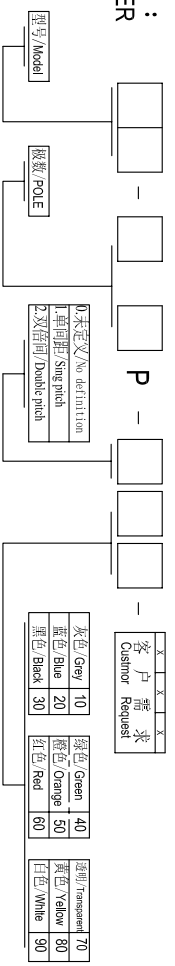

Cixi Dibo Electronics Co., LTD

产品规格书
product specification

SECTION A-A

TOLERANCES EXCEPT AS NOTED

	linear dimension	fillet	chamfer	短角	短角边	倒角	倒角	倒角
variable range	over 6 to 30	over 30 to 120	over 120 to 480	all to 6	over 6 to 10	over 10 to 50	over 50 to 120	all to 5
tolerance	±0.1	±0.2	±0.3	±0.5	±0.9	±0.2	±0.5	±1
				1°	30'	20'	10'	0.5
								0.025
								0.06
								0.12
								0.4

订购方式：
HOW TO ORDER

电气性能/Electrical
 参考标准/Standard: UL IEC
 额定电压/Rated voltage: 300V 320V
 额定电流/Rated current: 15A 20A
 接触电阻/Contact resistance: 20mΩ
 使用线径/Wire range: 28-14AWG 2.5mm²
 耐电压/Withstanding voltage: AC2000V/1Min
 绝缘电阻/Insulation resistance: 500MΩ/DC500V
 机械性能/Mechanical
 温度范围/Temp Range: -40°C+105°C
 扭矩/Torque: 0.5Nm(4.51b·in)
 剥线长度/Strip length: 7-8mm
 尺寸/Dimensions
 间距/Pitch: 5.0mm, 5.08mm
 极数/Poles: 02P-24P
 材质及电镀/Material
 塑件/Housing: PA66, UL94V-0
 螺丝/Screws: M3, steel Zinc plated
 夹子/Clamp: Brass, Ni plated
 方块/wire guard: Phosphor bronze, Ni plated

单位/UNITS	mm	尺寸/SIZE	A4	比例/SCALE	
Cixi Dibo Electronics Co., LTD					
名称/NAME					第一视角/FIRST ANGLE PROJECTION
					DB2EKA-5.0/5.08

X-ON Electronics

Largest Supplier of Electrical and Electronic Components