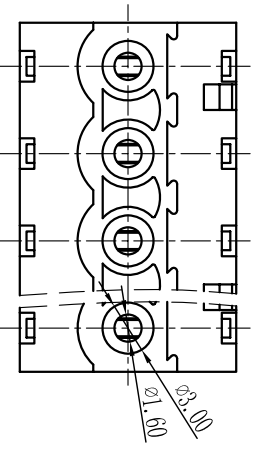

Cixi Dibo Electronics Co., LTD

产品规格书
product specification

SECTION A-A

TOLERANCES EXCEPT AS NOTED

	linear dimension	fillet	chamfer	短角	短角边	倒角	倒角	倒角
variable range	over 6 to 30	over 30 to 120	over 120 to 480	all to 6	over 6 to 10	over 10 to 50	over 50 to 120	all to 5
tolerance	±0.1	±0.2	±0.3	±0.5	±0.9	±0.2	±0.5	±1
				1°	30'	20'	10'	0.5
								0.025
								0.06
								0.12
								0.4

订购方式：
HOW TO ORDER

电气性能/Electrical
 参考标准/Standard: UL IEC
 额定电压/Rated voltage: 300V 320V
 额定电流/Rated current: 15A 20A
 接触电阻/Contact resistance: 20mΩ
 使用线径/Wire range: 28-14AWG 2.5mm²
 耐电压/Withstanding voltage: AC2000V/1Min
 绝缘电阻/Insulation resistance: 500MΩ/DC500V
 机械性能/Mechanical
 温度范围/Temp Range: -40°C+105°C
 扭矩/Torque: 0.5Nm(4.51b·in)
 剥线长度/Strip length: 7-8mm
 尺寸/Dimensions
 间距/Pitch: 5.0mm, 5.08mm
 极数/Poles: 02P-24P
 材质及电镀/Material
 塑件/Housing: PA66, UL94V-0
 螺丝/Screws: M3, steel Zinc plated
 夹子/Clamp: Brass, Ni plated
 方块/wire guard: Phosphor bronze, Ni plated

单位/UNITS	mm	尺寸/SIZE	A4	比例/SCALE	
Cixi Dibo Electronics Co., LTD					
名称/NAME					第一视角/FIRST ANGLE PROJECTION
					DB2EKA-5.0/5.08

X-ON Electronics

Largest Supplier of Electrical and Electronic Components