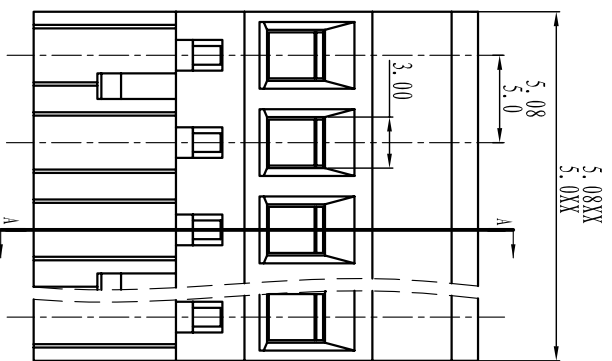

Cixi Dibo Electronics Co., LTD

产品规格书
product specification

SECTION A-A

TOLERANCES EXCEPT AS NOTED

	linear dimension	fillet	chamfer	短角	短角边	倒角	倒角	倒角
variable range	over 6 to 30	over 30 to 120	over 120 to 480	all to 6	over 6 to 10	over 10 to 50	over 50 to 120	all to 5
tolerance	±0.1	±0.2	±0.3	±0.5	±0.9	±0.2	±0.5	±1
				1°	30'	20'	10'	0.5
								0.025
								0.06
								0.12
								0.4

订购方式：
HOW TO ORDER

电气性能/Electrical
 参考标准/Standard: UL IEC
 额定电压/Rated voltage: 300V 320V
 额定电流/Rated current: 15A 20A
 接触电阻/Contact resistance: 20mΩ
 使用线径/Wire range: 28-14AWG 2.5mm²
 耐电压/Withstanding voltage: AC2000V/1Min
 绝缘电阻/Insulation resistance: 500MΩ/DC500V
 机械性能/Mechanical
 温度范围/Temp Range: -40°C+105°C
 扭矩/Torque: 0.5Nm(4.51b·in)
 剥线长度/Strip length: 7-8mm
 尺寸/Dimensions
 间距/Pitch: 5.0mm, 5.08mm
 极数/Poles: 02P-24P
 材质及电镀/Material
 塑件/Housing: PA66, UL94V-0
 螺丝/Screws: M3, steel Zinc plated
 夹子/Clamp: Brass, Ni plated
 方块/wire guard: Phosphor bronze, Ni plated

单位/UNITS	mm	尺寸/SIZE	A4	比例/SCALE	
Cixi Dibo Electronics Co., LTD					
名称/NAME					第一视角/FIRST ANGLE PROJECTION
					DB2EKA-5.0/5.08

X-ON Electronics

Largest Supplier of Electrical and Electronic Components