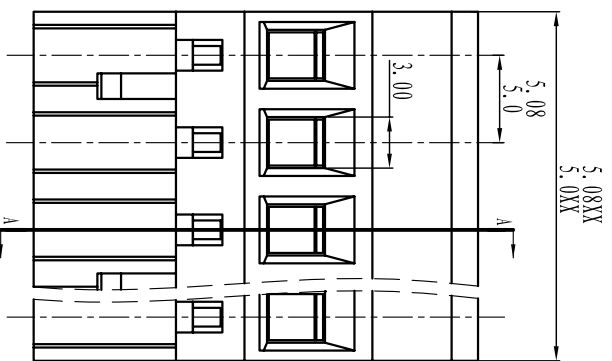

Cixi Dibo Electronics Co., LTD

产品规格书
product specification

SECTION A-A

TOLERANCES EXCEPT AS NOTED

	linear dimension	fillet	chamfer	短角	短角边	倒角	倒角	倒角
variable range	6 to 30	6 to 120	6 to 480	6 to 10	5 to 50	5 to 120	5 to 30	5 to 120
tolerance	±0.1	±0.2	±0.3	±0.5	±0.9	±0.2	±0.5	±1

订购方式：
HOW TO ORDER

电性能/Electrical
 参考标准/Standard: UL IEC
 额定电压/Rated voltage: 300V 320V
 额定电流/Rated current: 15A 20A
 接触电阻/Contact resistance: 20mΩ
 使用线径/Wire range: 28-14AWG 2.5mm²
 耐电压/Withstanding voltage: AC2000V/1Min
 绝缘电阻/Insulation resistance: 500MΩ/DC500V
 机械性能/Mechanical
 温度范围/Temp Range: -40°C+105°C
 扭矩/Torque: 0.5Nm(4.51b·in)
 剥线长度/Strip length: 7-8mm
 尺寸/Dimensions
 间距/Pitch: 5.0mm, 5.08mm
 极数/Poles: 02P-24P
 材质及电镀/Material
 塑件/Housing: PA66, UL94V-0
 螺丝/Screws: M3, steel Zinc plated
 夹子/Clamp: Brass, Ni plated
 方块/wire guard: Phosphor bronze, Ni plated

单位/UNITS	mm	尺寸/SIZE	A4	比例/SCALE	
Cixi Dibo Electronics Co., LTD					
名称/NAME					第一视角/FIRST ANGLE PROJECTION
					DB2EKA-5.0/5.08

X-ON Electronics

Largest Supplier of Electrical and Electronic Components