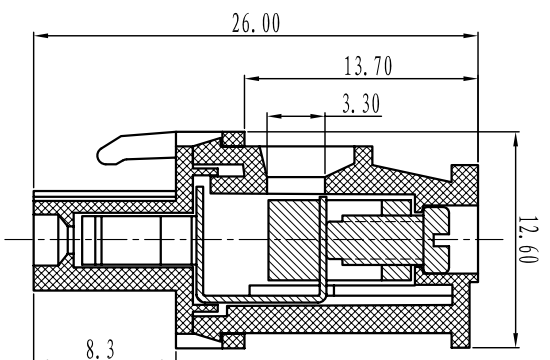

Cixi Dibo Electronics Co., LTD

产品规格书
product specification

SECTION A-A

TOLERANCES EXCEPT AS NOTED

	linear dimension	fillet	chamfer	短角	短角边	倒角	倒角	倒角
variable range	6 to 30	6 to 120	6 to 480	6 to 10	5 to 50	5 to 120	5 to 30	5 to 120
tolerance	±0.1	±0.2	±0.3	±0.5	±0.9	±0.2	±0.5	±1

订购方式：
HOW TO ORDER

电性能/Electrical
 参考标准/Standard: UL IEC
 额定电压/Rated voltage: 300V 320V
 额定电流/Rated current: 15A 20A
 接触电阻/Contact resistance: 20mΩ
 使用线径/Wire range: 28-14AWG 2.5mm²
 耐电压/Withstanding voltage: AC2000V/1Min
 绝缘电阻/Insulation resistance: 500MΩ/DC500V
 机械性能/Mechanical
 温度范围/Temp Range: -40°C+105°C
 扭矩/Torque: 0.5Nm(4.51b·in)
 剥线长度/Strip length: 7-8mm
 尺寸/Dimensions
 间距/Pitch: 5.0mm, 5.08mm
 极数/Poles: 02P-24P
 材质及电镀/Material
 塑件/Housing: PA66, UL94V-0
 螺丝/Screws: M3, steel Zinc plated
 夹子/Clamp: Brass, Ni plated
 方块/wire guard: Phosphor bronze, Ni plated

单位/UNITS	mm	尺寸/SIZE	A4	比例/SCALE	
Cixi Dibo Electronics Co., LTD					
名称/NAME					第一视角/FIRST ANGLE PROJECTION
					DB2EKA-5.0/5.08

X-ON Electronics

Largest Supplier of Electrical and Electronic Components