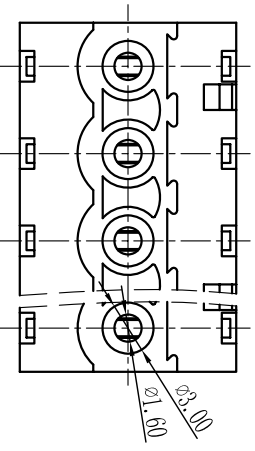

Cixi Dibo Electronics Co., LTD

产品规格书
product specification

SECTION A-A

TOLERANCES EXCEPT AS NOTED

	linear dimension	fillet	chamfer	短角	短角边	倒角	倒角	倒角
variable range	6 to 30	6 to 120	6 to 480	6 to 10	5 to 50	5 to 120	5 to 30	5 to 120
tolerance	±0.1	±0.2	±0.3	±0.5	±0.9	±0.2	±0.5	±1

订购方式：
HOW TO ORDER

电性能/Electrical
 参考标准/Standard: UL IEC
 额定电压/Rated voltage: 300V 320V
 额定电流/Rated current: 15A 20A
 接触电阻/Contact resistance: 20mΩ
 使用线径/Wire range: 28-14AWG 2.5mm²
 耐电压/Withstanding voltage: AC2000V/1Min
 绝缘电阻/Insulation resistance: 500MΩ/DC500V
 机械性能/Mechanical
 温度范围/Temp Range: -40°C+105°C
 扭矩/Torque: 0.5Nm(4.51b·in)
 剥线长度/Strip length: 7-8mm
 尺寸/Dimensions
 间距/Pitch: 5.0mm, 5.08mm
 极数/Poles: 02P-24P
 材质及电镀/Material
 塑件/Housing: PA66, UL94V-0
 螺丝/Screws: M3, steel Zinc plated
 夹子/Clamp: Brass, Ni plated
 方块/wire guard: Phosphor bronze, Ni plated

单位/UNITS	mm	尺寸/SIZE	A4	比例/SCALE	
Cixi Dibo Electronics Co., LTD					
名称/NAME					第一视角/FIRST ANGLE PROJECTION
					DB2EKA-5.0/5.08

X-ON Electronics

Largest Supplier of Electrical and Electronic Components