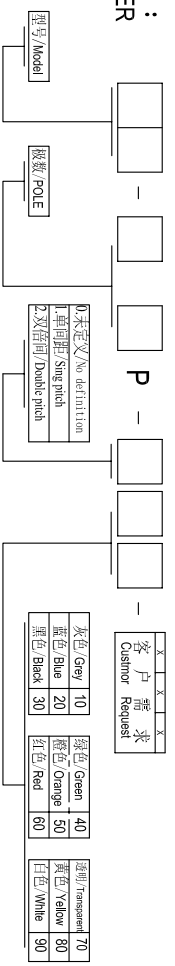

Cixi Dibo Electronics Co., LTD

产品规格书
product specification

SECTION A-A

TOLERANCES EXCEPT AS NOTED

	linear dimension	fillet	chamfer	短角	短角边	倒角	倒角	倒角
variable range	6 to 30	6 to 120	6 to 480	6 to 10	5 to 50	5 to 120	5 to 30	5 to 120
tolerance	±0.1	±0.2	±0.3	±0.5	±0.9	±0.2	±0.5	±1

订购方式：
HOW TO ORDER

电性能/Electrical
 参考标准/Standard: UL IEC
 额定电压/Rated voltage: 300V 320V
 额定电流/Rated current: 15A 20A
 接触电阻/Contact resistance: 20mΩ
 使用线径/Wire range: 28-14AWG 2.5mm²
 耐电压/Withstanding voltage: AC2000V/1Min
 绝缘电阻/Insulation resistance: 500MΩ/DC500V
 机械性能/Mechanical
 温度范围/Temp Range: -40°C+105°C
 扭矩/Torque: 0.5Nm(4.51b·in)
 剥线长度/Strip length: 7-8mm
 尺寸/Dimensions
 间距/Pitch: 5.0mm, 5.08mm
 极数/Poles: 02P-24P
 材质及电镀/Material
 塑件/Housing: PA66, UL94V-0
 螺丝/Screws: M3, steel Zinc plated
 夹子/Clamp: Brass, Ni plated
 方块/wire guard: Phosphor bronze, Ni plated

单位/UNITS	mm	尺寸/SIZE	A4	比例/SCALE	
Cixi Dibo Electronics Co., LTD					
名称/NAME					第一视角/FIRST ANGLE PROJECTION
					DB2EKA-5.0/5.08

X-ON Electronics

Largest Supplier of Electrical and Electronic Components